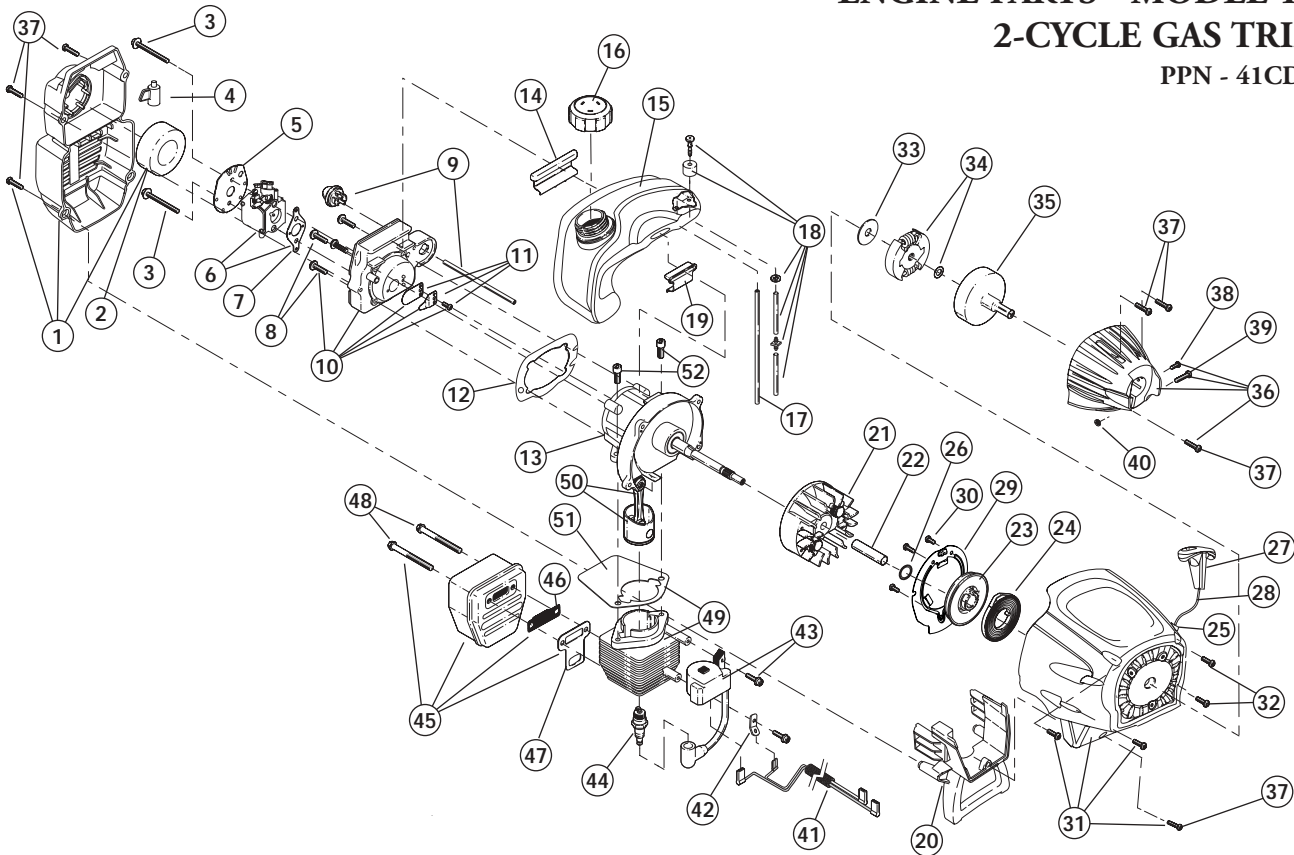

ENGINE PARTS - MODEL TB25CS

2-CYCLE GAS TRIMMER

PPN - 41CDT25C063

Item	Part No.	Description	Item	Part No.	Description
1	753-1192	Air Cleaner/Muffler Cover Assembly (includes 2 & 37)	30	753-04402	Starter Housing Assembly (includes 23-39, 31 & 36)
2	791-180350B	Air Cleaner Filter	31	791-181862	Housing Screw
3	791-180351	Carburetor Mounting Screw	32	791-182368	Clutch Washer
4	753-1193	Choke Extension	33	791-182369	Clutch Rotor Assembly
5	753-1194	Choke Plate	34	791-153592	Clutch Drum Assembly
6	753-04338	Carburetor Assembly (includes 7 & 18)	35	753-04403	Clutch Cover Assembly (includes 36-39)
7	791-610675	Carburetor Gasket	36	791-181345	Cover Screw
8	791-181860	Carb Mount Screw	37	791-182519	Anti-Rotation Screw
9	791-683974B	Primer and Hose Assembly	38	753-04003	Clamping Screw
10	753-1196	Carb Mount Assembly (includes 8 & 11)	39	791-180217	Clamping Nut
11	791-684451	Reed Assembly	40	791-182798	Wire Leads and Sleeve
12	753-1208	Carburetor Mount Gasket	41	791-611063	Ground Tab
13	753-04401	Crank Case Service Assembly (includes 8)	42	753-04336	Module Assembly
14	791-612134	Rear Mounting Pad	43	791-610311B	Spark Plug
15	753-04307	Fuel Tank Assembly (includes 16-18)	44	791-182066	Muffler Assembly (includes 45-47)
16	753-04084	Fuel Cap Assembly	45	791-182747	Spark Arrestor Screen
17	791-181168	Fuel Return Line	46	753-04159	Exhaust Gasket
18	753-04233	Fuel Line Assembly	47	791-147575	Muffler Mounting Bolt Assembly
19	791-145308	Front Mounting Pad	48	753-04323	Cylinder Assembly (includes 50)
20	791-182064	Shroud Extension and Stand	49	753-1207	Piston and Rod Assembly
21	791-182736	Flywheel Assembly	50	753-1197	Cylinder Gasket
22	791-181525	Spacer	51	791-182723	Cylinder Bolt
23	753-1199	Recoil Pulley Assembly	*	791-180090	O.E.M. Carburetor Repair Kit (Zama)
24	753-04286	Recoil Spring	*	791-180091	Gasket Diaphragm Repair Kit (Zama)
25	753-1200	Rope Guide	*	753-1209	Piston Ring Set
26	791-181247	Pulley Retainer	*	753-04404	Short Block Assembly (includes 8, 13, 43, 46, 48-51)
27	791-181079	Pull Handle	*	791-181599	Clutch Springs (Qty. 2)
28	791-613103	Rope			
29	753-1201	Pressure Plate Assembly			
			*		Items Not Shown