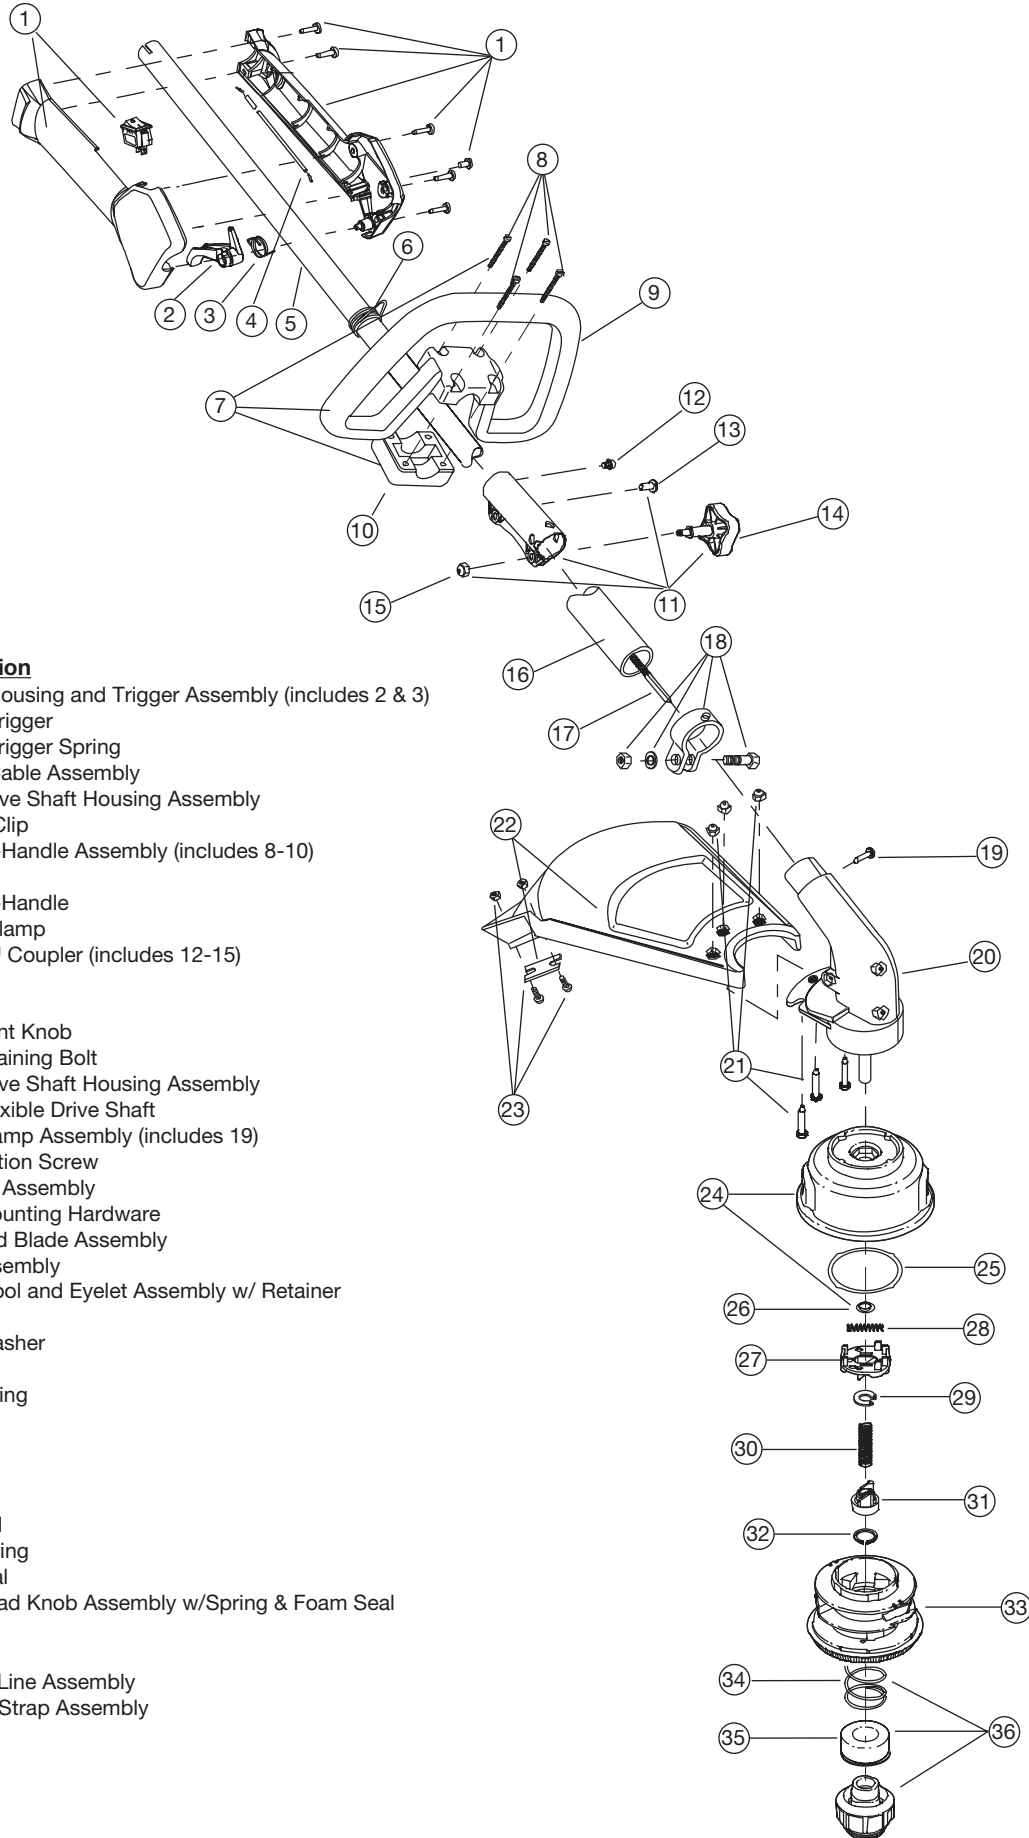

BOOM AND TRIMMER PARTS - MODEL TB75SS

2-CYCLE GAS TRIMMER

PPN 41BDT75C063

Item	Part No.	Description
1	753-1211	Throttle Housing and Trigger Assembly (includes 2 & 3)
2	791-00042	Throttle Trigger
3	791-182690	Throttle Trigger Spring
4	791-182877	Throttle Cable Assembly
5	753-04236	Upper Drive Shaft Housing Assembly
6	791-610327	Harness Clip
7	791-180869	Deluxe D-Handle Assembly (includes 8-10)
8	791-181070	Screw
9	791-182167	Deluxe D-Handle
10	791-182168	Bottom Clamp
11	753-1190	EZ-Link™ Coupler (includes 12-15)
12	791-182057	Screw
13	791-181617	Bolt
14	791-181981	Adjustment Knob
15	791-181886	Knob Retaining Bolt
16	753-1212	Lower Drive Shaft Housing Assembly
17	791-181166	Lower Flexible Drive Shaft
18	791-153597	Lower Clamp Assembly (includes 19)
19	791-145569	Anti-Rotation Screw
20	753-04246	Gear Box Assembly
21	791-180547	Shield Mounting Hardware
22	753-04248	Shield and Blade Assembly
23	791-181823	Blade Assembly
24	791-181457	Outer Spool and Eyelet Assembly w/ Retainer
25	791-181458	Retainer
26	791-181561	Thrust Washer
27	753-04257	Slider
28	791-181459	Small Spring
29	791-181532	E-Clip
30	791-181531	Spring
31	791-181462	Plunger
32	791-181463	C-Clip
33	791-181464	Inner Reel
34	791-181465	Large Spring
35	791-181467	Foam Seal
36	791-181468	Bump Head Knob Assembly w/Spring & Foam Seal