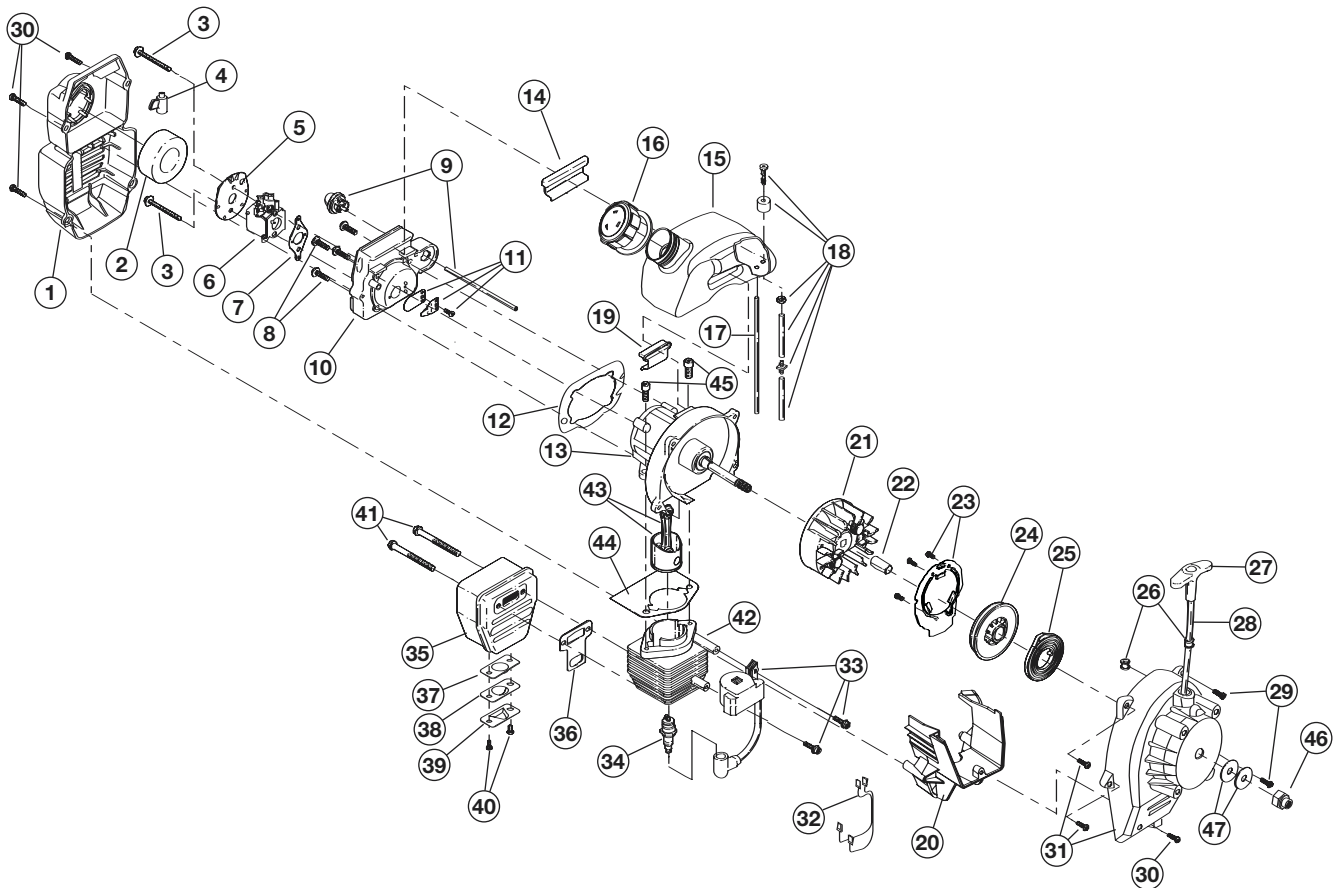

# ENGINE PARTS - MODEL TB320BV 2-CYCLE GAS MULCHING BLOWER VACUUM

PPN- 41AS320G766

Item	Part No.	Description
1	753-04317	Muffler Cover Assembly (includes 2 & 30)
2	791-180350B	Air Cleaner Filter
3	791-180351	Carburetor Mounting Screw
4	753-04227	Choke Knob
5	753-1194	Choke Plate
6	753-04331	Carburetor Assembly (includes 7 & 18)
7	791-610675	Carburetor Gasket
8	791-181860	Carb Mount Screw
9	791-683974B	Primer & Hose Assembly
10	753-1196	Carb Mount Assembly (includes 8 & 11)
11	791-684451	Reed Assembly
12	753-1208	Carburetor Mount Gasket
13	753-04747	Crankcase Service Assembly (includes 8)
14	791-612134	Rear Mounting Pad
15	753-04310	Fuel Tank Assembly (includes 16-18)
16	753-04084	Fuel Cap
17	791-181086	Fuel Return Line
18	791-682039	Fuel Line Assembly
19	791-145308	Front Mounting Pad
20	753-04409	Shroud Extension (includes 30)
21	791-182736	Flywheel Assembly
22	753-04748	Spacer
23	753-04705	Pulley Retainer
24	753-04459	Recoil Pulley Assembly (includes 25 & 28)
25	753-04286	Recoil Spring
26	791-611061	Rope Guide

\* Items Not Shown

**HOUSING PARTS - MODEL TB320BV**  
**2-CYCLE GAS MULCHING BLOWER VACUUM**  
 PPN- 41AS320G766

Item	Part No.	Description
1	753-04452	Engine Cover Assm (includes 2)
2	791-181345	Screw
3	753-04451	Handle Assm (includes 2)
4	791-00047	Throttle control Assm (includes 5-7 & 9)
5	791-182420	Upper Throttle Control Plate
6	791-00048	Throttle Control Lever
7	791-182423	Screw
8	791-182405	Rocker Switch Assm
9	791-182422	Lower Throttle Control Plate
10	791-00049	Throttle Cable
11	753-04483	Engine Mount Plate (includes 12 & 13)
12	791-182409	Washer
13	753-04755	Screw
14	753-04453	Impeller Blade
15	753-04482	Impeller Hardware (includes 16-18)
16	753-04833	Washer
17	753-04834	Lock Washer
18	791-182414	Bolt