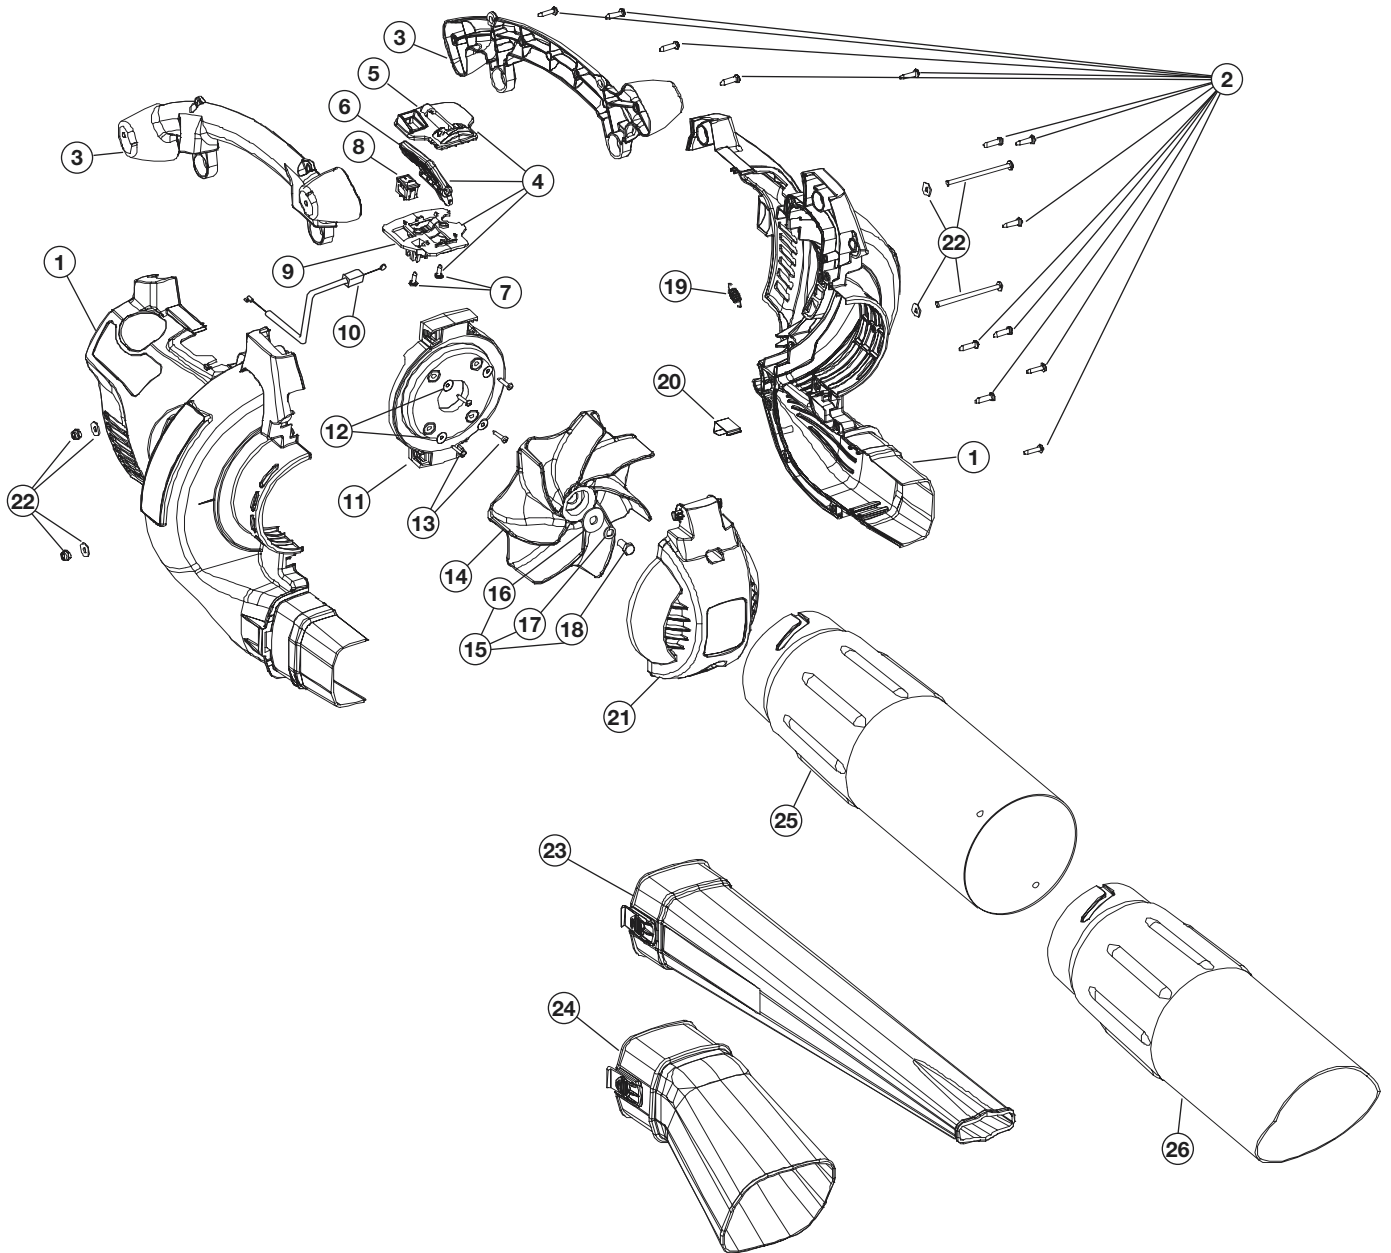

HOUSING PARTS - MODEL TB320BV
2-CYCLE GAS MULCHING BLOWER VACUUM
PPN- 41AS320G766

Item	Part No.	Description
1	753-04452	Engine Cover Assm (includes 2)
2	791-181345	Screw
3	753-04451	Handle Assm (includes 2)
4	791-00047	Throttle control Assm (includes 5-7 & 9)
5	791-182420	Upper Throttle Control Plate
6	791-00048	Throttle Control Lever
7	791-182423	Screw
8	791-182405	Rocker Switch Assm
9	791-182422	Lower Throttle Control Plate
10	791-00049	Throttle Cable
11	753-04483	Engine Mount Plate (includes 12 & 13)
12	791-182409	Washer
13	753-04755	Screw
14	753-04453	Impeller Blade
15	753-04482	Impeller Hardware (includes 16-18)
16	753-04833	Washer
17	753-04834	Lock Washer
18	791-182414	Bolt

Item	Part No.	Description
19	753-04456	Vacuum Door Spring
20	753-04455	Vacuum Door Lock
21	753-04454	Vacuum Door
22	791-182424	Mounting Plate Hardware
23	791-182647	Blower Tube
24	753-04457	Vacuum Bag Adaptor
25	791-180466	Upper Vacuum Tube
26	791-180467	Lower Vacuum Tube
*	791-612930	Cable Tie
*	753-04458	Vacuum Bag Assm (includes Bag & Cable Tie)
*	791-682075B	Shoulder Strap

* Items Not Shown