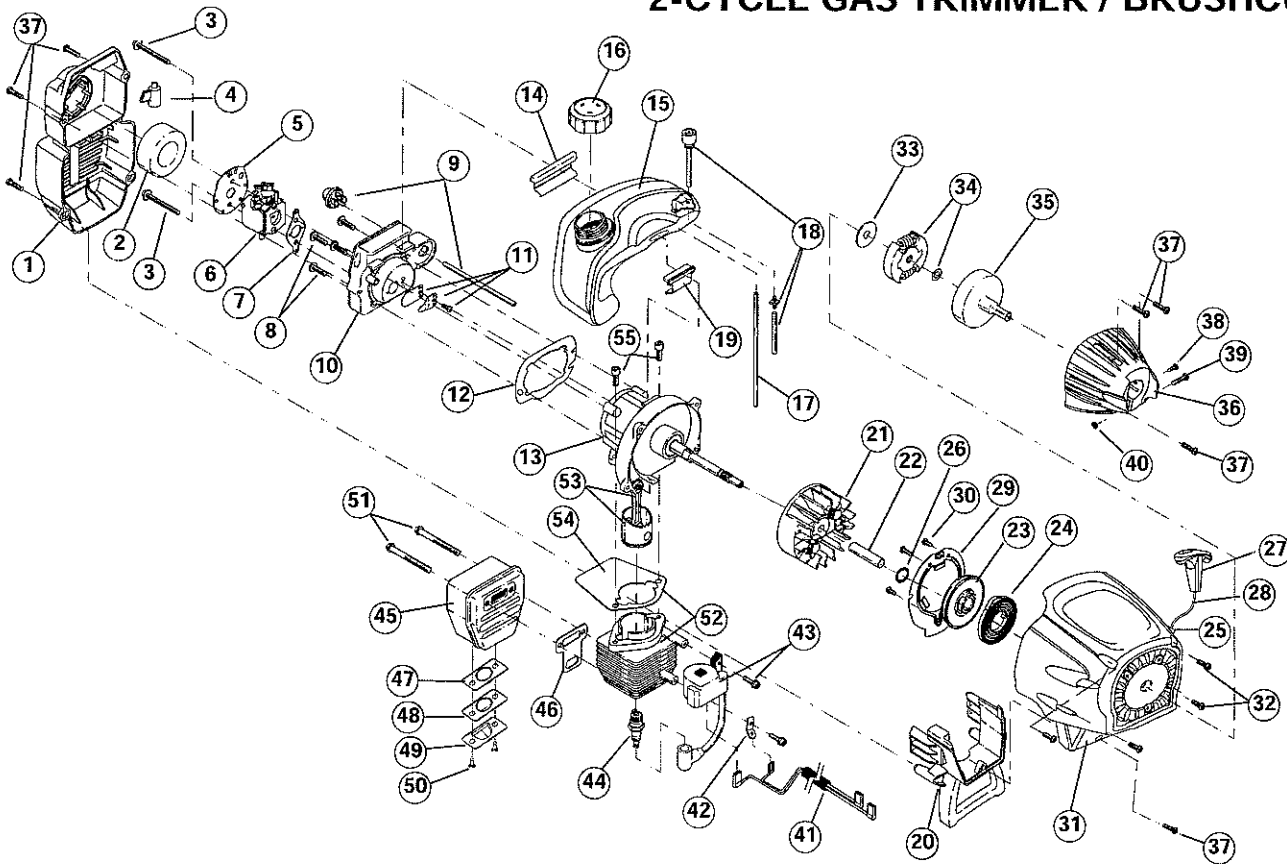

**PARTS LIST**

**ENGINE PARTS - TB90BC  
2-CYCLE GAS TRIMMER / BRUSHCUTTER**

Item	Part No.	Description
1	753-04810	Air Cleaner Cover Assembly (includes 2 & 37)
2	791-180350B	Air Cleaner Filter
3	791-180351	Carburetor Mounting Screw Assembly
4	753-0427	Choke Extension
5	753-1194	Choke Plate
6	753-04338	Carburetor Assembly (includes 7 & 18)
7	791-610675	Carburetor Gasket
8	791-181860	Carb Mount Screw
9	791-683947B	Primer & Hose Assembly
10	753-1196	Carb Mount Assembly (includes 8 11 & 12)
11	791-684451	Reed Assembly
12	753-1208	Carburetor Mount Gasket
13	753-04609	Crankcase Service Assembly (includes 8)
14	791-612134	Rear Mounting Pad
15	753-04307	Fuel Tank Assembly (includes 16-18)
16	753-04084	Fuel Cap Assembly
17	791-181168	Fuel Return Line
18	753-04233	Fuel Line Assembly
19	791-145308	Front Mounting Pad
20	791-182064	Shroud Extension & Stand
21	791-182736	Flywheel Assembly
22	791-181525	Spacer
23	753-04459	Recoil Pulley Assembly (includes 24 26 & 28)
24	753-04286	Recoil Spring
25	753-1200	Rope Guide
26	791-181247	Pulley Retainer
27	791-181079	Pull Handle
28	791-613103	Rope
29	753-1201	Pressure Plate Assembly
30	753-1202	Plate Screw