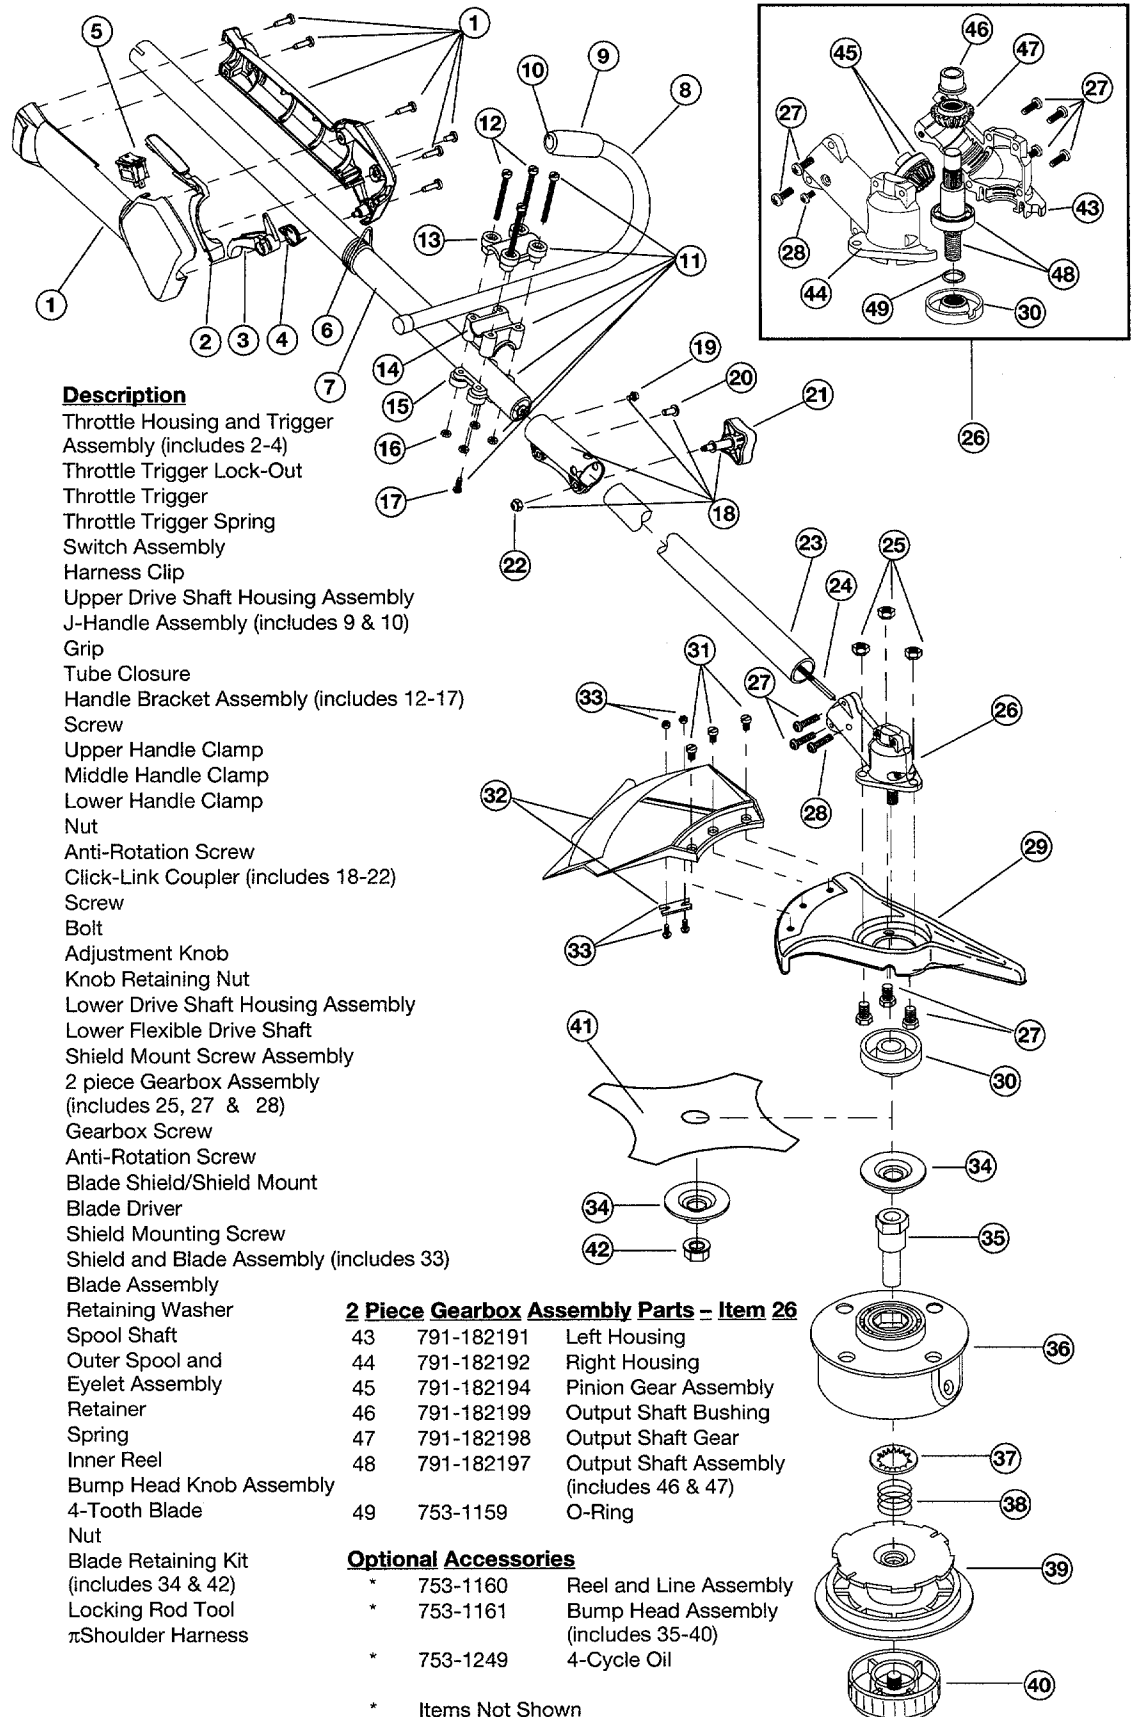

# ENGINE PARTS - MODEL TB490BC 4-CYCLE GAS TRIMMER

(ppn - 41ADT49C063) (Serial Number 011..... and greater)

Part Numbers On Following Page

**ENGINE PARTS - MODEL TB490BC**  
**4-CYCLE GAS TRIMMER**  
 (ppn - 41ADT49C063) (Serial Number 011..... and greater)

**BOOM AND TRIMMER PARTS - MODEL**

**TB490BC**

**4-CYCLE GAS TRIMMER**

Item	Part No.	Description
1	791-00040	Throttle Housing and Trigger Assembly (includes 2-4)
2	791-00041	Throttle Trigger Lock-Out
3	791-00042	Throttle Trigger
4	791-182690	Throttle Trigger Spring
5	791-182673	Switch Assembly
6	791-610327	Harness Clip
7	753-1247	Upper Drive Shaft Housing Assembly
8	791-181099	J-Handle Assembly (includes 9 & 10)
9	791-612831	Grip
10	791-612021	Tube Closure
11	791-683295	Handle Bracket Assembly (includes 12-17)
12	791-181811	Screw
13	791-181812	Upper Handle Clamp
14	791-181813	Middle Handle Clamp
15	791-181814	Lower Handle Clamp
16	791-181815	Nut
17	791-145569	Anti-Rotation Screw
18	753-1190	Click-Link Coupler (includes 18-22)
19	791-182057	Screw
20	791-181617	Bolt
21	791-181981	Adjustment Knob
22	791-181886	Knob Retaining Nut
23	791-182541	Lower Drive Shaft Housing Assembly
24	791-613300	Lower Flexible Drive Shaft
25	791-182200	Shield Mount Screw Assembly
26	791-182193	2 piece Gearbox Assembly (includes 25, 27 & 28)
27	791-182195	Gearbox Screw
28	791-145569	Anti-Rotation Screw
29	791-147492	Blade Shield/Shield Mount
30	791-182196	Blade Driver
31	791-683304	Shield Mounting Screw
32	753-1191	Shield and Blade Assembly (includes 33)
33	791-682061	Blade Assembly
34	791-147490	Retaining Washer
35	791-612483	Spool Shaft
36	791-683301	Outer Spool and Eyelet Assembly
37	791-612026	Retainer
38	791-610636B	Spring
39	791-147495	Inner Reel
40	791-180814B	Bump Head Knob Assembly
41	791-145873B	4-Tooth Blade
42	791-181699	Nut
*	791-180014B	Blade Retaining Kit (includes 34 & 42)
*	791-613226	Locking Rod Tool
*	791-682075B	Shoulder Harness