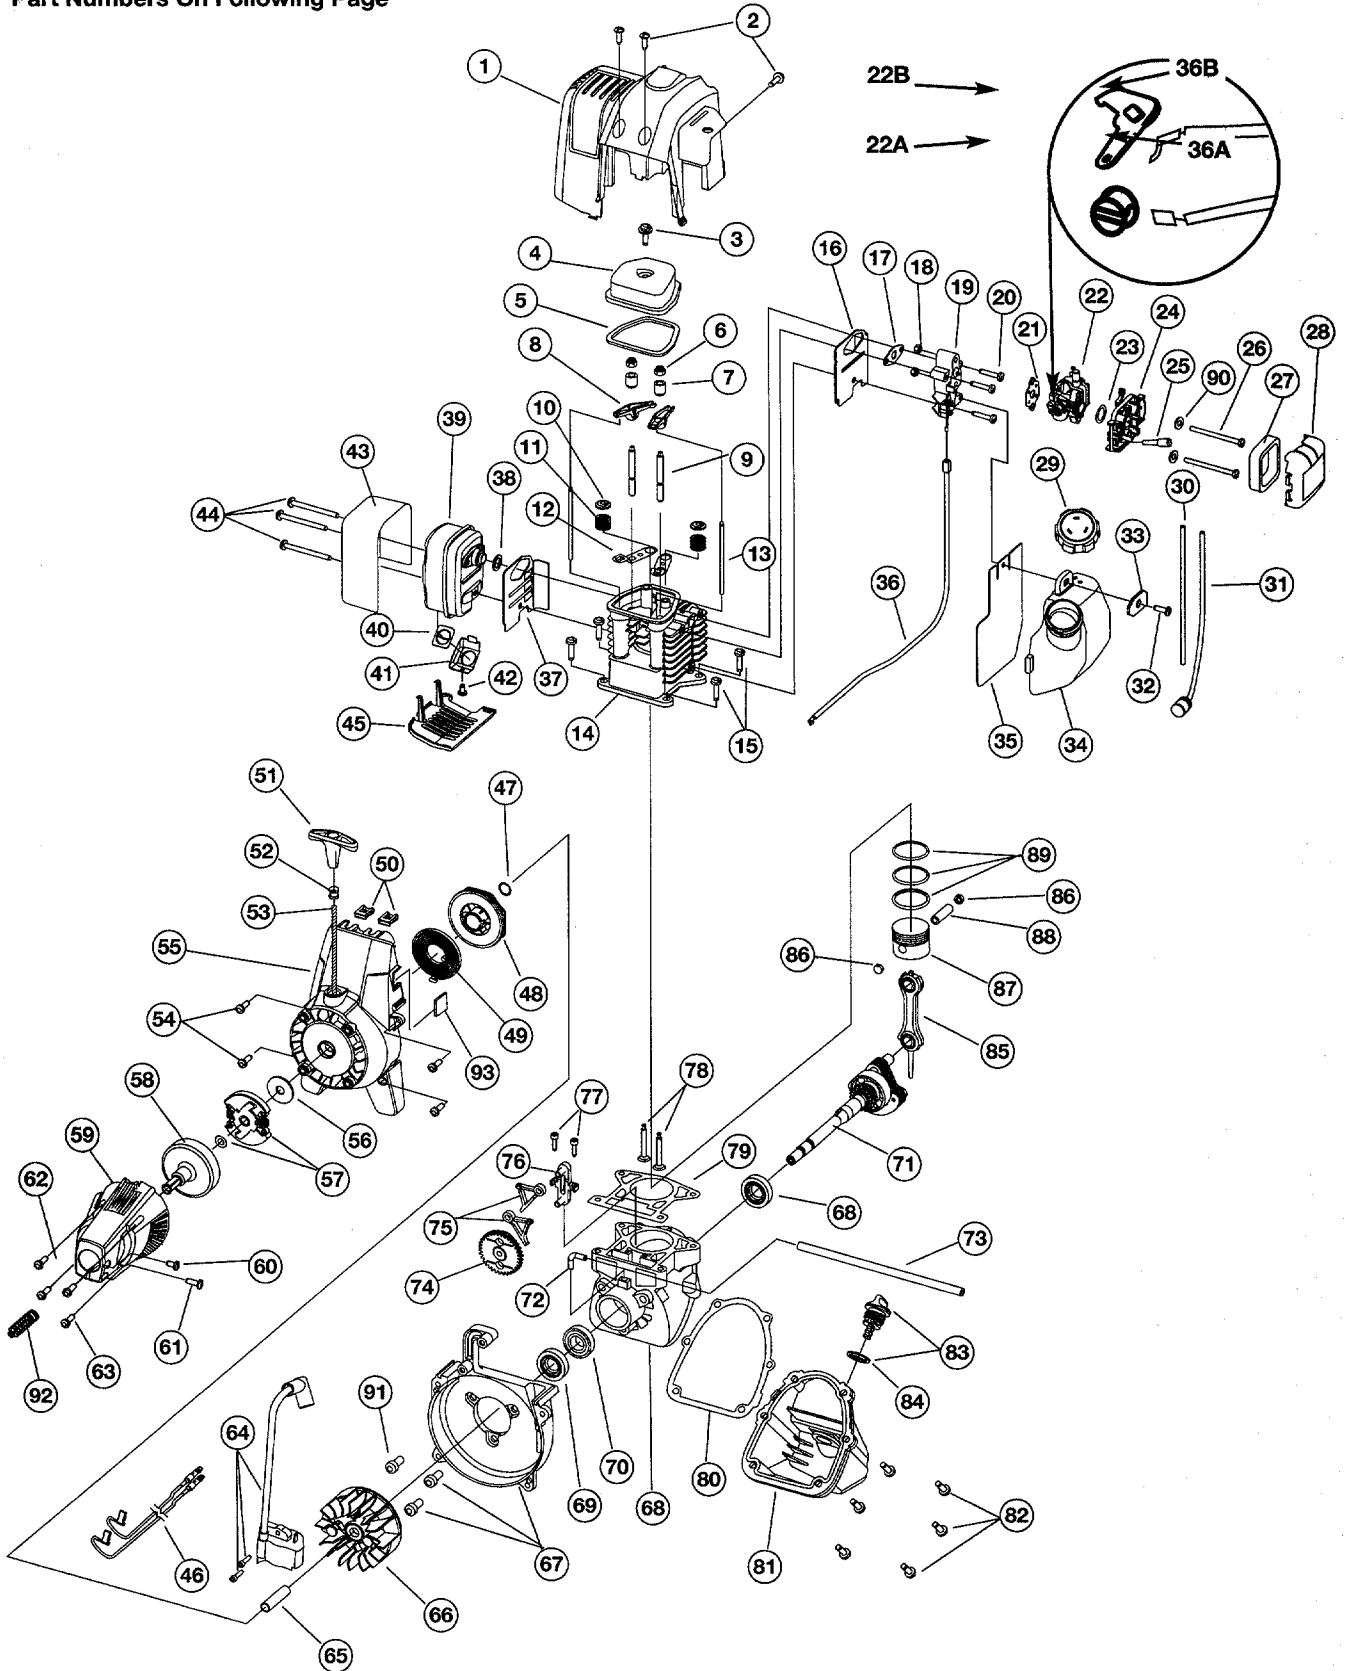

# ENGINE PARTS - MODEL TB490BC 4-CYCLE GAS TRIMMER

(ppn - 41ADT49C063) (Serial Number 011..... and greater)

Part Numbers On Following Page

**ENGINE PARTS - MODEL TB490BC**  
**4-CYCLE GAS TRIMMER**  
 (ppn - 41ADT49C063) (Serial Number 011..... and greater)

**BOOM AND TRIMMER PARTS - MODEL**

**TB490BC**

**4-CYCLE GAS TRIMMER**

Item	Part No.	Description
1	791-00040	Throttle Housing and Trigger Assembly (includes 2-4)
2	791-00041	Throttle Trigger Lock-Out
3	791-00042	Throttle Trigger
4	791-182690	Throttle Trigger Spring
5	791-182673	Switch Assembly
6	791-610327	Harness Clip
7	753-1247	Upper Drive Shaft Housing Assembly
8	791-181099	J-Handle Assembly (includes 9 & 10)
9	791-612831	Grip
10	791-612021	Tube Closure
11	791-683295	Handle Bracket Assembly (includes 12-17)
12	791-181811	Screw
13	791-181812	Upper Handle Clamp
14	791-181813	Middle Handle Clamp
15	791-181814	Lower Handle Clamp
16	791-181815	Nut
17	791-145569	Anti-Rotation Screw
18	753-1190	Click-Link Coupler (includes 18-22)
19	791-182057	Screw
20	791-181617	Bolt
21	791-181981	Adjustment Knob
22	791-181886	Knob Retaining Nut
23	791-182541	Lower Drive Shaft Housing Assembly
24	791-613300	Lower Flexible Drive Shaft
25	791-182200	Shield Mount Screw Assembly
26	791-182193	2 piece Gearbox Assembly (includes 25, 27 & 28)
27	791-182195	Gearbox Screw
28	791-145569	Anti-Rotation Screw
29	791-147492	Blade Shield/Shield Mount
30	791-182196	Blade Driver
31	791-683304	Shield Mounting Screw
32	753-1191	Shield and Blade Assembly (includes 33)
33	791-682061	Blade Assembly
34	791-147490	Retaining Washer
35	791-612483	Spool Shaft
36	791-683301	Outer Spool and Eyelet Assembly
37	791-612026	Retainer
38	791-610636B	Spring
39	791-147495	Inner Reel
40	791-180814B	Bump Head Knob Assembly
41	791-145873B	4-Tooth Blade
42	791-181699	Nut
*	791-180014B	Blade Retaining Kit (includes 34 & 42)
*	791-613226	Locking Rod Tool
*	791-682075B	Shoulder Harness