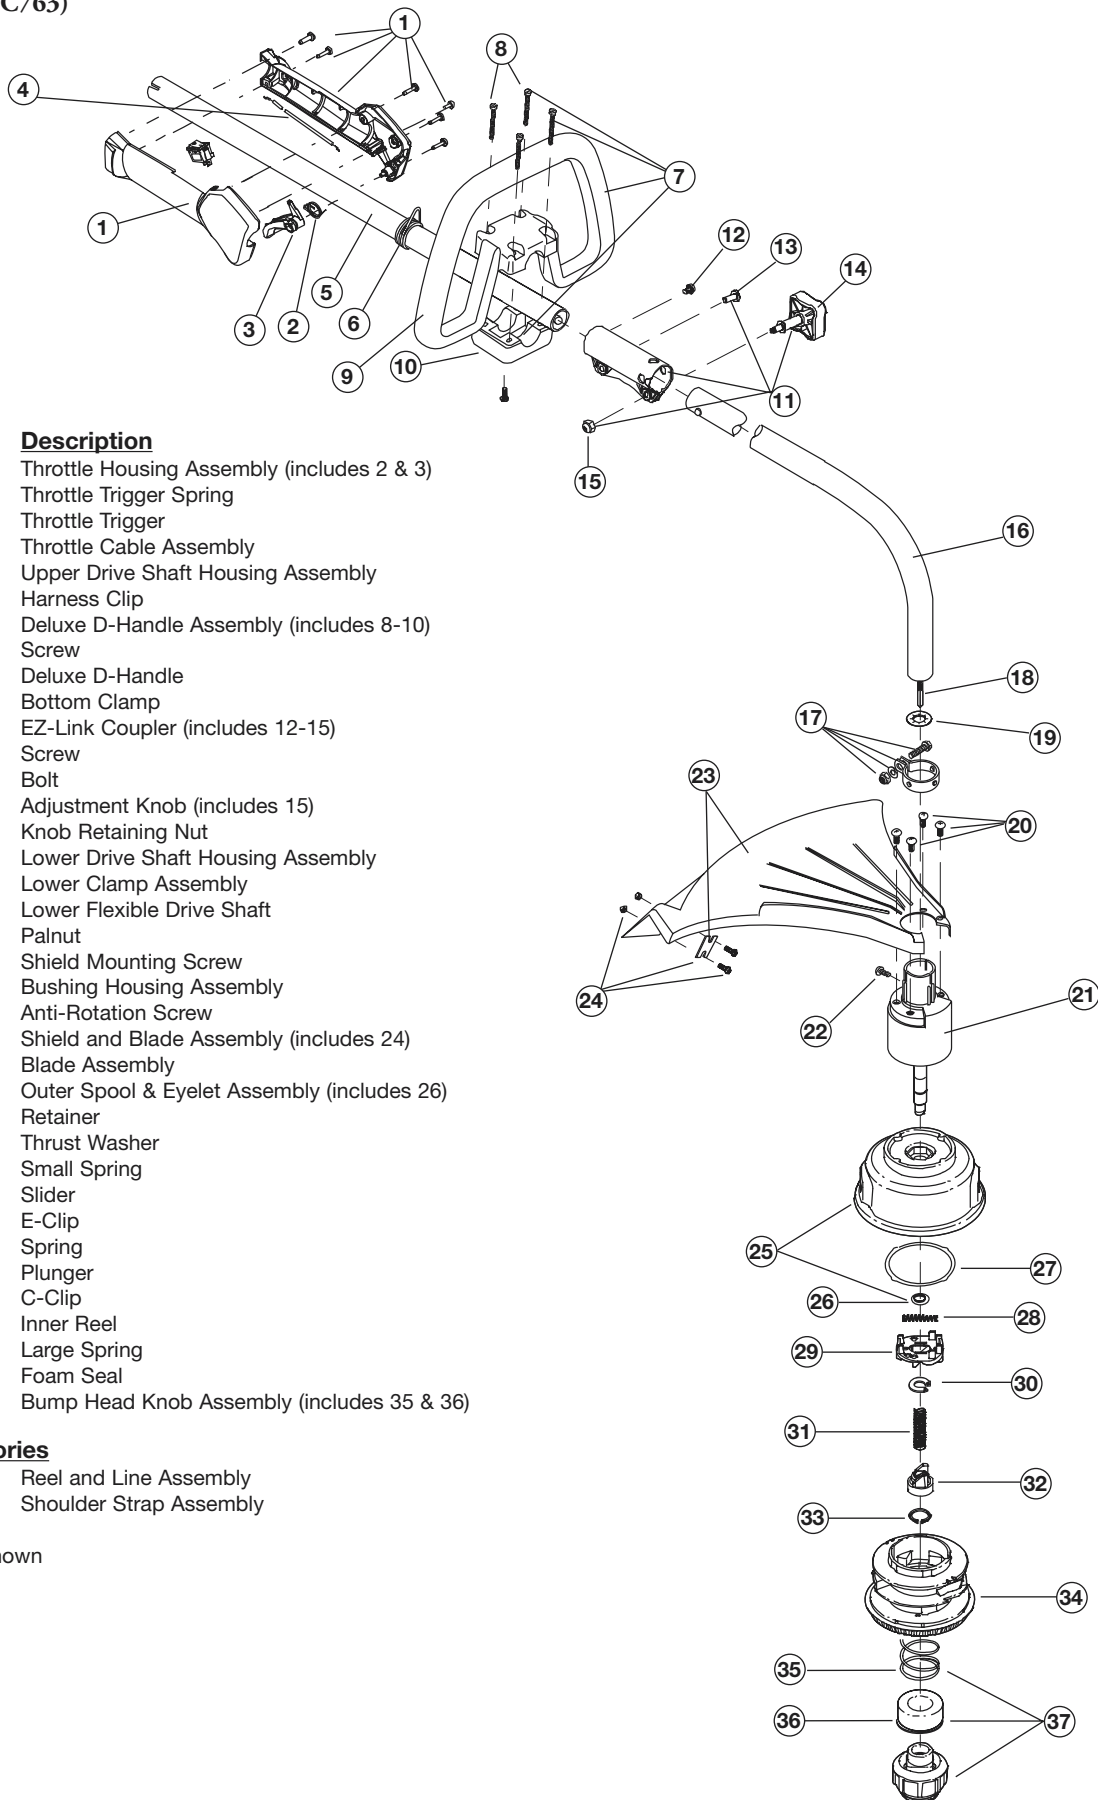

## 2-CYCLE GAS TRIMMER

(PPN - 41ADT25C763)

Item	Part No.	Description
1	753-04234	Throttle Housing Assembly (includes 2 & 3)
2	791-182690	Throttle Trigger Spring
3	753-04119	Throttle Trigger
4	791-182877	Throttle Cable Assembly
5	753-04236	Upper Drive Shaft Housing Assembly
6	791-610327	Harness Clip
7	791-180869	Deluxe D-Handle Assembly (includes 8-10)
8	791-181070	Screw
9	791-182167	Deluxe D-Handle
10	791-182168	Bottom Clamp
11	753-1190	EZ-Link Coupler (includes 12-15)
12	791-182057	Screw
13	791-181617	Bolt
14	791-181981	Adjustment Knob (includes 15)
15	791-181886	Knob Retaining Nut
16	791-180340	Lower Drive Shaft Housing Assembly
17	791-153597	Lower Clamp Assembly
18	791-181852	Lower Flexible Drive Shaft
19	791-181560	Palmnut
20	791-180531	Shield Mounting Screw
21	791-181857	Bushing Housing Assembly
22	791-145569	Anti-Rotation Screw
23	791-181659	Shield and Blade Assembly (includes 24)
24	791-181823	Blade Assembly
25	791-181457	Outer Spool & Eyelet Assembly (includes 26)
26	791-181458	Retainer
27	791-181561	Thrust Washer
28	791-181459	Small Spring
29	791-181461	Slider
30	753-04257	E-Clip
31	791-181531	Spring
32	791-181462	Plunger
33	791-181463	C-Clip
34	791-181464	Inner Reel
35	791-181465	Large Spring
36	791-181467	Foam Seal
37	791-181468	Bump Head Knob Assembly (includes 35 & 36)