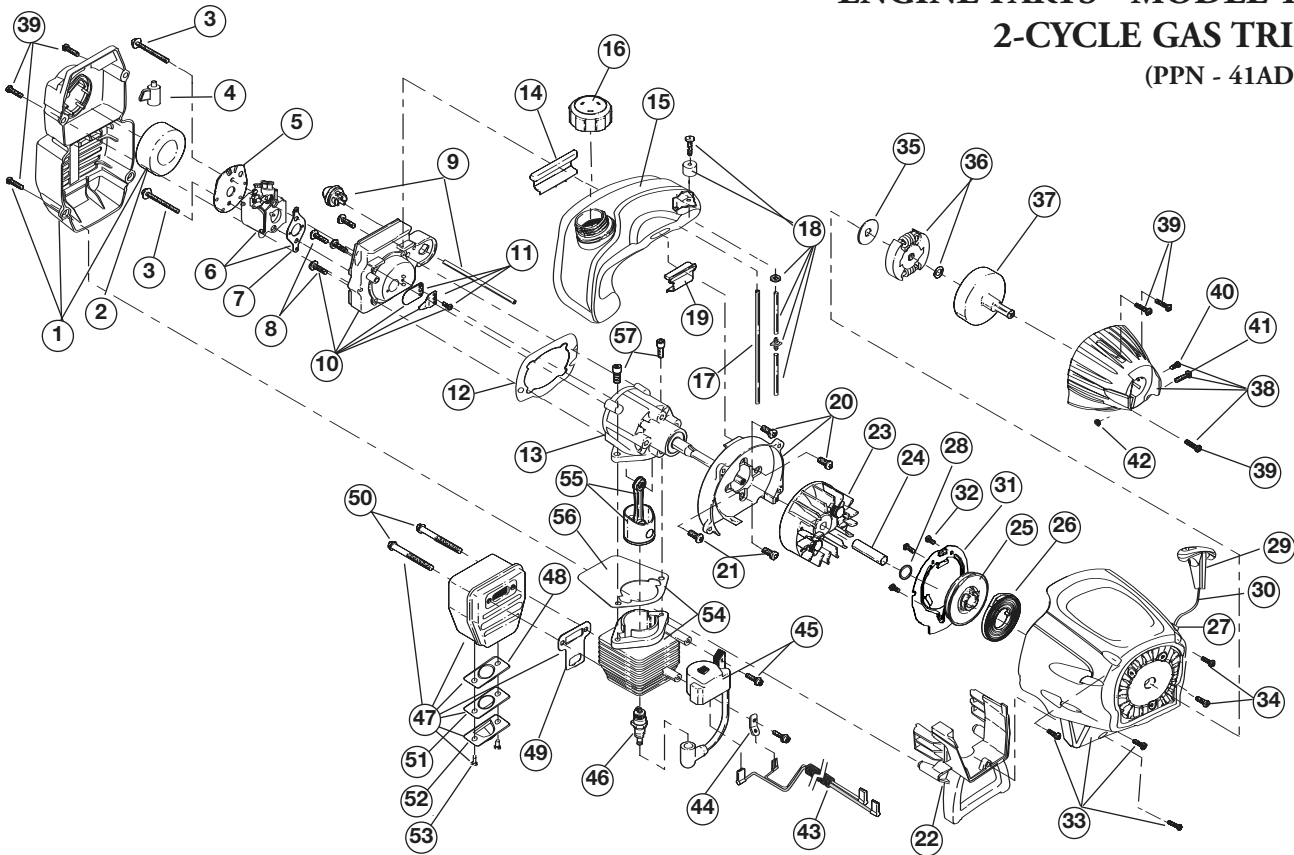

ENGINE PARTS - MODEL TB25CS

2-CYCLE GAS TRIMMER

(PPN - 41ADT25C763)

Item	Part No.	Description	Item	Part No.	Description
1	753-04317	Air Cleaner/Muffler Cover Assembly (includes 2 & 39)	33	753-1203	Starter Housing Assembly (includes 25-32, 34 & 40)
2	791-180350B	Air Cleaner Filter	34	791-181862	Housing Screw
3	791-180351	Carburetor Mounting Screw Assembly	35	791-182368	Clutch Washer
4	753-1193	Choke Extension	36	791-182369	Clutch Rotor Assembly
5	753-1194	Choke Plate	37	791-153592	Clutch Drum Assembly
6	753-04318	Carburetor Assembly (includes 7 & 18)	38	753-1204	Clutch Cover Assembly (includes 39-42)
7	791-610675	Carburetor Gasket	39	791-181345	Cover Screw
8	791-181860	Carb Mount Screw	40	791-182519	Anti-Rotation Screw
9	791-181801	Primer and Hose Assembly	41	753-04003	Clamping Screw
10	753-1196	Carb Mount Assembly (includes 8)	42	791-180217	Clamping Nut
11	791-684451	Reed Assembly	43	791-182798	Wire Leads and Sleeve
12	753-1208	Carburetor Mount Gasket	44	791-611063	Ground Tab
13	753-04108	Crank Case Service Assembly (includes 8 & 20)	45	753-04109	Module Assembly
14	791-612134	Rear Mounting Pad	46	791-610311B	Spark Plug
15	753-04307	Fuel Tank Assembly (includes 16-18)	47	753-04110	Muffler Assembly (includes 48-53)
16	791-182612	Fuel Cap Assembly	48	753-04312	Spark Arrestor Screen
17	791-182352	Fuel Return Line	49	791-182065	Exhaust Gasket
18	753-04233	Fuel Line Assembly	50	791-147575	Muffler Mounting Bolt
19	791-145308	Front Mounting Pad	51	753-04313	Spark Arrestor Plate
20	791-153520	Shroud Assembly	52	753-04314	Spark Arrestor Hood
21	791-181861	Shroud Screw	53	753-04315	Spark Arrestor Screw
22	791-182064	Shroud Extension & Stand (includes 40)	54	753-04111	Cylinder Assembly (includes 56-57)
23	791-181867	Flywheel Assembly	55	753-1207	Piston and Rod Assembly
24	791-181065	Spacer	56	753-04182	Cylinder Gasket
25	753-1199	Recoil Pulley Assembly	57	791-182723	Cylinder Bolt
26	753-04286	Recoil Spring	*	791-180602	O.E.M. Carburetor Repair Kit
27	753-1200	Rope Guide	*	791-181069	Gasket Diaphragm Repair Kit
28	791-181247	Pulley Retainer	*	753-1209	Piston Ring Set
29	791-181079	Pull Handle	*	753-04112	Short Block Assembly (includes 8, 13, 21, 46, 54-57)
30	791-613103	Rope	*	791-181599	Clutch Springs (Qty. 2)
31	753-1201	Pressure Plate Assembly			
32	753-1202	Plate Screw			
			*		Items Not Shown