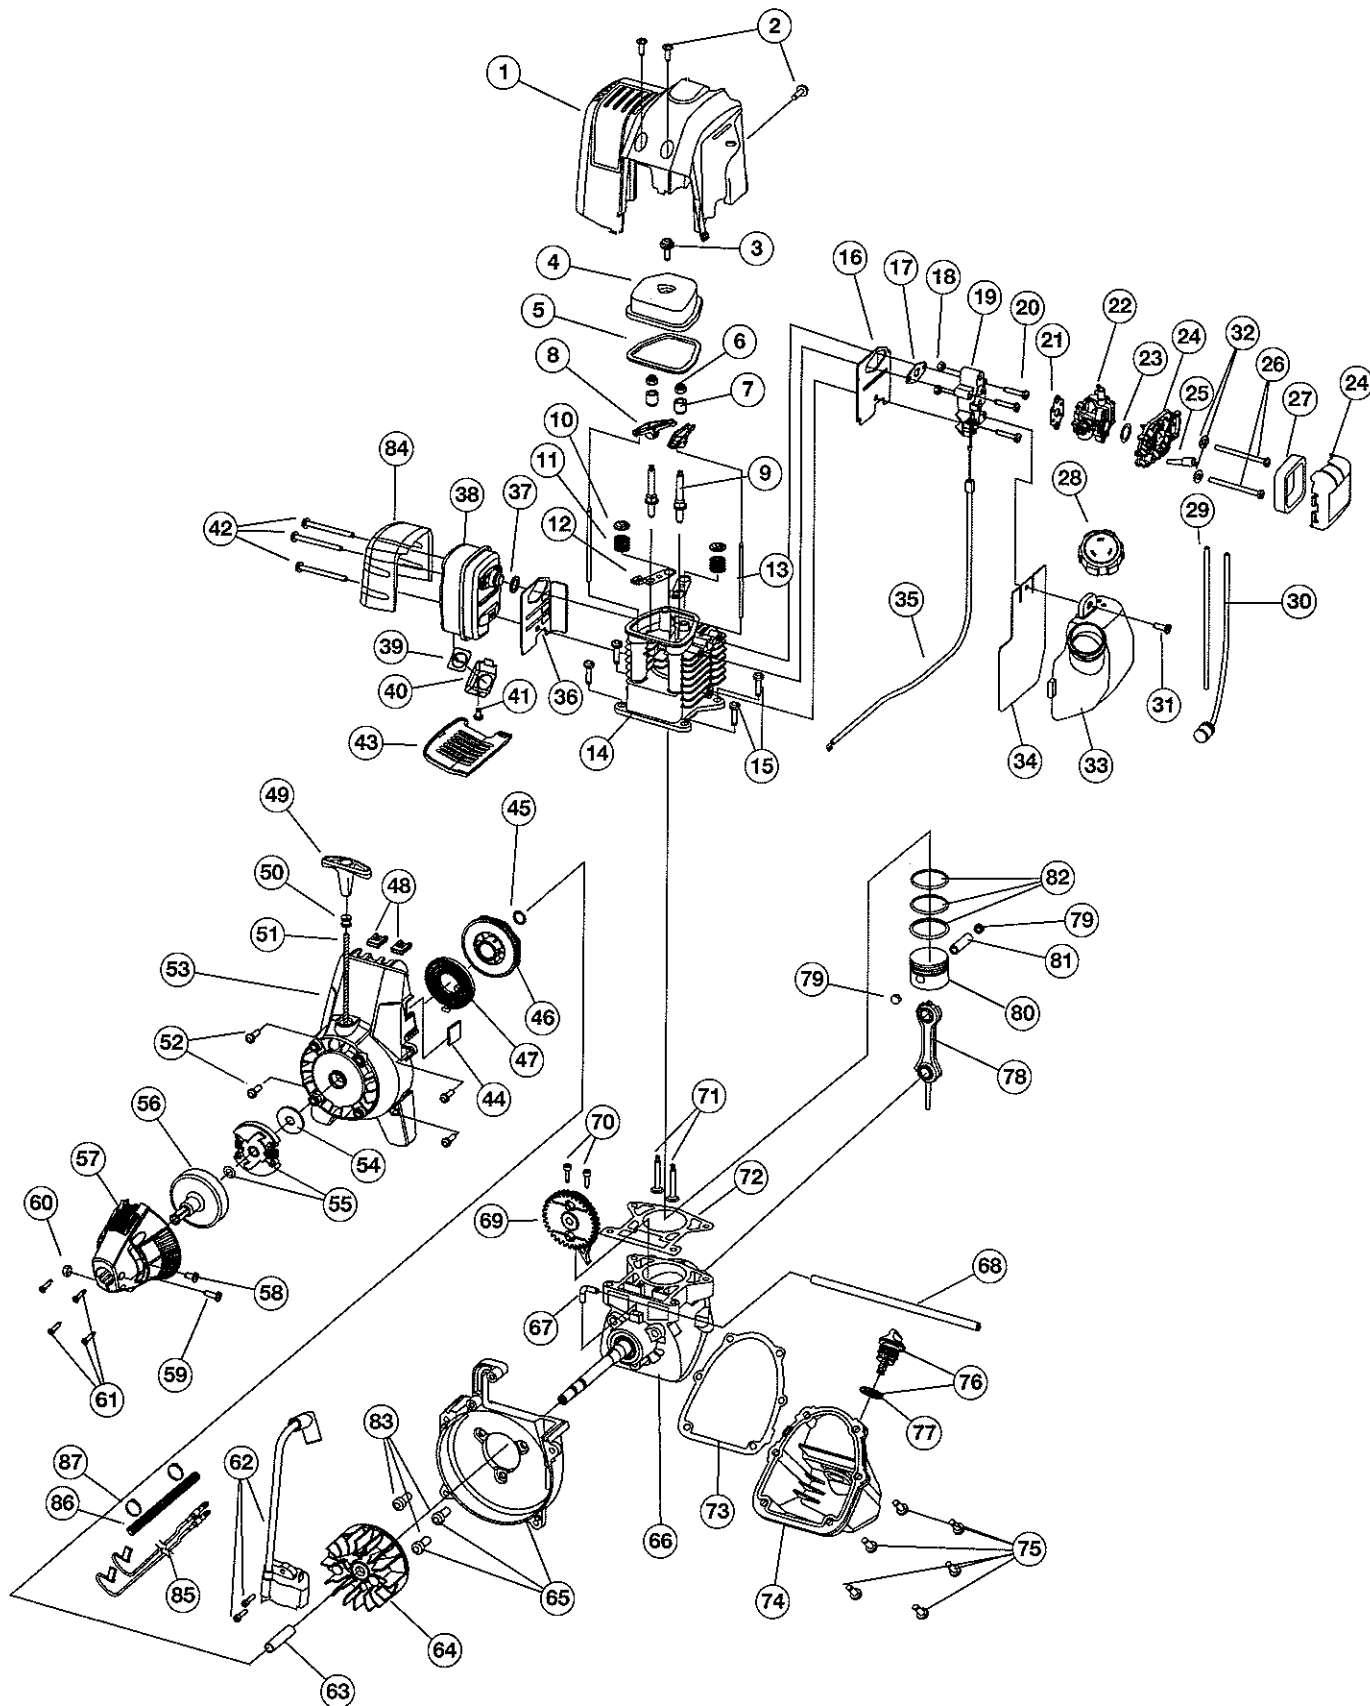

# PARTS LIST

## ENGINE PARTS - MODEL YM26CO 4-CYCLE GAS TRIMMER PPN 41AD26OG401

## PARTS LIST

\* Parts not shown

**PARTS LIST**

**BOOM AND TRIMMER PARTS - MODEL YM26CO  
4-CYCLE GAS TRIMMER  
PPN 41AD26OG401**

Item	Part No.	Description
1	753-04234	Throttle Housing Assembly (includes 2-4)
2	753-04119	Throttle Trigger
3	791-182690	Throttle Trigger Spring
4	791-182405	Switch Assembly
5	791-180687	J-Handle Assembly
6	791-683295	Handle Bracket Assembly (includes 7-12)
7	791-181811	Screw
8	791-181812	Upper Handle Clamp
9	791-181813	Middle Handle Clamp
10	791-181814	Lower Handle Clamp
11	791-181815	Nut
12	791-145569	Anti-Rotation Screw
13	753-05323	Drive Shaft Housing Assembly
14	791-153597	Lower Clamp Assembly
15	791-145569	Anti-Rotation Screw
16	791-180531	Shield Mounting Hardware
17	791-181659	Shield Assembly (includes 18)
18	753-05212	Blade Assembly
19	791-181857	Bushing Housing Assembly
20	791-181457	Outer Spool Assembly (includes 21)
21	791-181458	Retaining Ring
22	791-181561	Thrust Washer
23	791-181459	Small Spring
24	753-04257	Slider
25	791-181532	E-Clip
26	791-181531	Spring
27	791-181462	Plunger
28	791-181463	C-Clip
29	791-181464	Inner Reel
30	791-181465B	Large Spring
31	791-181467	Foam Seal
32	791-181468B	Bump Head Knob Assembly (includes 30 & 31)