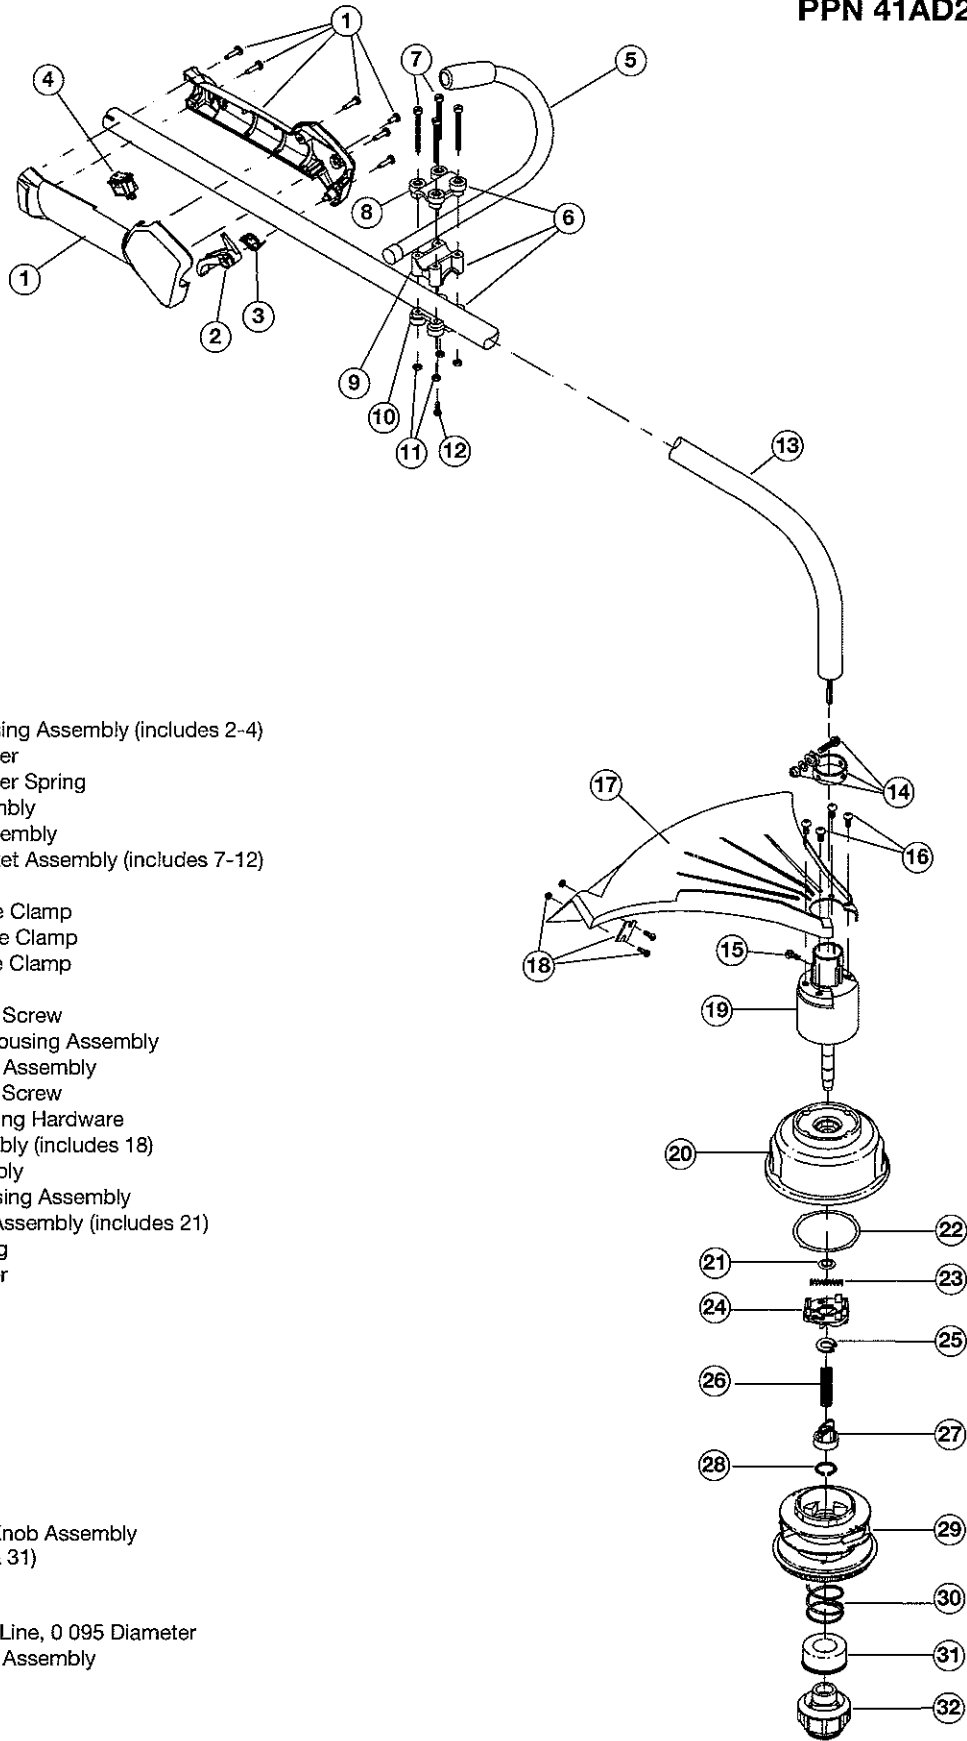

## ENGINE PARTS - MODEL YM26CO 4-CYCLE GAS TRIMMER PPN 41AD26OG401

## PARTS LIST

\* Parts not shown

**PARTS LIST**

**BOOM AND TRIMMER PARTS - MODEL YM26CO  
4-CYCLE GAS TRIMMER  
PPN 41AD26OG401**

Item	Part No.	Description
1	753-04234	Throttle Housing Assembly (includes 2-4)
2	753-04119	Throttle Trigger
3	791-182690	Throttle Trigger Spring
4	791-182405	Switch Assembly
5	791-180687	J-Handle Assembly
6	791-683295	Handle Bracket Assembly (includes 7-12)
7	791-181811	Screw
8	791-181812	Upper Handle Clamp
9	791-181813	Middle Handle Clamp
10	791-181814	Lower Handle Clamp
11	791-181815	Nut
12	791-145569	Anti-Rotation Screw
13	753-05323	Drive Shaft Housing Assembly
14	791-153597	Lower Clamp Assembly
15	791-145569	Anti-Rotation Screw
16	791-180531	Shield Mounting Hardware
17	791-181659	Shield Assembly (includes 18)
18	753-05212	Blade Assembly
19	791-181857	Bushing Housing Assembly
20	791-181457	Outer Spool Assembly (includes 21)
21	791-181458	Retaining Ring
22	791-181561	Thrust Washer
23	791-181459	Small Spring
24	753-04257	Slider
25	791-181532	E-Clip
26	791-181531	Spring
27	791-181462	Plunger
28	791-181463	C-Clip
29	791-181464	Inner Reel
30	791-181465B	Large Spring
31	791-181467	Foam Seal
32	791-181468B	Bump Head Knob Assembly (includes 30 & 31)

**Optional Accessories**

- \* 791-180120 Replacement Line, 0.095 Diameter
- \* 753-04218 Reel and Line Assembly

\* Items Not Shown