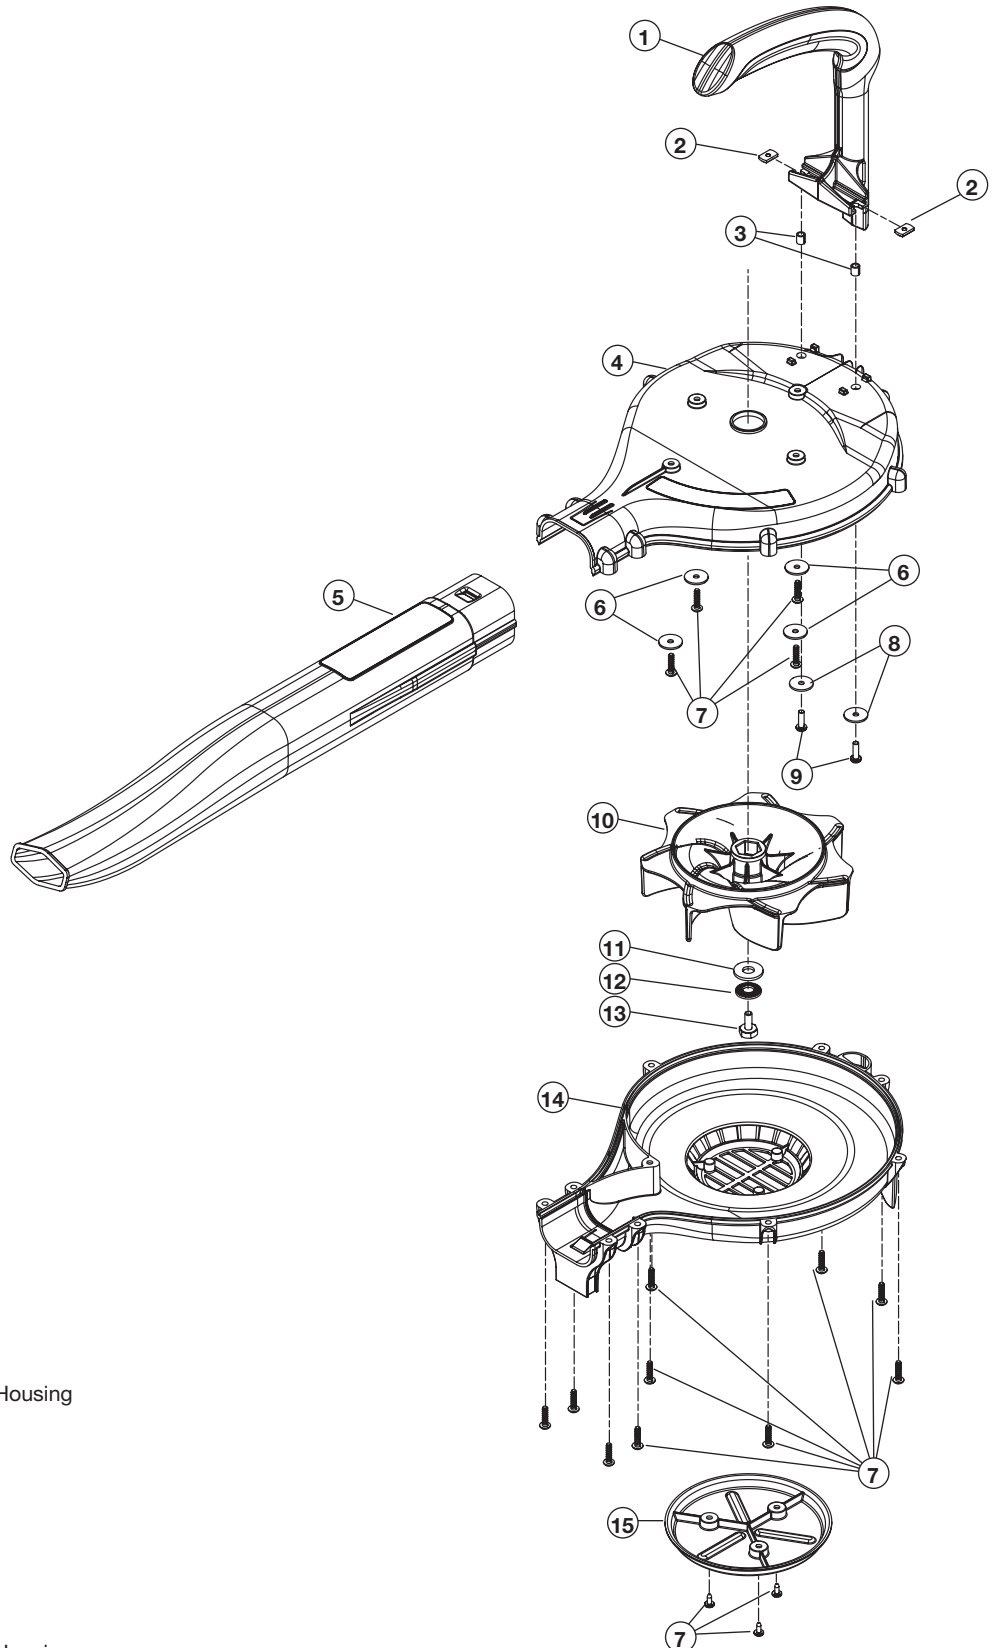

IMPELLER HOUSING PARTS - MODEL 290r
2-CYCLE GAS BLOWER
PPN 41AR290G734

Item	Part No.	Description
1	753-04591	Blower Handle
2	753-04186	Weldnut
3	753-04592	Spacer
4	753-04593	Upper Impeller Housing
5	753-04594	Blower Tube
6	791-182409	Washer
7	753-04595	Screw
8	791-181904	Handle Washer
9	791-683606	Handle Screw
10	753-04596	Impeller
11	753-04597	Washer
12	753-04598	Lock Washer
13	753-04599	Bolt
14	753-04600	Lower Impeller Housing
15	753-04601	Intake Deflector