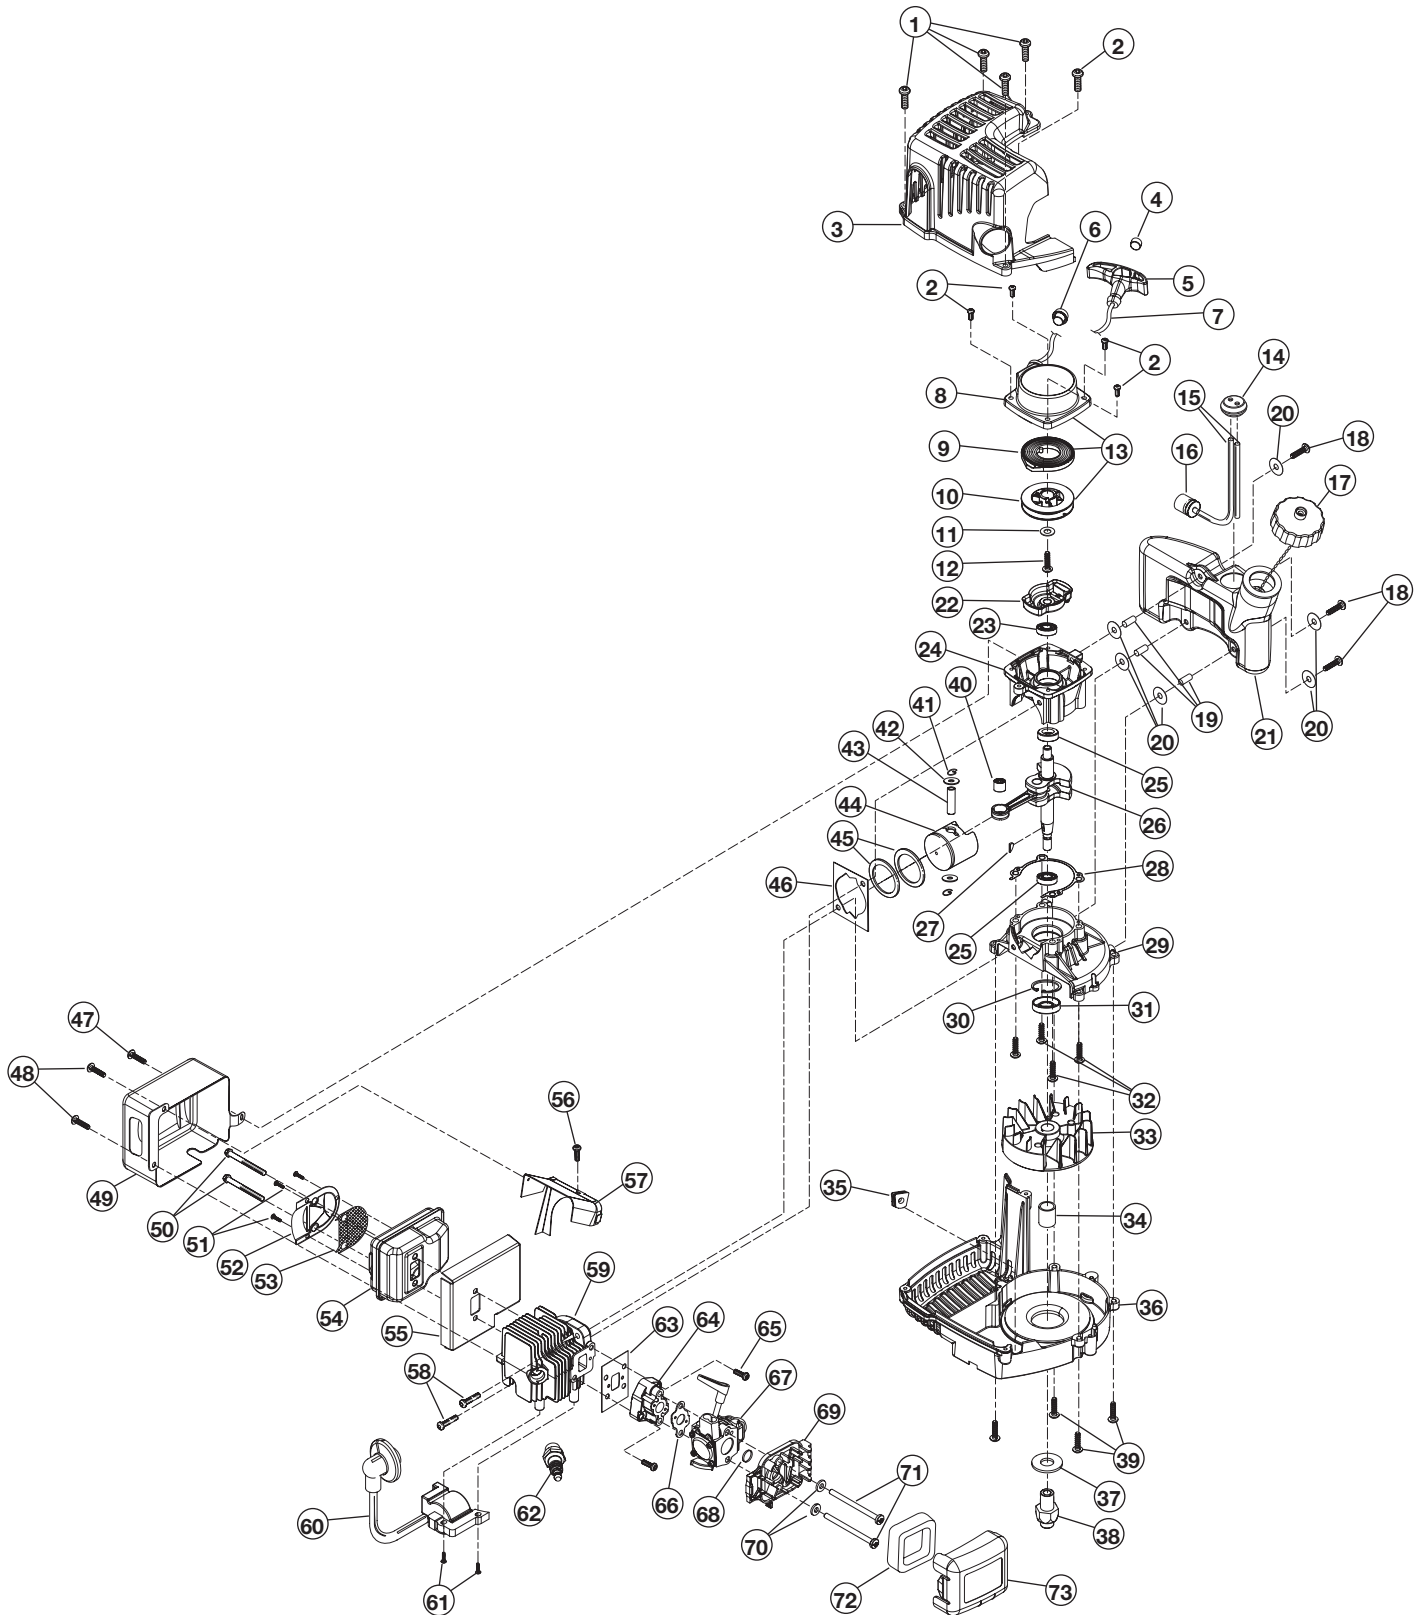

ENGINE PARTS - MODEL 290r

2-CYCLE GAS BLOWER

PPN 41AR290G734

Part Numbers On Following Page

ENGINE PARTS - MODEL 290r (cont.)

2-CYCLE GAS BLOWER

PPN 41AR290G734

<u>Item</u>	<u>Part No.</u>	<u>Description</u>	<u>Item</u>	<u>Part No.</u>	<u>Description</u>
1	753-04518	Screw	37	753-04554	Washer
2	753-04519	Screw	38	753-04555	Impeller Nut
3	753-04520	Engine Cover	39	753-04556	Shroud Screws
4	753-04521	Pull Handle Bushing	40	753-04557	Baring
5	753-04522	Pull Handle	41	753-04558	Retaining Ring
6	753-04523	Rope Guide	42	753-04559	Piston Spacer
7	753-04524	Rope	43	753-04560	Piston Pin
8	753-04525	Recoil Case	44	753-04561	Piston
9	753-04526	Recoil Spring	45	753-04562	Piston Ring
10	753-04527	Recoil Pulley	46	753-04563	Cylinder Gasket
11	753-04528	Washer	47	753-04564	Screw
12	753-04529	Screw	48	753-04565	Screw
13	753-04530	Recoil Assembly (includes 4-12)	49	753-04566	Muffler Cover
14	753-04531	Fuel Line Grommet	50	753-04567	Muffler Bolt
15	791-181828	Fuel Line	51	753-04568	Spark Arrestor Screw
16	753-04533	Fuel Filter	52	753-04569	Spark Arrestor Hood
17	753-04534	Fuel Cap	53	753-04570	Spark Arrestor
18	753-04535	Screw	54	753-04571	Muffler Assembly (includes 51-53)
19	753-04536	Spacer	55	753-04572	Muffler Gasket
20	753-04537	Washer	56	753-04573	Screw
21	753-04538	Fuel Tank Assembly (includes 14-17)	57	753-04574	Cylinder Cover
22	753-04539	Pulley Assembly	58	753-04575	Cylinder Bolt
23	753-04540	Upper Oil Seal	59	753-04576	Cylinder
24	753-04541	Upper Crankcase	60	753-04577	Module
25	753-04542	Baring	61	753-04578	Module Screw
26	753-04543	Keyed Powershaft Assembly	62	753-04579	Spark Plug
27	753-04544	Flywheel Key	63	753-04580	Insulator Gasket
28	753-04545	Crankshaft Gasket	64	753-04581	Insulator
29	753-04546	Lower Crankcase	65	753-04583	Insulator Screw
30	753-04547	C-Clip	66	753-04582	Carburetor Gasket
31	753-04548	Lower Oil Seal	67	753-04584	Carburetor
32	753-04549	Crankshaft Screw	68	753-04585	O-Ring
33	753-04550	Flywheel	69	753-04586	Air Cleaner Assembly (includes 72 and 73)
34	753-04551	Spacer	70	753-04587	Washer
35	753-04552	Spark Wire Grommet	71	753-04588	Air Cleaner Screw
36	753-04553	Lower Engine Cover	72	753-04589	Air Filter
			73	753-04590	Air Filter Cover