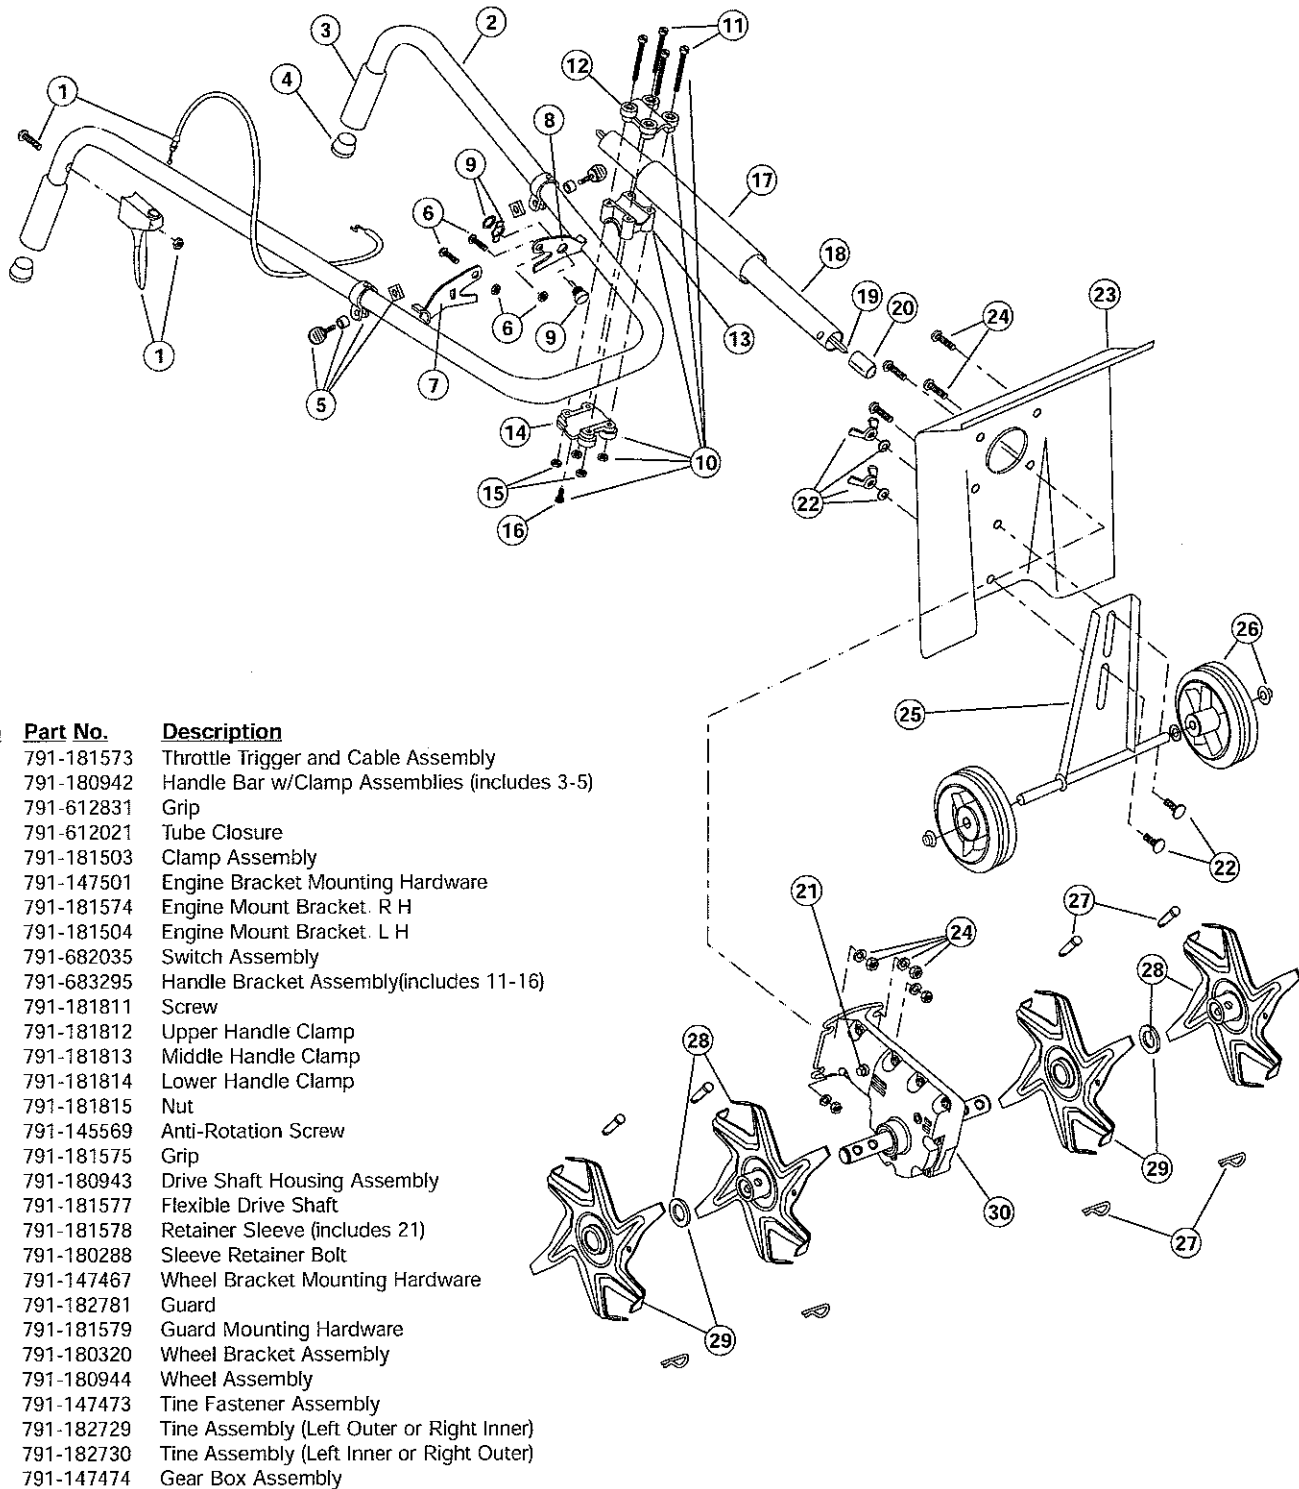

ENGINE PARTS - MODEL YM CULTIVATOR
2-CYCLE GAS CULTIVATOR
PPN 21B-120R000

Item	Part No.	Description
1	791-181573	Throttle Trigger and Cable Assembly
2	791-180942	Handle Bar w/Clamp Assemblies (includes 3-5)
3	791-612831	Grip
4	791-612021	Tube Closure
5	791-181503	Clamp Assembly
6	791-147501	Engine Bracket Mounting Hardware
7	791-181574	Engine Mount Bracket. R H
8	791-181504	Engine Mount Bracket. L H
9	791-682035	Switch Assembly
10	791-683295	Handle Bracket Assembly(includes 11-16)
11	791-181811	Screw
12	791-181812	Upper Handle Clamp
13	791-181813	Middle Handle Clamp
14	791-181814	Lower Handle Clamp
15	791-181815	Nut
16	791-145569	Anti-Rotation Screw
17	791-181575	Grip
18	791-180943	Drive Shaft Housing Assembly
19	791-181577	Flexible Drive Shaft
20	791-181578	Retainer Sleeve (includes 21)
21	791-180288	Sleeve Retainer Bolt
22	791-147467	Wheel Bracket Mounting Hardware
23	791-182781	Guard
24	791-181579	Guard Mounting Hardware
25	791-180320	Wheel Bracket Assembly
26	791-180944	Wheel Assembly
27	791-147473	Tine Fastener Assembly
28	791-182729	Tine Assembly (Left Outer or Right Inner)
29	791-182730	Tine Assembly (Left Inner or Right Outer)
30	791-147474	Gear Box Assembly

* not shown