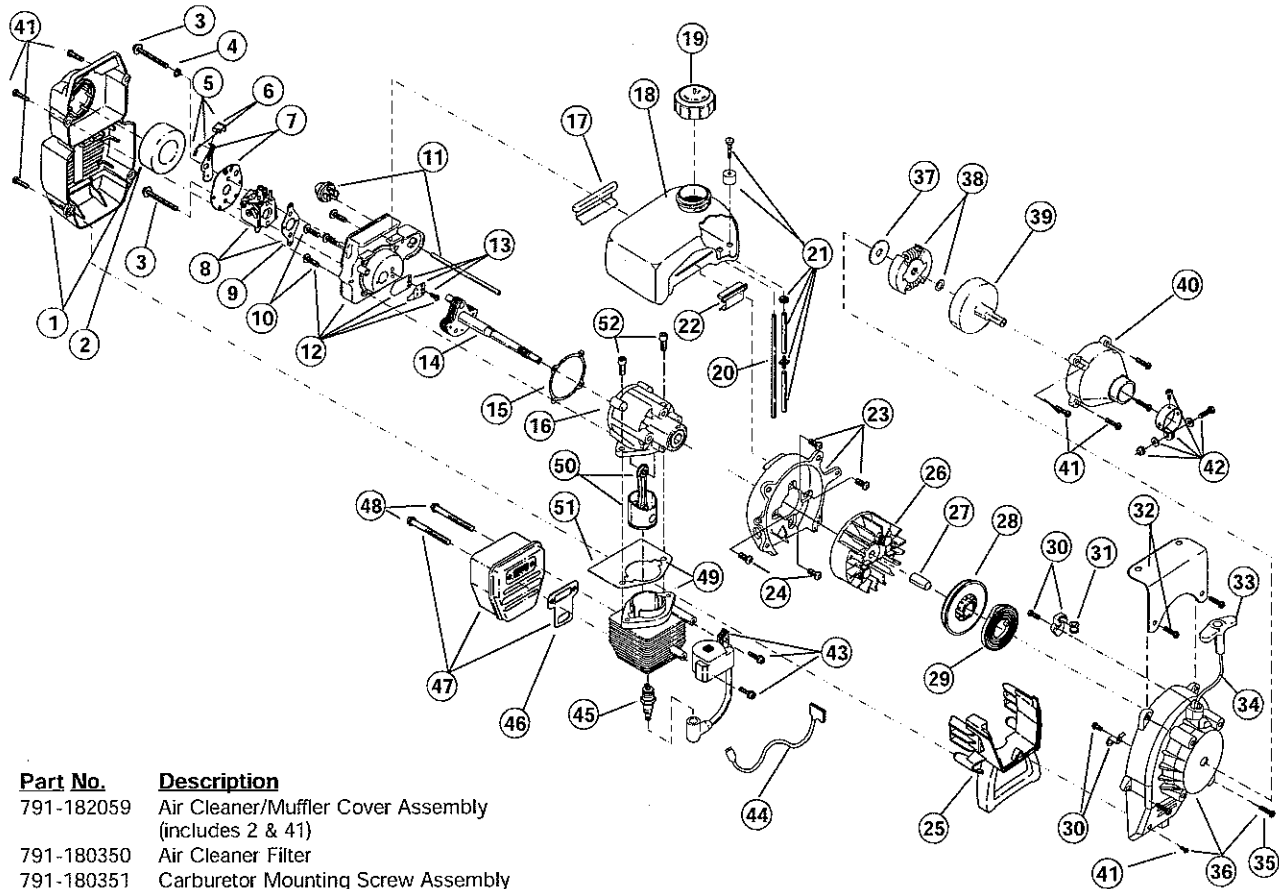

**ENGINE PARTS - MODEL YM CULTIVATOR
2-CYCLE GAS CULTIVATOR**

PPN 21B-120R000

Item	Part No.	Description
1	791-182059	Air Cleaner/Muffler Cover Assembly (includes 2 & 41)
2	791-180350	Air Cleaner Filter
3	791-180351	Carburetor Mounting Screw Assembly
4	791-180226	Wavey Washer
5	791-182160	Choke Lever Assembly (includes 6)
6	791-182161	Choke Knob and Screw
7	791-182162	Choke Lever and Plate (includes 4 & 5)
8	791-182875	Carburetor Assembly (includes 9 & 21)
9	791-610675	Carburetor Gasket
10	791-181860	Carb Mount Screw
11	791-181801	Primer and Hose Assembly
12	753-1196	Carb Mount Assembly (includes 10 & 15)
13	791-684451	Reed Assembly
14	791-182790	Power Shaft Assembly
15	753-1208	Carburetor Mount Gasket
16	791-182791	Crank Case Service Assembly (includes 10, 14 & 24)
17	791-612134	Rear Mounting Pad
18	753-04306	Fuel Tank Assembly (includes 19-21)
19	753-04084	Fuel Cap Assembly
20	791-181168	Fuel Return Line
21	791-682039	Fuel Line Assembly
22	791-145308	Front Mounting Pad
23	791-683065	Shroud Assembly
24	791-181861	Shroud Screw
25	791-182064	Shroud Extension and Stand
26	791-182736	Flywheel Assembly
27	791-181065	Spacer
28	753-04232	Recoil Pulley Assembly
29	791-613102	Recoil Spring
30	791-181441	Pulley Retainer Assembly
31	791-611061	Rope Guide
32	791-180317	Fuel Tank Guard Assembly
33	791-181079	Pull Handle
34	791-613103	Rope
35	791-181912	Housing Screw