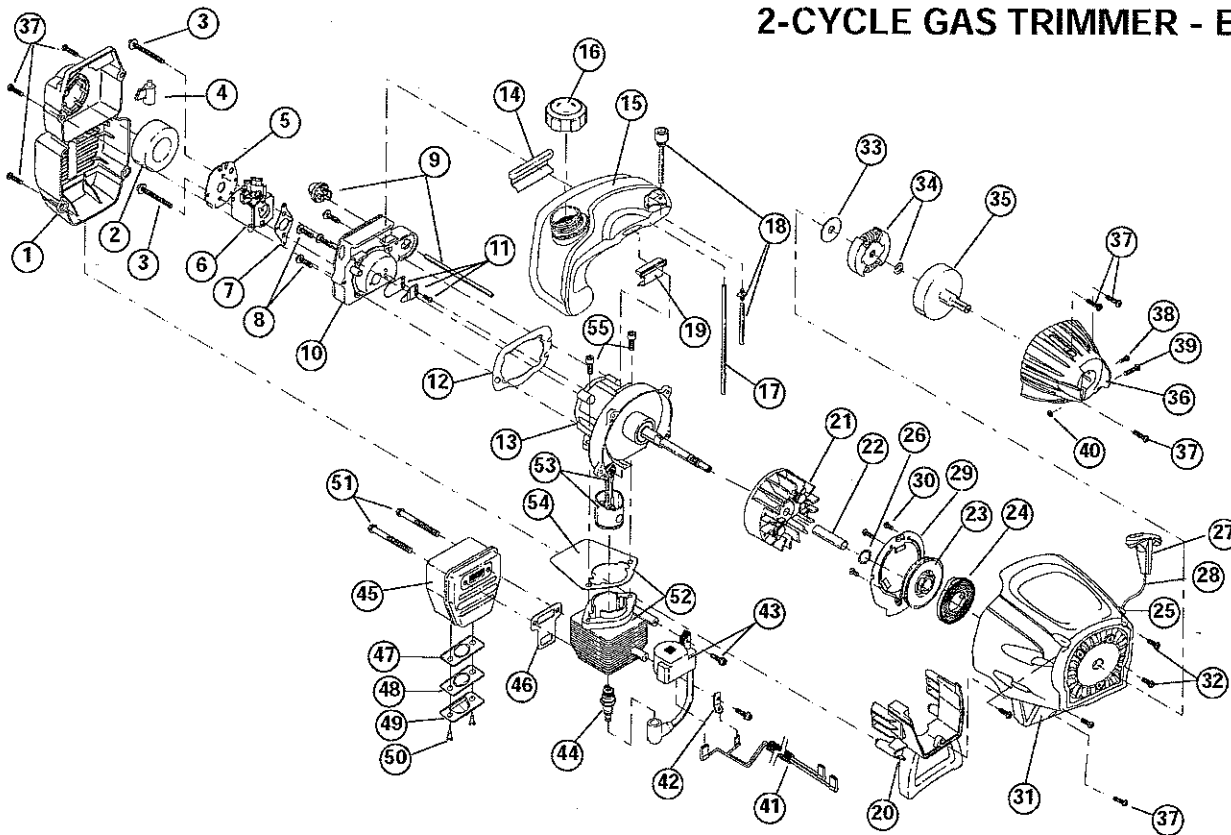

PARTS LIST

**ENGINE PARTS - TB70SS
2-CYCLE GAS TRIMMER - ENGINE**

| Item | Part No. | Description |
|------|-------------|---|
| 1 | 753-04810 | Air Cleaner Cover Assembly (includes 2 & 37) |
| 2 | 791-180350B | Air Cleaner Filter |
| 3 | 791-180351 | Carburetor Mounting Screw Assembly |
| 4 | 753-04227 | Choke Extension |
| 5 | 753-1194 | Choke Plate |
| 6 | 753-04318 | Carburetor Assembly (includes 7 & 18) |
| 7 | 791-610675 | Carburetor Gasket |
| 8 | 791-181860 | Carb Mount Screw |
| 9 | 791-683947B | Primer & Hose Assembly |
| 10 | 753-1196 | Carb Mount Assembly (includes 8, 11 & 12) |
| 11 | 791-684451 | Reed Assembly |
| 12 | 753-1208 | Carburetor Mount Gasket |
| 13 | 753-04401 | Crankcase Service Assembly (includes 8) |
| 14 | 791-612134 | Rear Mounting Pad |
| 15 | 753-04307 | Fuel Tank Assembly (includes 16-18) |
| 16 | 753-04084 | Fuel Cap Assembly |
| 17 | 791-181068 | Fuel Return Line |
| 18 | 753-04233 | Fuel Line Assembly |
| 19 | 791-145308 | Front Mounting Pad |
| 20 | 753-04702 | Shroud Extension & Stand |
| 21 | 791-182736 | Flywheel Assembly |
| 22 | 791-181525 | Spacer |
| 23 | 753-04459 | Recoil Pulley Assembly (includes 24, 26 & 28) |
| 24 | 753-04286 | Recoil Spring |
| 25 | 753-1200 | Rope Guide |
| 26 | 791-181247 | Pulley Retainer |
| 27 | 791-181079 | Pull Handle |
| 28 | 791-613103 | Rope |
| 29 | 753-04417 | Pressure Plate Assembly |
| 30 | 753-1202 | Plate Screw |