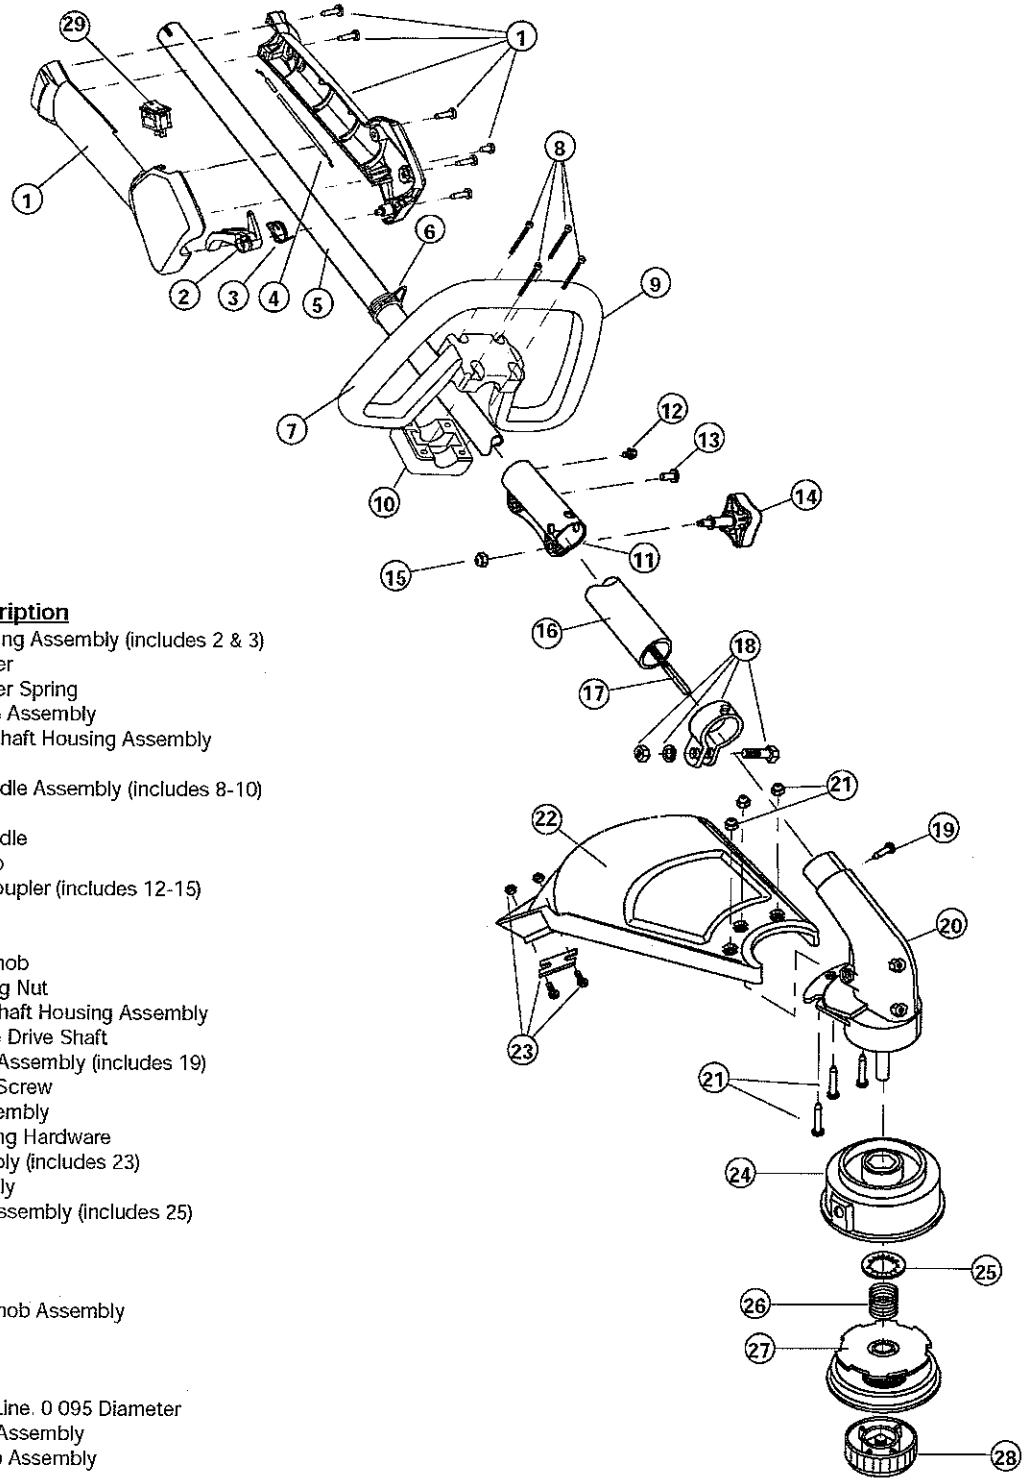

PARTS LIST

**BOOM AND TRIMMER PARTS - TB70SS
2 CYCLE TRIMMER**

<u>Item</u>	<u>Part No.</u>	<u>Description</u>
1	753-04829	Throttle Housing Assembly (includes 2 & 3)
2	753-04119	Throttle Trigger
3	791-182690	Throttle Trigger Spring
4	753-04405	Throttle Cable Assembly
5	753-04344	Upper Drive Shaft Housing Assembly
6	791-610327	Harness Clip
7	791-180869	Deluxe D-Handle Assembly (includes 8-10)
8	791-181070	Screw
9	791-182167	Deluxe D-Handle
10	791-182168	Bottom Clamp
11	753-1190	Split Boom Coupler (includes 12-15)
12	791-182057	Screw
13	791-181617	Bolt
14	791-181981	Adjustment Knob
15	791-181886	Knob Retaining Nut
16	753-1212	Lower Drive Shaft Housing Assembly
17	791-181166	Lower Flexible Drive Shaft
18	791-153597	Lower Clamp Assembly (includes 19)
19	791-145569	Anti-Rotation Screw
20	791-180549	Gear Box Assembly
21	791-180547	Shield Mounting Hardware
22	791-180548	Shield Assembly (includes 23)
23	791-682061	Blade Assembly
24	791-153619	Outer Spool Assembly (includes 25)
25	791-610660	Retaining
26	791-610317B	Spring
27	753-1155	Inner Reel
28	791-153066B	Bump Head Knob Assembly
29	791-182405	Switch

Optional Accessories

- 791-180120 Replacement Line, 0.095 Diameter
- 753-1156 Reel and Line Assembly
- 791-682075B Shoulder Strap Assembly

* Items Not Shown