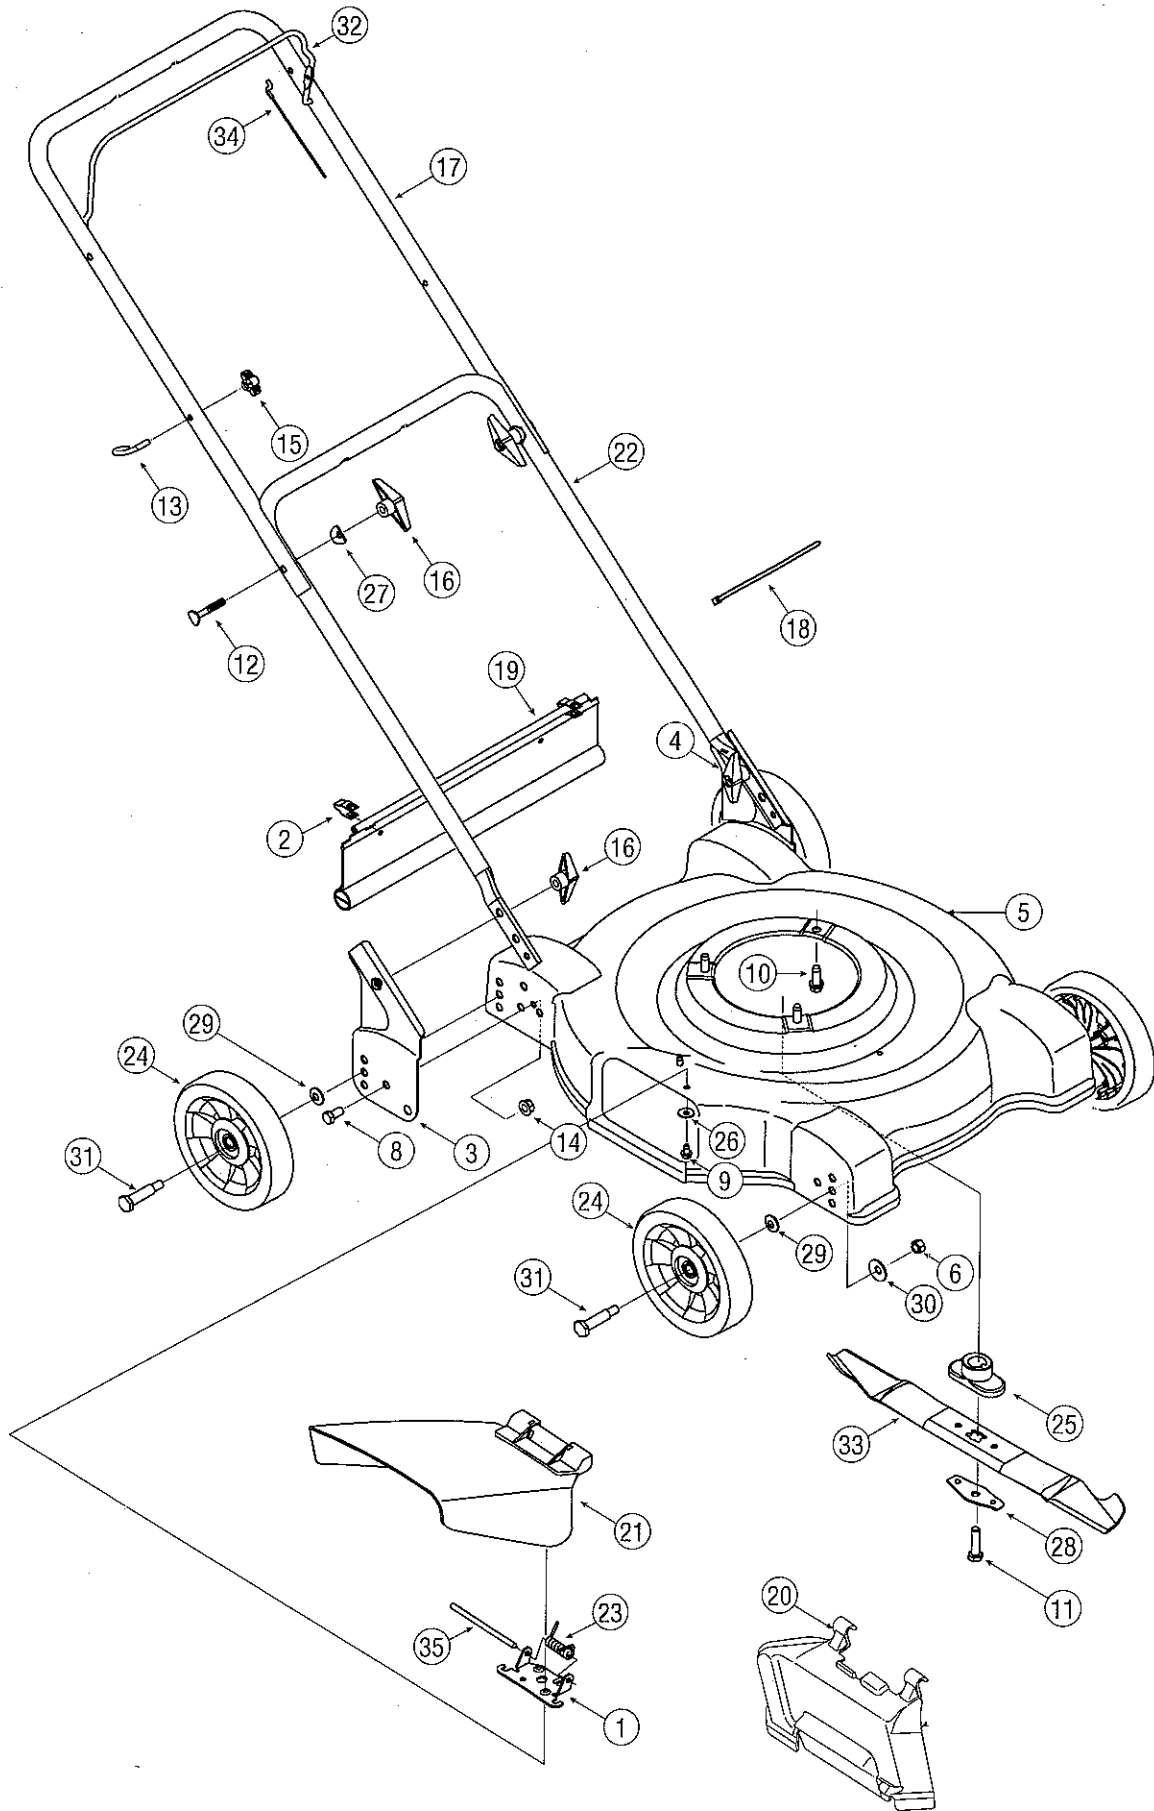

11A074 D765

1	17032A	Chute Hinge
2	17098	Hinge Clip
3	687-02145	Handle Bracket Assembly - RH
4	687-02144	Handle Bracket Assembly - LH
5	787-01084A	Deck Assembly, 22"
6	712-3017	Hex Nut, 3/8-16
7	731-0981A†	Hubcap - Radial Spoke (Not Shown)
	720-0249†	Hubcap - Gray (Not Shown)
8	710-0216	Hex Cap Screw 3/8-16 x .75
9	710-0599	TT Screw 1/4-20 x 0.5"
10	710-0654A	TT Screw 3/8-16 x 1.0
11	710-1044	Hex Cap Screw 3/8-24 x 1.5
12	710-1174	Carriage Bolt 5/16-18 x 2.0
13	710-1205	Eye Bolt
14	712-0431	Lock Nut 3/8-16
15	720-0279	Wing Nut
16	720-0284	Wing Nut
17	749-1092A	Upper Handle
18	725-0157	Cable Tie
19	731-04019	Trail Shield
20	731-04197†	Mulching Baffle
21	731-1034B	Hinged Chute Deflector Assembly
22	749-04037	Lower Handle
23	732-1014	Torsion Spring
24	734-04063	Wheel, 7 x 1.5, Star-Diam Gray
	734-1987	Wheel, 8 x 1.8, Spoke Bar Gray
	734-1781	Wheel, 8 x 1.75, Slot Bar Gray
25	748-0376C	Blade Adapter
26	736-0270	Bell Washer .265 ID x .75 OD
27	736-0451	Saddle Washer .320 ID x .93 OD
28	736-0524B	Blade Bell Support
29	736-0105	Bell Washer, .375 x .870 x .063
30	736-0331	Bell Washer, .390 x 1.13 x .062
31	738-0533	Shoulder Screw, .498 x 1.635
32	747-1161A	Blade Control
33	742-0642A	Standard Blade, 22"
	742-0742A†	Mulching Blade, 22"
34	746-0957	Blade Control Cable - 37.25"
	746-0554	Blade Control Cable - 40.5"
	746-0555	Blade Control Cable - 55"
35	747-0710	Hinge Pin

† If equipped

8

Parts List

To order replacement parts, contact 1-800-800-7310 or visit www.mtdproducts.com.