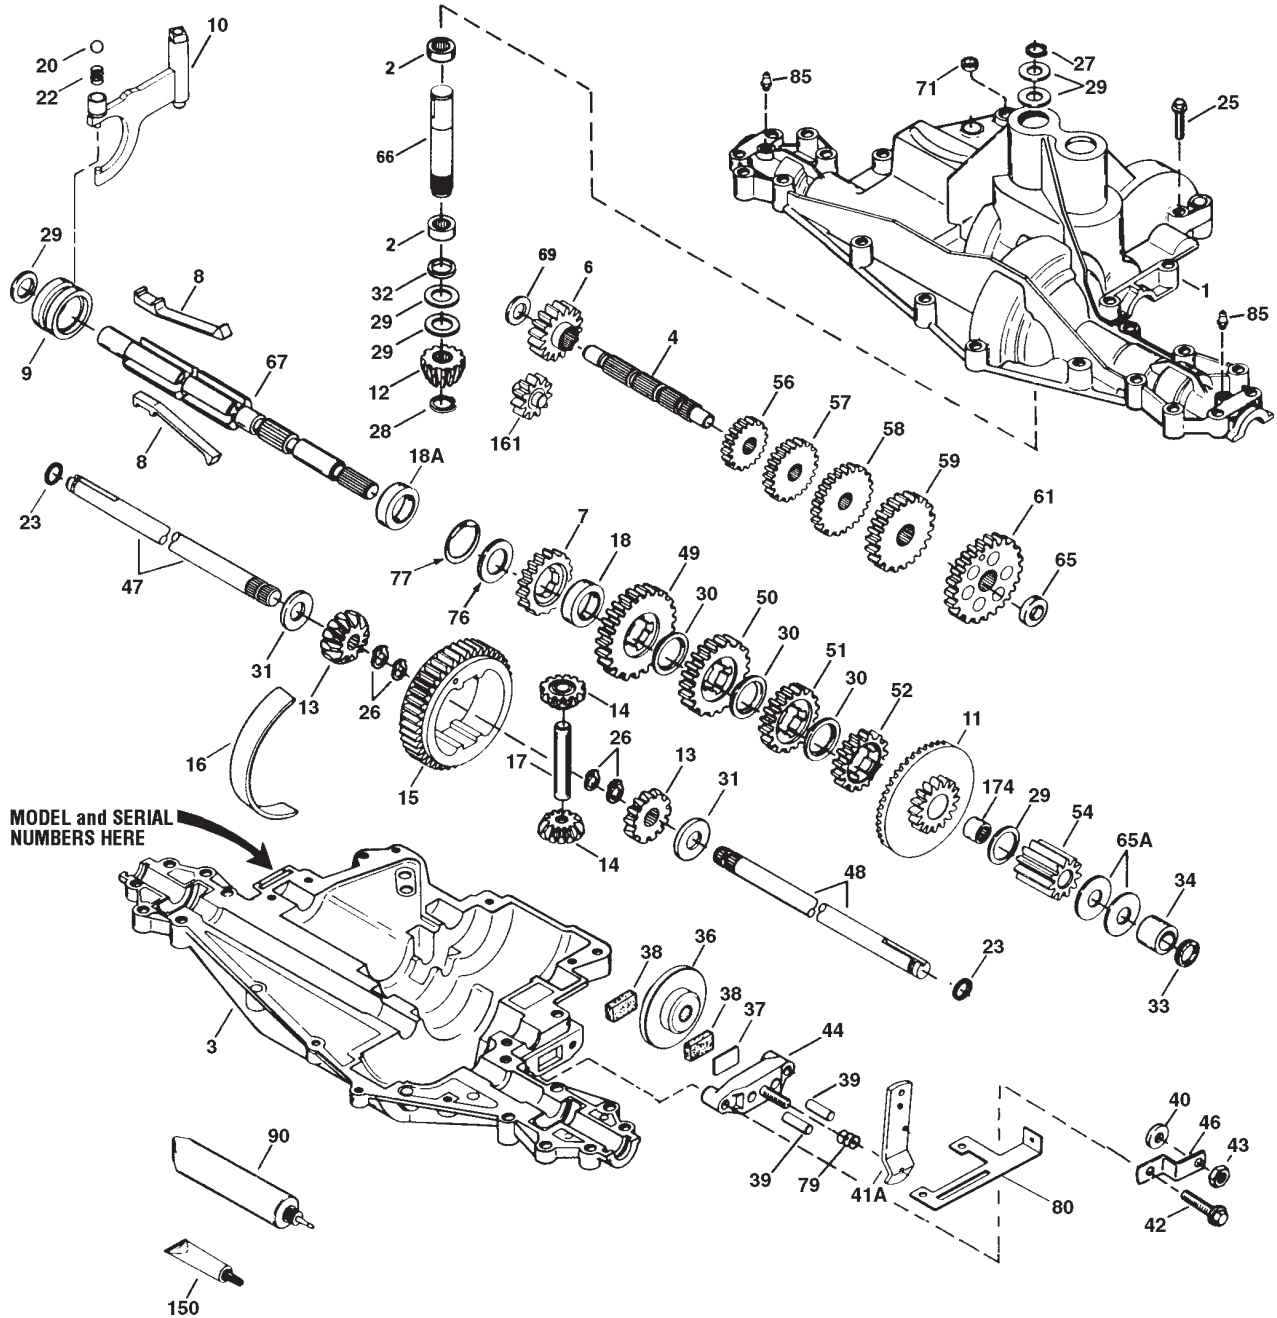

Peerless Transaxle

TRANSAXLE ASSEMBLY

Ref.	Part	Description	Qty.	Ref.	Part	Description	Qty.
1	TC-772113	Transaxle Cover	1	39	TC-786026	Dowel Pin	2
1	TC-772135	Transaxle Cover	1	40	TC-792076A	Washer	1
2	TC-780086A	Needle Bearing	2	41	TC-790045	Brake Lever	1
3	TC-770110	Transaxle Case	1	42	TC-792073	Screw, 1/4-20 x 1-1/4"	2
4	TC-776300	Countershaft	1	43	TC-792075	Locknut, 5/16-24	1
6	TC-778281	Spur Gear (16 teeth)	1	44	TC-790025	Brake Pad Holder	1
7	TC-778122A	Spur Gear (22 teeth)	1	46	TC-786086	Brake Lever Bracket	1
8	TC-792160	Shift Key	4	47	TC-774747	Axle (16-1/4" long)	1
9	TC-784373	Shift Collar	1	48	TC-774888	Axle (11" long)	1
10	TC-784365	Shift Rod & Fork	1	49	TC-778124A	Spur Gear (30 teeth)	1
11	TC-778261	Bevel Gear & Bearing (Incl. 174)	1	50	TC-778123A	Spur Gear (25 teeth)	1
12	TC-778262	Bevel Pinion (14 teeth)	1	51	TC-778122A	Spur Gear (22 teeth)	1
13	TC-778221	Bevel Gear (16 teeth)	2	52	TC-778273	Spur Gear (19 teeth)	1
14	TC-778068	Differential Pinion	2	54	TC-778263	Spur Gear (11 teeth)	1
15	TC-778260	Ring Gear	1	56	TC-778126A	Spur Gear (20 teeth)	1
16	TC-786150	Bearing Strip	1	57	TC-778127A	Spur Gear (25 teeth)	1
17	TC-786139	Drive Pin	1	58	TC-778128A	Spur Gear (28 teeth)	1
18	TC-786147	Neutral Spacer	1	59	TC-778129A	Spur Gear (30 teeth)	1
18A	TC-786159	Neutral Spacer	1	61	TC-778265	Spur Gear (34 teeth)	1
20	TC-792077	Ball, 5/16" dia.	1	65	TC-780162	Washer	1
22	TC-792079	Spring	1	65A	TC-780160	Washer	2
23	TC-788061	Seal Ring	2	66	TC-776299	Input Shaft	1
25	TC-792073	Screw, 1/4-20 x 1-1/4"	17	67	TC-776352	Shifter & Brake Shaft	1
26	TC-792125	Retaining Ring	4	69	TC-780161	Washer	1
27	TC-792035	Retaining Ring	1	71	TC-788069	Square Cut Ring	1
28	TC-788040	Retaining Ring	1	76	TC-780090	Washer	1
29	TC-780072	Washer	6	77	TC-788078A	Inverted Retaining Ring (pkg. of 2) .	1
30	TC-780108	Washer	3	79	TC-792144	Spring	1
31	TC-780001	Washer	2	80	TC-790063A	Brake Bracket	1
32	TC-792001	"O" Ring	1	85	TC-792137	Lubrication Fitting	2
33	TC-788076	"O" Ring	1	90	TC-788067B	Grease	
34	TC-780159	Bushing	1			(32 oz. bottle Bentonite grease)	1
36	TC-790071	Brake Disk	1	150	510334	Gasket Eliminator (Loctite #515)	1
37	TC-790007	Brake Pad Plate	1	161	776302	Reverse Idler	1
38	TC-799021	Brake Pad (pkg. of 2)	2	174	780085	Needle Bearing	1

ORDER ALL TRANSAXLE PARTS FROM YOUR LOCAL PEERLESS-TECUMSEH DEALER