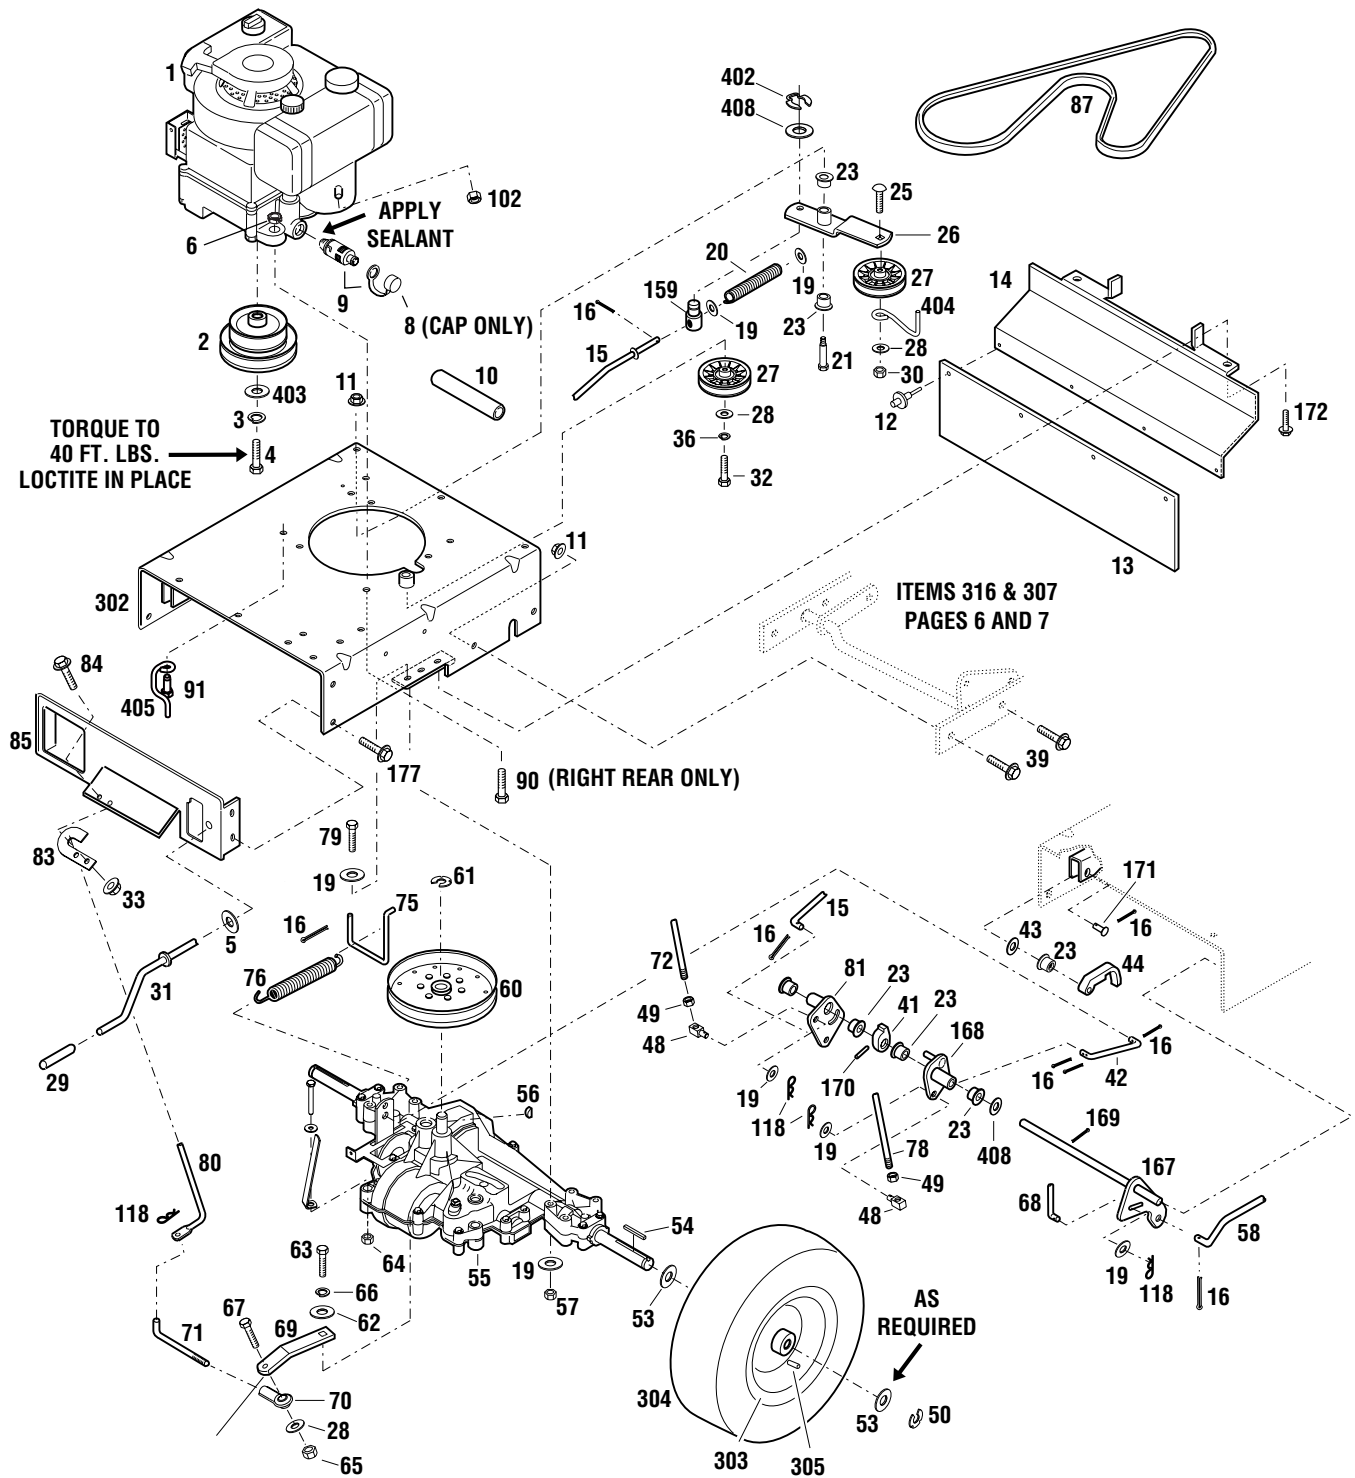

Wide-Cut Combination Mower

DRIVE ASSEMBLY

DRIVE ASSEMBLY

Ref.	Part	Description	Qty.	Ref.	Part	Description	Qty.
1	*	Engine, Electric Start	1	61	1118808	Retaining Ring.....	1
	*	Engine, Recoil Start	1	62	736-0463	Flat Washer, 1/4	3
2	1769904	Engine Pulley	1	63	710-0412	Screw, 1/4-28 x 3/4	1
3	736-0171	Lock Washer, 7/16	1	64	712-3027	Flange Locknut, 5/16-18.....	1
4	1740949	Bolt, 7/16-20 x 1-3/4	1	65	712-0375	Locknut, 3/8-16	2
5	1773599	Washer, Nylon.....	1	66	736-0329	Lock Washer, 1/4	1
6	712-0266	Ground Wire Jam Nut, 3/8-16 (B)	1	67	712-3005	Screw, 3/8 x 1-1/4	1
8	1766326	Oil Valve Cap	1	68	1769888	Upper Blade Rod	1
9	1768865	Oil Valve (Incl. Ref. 8)	1	69	1915745	Transmission Arm.....	1
10	1769006	Oil Drain Hose	1	70	1767837	Ball Joint	1
11	1186393	Flange Locknut, 3/8-16.....	5	71	1768628	Shift Link Rod	1
12	1727379	Pop Rivet, 3/16	4	72	1769873	Upper Transmission Rod.....	1
13	1769870	Flap	1	75	1768624	Spring Attachment Rod.....	1
14	1769869	Flap Bracket.....	1	76	1768636	Extension Spring	1
15	1769885	Lower Transmission Rod	1	78	1769872	Upper Brake Rod.....	1
16	714-0111	Cotter Pin, 3/32 x 5/8	8	79	710-0176	Screw, 5/16-18 x 2-3/4	2
19	736-0275	Flat Washer, 5/16	5	80	1769874	Shift Rod	1
20	1711864	Compression Spring.....	1	81	1904803	Clutch Arm Pivot	1
21	1763219	Shoulder Bolt	1	83	1768630	Shift Rod Bracket	1
23	1715538	Nyliner, 1/2	2	84	1186308	Flange Lock Screw, 1/4-20 x 1/2	2
25	1748393	Carriage Bolt, 3/8-16 x 1-3/4	1	85	1769852	Backplate (A) (B)	1
26	687-02011	Idler Arm	1	87	1770334	V-Belt	1
27	1756151	Idler Pulley	2	90	710-1007	Thread Forming Screw, 3/8-16 x 1-1/2..	1
28	736-3050	Flat Washer, 3/8	3	91	710-0654A	Thread Forming Screw, 3/8-16 x 1	3
29	1715685	Plastic Grip.....	1	102	1186229	Hex Nut, 1/4-20	1
30	712-3000	Top Locknut, 3/8-16.....	1	118	1717897	Hair Pin, 5/64	3
31	1915831	Lift Crank Assembly	1	159	1916897	Pivot	1
32	710-0347	Bolt, 3/8-16 x 1-3/4	1	167	1769882	Pivot Shaft Assembly	1
33	1186389	Flange Locknut, 1/4-20.....	4	168	1904804	Brake Arm	1
36	736-0169	Lock Washer, 3/8	1	169	1100350	Cotter Pin	3
39	710-04042	Flange Lock Screw, 3/8-16 x 1	4	170	1187961	Drive Pin, 5/32 x 1	1
41	1770361	Interlock Cam.....	1	171	1730851	Clevis Pin, 1/2 x 1-1/4	1
42	1769877	Lower Brake Rod.....	1	172	710-0726	Screw, 5/16-12 x 3/4	2
43	1702646	Washer, Flat 1/2	3	177	710-1260A	Flange Screw, 5/16-18 x 3/4	2
44	1769881	Interlock Latch	1	302	687-02014	Frame Weldment Assembly	1
48	1725264	Swivel Block.....	2	303	1768180	Wheel Rim.....	2
49	712-3007	Jam Nut, 5/16-18	2	304	1774129	Tire.....	2
50	1185388	Retaining Ring.....	2	305	1718086	Valve Stem	2
53	1701447	Special Washer	A/R	400	GW-97092	Loctite 242, 0.02 oz. Tube.....	N/I
54	1769781	Square Key, 3/16 x 2-1/2.....	2	402	GW-9532	Clip Ring	1
55	1769708	Transmission Assembly, Model 915-027 (See page 36 for breakdown.)	1	403	710-0501	Screw, 1/4-20 x 2.0	1
56	1104436	Woodruff Key, 3/16 x 3/4	1	404	732-04104	Belt Guide.....	1
57	712-3004A	Top Locknut, 5/16-18.....	4	405	732-04105	Belt Guide.....	1
58	747-04015	Lower Blade Rod.....	1	406	736-3090	Flat Washer	1
60	1770326	Transaxle Pulley	1	407	787-01112	Belt Guide.....	1
				408	GW-20546	Flat Washer	4

* Order parts from your local authorized engine dealer. Refer to engine for model/type number.

• Order parts from your local Peerless - Tecumseh dealer.

A/R As required.