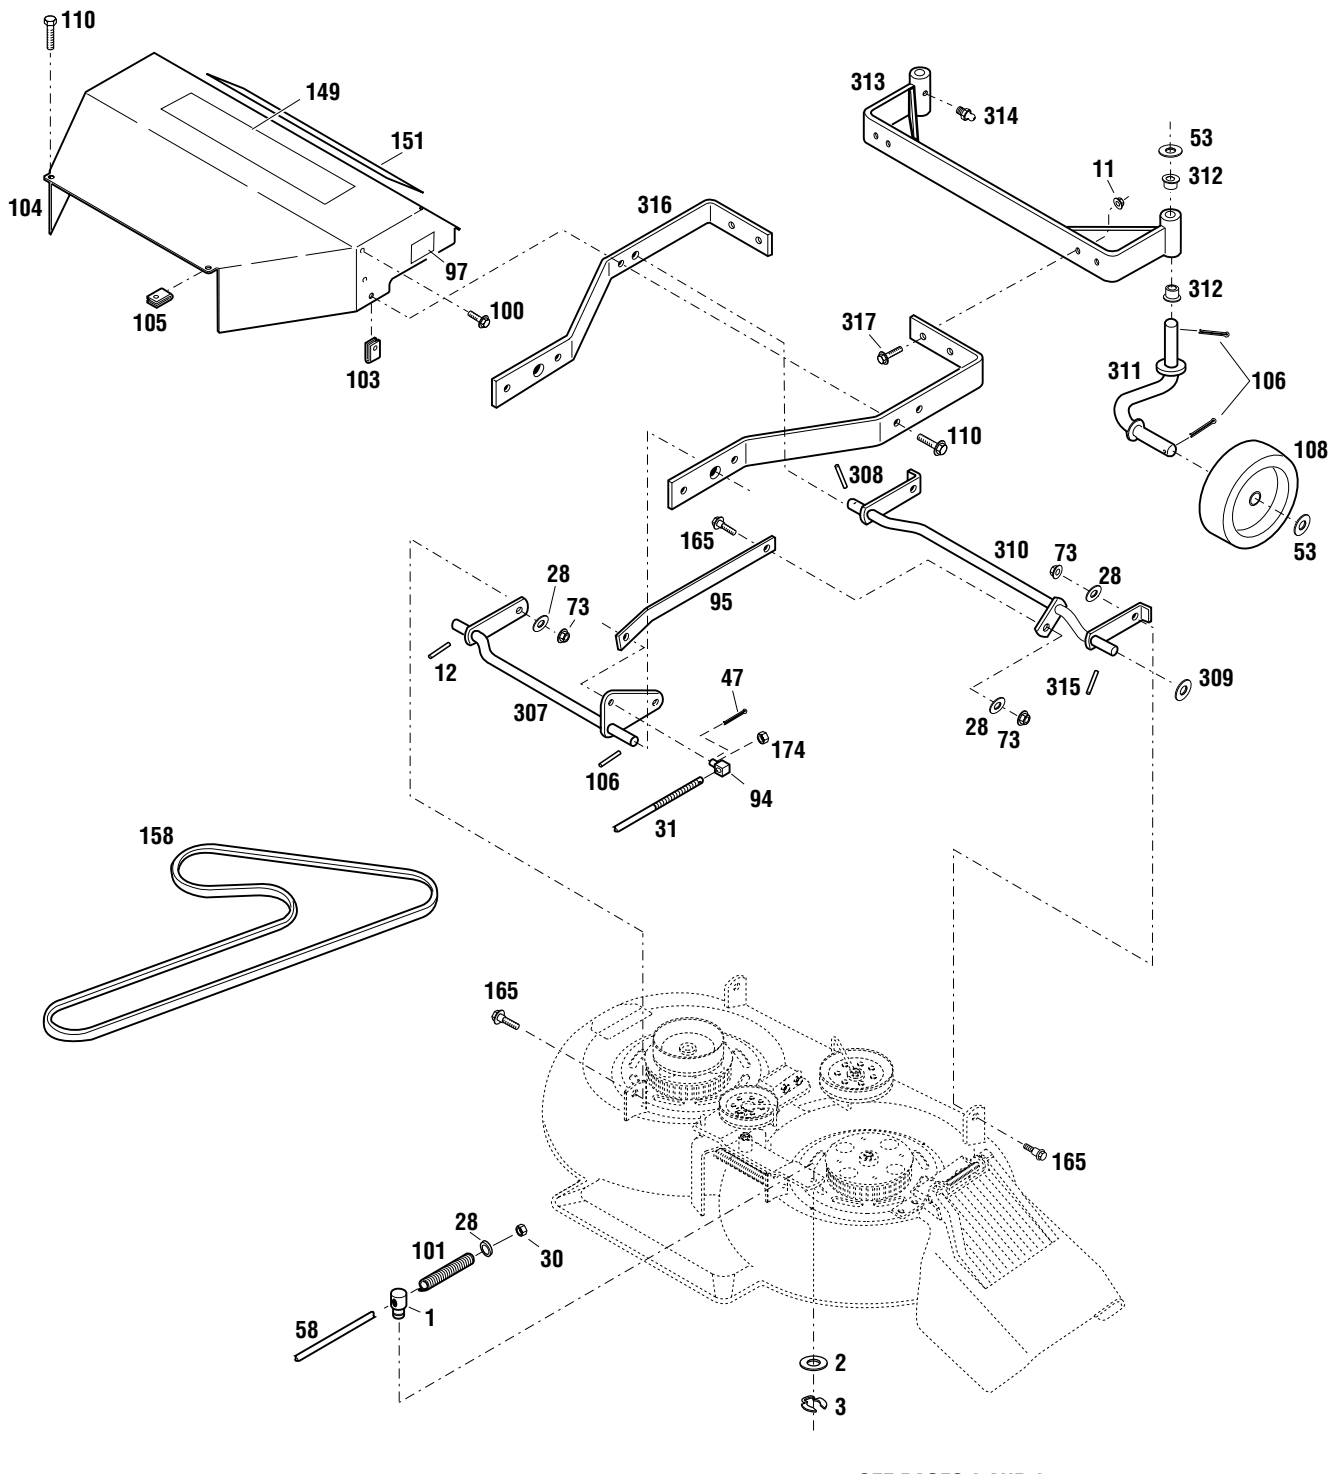

* Order parts from your local authorized engine dealer. Refer to engine for model/type number.

• Order parts from your local Peerless - Tecumseh dealer.

A/R As required.

N/I Item not included with unit; order separately.

(A) Model 753B

(B) Model F753B

Wide-Cut Combination Mower