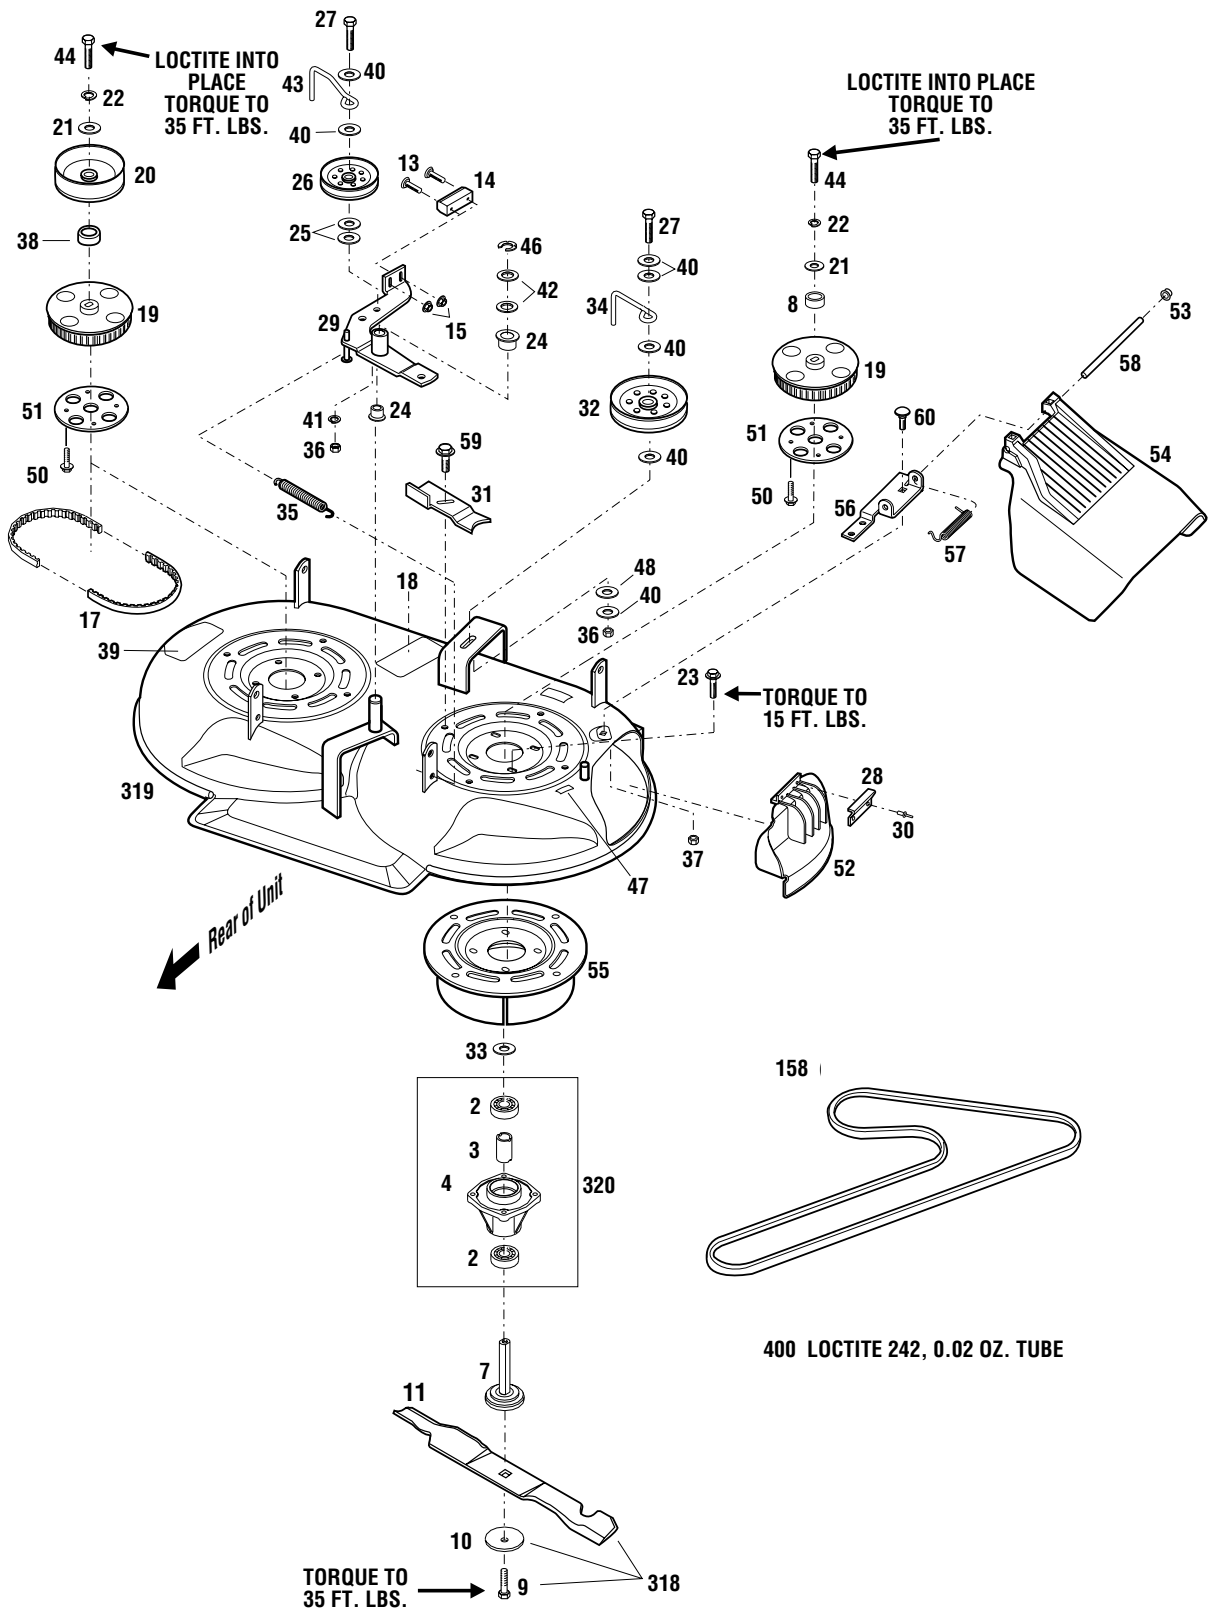

Wide-Cut Combination Mower

MOWER DECK ASSEMBLY

MOWER DECK ASSEMBLY

Ref.	Part	Description	Qty.	Ref.	Part	Description	Qty.
2	1185574	Ball Bearing	4	37	712-3004A	Locknut, 5/16-18.....	1
3	1746869	Spacer	2	38	1723996	Pulley Spacer	1
4	1915280	Mower Spindle	2	39	777S30118	Danger Decal.....	1
7	711-04020	Spindle Shaft	1	40	736-0262	Flat Washer, 3/8 x 3/4	7
8	1918848	Spacer (For right-hand spindle ass'y)	1	41	736-0169	Lock Washer, 3/8	1
9	1765196	Screw, 7/16-14 x 1.....	2	42	1701447	Flat Washer	2
10	1765197	Belleville Washer	2	43	1764135	Belt Guide.....	1
11	1910917	Blade, 33" Mulching.....	2	44	1769397	Screw, 7/16-14 x 1-1/4	2
13	1771081	Flat Head Screw, #10-24 x 1-1/4	2	46	716-0101	Retaining Ring.....	1
14	1771083	Brake Pad	1	47	777S00008	Warning Decal.....	1
15	712-0272	Sems Nut, #10-24	2	48	1185715	Pyramid Washer, 3/8.....	1
17	1773600	Toothed Drive Belt	1	50	710-04065	Triplask Screw, 1/4-20 x 5/8	8
18	777S00004	Caution Decal	1	51	1771922	Sprocket Plate	2
19	1774220	Cogged Pulley, 56T	2	52	631-04011	Mulcher Cover, Fold-Up Style (Incl. Ref. 28 and 30)	1
20	1918625	Drive Pulley	1	53	1727342	Cap.....	2
21	736-0322	Flat Washer, 7/16	2	54	1910931	Discharge Chute.....	1
22	736-0171	Lock Washer, 7/16	2	55	687-02004	Weldment Doublor	2
23	710-0602	Flange Lock Screw, 5/16-18 x 1	8	56	1910951	Bracket, Chute Hinge.....	1
24	1764140	Flange Bushing.....	2	57	1910971	Spring, Discharge Chute.....	1
25	1701055	Flat Washer	2	58	1910972	Pin, Discharge Chute.....	1
26	1918626	Idler Pulley	1	59	710-0650	Screw, Thread-Forming.....	8
27	1100062	Hex Head Capscrew, 3/8-16 x 2-1/2.....	2	60	710-0451	Bolt, Carriage, 3/8-18 x 3/4	1
28	787-01019	Adapter Trim	1	158	1769767	V-Belt	1
29	687-02008	Idler Arm	1	318	1773595	Mulching Blade Kit (Incl. Refs. 9, 10 and 11).....	1
30	1764439	Pop Rivet	2	319	1910906	Mower Deck Weldment (A) (B)	1
31	1911021	Belt Tension Adjustment Bracket	1	320	1769048	Mower Spindle Assembly (Incl. Refs. 2, 3 & 4).....	2
32	1749911	Idler Pulley	1	400	GW-97092	Loctite 242, 0.02 oz. Tube.....	N/I
33	1766787	Special Thrust Washer	2	401	1735222	Black Spray Paint Can, 13 oz.	N/I
34	1720717	Belt Guide.....	1				
35	1756595	Extension Spring	1				
36	712-3017	Nut, 3/8-16.....	2				

N/I Item not included with unit; order separately.

- (A) Model 753B
- (B) Model F753B