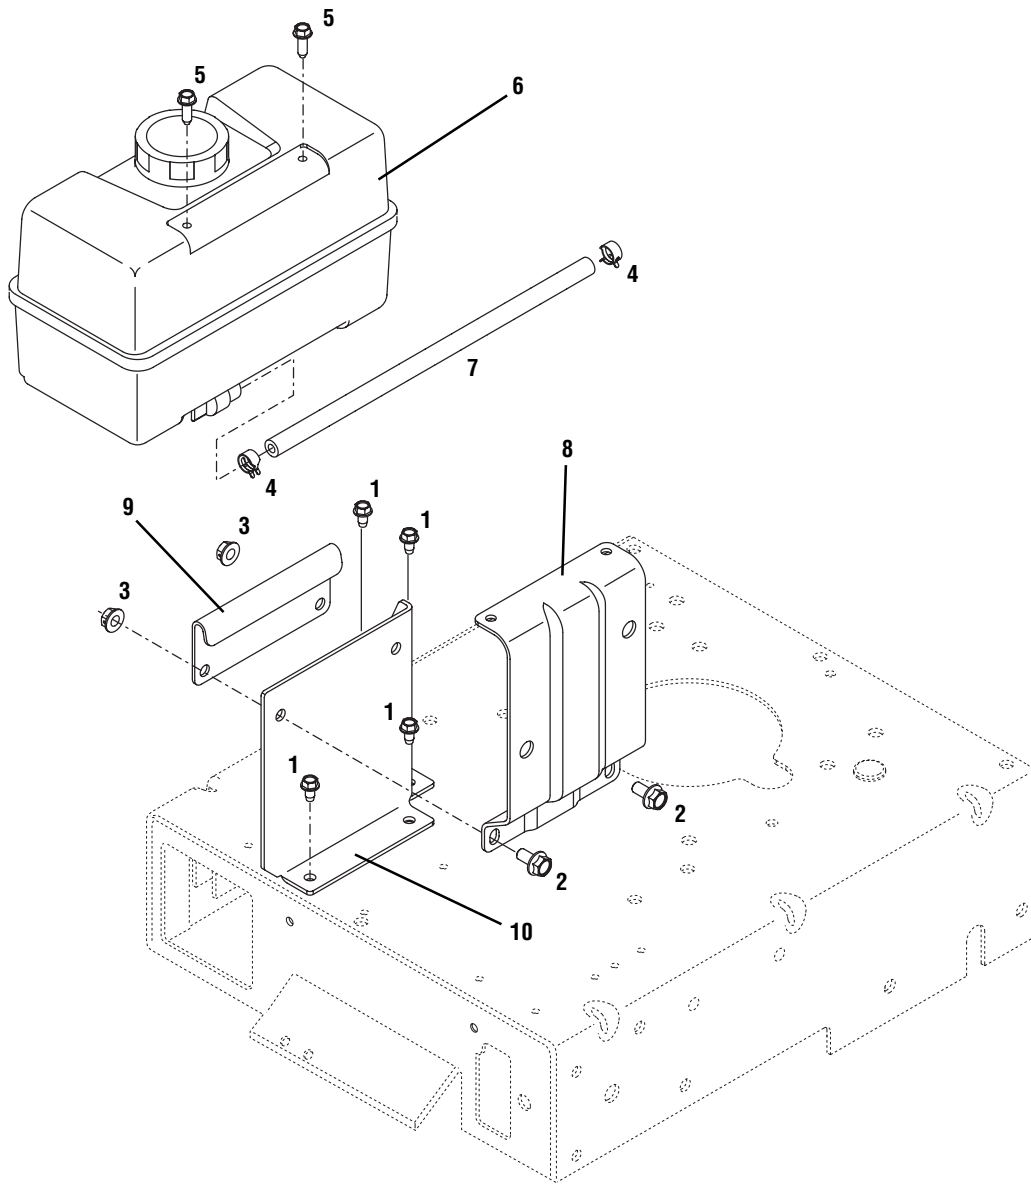

Wide-Cut Combination Mower

FUEL TANK ASSEMBLY

Ref.	Part	Description	Qty.
1	710-0599	Self-tapping Screw, 1/4-20 x 1/2.....	4
2	710-0759	Hex Flange Screw, 5/16-18 x 5/8.....	2
3	712-3004A	Flange Locknut, 5/16-18.....	2
4	726-0205	Hose Clamp.....	2
5	751B095337	Screw, K80 x 3.59.....	2
6	751B493337	Fuel Tank, 1 gal.(Incl. Fuel Cap).....	1
7	751-0535	Fuel Line, 12".....	1
8	781-0497	Mounting Bracket, Fuel Tank.....	1
9	781-0498	Support Bracket, Fuel Tank.....	1
10	787-01123	Bracket, Fuel Tank.....	1