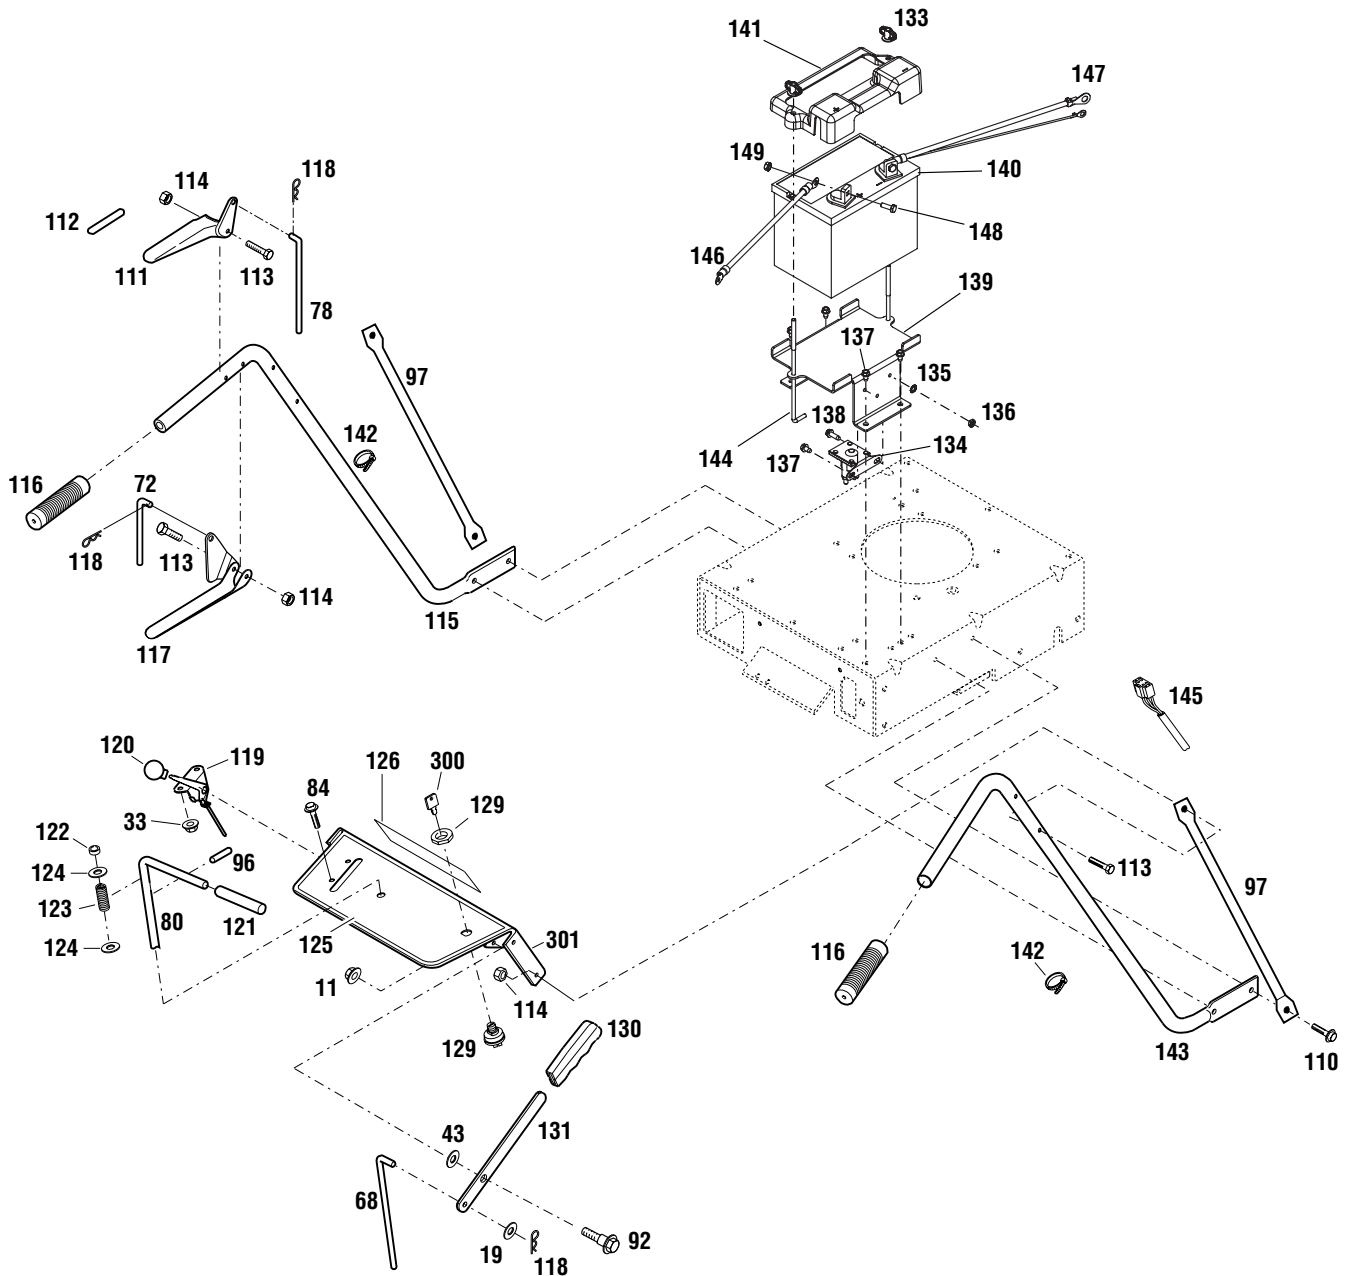

## HANDLEBAR AND CONSOLE ASSEMBLY

**HANDLEBAR AND CONSOLE ASSEMBLY**

Ref.	Part	Description	Qty.	Ref.	Part	Description	Qty.
11	1186393	Flange Locknut, 3/8-16.....	1	124	736-3019	Flat Washer, 1/2 .....	1
19	736-0275	Flat Washer, 5/16 .....	4	125	777S32064	Warning Decal (A) .....	1
33	1186389	Flange Locknut, 1/4-20.....	2		777S32233	Warning Decal (B) .....	1
43	1702646	Flat Washer, 1/2 .....	1	126	777D06080	Logo Decal (A) (B) .....	1
68	1769888	Upper Blade Rod .....	1	129	1734196	Ignition Switch (B) .....	1
72	1773607	Upper Transmission Rod.....	1	130	720-0313	Handle Grip .....	1
78	1769872	Upper Brake Rod.....	1	131	1768223	Mower Engage Lever.....	1
80	1769874	Shift Rod .....	1	133	712-0397	Wing Nut, 1/4-20 (B).....	2
84	710-0599	Flange Lock Screw, 1/4-20 x 1/2 .....	2	134	725-1426	Solenoid (B) .....	1
92	1703051	Shoulder Bolt .....	1	135	736-0222	External Lock Washer, 1/4 (B).....	1
96	1185279	Roll Pin, 1/4 x 2-1/4 .....	1	136	712-0298	Jam Nut, 1/4-20 (B) .....	1
97	1915545	Brace, Handlebar (A) (B) .....	2	137	710-0599	Self-tapping Screw, 1/4-20 x 1/2 (B).....	5
110	710-0817	Flange Lock Screw, 5/16 x 3/4 .....	4	138	710-0642	Self-tapping Screw, 1/4-20 x 3/4 (B).....	1
111	1770445	Control Handle .....	1	139	787-01120	Battery Bracket (B) .....	1
112	777I00001	Operator Presence Control Decal .....	1	140	725-1706	Battery, 270 CCA (B) .....	1
113	710-0136	Screw, 1/4-20 x 1-3/4, Grade 8 .....	6	141	731-0707A	Battery Cover (B) .....	1
114	712-3055	Locknut, 1/4-20 .....	2	142	725-0157	Plastic Tie.....	5
115	1764922	Left Handlebar (A) (B) .....	1	143	1764923	Right Handlebar (A) (B).....	1
116	1703539	Handle Grip .....	2	144	711-0222A	Battery Hold-down Rod (B) .....	2
117	1773605	Control Handle .....	1	145	725-04088	Wiring Harness (B).....	1
118	1717897	Hair Pin, 5/64 .....	3	146	725-04086	Red Wire, 12" (B) .....	1
119	1768191	Throttle Control .....	1	147	725-04087	Black Wire, 14" (B).....	1
120	1737118	Knob.....	1	148	710-3015	Hex Screw, 1/4-20 x .75 (B) .....	2
121	1737041	Handle Grip .....	1	149	712-0271	Hex Sems Nut, 1/4-20 (B) .....	2
122	1715716	Nylon Bushing.....	1	300	725-0201	Ignition Key (B) .....	2
123	1721492	Compression Spring.....	1	301	1768625	Console Assembly.....	1