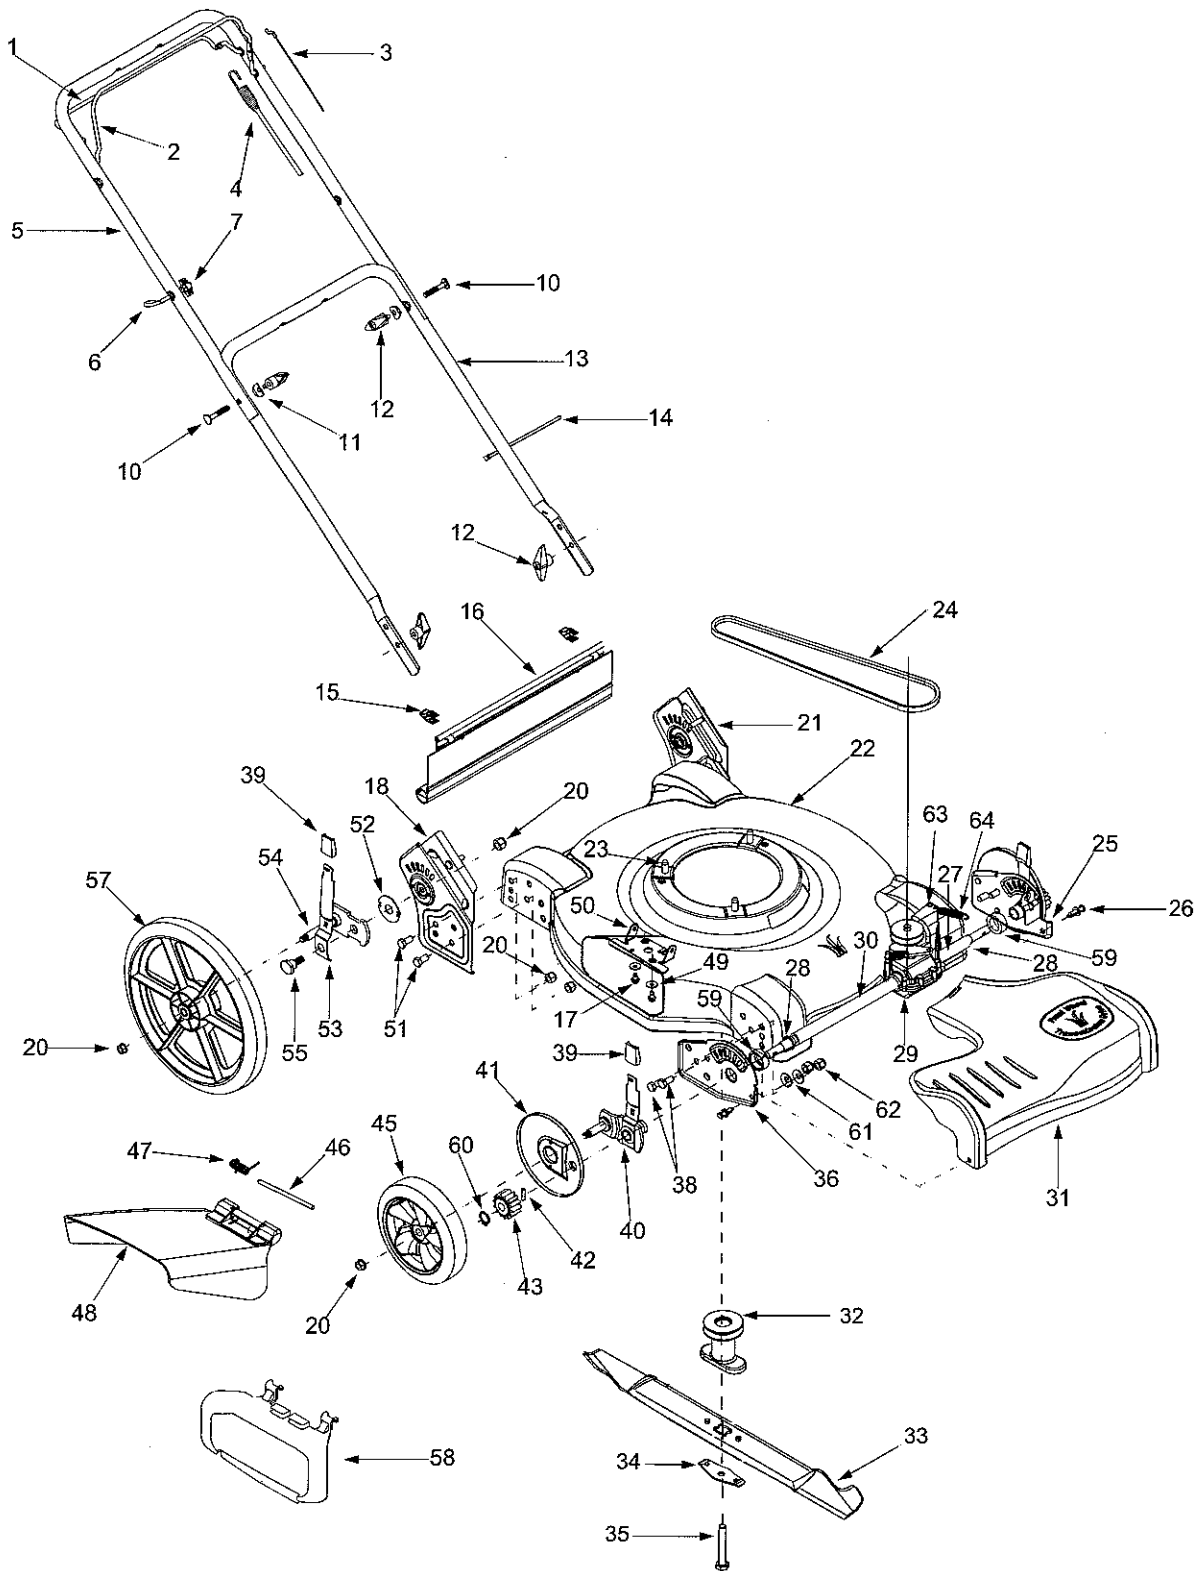

SECTION 9: PARTS LIST FOR MODEL SERIES 520

Model Series 520

Ref. No.	Part No.	Part Description	Ref. No.	Part No.	Part Description
1.	747-1214	Drive Control Handle	34.	736-0524A	Bell Blade Support
2.	747-1161A	Blade Control Handle	35.	710-1044	Hex Cap Screw 3/8-24 x 1.5
3.	746-1113	Blade Control Cable - 37.75"	36.	782-0584	Forward Height Adjustment Plate - RH
	746-1132	Blade Control Cable - 40.75"	38.	710-0514	Hex Cap Screw 3/8-16 x 1.00
	746-1114	Blade Control Cable- 50.5"	39.	720-0426	Adjustment Knob
4.	746-04048	Drive Control Cable	40.	682-0544	Spring Lever Assembly - RH (FWD)
5.	749-1092A	Upper Handle		682-0545	Spring Lever Assembly - LH (FWD)
6.	710-1205	Eye Bolt	41.	731-2522	Wheel Dust Cover
7.	720-0279	Wing Nut 1/4-20	42.	715-0221	Pin
10.	710-1174	Carriage Bolt 5/16-18 x 2.0	43.	717-1762	Spur Gear 14T - RH
11.	736-0451	Shoulder Washer.320 ID x 93 OD		717-1761	Spur Gear 14T - LH
12.	720-0284	Wing Nut	45.	634-0190	Front Wheel 8 x 1.8
13.	749-04037	Lower Handle	46.	747-0710	Hinge Pin
14.	725-0157	Cable Tie	47.	732-1014	Torsion Spring
15.	17098	Hinge Clip	48.	731-1034B	Side Discharge Assembly
16.	731-2537	Trail Shield	49.	736-0270	Bell Washer.265 ID x 75 OD
17.	710-0599	Hex Screw 1/4-20 x 500	50.	17032A	Deflector Chute Adapter
18.	682-3062A	Handle Bracket Assembly - RH	51.	710-0216	Hex Cap Screw 3/8-16 x 75
20.	712-0431	Lock Nut 3/8-16	52.	741-0717	Thrust Bearing .688 ID x 1.938 OD
21.	682-3063A	Handle Bracket Assembly- LH	53.	732-0984B	Spring Lever
22.	687-02046	22" Deck Assembly	54.	687-02080	Rear Pivot Arm Assembly - RH
23.	710-0654A	Hex Washer Screw 3/8-16 x 1.0		687-02079	Rear Pivot Arm Assembly - LH
24.	754-04003	V-Belt	55.	738-1127	Shoulder Screw 3/8-16
25.	782-0585A	Forward Height Adjustment Plate - LH	57.	734-04082	Rear Wheel 12 x 1.8
26.	728-0199	Rivet	58.	631-04045	Snap Mulching Plug
27.	750-04120	Sleeve Spacer.550 ID x 3.3	59.	748-0390	Bearing Support Spacer
28.	716-0198	Retainer Ring	60.	716-0865	Snap Ring.500
29.	618-04025	Transmission Assembly Complete	61.	736-0105	Bell Washer.375 x 870 x 063
30.	750-04119	Sleeve Spacer.550 ID x 7.95	62.	712-0130	Hex Lock Nut 3/8-16
31.	731-0073	Transmission Cover	63.	710-04121	Screw (Included with Item #29)
32.	748-04016A	Blade Adapter	64.	732-04049	Extension Spring 47 OD x 2.50
33.	742-0742A	22" Mulching Blade			