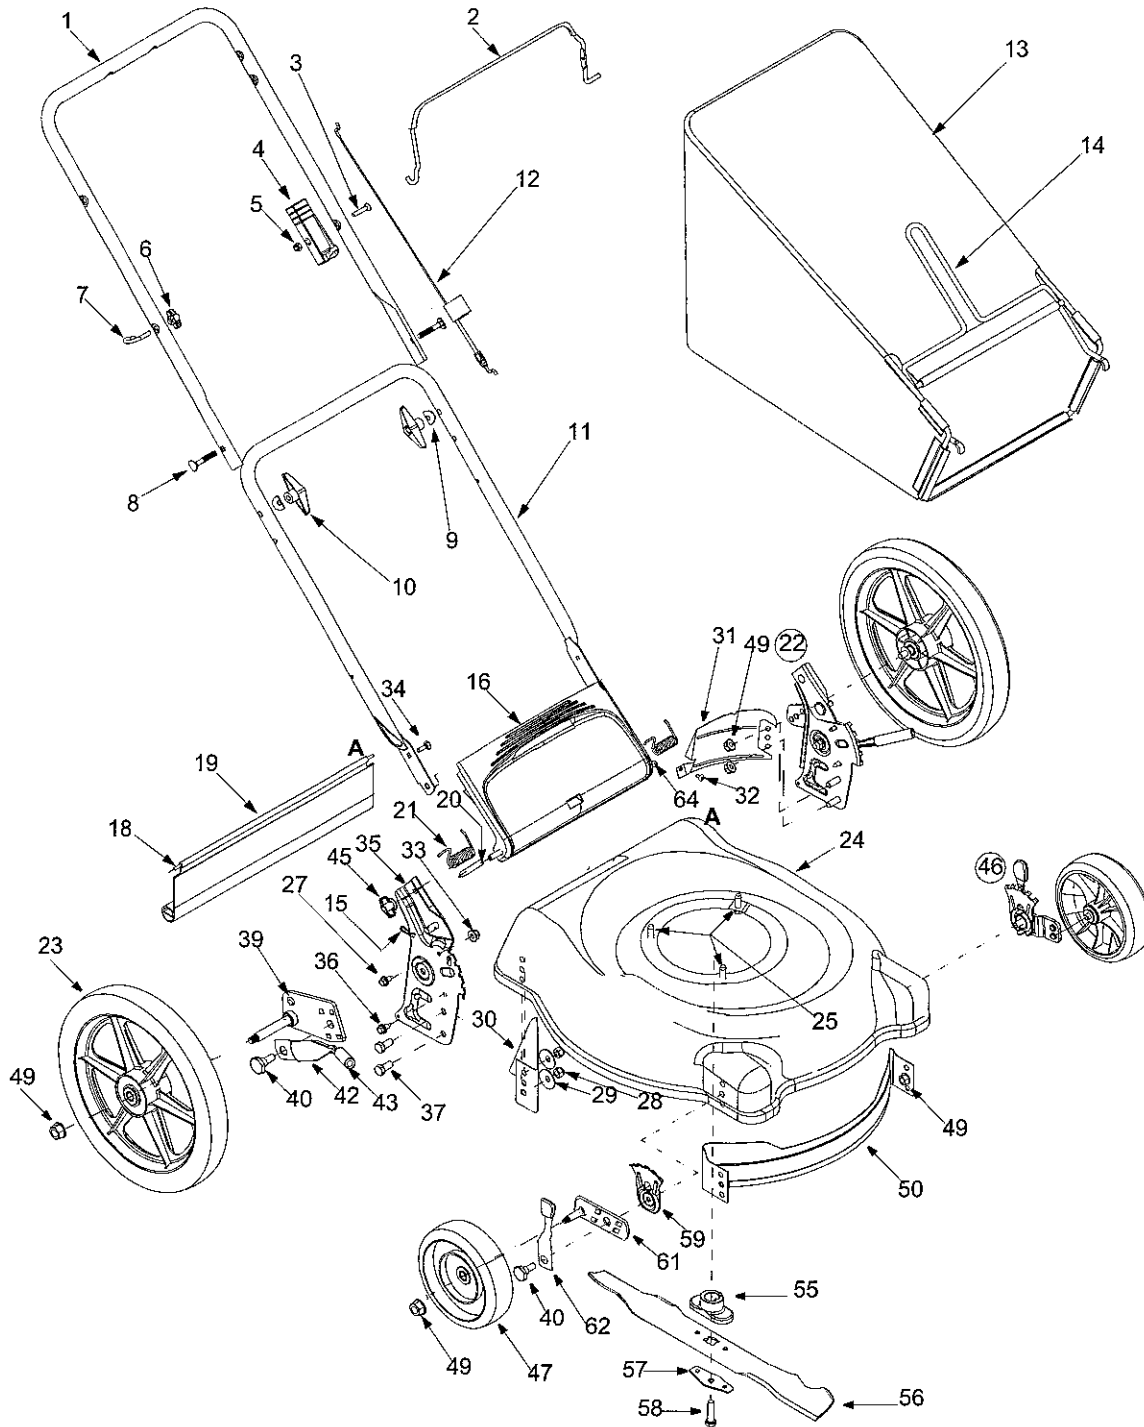

SECTION 9: PARTS LIST FOR SERIES 580

Series 580

Ref. No.	Part No.	Part Description	Ref. No.	Part No.	Part Description
1	749-1092A	Upper Handle	31	782-5003	Rear Baffle - LH
2	747-1161A	Control Handle	32	710-1017	Tap Screw 1/4-14 x .625
3	710-1270	C-Sunk Screw 1/4-20 x 1.3"	33	712-3005	Flange Lock Nut 3/8-16
4	746-0883	Throttle Housing	34	710-0703	Hex Carriage Screw 1/4-20
5	712-0324	Hex Lock Nut 1/4-20	35	687-02033	Handle Bracket Assembly — RH
6	720-0279	Handle Knob		687-02031	Handle Bracket Assembly — LH
7	710-1205	Rope Guide	36	710-1652	TT Screw 1/4-14 x .625
8	710-1174	Carriage Bolt 5/16-18 x 2	37	710-0216	Hex Screw 3/8-16 x 0.75
9	736-0451	Shoulder Washer .320 ID x .930 OD	38	710-0514	Hex Cap Screw 3/8-16 x 1.0
10	720-0284	Wing Nut	39	687-02039	Pivot Bar Assembly — RH
11	749-0928A	Lower Handle		687-02040	Pivot Bar Assembly — LH
12	746-0957	Control Cable 37.25"	40	738-0507B	Shoulder Screw
	746-1130	Control Cable 40"	42	732-0866	Spring Lever
	746-1137	Control Cable 53"	43	720-0312	Grip: Spring Lever
13	664-04005	Grass Bag	45	712-0397	Wing Nut
14	747-04080	Grass Catcher Frame	46	687-02074	Front Height Adjuster Assembly — RH
15	714-0104	Hairpin Clip		687-02075	Front Height Adjuster Assembly — LH
16	731-04134	Grass Bag Door	47	734-1987	Front Wheel: 8-Spoke Bar Gray 8 x 2
17	782-5007A	Rear Mulch Plug		734-2005A	Front Wheel: Zag Trd. Gray 8 x 2.125 †
18	732-0700	Wire Rod	49	712-0431	Flange Lock Nut 3/8-16
19	731-1236	Trailshield	50	782-5002A	Front Baffle
20	750-04162	Spacer 375 O.D. x 50 I.D. x 1.02"	55	748-0376C	Blade Adapter
21	732-04090	Torsion Spring — RH	56	742-0741	Blade: 21" Mulching
	732-04089	Torsion Spring — LH	57	736-0524A	Blade Bell Support
22	687-02056	Handle Bracket Assembly — RH	58	710-1044	Hex Cap Screw 3/8-24 x 1.5
	687-02057	Handle Bracket Assembly — LH	59	15261A	Height Adjustment Plate
23	734-04082	Rear Wheel: 8-Spoke Bar Gray 12 x 2	60	720-0426	Knob
	734-04093	Rear Wheel: Zag Trd. Gray 12 x 2.125 †	61	687-02077	Pivot Bar Assembly — RH
24	787-01103	Deck: 21"		687-02076	Pivot Bar Assembly — LH
25	710-0654A	Hex Washer Screw 3/8-16 x 1.0	62	732-0404	Spring Lever
26	736-0270	Bell Washer 265 ID x 75 OD	64	747-0996	Chute Door Pivot Rod
28	712-0130	Hex Lock Nut 3/8-16	66	731-1426A	Hubcap Radial Spoke Yellow † (NS)
29	736-0356	Bell Washer 390 ID x 380 OD		731-0981A	Hubcap Radial Spoke Gray † (NS)
30	782-5004A	Rear Baffle - RH			