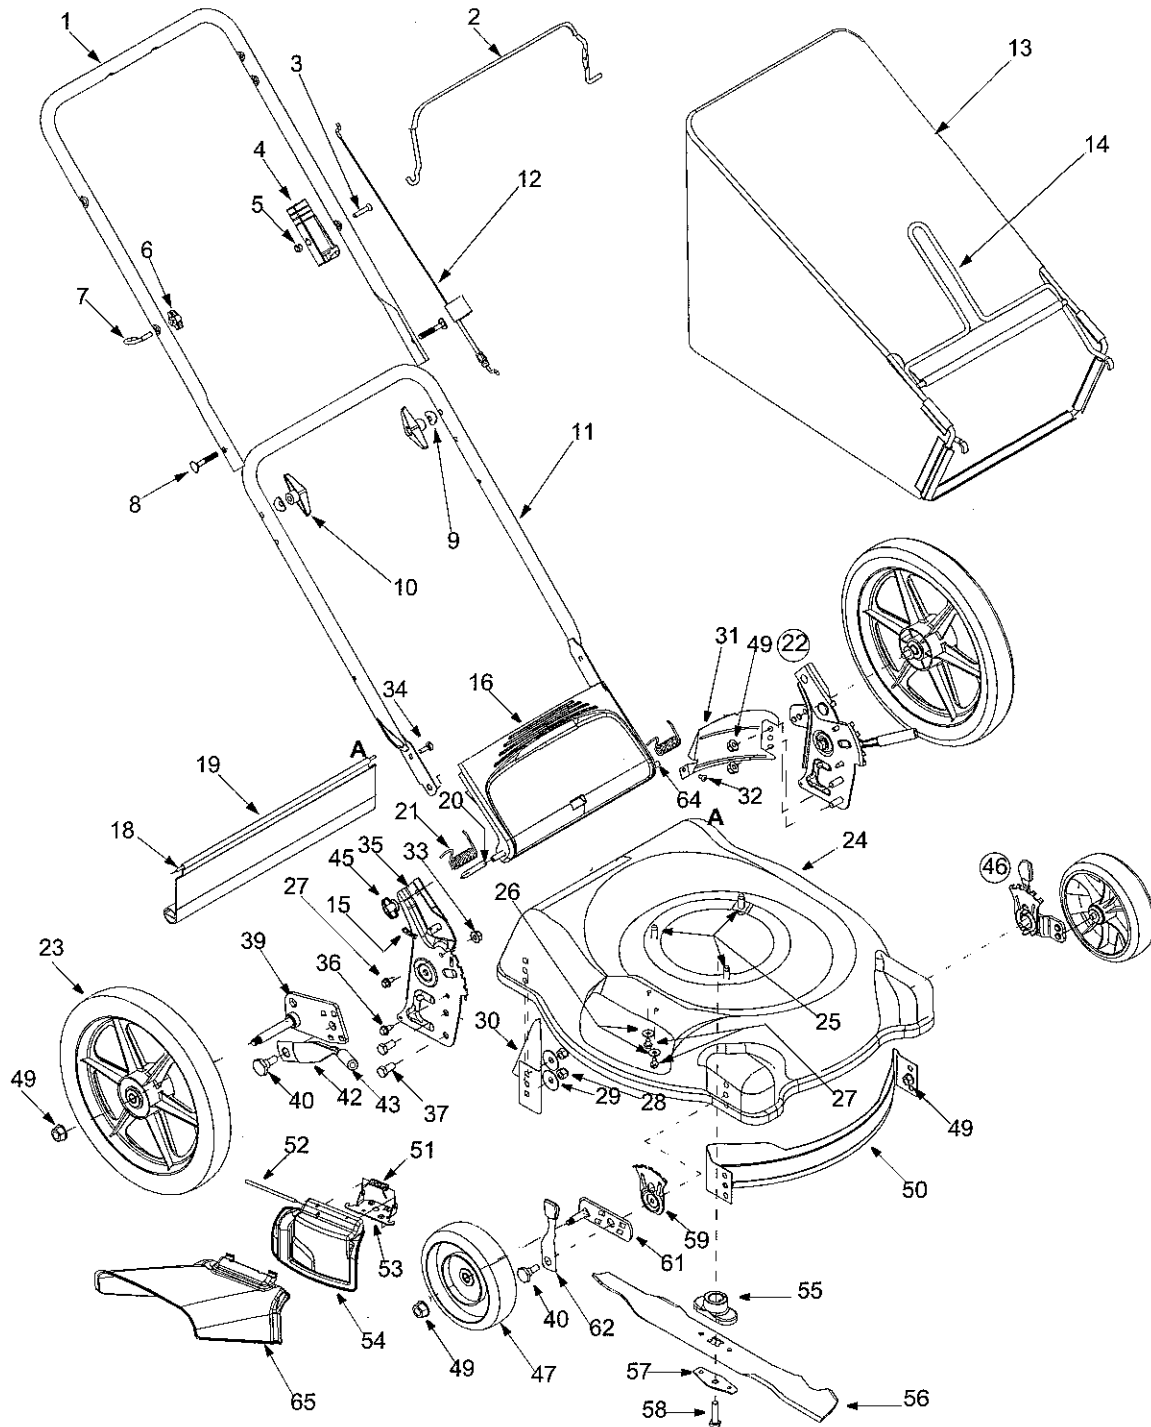

SECTION 10: PARTS LIST FOR SERIES 540

Series 540

Ref. No.	Part No.	Part Description	Ref. No.	Part No.	Part Description
1	749-1092A	Upper Handle	33	712-3005	Flange Lock Nut 3/8-16
2	747-1161A	Control Handle	34	710-0703	Hex Carriage Screw 1/4-20
3	710-1270	C-Sunk Screw 1/4-20 x 1.3"	35	687-02033	Handle Bracket Assembly — RH
4	746-0883	Throttle Housing		687-02031	Handle Bracket Assembly — LH
5	712-0324	Hex Lock Nut 1/4-20	36	710-1652	TT Screw 1/4-14 x .625
6	720-0279	Handle Knob	37	710-0216	Hex Screw 3/8-16 x 0.75
7	710-1205	Rope Guide	38	710-0514	Hex Cap Screw 3/8-16 x 1.0
8	710-1174	Carriage Bolt 5/16-18 x 2"	39	687-02039	Pivot Bar Assembly — RH
9	736-0451	Shoulder Washer .320 ID x .930 OD		687-02040	Pivot Bar Assembly — LH
10	720-0284	Wing Nut	40	738-0507B	Shoulder Screw
11	749-0928A	Lower Handle	42	732-0866	Spring Lever
12	746-0957	Control Cable 37.25"	43	720-0312	Grip: Spring Lever
	746-1130	Control Cable 40"	45	712-0397	Wing Nut
	746-1137	Control Cable 53	46	687-02074	Front Height Adjuster Assembly — RH
13	664-04005	Grass Bag		687-02075	Front Height Adjuster Assembly — LH
14	747-04080	Grass Catcher Frame	47	734-1987	Front Wheel: 8-Spoke Bar Gray 8 x 2
15	714-0104	Hairpin Clip		734-2005A	Front Wheel: Zag Trd. Gray 8 x 2.125 †
16	731-04134	Grass Bag Door	49	712-0431	Flange Lock Nut 3/8-16
17	782-5007A	Rear Mulch Plug	50	782-5002A	Front Baffle
18	732-0700	Wire Rod	51	732-1014	Torsion Spring
19	731-1236	Trailshield	52	747-0710	Hinge Pin
20	750-04162	Spacer 375 O.D. x .50 I.D. x 1.02"	53	782-7006	Hinge Mounting Bracket
21	732-04090	Torsion Spring — RH	54	731-04161	Mulching Plug
	732-04089	Torsion Spring — LH	55	748-0376C	Blade Adapter
22	687-02056	Handle Bracket Assembly — RH	56	742-0741	Blade: 21" Mulching
	687-02057	Handle Bracket Assembly — LH	57	736-0524A	Blade Bell Support
23	734-04082	Rear Wheel: 8-Spoke Bar Gray 12 x 2	58	710-1044	Hex Cap Screw 3/8-24 x 1.5
	734-04093	Rear Wheel: Zag Trd. Gray 12 x 2.125 †	59	15261A	Height Adjustment Plate
24	787-01104	Deck 21"	60	720-0426	Knob
25	710-0654A	Hex Washer Screw 3/8-16 x 1.0	61	687-02077	Pivot Bar Assembly — RH
26	736-0270	Bell Washer 265 ID x 75 OD		687-02076	Pivot Bar Assembly — LH
28	712-0130	Hex Lock Nut 3/8-16	62	732-0404	Spring Lever
29	736-0356	Bell Washer .390 ID x .380 OD	64	747-0996	Chute Door Pivot Rod
30	782-5004	Rear Baffle - RH	65	731-04177	Side Discharge Deflector
31	782-5003	Rear Baffle - LH	66	731-1426A	Hubcap Radial Spoke Yellow† (NS)
32	710-1017	Tap Screw 1/4-14 x .625.		731-0981A	Hubcap Radial Spoke Gray † (NS)