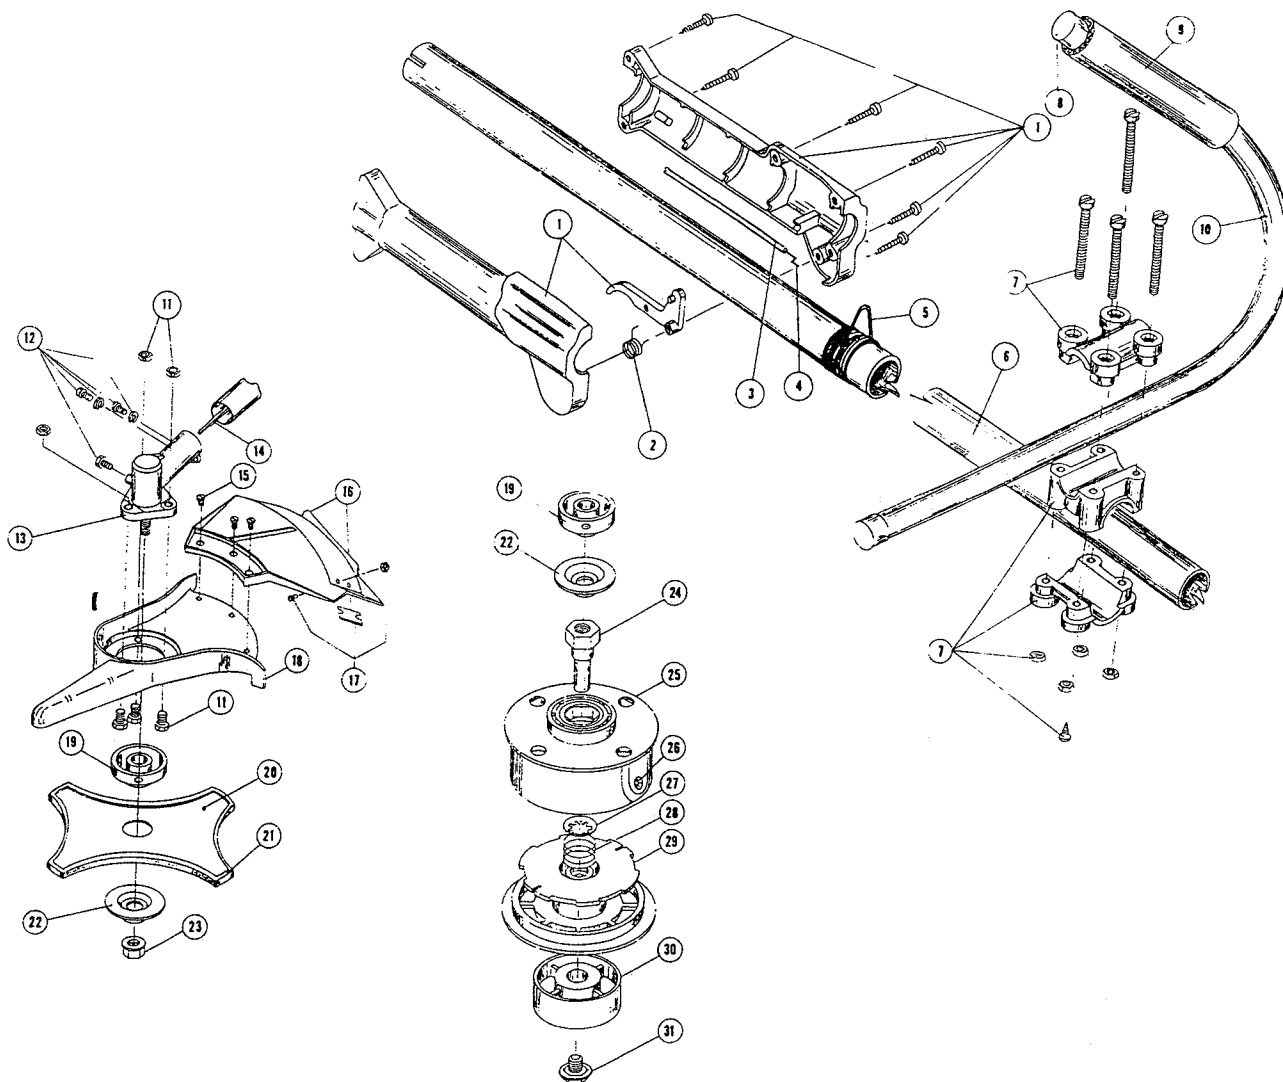

The above part numbers are for serial numbers 201045670 and greater.

**BOOM & TRIMMER PARTS - TURF POWER 780TP**

Item	Part No.	Description
1	180277	Throttle Housing and Trigger Assembly
2	610314	Throttle Trigger Spring
3	180021	Throttle Cable Housing
4	180127	Throttle Cable
5	610327	Shoulder Strap Clamp
6	147798	Drive Shaft Housing Assembly
7	683295	Handle Bracket Assembly
8	612021	Tube Closure
9	612831	Grip
10	147369	J-Handle Assembly (items 7 and 8)
11	147539	Guard Mounting Screws
12	147677	Mounting Hardware and Grease Plug Assembly
13	147488	Gear Box Assembly (items 16, 23, 26-27)
14	147542	Flexible Drive Shaft
15	683304	Guard Mounting Screws
16	683299	Guard and Blade Assembly
17	682061	Blade Assembly
18	147492	Guard Mount
19	147489	Blade Driver
20	145873	Blade
21	147670	Blade Cover

Item	Part No.	Description
22	147490	Blade Retaining Washer
23	147491	Lock Nut
24	612483	Spool Shaft
25	147594	Outer Spool and Eyelet Assembly
26	145566	Eyelet
27	612026	Retainer (10 pack)
28	610636	Spring
29	147495	Inner Reel
30	147496	Bump Head Knob Assembly
31	147676	Bump Head Bolt
*	682075	Shoulder Strap Assembly
*	147299	Locking Rod Tool
*	147498	Replacement Head Assembly (24-31)