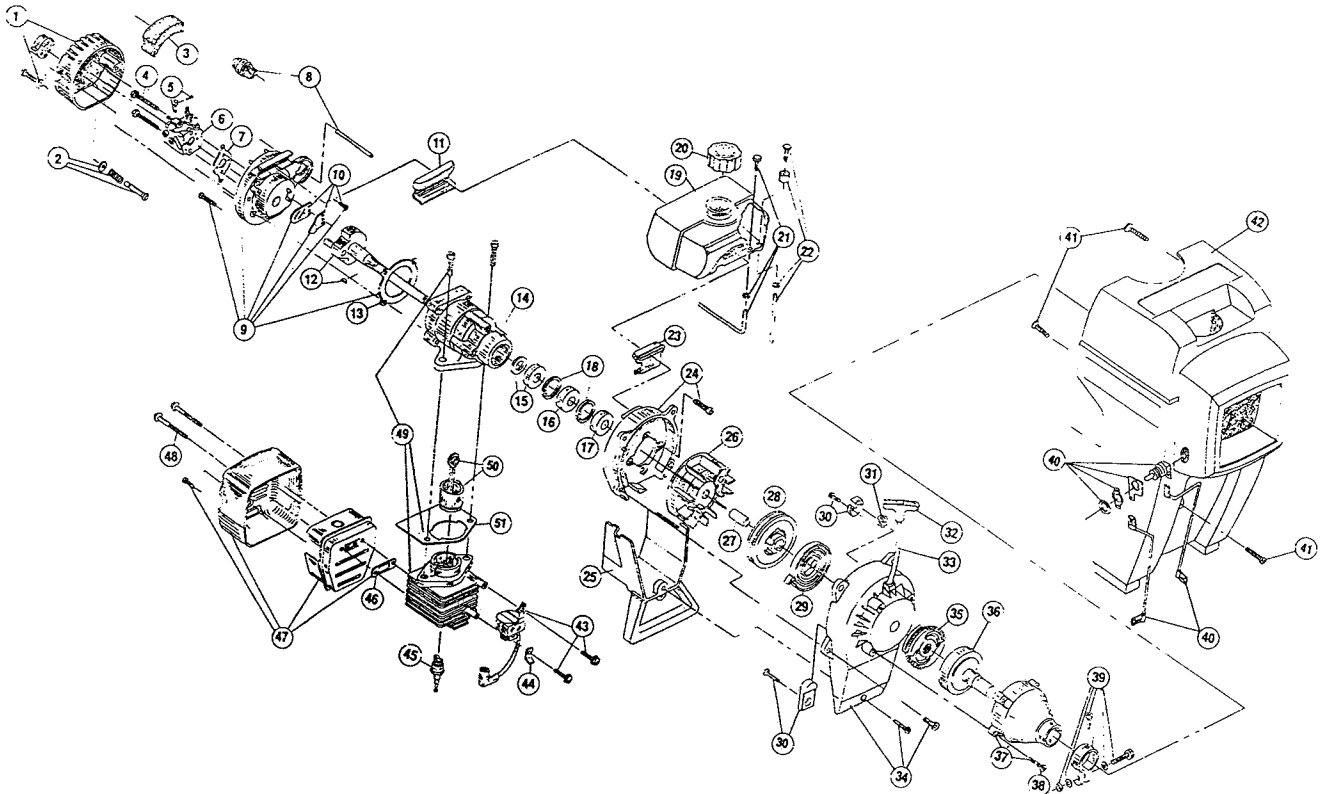

ENGINE PARTS - TURF POWER 780TP

Item	Part No.	Description	Item	Part No.	Description
1	683414	Carburetor/Air Cleaner Cover Assembly (includes items 2 and 3)	35	153591	Clutch Rotor Assembly
2	682052	Choke Knob Assembly	36	153592	Clutch Drum Assembly
3	610312	Air Cleaner Filter	37	147354	Clutch Cover Assembly
4	682505	Carburetor Mounting Screw Assembly	38	145888	Clutch Cover Screw Assembly
5	682048	Throttle Adjustment Assembly (Walbro)	39	153597	Upper Clamp Assembly
5	147640	Throttle Adjustment Assembly (Tillotson)	40	147367	Switch and Lead Assembly
6	147602	Carburetor Assembly	41	147500	Engine Cover Screw Assembly
7	610675	Carburetor Gasket (10 pack)	42	180334	Engine Cover Assembly
8	683974	Primer Hose and Assembly	43	683390	Module Assembly
9	180033	Carburetor Mount Assembly	44	611063	Ground Tab
10	147573	Reed Assembly	45	180333	Spark Plug
11	612134	Rear Mounting Pad	46	610672	Exhaust Gasket (10 pack)
12	180022	Power Shaft Assembly	47	180119	Muffler Assembly
13	612115	Carburetor Mount Gasket (10 pack)	48	147575	Muffler Mounting Bolt Assembly
14	147015	Crankcase	49	180063	Cylinder Assembly
15	682041	Inner Bearing Assembly	50	147012	Piston and Rod Assembly
16	610309	Seal	51	145564	Cylinder Gasket (10 pack)
17	610308	Outer Bearing Assembly	*	180034	Engine Hardware Kit
18	682040	Snap Ring Assembly	*	180011	Engine Gasket Kit
19	147580	Fuel Tank Assembly (includes items 20-22)	*	153308	O.E.M. Carburetor Repair Kit (Walbro)
20	180000	Fuel Cap Assembly	*	147170	O.E.M. Carburetor Repair Kit (Tillotson)
21	147290	Return Line Assembly	*	153309	Gasket-Diaphragm Repair Kit (Walbro)
22	682039	Fuel Line Assembly	*	147171	Gasket-Diaphragm Repair Kit (Tillotson)
23	145308	Front Mounting Pad	*	682507	Piston Ring
24	683065	Shroud Assembly	*	180027	Short Block Assembly
25	683078	Shroud Extension and Stand	*	180026	Crankcase Service Assembly (items 12, 14-18, 45, 49-51)
26	153624	Flywheel Assembly	*	610676	Flywheel Key (10 pack)
27	145918	Spacer			
28	683856	Recoil Pulley Assembly			
29	613102	Recoil Spring			
30	682546	Pulley Retainer Assembly			
31	611061	Rope Guide			
32	610300	Pull Handle			
33	613103	Rope			
34	683600	Starter Housing Assembly			
			*	not shown	

The above part numbers are for serial numbers 201045670 and greater.