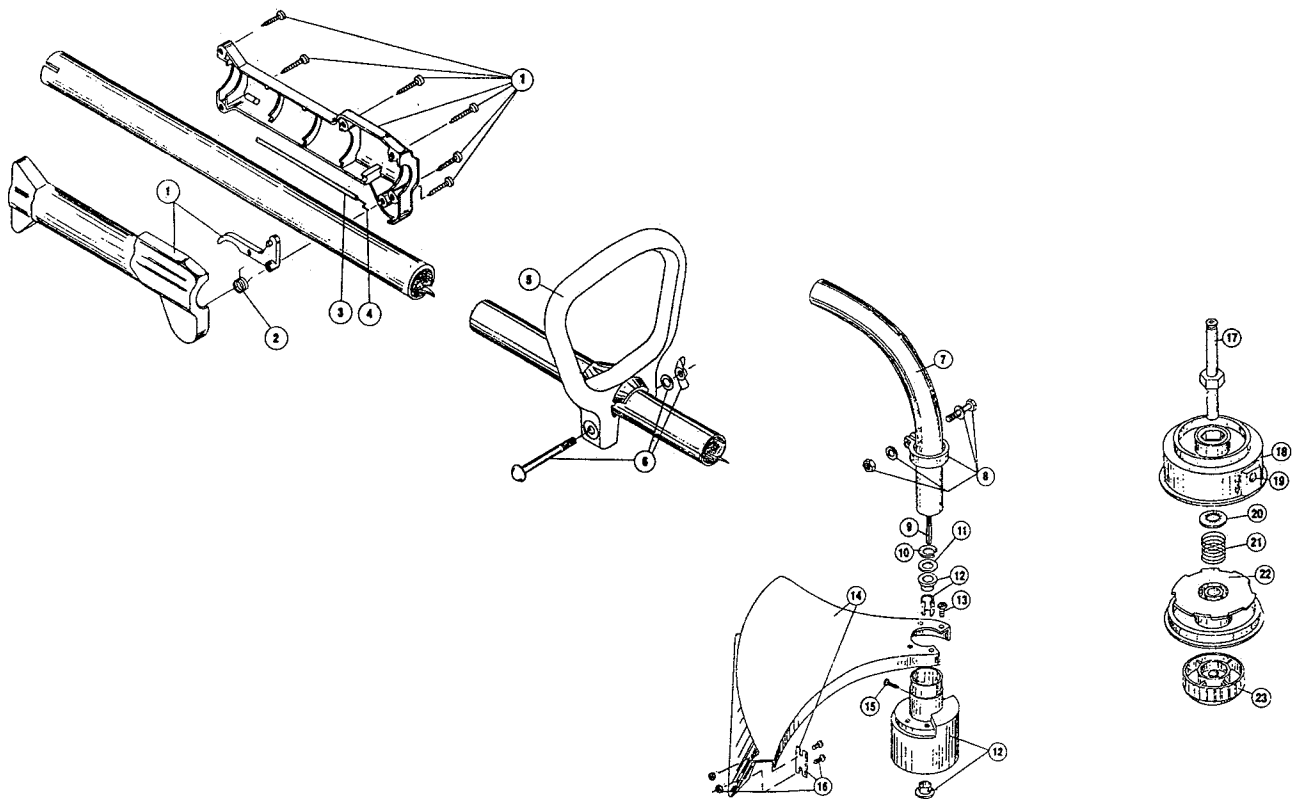

The above part numbers are for serial numbers 201041445 and greater.

BOOM & TRIMMER PARTS - TURF POWER 764TP

Item	Part No.	Description
1	180277	Throttle Housing and Trigger Assembly
2	610314	Throttle Trigger Spring
3	147594	Throttle Cable Housing
4	610315	Throttle Cable
5	145819	D-Handle
6	153523	D-Handle Hardware Assembly
7	180094	Drive Shaft Housing Assembly
8	153597	Lower Clamp Assembly
9	682064	Flexible Drive Shaft
10	145570	Retaining Ring
11	145567	Washer
12	153312	Bushing Housing Assembly
13	153318	Guard Mounting Screw Assembly
14	147593	Guard and Blade Assembly
15	145569	Anti-Rotation Screw
16	682061	Blade Assembly
17	153313	Spool Shaft
18	153619	Outer Spool and Eyelet Assembly

Item	Part No.	Description
19	145566	Eyelet
20	610660	Retainer (10 pack)
21	610317	Spring
22	153600	Inner Reel
23	153066	Bump Head Knob Assembly

Optional Accessories

- * 610375 Monofil Cutting Line, 50 ft.
- * 153577 Spool and Line (30 ft.) Assembly
- * 682075 Shoulder Strap Assembly
- * 147823 Replacement Head Assembly (8-23)
- * not shown