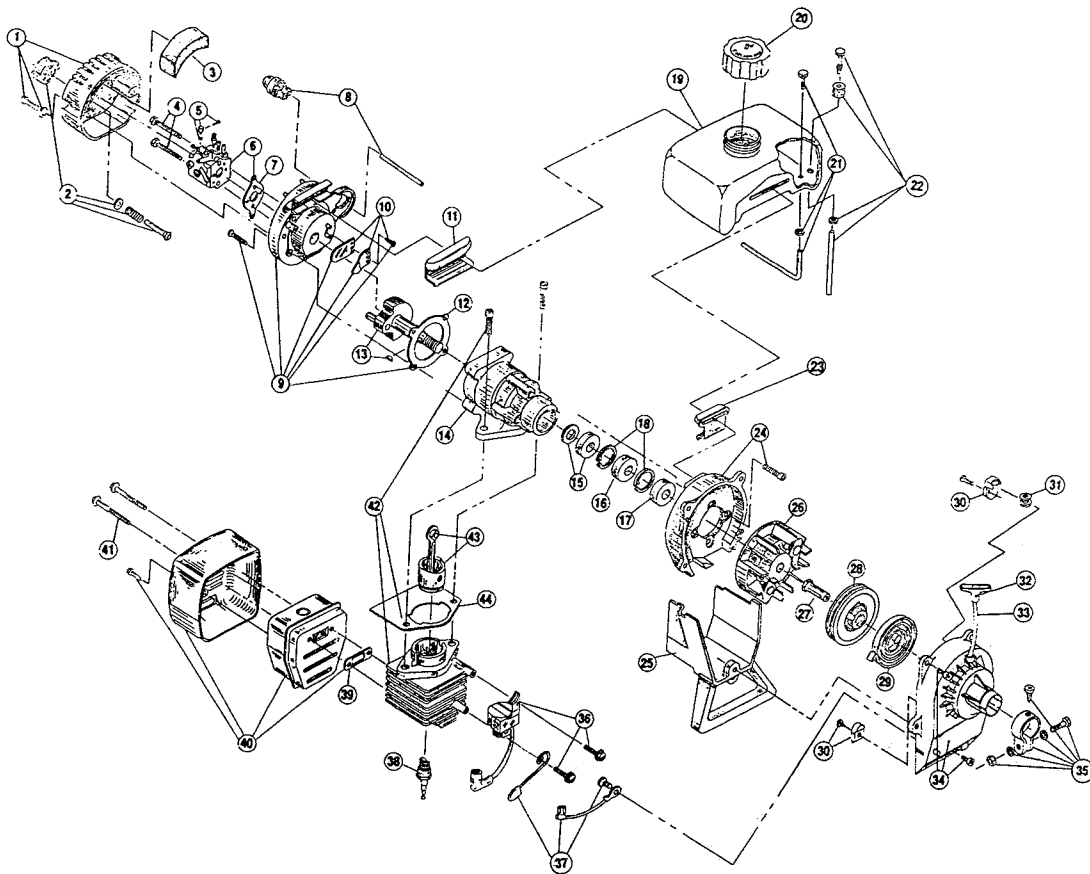

ENGINE PARTS - TURF POWER 764TP

<u>Item</u>	<u>Part No.</u>	<u>Description</u>	<u>Item</u>	<u>Part No.</u>	<u>Description</u>
1	683414	Carburetor/Air Cleaner Cover Assembly (includes items 2 and 3)	34	180332	Starter Housing Assembly
2	682052	Choke Knob Assembly	35	153597	Upper Clamp Assembly
3	610312	Air Cleaner Filter	36	683390	Module Assembly
4	682505	Carburetor Mounting Screw Assembly	37	153611	Switch Assembly
5	682048	Throttle Adjustment Assembly (Walbro)	38	180333	Spark Plug
5	147640	Throttle Adjustment Assembly (Tillotson)	39	610672	Exhaust Gasket (10 pack)
5	180092	Throttle Adjustment Assembly (Zama)	40	180119	Muffler Assembly
6	147572	Carburetor Assembly	41	147575	Muffler Mounting Bolt Assembly
7	610675	Carburetor Gasket (10 pack)	42	147598	Cylinder Assembly
8	683974	Primer Hose and Assembly	43	180001	Piston and Rod Assembly
9	180033	Carburetor Mount Assembly	44	145564	Cylinder Gasket (10 pack)
10	147573	Reed Assembly	*	180012	Engine Hardware Kit
11	612134	Rear Mounting Pad	*	180011	Engine Gasket Kit
12	612115	Carburetor Mount Gasket (10 pack)	*	153308	O.E.M. Carburetor Repair Kit (Walbro)
13	180002	Power Shaft Assembly	*	147170	O.E.M. Carburetor Repair Kit (Tillotson)
14	147015	Crankcase	*	180090	O.E.M. Carburetor Repair Kit (Zama)
15	682041	Inner Bearing Assembly	*	153309	Gasket-Diaphragm Repair Kit (Walbro)
16	610309	Seal	*	147171	Gasket-Diaphragm Repair Kit (Tillotson)
17	610308	Outer Bearing Assembly	*	180091	Gasket-Diaphragm Repair Kit (Zama)
18	682040	Snap Ring Assembly	*	180013	Piston Ring
19	180298	Fuel Tank Assembly (includes items 20-22)	*	180010	Short Block Assembly (items 13-18, 38, 43-44)
20	180000	Fuel Cap Assembly	*	180009	Crankcase Service Assembly (items 13-18)
21	147290	Return Line Assembly	*	610676	Flywheel Key (10 pack)
22	682039	Fuel Line Assembly	*	147544	Starter Housing Screw Set
23	145308	Front Mounting Pad			
24	153520	Shroud Assembly			
25	153403	Shroud Extension and Stand			
26	153624	Flywheel Assembly			
27	610303	Square Drive Nut			
28	683856	Recoil Pulley Assembly			
29	613102	Recoil Spring			
30	153644	Pulley Retainer Assembly			
31	611061	Rope Guide			
32	610300	Pull Handle			
			*	not shown	

The above part numbers are for serial numbers 201041445 and greater.