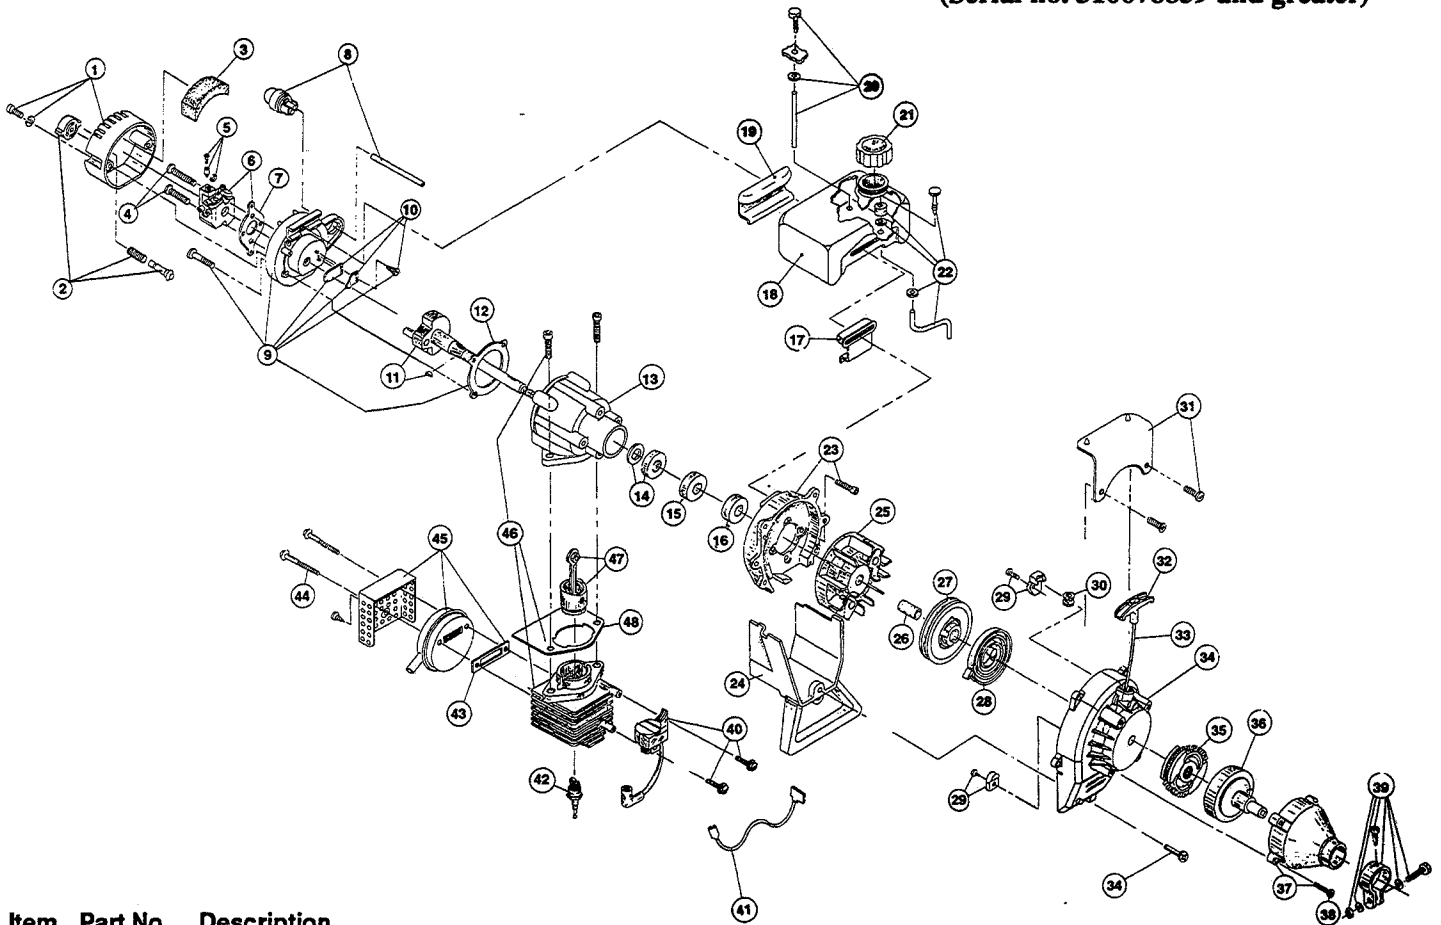

**ENGINE PARTS - SINGER GC31**

(Serial no. 310078839 and greater)

Item	Part No.	Description
1	683414	Carburetor/Air Cleaner Cover Assembly (includes items 2 and 3)
2	682052	Choke Knob Assembly
3	610312	Air Cleaner Filter
4	682505	Carburetor Mounting Screw Assembly
5	682048	Throttle Adjustment Assembly (Walbro)
6	180527	Carburetor Assembly
7	610675	Carburetor Gasket (10 pack)
8	683974	Primer Hose Assembly
9	180033	Carburetor Mount Assembly
10	147573	Reed Assembly
11	180022	Power Shaft Assembly
12	612115	Carburetor Mount Gasket (10 pack)
13	180026	Crankcase Service Assembly (items 11, 13-16)
14	682041	Inner Bearing Assembly
15	610309	Seal
16	610308	Outer Bearing Assembly
17	145308	Front Mounting Pad
18	147457	Fuel Tank Assembly (includes 20-22)
19	612134	Rear Mounting Pad
20	147290	Return Line Assembly
21	180000	Fuel Cap Assembly
22	682039	Fuel Line Assembly
23	683065	Shroud Assembly
24	153403	Shroud Extension and Stand
25	153624	Flywheel Assembly
26	145918	Spacer
27	683856	Recoil Pulley
28	613102	Recoil Spring
29	153644	Recoil Retainer Assembly

**BOOM & CULTIVATOR PARTS - SINGER GC31**

(Serial no. 310078839 and greater)

Item	Part No.	Description
1	147465	Throttle Assembly
2	612831	Grip
3	612021	Tube Closure
4	147461	Handle Bar
5	147462	Clamp Assembly
6	147501	Engine Bracket Mounting Hardware
7	147464	Engine Mount Bracket, R.H.
8	147463	Engine Mount Bracket, L.H.
9	682035	Switch Assembly
10	683295	Handle Bracket Assembly
11	147460	Grip
12	147459	Drive Shaft Housing Assembly
13	147458	Flexible Drive Shaft
14	180287	Retainer Sleeve
15	147466	Guard Mounting Hardware
16	147467	Wheel Bracket Mounting Hardware
17	180319	Guard
18	180320	Wheel Bracket Assembly
19	147469	Wheel Assembly
20	147473	Tine Fastener Assembly
21	147471	Tine Assembly (Left Outer, Right Inner)
22	147472	Tine Assembly (Left Inner, Right Outer)
23	147474	Gear Box Assembly
24	180288	Retainer Bolt Sleeve Assembly