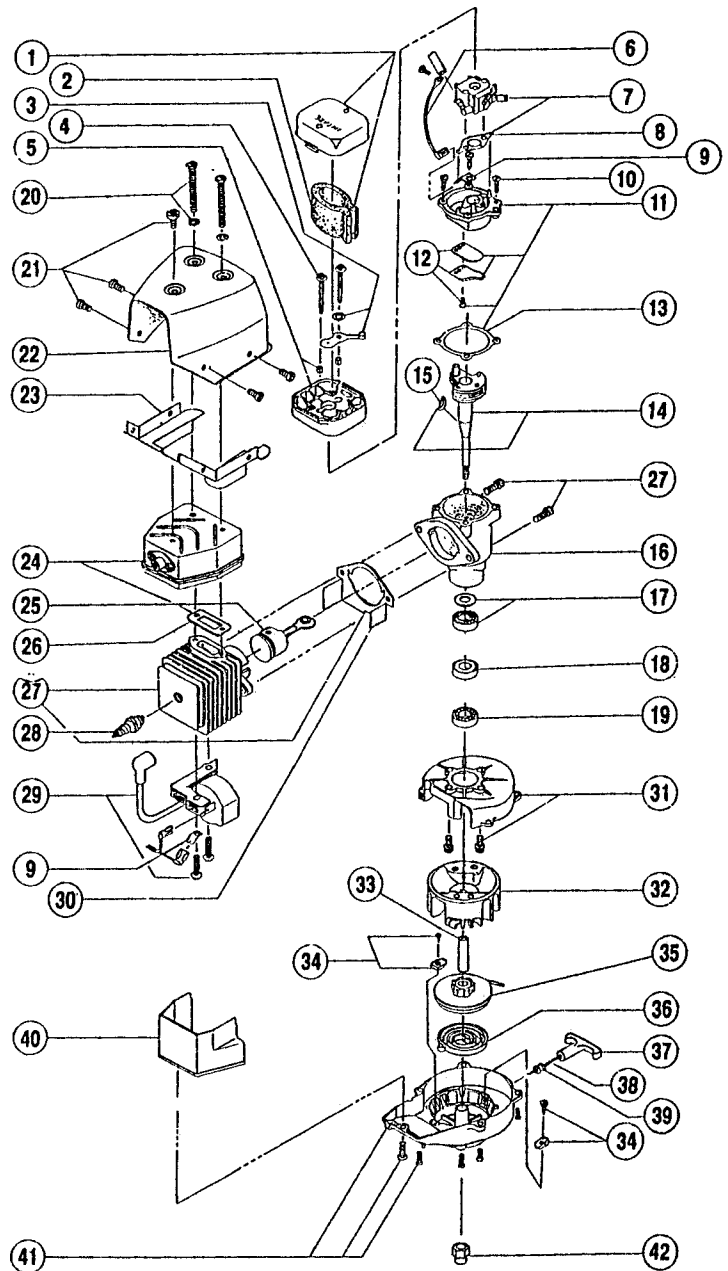

* not shown

The above part nos. are for serial nos. 306057012 and greater.

BLOWER PARTS - MODEL GBV28

Item	Part No.	Description
1	683400	Trigger Assembly
2	147351	Primer Bulb and Hose Assembly
3	147356	Return Line Assembly
4	180000	Fuel Cap Assembly
5	147350	Complete Fuel Tank Assembly (includes items 3, 4 and 6)
6	147036	Fuel Line Assembly
7	180737	R.H. Engine Cover
8	147038	Switch and Lead Assembly
9	147039	Throttle Wire and Housing Assembly
10	147049	Mounting Screw Assembly
11	180738	L.H. Engine Cover
12	180058	Mounting Screw Assembly
13	180478	Upper Blower Housing
14	180469	Blower Tube W/Nozzle
15	180480	Blower Tube
16	180481	Clamp Assembly
17	147353	Impeller
18	147046	Mounting Bolt Assembly
19	147047	Impact Shield
20	180487	Lower Blower Housing
21	147049	Mounting Screw Assembly (Qty 12)
22	147053	Hinge Shaft
23	147817	Intake Cover
24	147051	Spring Set
25	147052	Mounting Screw Assembly
*	180739	Engine Cover Decal Kit