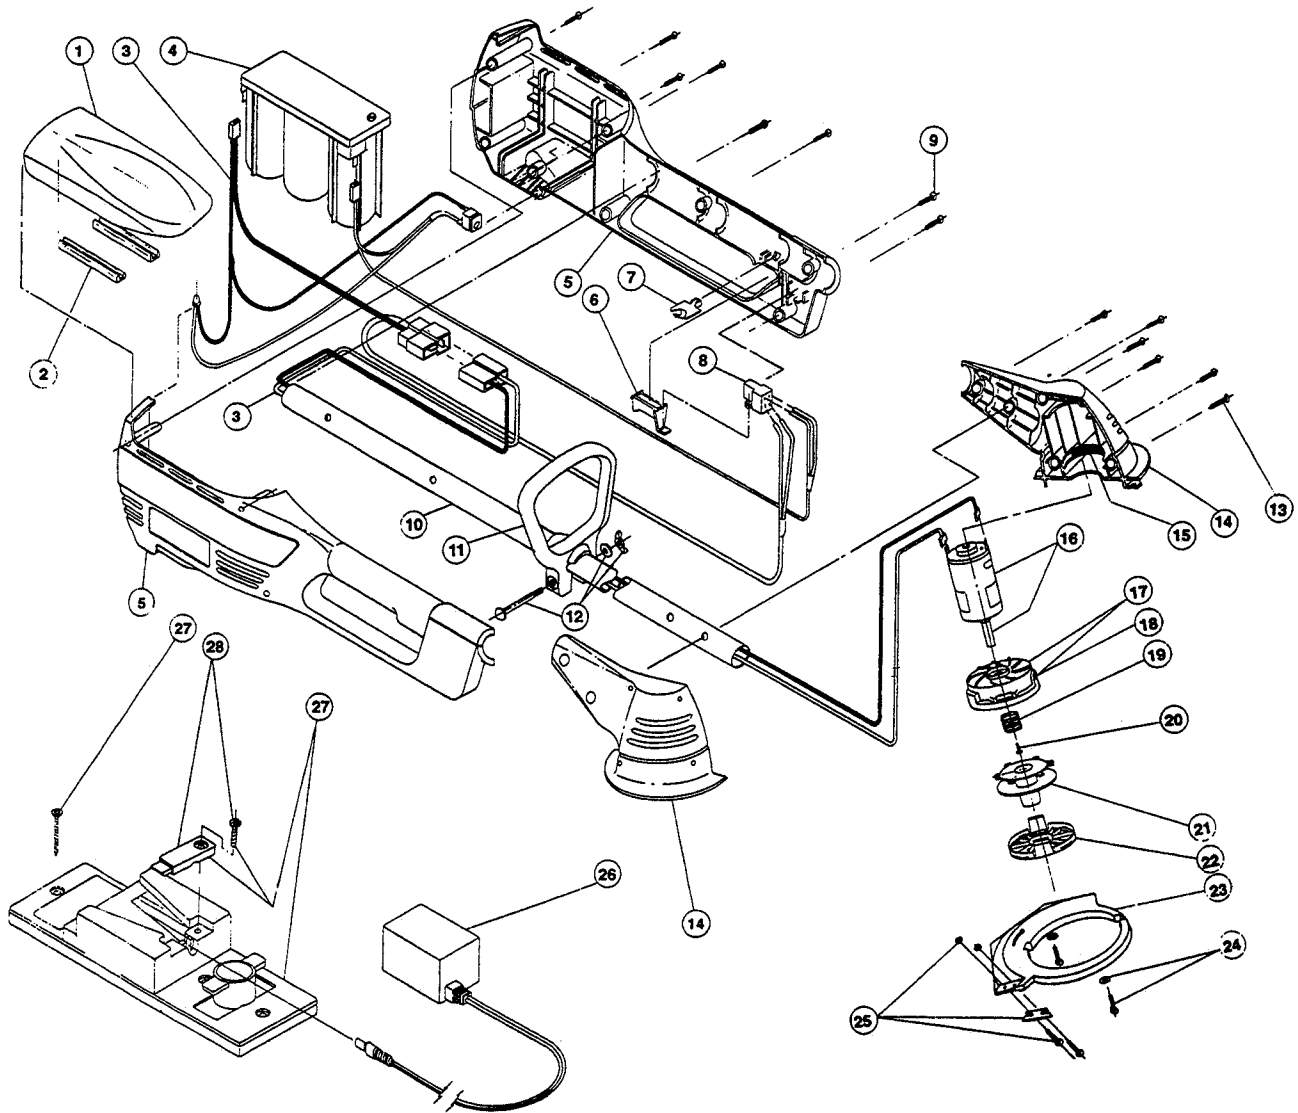

MOTOR & HOUSING ASSEMBLY - SINGER BT68

(Serial no. 402000001 and greater)

Item	Part No.	Description	Item	Part No.	Description
1	180411	Battery Door	17	180372	Outer Spool and Eyelet (includes item 18)
2	180363	Battery Cushion Set (qty. 5)	18	180373	Eyelet
3	180514	Wiring Harness Assembly	19	180374	Spring
4	180410	Battery	20	180375	Screw
5	180764	Battery Housing W/OUT Decals	21	180292	Inner Reel and .065 Line (20 ft.)
6	180151	Trigger	22	180376	Reel Cover
7	180364	Safety Release Switch	23	180408	Guard and Blade Assembly (includes item 25)
8	180150	Switch	24	180520	Guard Mounting Screw and Washer Set
9	180300	Housing Screw Set (qty. 11)	25	180377	Blade Assembly
10	180516	Boom Assembly	26	180409	Battery Charger
11	145819	D-Handle	27	180412	Wall Station Assembly
12	153523	D-Handle Hardware	28	180378	Wall Station Clamp and Screw
13	180300	Housing Screw Set	*	180117	Monofil Cutting Line (50 ft.)
14	180765	Motor Housing	*	180327	Cutting Head Assembly (includes items 17-22)
15	180518	Motor Supports (qty. 2)			
16	180519	Motor			
			*	not shown	