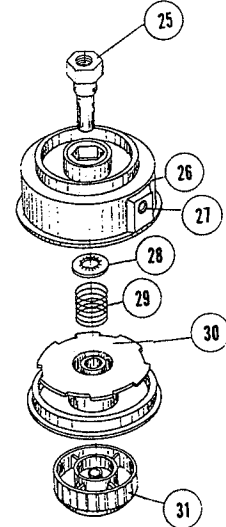

\* not shown

The above part numbers are for serial numbers 910027701 thru 009081200.

**BOOM & TRIMMER PARTS - IDC 540-1**

Item	Part No.	Description
1	147590	Main Handle Grip
2	147594	Throttle Cable Housing
3	610315	Throttle Cable
4	683303	Throttle Trigger Assembly
5	610314	Throttle Trigger Spring
6	610327	Shoulder Strap Clamp
7	683870	J-Handle Assembly
8	683925	Handle Bracket Assembly
9	147595	Drive Shaft Housing Assembly
10	612021	Tube Closure
11	612831	Grip
12	145890	Retainer Sleeve
13	610303	Square Drive
14	145893	Drive Shaft
15	682060	Clamp Assembly
16	683298	Mounting Bolt Assembly
17	683304	Guard Mounting Screws
18	147597	Guard and Blade Assembly
19	682061	Blade Assembly
20	153598	Bearing Housing Assembly
21	147006	Blade Driver
22	145873	Blade
23	147007	Lower Blade Holder
24	145895	Blade Retaining Nut
25	145896	Spool Shaft
26	153599	Outer Spool and Eyelet Assembly
27	145566	Eyelet
28	612026	Retainer (10 pack)
29	610317	Spring
30	153600	Inner Reel
31	153066	Bump Head Knob Assembly
32	682064	Flexible Drive Shaft
33	147670	Blade Tooth Cover