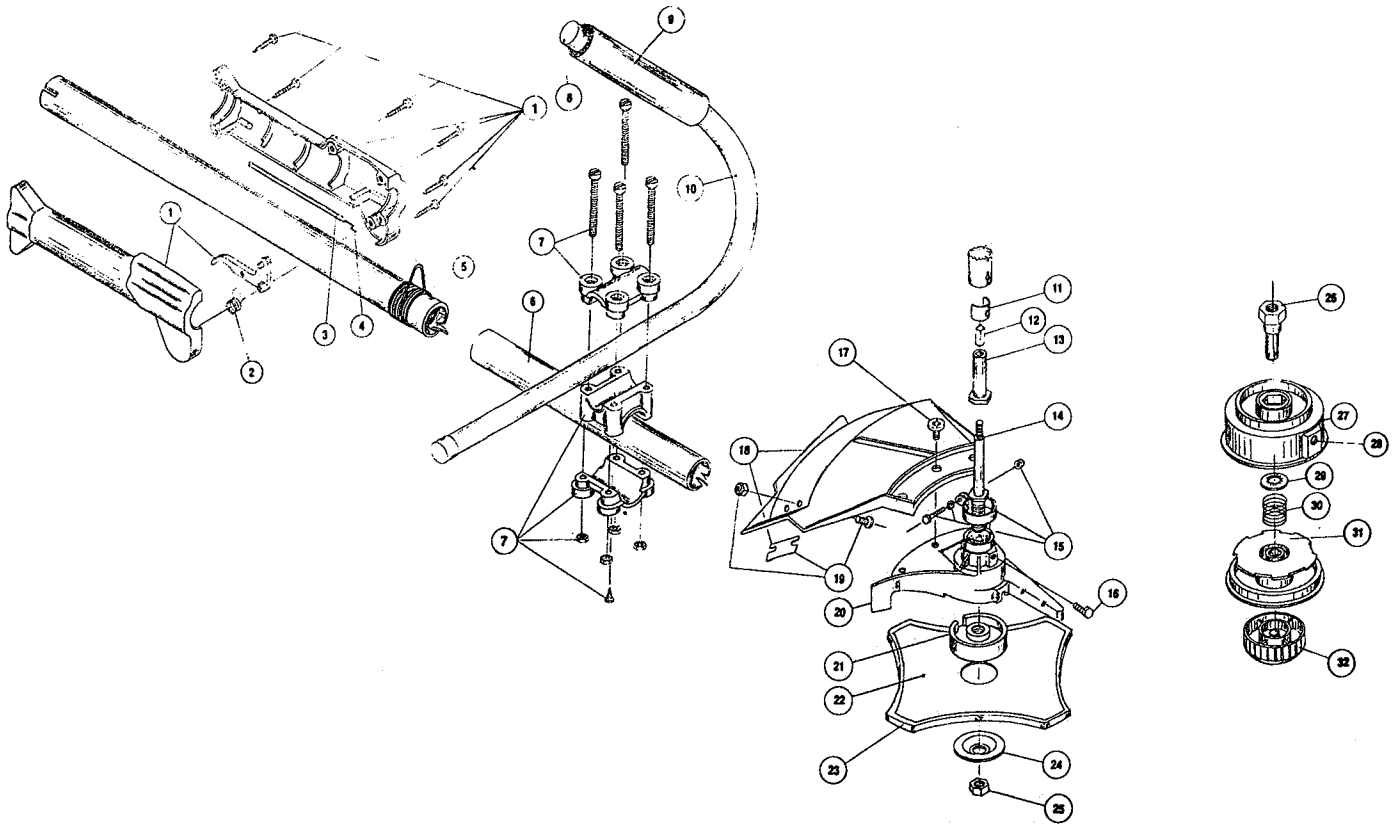

BOOM & TRIMMER PARTS - IDC 540

Item	Part No.	Description
1	180277	Throttle Housing and Trigger Assembly
2	610314	Throttle Trigger Spring
3	180021	Throttle Cable Housing Assembly
4	180127	Throttle Cable
5	610327	Shoulder Strap Clamp
6	147595	Drive Shaft Housing Assembly
7	683295	Handle Bracket Assembly
8	612021	Tube Closure
9	612381	Grip
10	180286	J-Handle Assembly (includes items 8 and 9)
11	180287	Retainer Sleeve
12	682064	Flexible Drive Shaft
13	610303	Square Drive
14	145893	Drive Shaft
15	153597	Clamp Assembly
16	180288	Mounting Bolt Assembly
17	683304	Guard Mounting Screw
18	180382	Guard and Blade Assembly
19	682061	Blade Assembly
20	180383	Bearing Housing Assembly
21	147006	Blade Driver
22	145873	Blade, 4 tooth

Item	Part No.	Description
23	147670	Blade Tooth Cover
24	147007	Lower Blade Holder
25	145895	Blade Retaining Nut
26	145896	Spool Shaft
27	153599	Outer Spool and Eyelet
28	145566	Eyelet
29	612026	Retainer (10 pack)
30	610317	Spring
31	153600	Inner Reel
32	153066	Bump Head Knob Assembly

Optional Accessories

*	153577	Spool and 30 ft. Line (dual)
*	610375	Monofail Cutting Line, 50 ft.
*	682075	Shoulder Strap Assembly
*	147299	Locking Rod Tool
*	153700	Complete Head Assembly (items 26-32)
*	180015	Blade Retaining Kit (items 24,25)
*		not shown