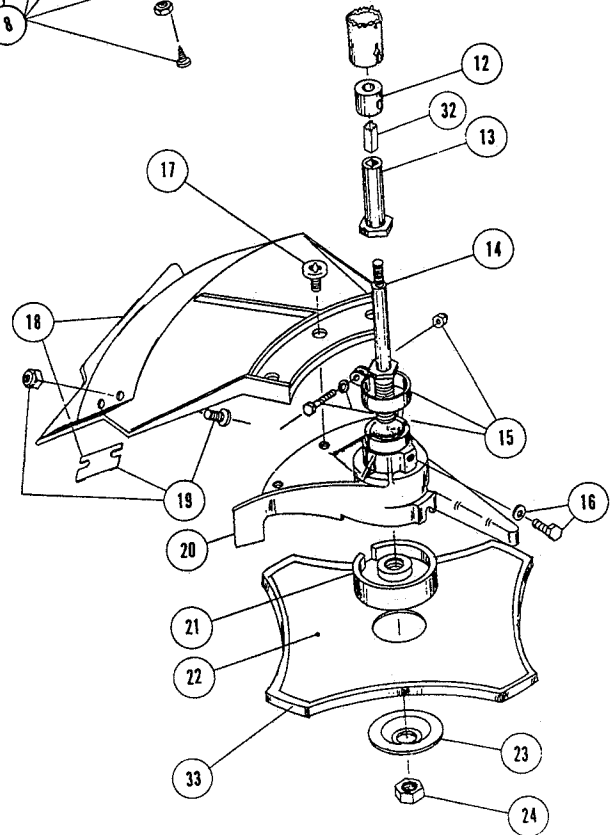

\* not shown

**BOOM & TRIMMER PARTS - IDC 540 SUPREME**  
(Serial No. 81004050501 - 910027700)

Item	Part No.	Description
62	147590	Main Handle Grip
63	147594	Throttle Cable Housing
64	610315	Throttle Cable
65	683303	Throttle Trigger Assembly
66	610314	Throttle Trigger Spring
67	610327	Shoulder Strap Clamp
68	683294	J-Handle Assembly (Includes Items 71 and 72)
69	683295	Handle Bracket Assembly
70	147595	Drive Shaft Housing Assembly
71	612021	Tube Closure
72	612831	Grip
73	145890	Retainer Sleeve
74	610303	Square Drive
75	145893	Drive Shaft
76	682060	Clamp Assembly
77	683296	Mounting Bolt Assembly
78	683304	Guard Mounting Screws
79	147597	Guard and Blade Assembly
80	682061	Blade Assembly
81	153598	Bearing Housing Assembly
82	147006	Blade Driver
83	145873	Blade

\* not shown

The above part numbers are for serial numbers 910027701 thru 009081200.

**BOOM & TRIMMER PARTS - IDC 540-1**

Item	Part No.	Description
1	147590	Main Handle Grip
2	147594	Throttle Cable Housing
3	610315	Throttle Cable
4	683303	Throttle Trigger Assembly
5	610314	Throttle Trigger Spring
6	610327	Shoulder Strap Clamp
7	683870	J-Handle Assembly
8	683925	Handle Bracket Assembly
9	147595	Drive Shaft Housing Assembly
10	612021	Tube Closure
11	612831	Grip
12	145890	Retainer Sleeve
13	610303	Square Drive
14	145893	Drive Shaft
15	682060	Clamp Assembly
16	683298	Mounting Bolt Assembly
17	683304	Guard Mounting Screws
18	147597	Guard and Blade Assembly
19	682061	Blade Assembly
20	153598	Bearing Housing Assembly
21	147006	Blade Driver
22	145873	Blade
23	147007	Lower Blade Holder
24	145895	Blade Retaining Nut
25	145896	Spool Shaft
26	153599	Outer Spool and Eyelet Assembly
27	145566	Eyelet
28	612026	Retainer (10 pack)
29	610317	Spring
30	153600	Inner Reel
31	153066	Bump Head Knob Assembly
32	682064	Flexible Drive Shaft
33	147670	Blade Tooth Cover