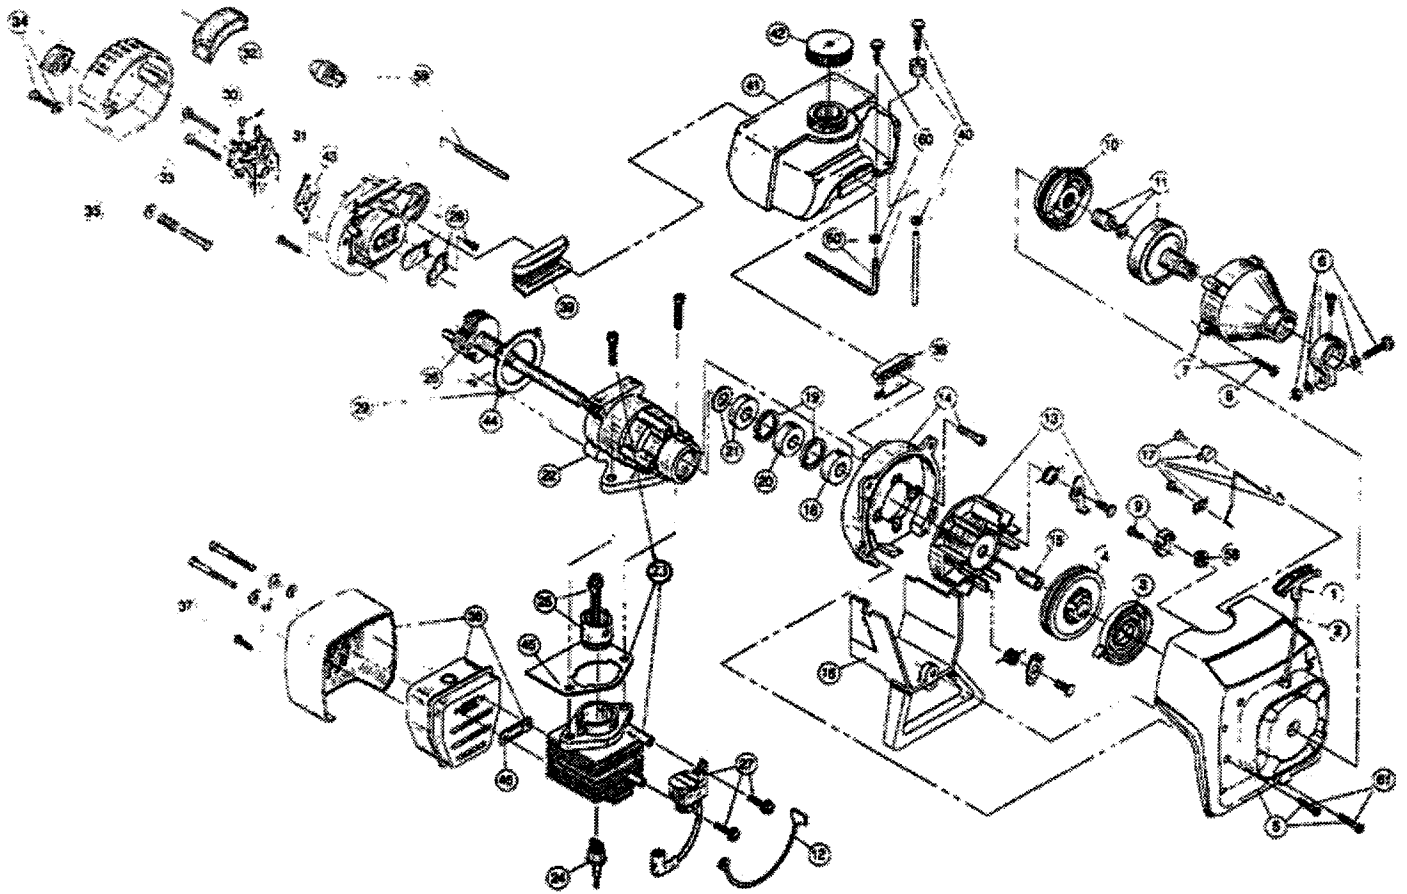

**ENGINE PARTS - IDC 540 SUPREME**  
(Serial No. 81004050501 - 910027700)

Item	Part No.	Description
1	610300	Pull Handle
2	613103	Rope
3	613102	Recoil Spring
4	683656	Recoil Pulley Assembly
5	147740	Starter Housing Assembly
6	153597	Upper Clamp Assembly
7	153590	Clutch Cover Assembly
8	145888	Clutch Cover Screw Assembly
9	153644	Pulley Retainer Assembly
10	153591	Clutch Rotor Assembly
11	153592	Clutch Drum Assembly
12	147589	Wire Lead
13	153624	Flywheel Assembly
14	153520	Shroud Assembly
15	145918	Spacer
16	683078	Shroud Extension and Stand
17	147576	Switch Assembly
18	610308	Outer Bearing
19	682040	Snap Ring Assembly
20	610309	Seal
21	682041	Inner Bearing Assembly
22	147015	Crankcase
23	147598	Cylinder Assembly
24	610311	Spark Plug
25	147570	Piston and Rod Assembly
26	147453	Power Shaft Assembly
27	683390	Module Assembly
28	147573	Reed Assembly
29	147654	Carburetor Mount
30	682048	Throttle Adjustment Assembly
31	147602	Governed Carburetor Assembly
32	610312	Air Cleaner Filter
33	682505	Carburetor Mounting Screw Assembly
34	683410	Air Cleaner Cover Assembly
35	682052	Choke Knob Assembly

\* not shown

**BOOM & TRIMMER PARTS - IDC 540 SUPREME**  
(Serial No. 81004050501 - 910027700)

Item	Part No.	Description
62	147590	Main Handle Grip
63	147594	Throttle Cable Housing
64	610315	Throttle Cable
65	683303	Throttle Trigger Assembly
66	610314	Throttle Trigger Spring
67	610327	Shoulder Strap Clamp
68	683294	J-Handle Assembly (Includes Items 71 and 72)
69	683295	Handle Bracket Assembly
70	147595	Drive Shaft Housing Assembly
71	612021	Tube Closure
72	612831	Grip
73	145890	Retainer Sleeve
74	610303	Square Drive
75	145893	Drive Shaft
76	682060	Clamp Assembly
77	683296	Mounting Bolt Assembly
78	683304	Guard Mounting Screws
79	147597	Guard and Blade Assembly
80	682061	Blade Assembly
81	153598	Bearing Housing Assembly
82	147006	Blade Driver
83	145873	Blade