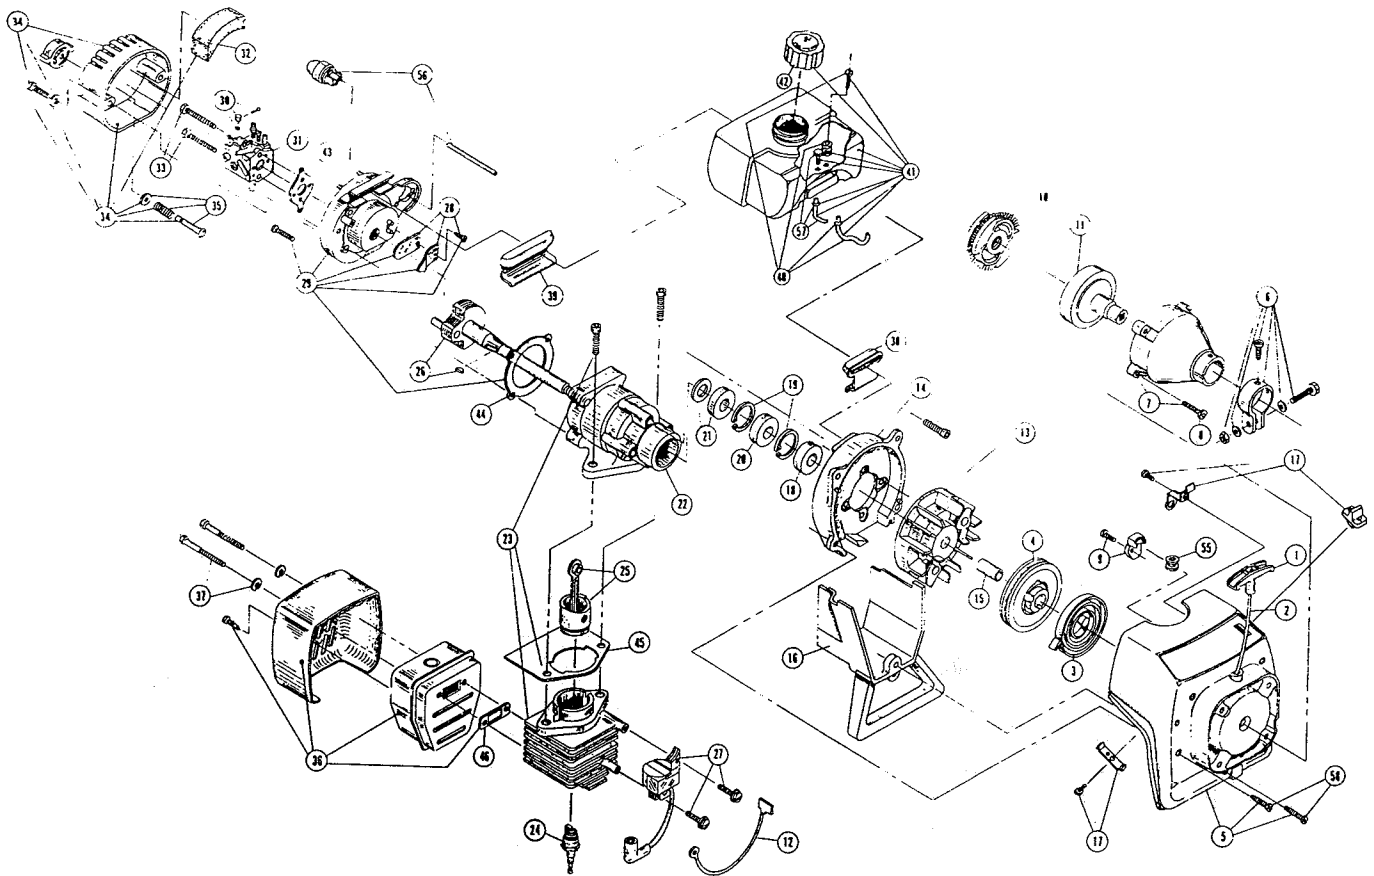

Item	Part No.	Description	Item	Part No.	Description
1	610300	Pull Handle	33	682505	Carburetor Mounting Screw Assembly
2	613103	Rope	34	683414	Air Cleaner Cover Assembly
3	613102	Recoil Spring	35	682052	Choke Knob Assembly
4	683856	Recoil Pulley Assembly	36	180005	Muffler Assembly
5	180057	Starter Housing Assembly	37	147575	Muffler Mounting Bolt Assembly
6	153597	Upper Clamp Assembly	38	145308	Front Mounting Pad
7	153590	Clutch Cover Assembly	39	612134	Rear Mounting Pad
8	145888	Clutch Cover Screw Assembly	40	682039	Fuel Line Assembly
9	153644	Pulley Retainer Assembly	41	147580	Fuel Tank Assembly
10	153591	Clutch Rotor Assembly	42	180000	Fuel Cap Assembly
11	153592	Clutch Drum Assembly	43	610675	Carburetor Gasket (10 pack)
12	180036	Wire Lead	44	612115	Carburetor Mount Gasket (10 pack)
13	153624	Flywheel Assembly	45	145564	Cylinder Gasket (10 pack)
14	153520	Shroud Assembly	46	601672	Exhaust Gasket (10 pack)
15	145918	Spacer	*47	180034	Engine Hardware Kit
16	683078	Shroud Extension and Stand	*48	180011	Engine Gasket Kit
17	180035	Switch Assembly	*49	153308	O.E.M. Carburetor Repair Kit (Walbro)
18	610308	Outer Bearing	*49	180019	O.E.M. Carburetor Repair Kit (Tillotson)
19	682040	Snap Ring Assembly	*50	180020	Gasket-Diaphragm Repair Kit (Tillotson)
20	610309	Seal	*50	153309	Gasket-Diaphragm Repair Kit (Walbro)
21	682041	Inner Bearing Assembly	*51	180013	Piston Ring
22	147015	Crankcase	*52	147599	Short Block Assembly (items 18-26)
23	147598	Cylinder Assembly	*53	147456	Crankcase Service Assembly (items 18-22, 26)
24	610311	Spark Plug	*54	610676	Flywheel Key (10 pack)
25	180001	Piston and Rod Assembly	55	611061	Rope Guide
26	180031	Power Shaft Assembly	56	683974	Primer and Hose Assembly
27	683390	Module Assembly	57	147290	Return Line Assembly
28	147573	Reed Assembly	58	147544	Starter Housing Screw Set
29	180033	Carburetor Mount Assembly			
30	682048	Throttle Adjustment Assembly (Walbro)			
30	147640	Throttle Adjustment Assembly (Tillotson)			
31	147602	Governed Carburetor Assembly			
32	610312	Air Cleaner Filter			

* not shown

The above part numbers are for serial numbers 910027701 thru 009081200.