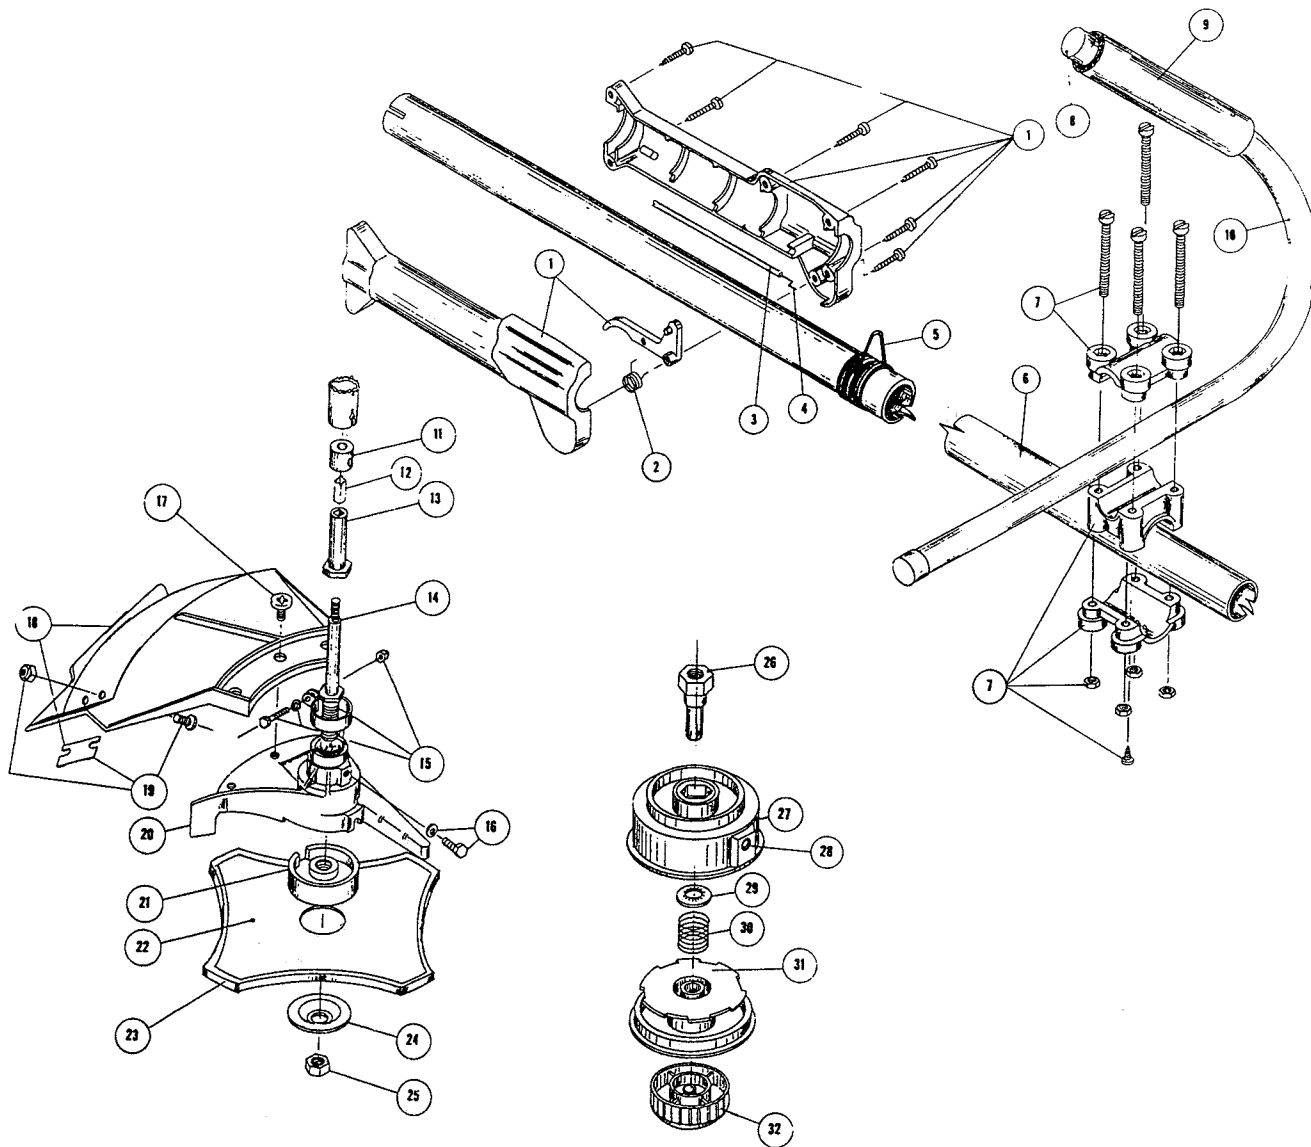

\* not shown

The above part numbers are for serial numbers 910027701 thru 009081200.

**BOOM & TRIMMER PARTS - IDC 540-1**

Item	Part No.	Description
1	147590	Main Handle Grip
2	147594	Throttle Cable Housing
3	610315	Throttle Cable
4	683303	Throttle Trigger Assembly
5	610314	Throttle Trigger Spring
6	610327	Shoulder Strap Clamp
7	683870	J-Handle Assembly
8	683925	Handle Bracket Assembly
9	147595	Drive Shaft Housing Assembly
10	612021	Tube Closure
11	612831	Grip
12	145890	Retainer Sleeve
13	610303	Square Drive
14	145893	Drive Shaft
15	682060	Clamp Assembly
16	683298	Mounting Bolt Assembly
17	683304	Guard Mounting Screws
18	147597	Guard and Blade Assembly
19	682061	Blade Assembly
20	153598	Bearing Housing Assembly
21	147006	Blade Driver
22	145873	Blade
23	147007	Lower Blade Holder
24	145895	Blade Retaining Nut
25	145896	Spool Shaft
26	153599	Outer Spool and Eyelet Assembly
27	145566	Eyelet
28	612026	Retainer (10 pack)
29	610317	Spring
30	153600	Inner Reel
31	153066	Bump Head Knob Assembly
32	682064	Flexible Drive Shaft
33	147670	Blade Tooth Cover

The above part numbers are for serial numbers 009081201 thru 108034825.

**BOOM & TRIMMER PARTS - IDC 540-2**

Item	Part No.	Description
1	180017	Throttle Housing and Trigger Assembly
2	610314	Throttle Trigger Spring
3	180021	Throttle Cable Housing
4	180127	Throttle Cable
5	610327	Shoulder Strap Clamp
6	147595	Drive Shaft Housing Assembly
7	683295	Handle Bracket Assembly
8	612021	Tube Closure
9	612831	Grip
10	683870	J-Handle Assembly (includes items 8 and 9)
11	145890	Retainer Sleeve
12	682064	Flexible Drive Shaft
13	610303	Square Drive
14	145893	Drive Shaft
15	153597	Clamp Assembly
16	683298	Mounting Bolt Assembly
17	683304	Guard Mounting Screws
18	147597	Guard and Blade Assembly
19	682061	Blade Assembly
20	153598	Bearing Housing Assembly
21	147006	Blade Driver
22	145873	Blade