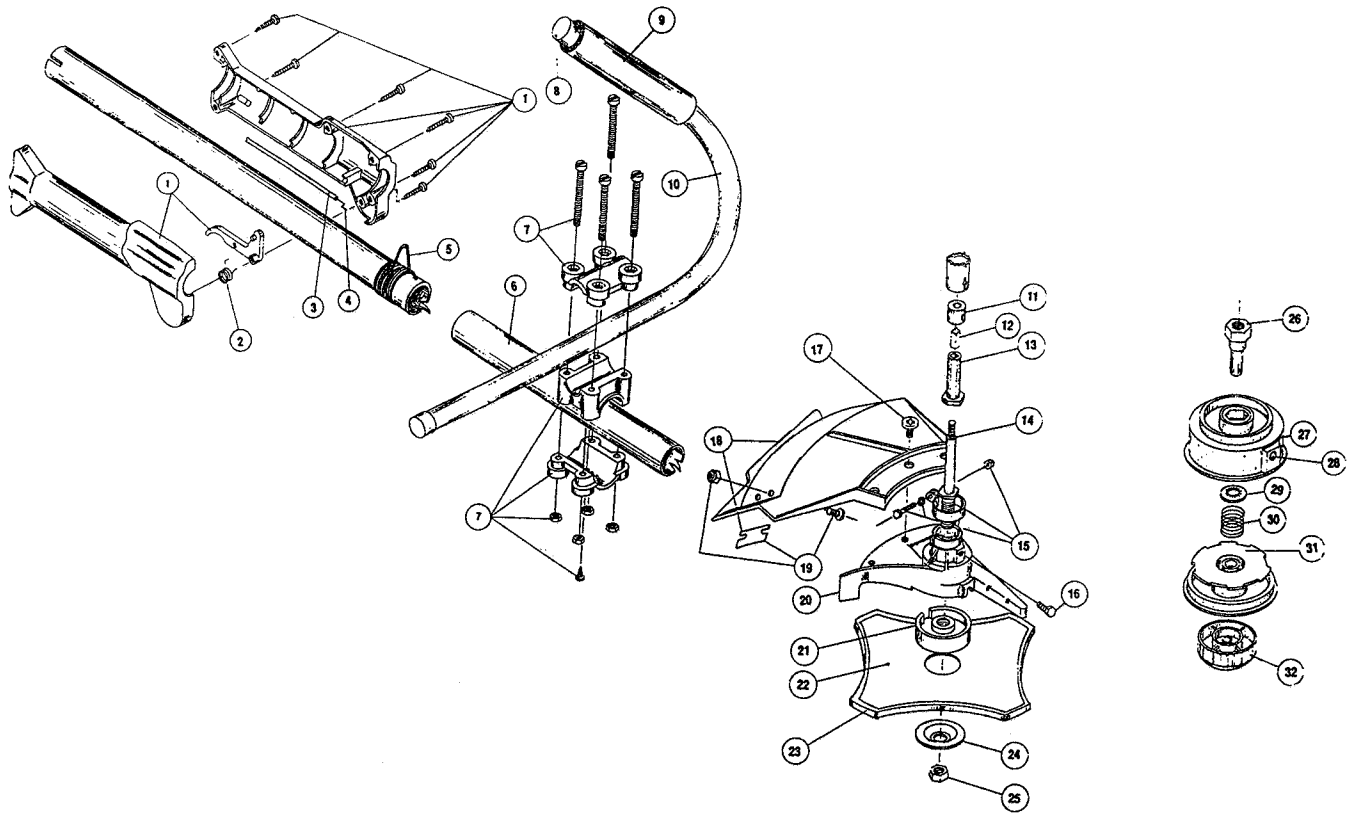

BOOM & TRIMMER PARTS - IDC 540

Item	Part No.	Description
1	180017	Throttle Housing and Trigger Assembly
2	610314	Throttle Trigger Spring
3	180021	Throttle Cable Housing
4	180127	Throttle Cable
5	610327	Shoulder Strap Clamp
6	147595	Drive Shaft Housing Assembly
7	683295	Handle Bracket Assembly
8	612021	Tube Closure
9	612831	Grip
10	180286	J-Handle Assembly (includes items 8 and 9)
11	180287	Retainer Sleeve (includes item 16)
12	682064	Flexible Drive Shaft
13	610303	Square Drive
14	145893	Drive Shaft
15	153597	Clamp Assembly
16	180288	Mounting Bolt Assembly
17	683304	Guard Mounting Screws
18	147597	Guard and Blade Assembly
19	682061	Blade Assembly
20	153598	Bearing Housing Assembly
21	147006	Blade Driver
22	145873	Blade

Item	Part No.	Description
23	147670	Blade Tooth Cover
24	147007	Lower Blade Holder
25	145895	Blade Retaining Nut
26	145896	Spool Shaft
27	153599	Outer Spool and Eyelet Assembly
28	145566	Eyelet
29	612026	Retainer (10 pack)
30	610317	Spring
31	153600	Inner Reel
32	153066	Bump Head Knob Assembly

Optional Accessories

*	153577	Spool and 30 ft. Line (dual)
*	610375	Monoflail Cutting Line, 50 ft.
*	682075	Shoulder Strap Assembly
*	147541	IDC 2-Cycle Oil (4 oz. can)
*	147299	Locking Rod Tool
*	153700	Complete Head Assembly (items 26-32)
*	180015	Blade Retaining Kit (items 24 and 25)
*		not shown