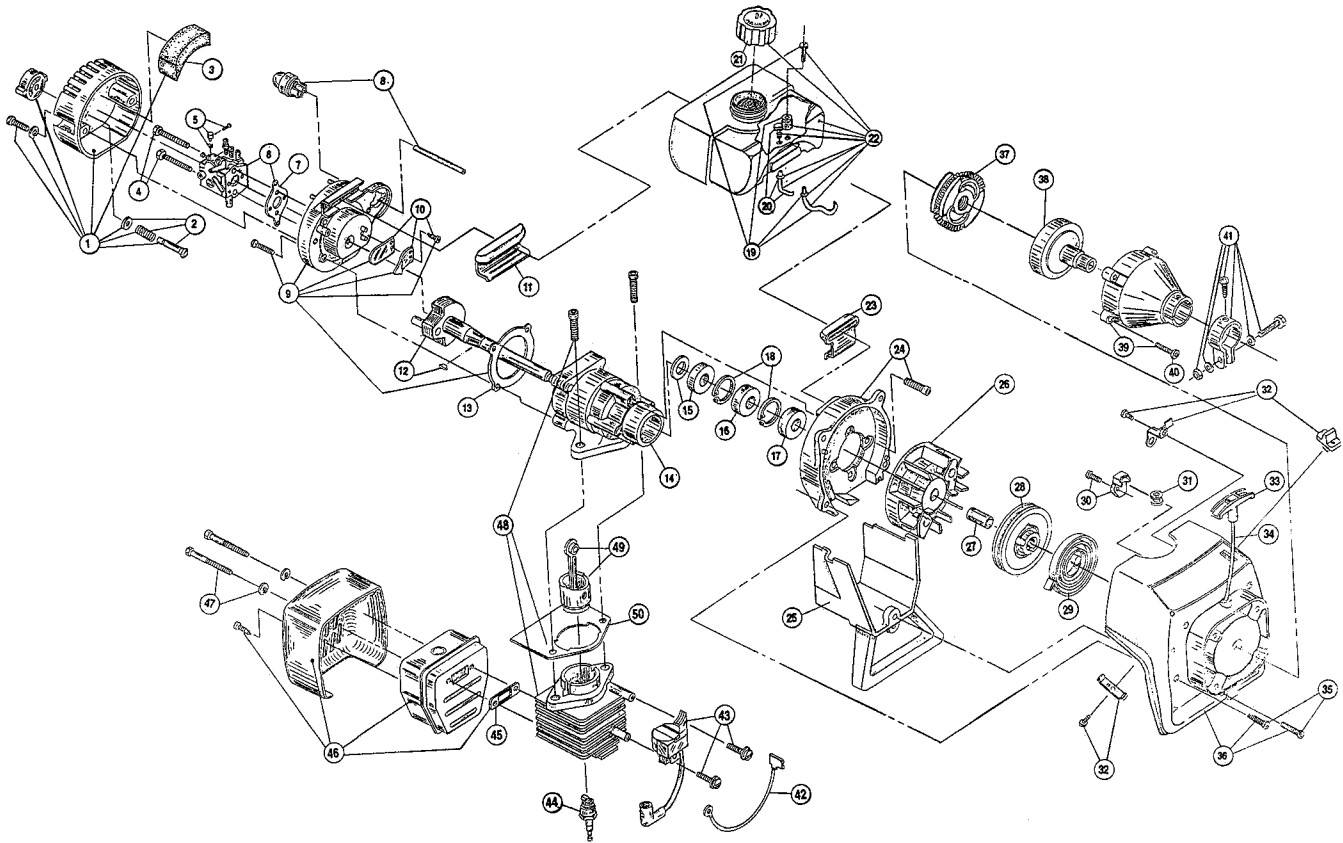

Item	Part No.	Description	Item	Part No.	Description
1	683414	Carburetor/Air Cleaner Cover Assembly (includes items 2 and 3)	35	180057	Starter Housing Assembly
2	682052	Choke Knob Assembly	36	147544	Starter Housing Screw Set
3	610312	Air Cleaner Filter	37	153591	Clutch Rotor Assembly
4	682505	Carburetor Mounting Screw Assembly	38	153592	Clutch Drum Assembly
5	682048	Throttle Adjustment Assembly (Walbro)	39	153590	Clutch Cover Assembly
5	147640	Throttle Adjustment Assembly (Tillotson)	40	145888	Clutch Cover Screw Assembly
6	147602	Governed Carburetor Assembly	41	153597	Upper Clamp Assembly
7	610675	Carburetor Gasket (10 pack)	42	180036	Wire Lead
8	180033	Carburetor Mount Assembly	43	683390	Module Assembly
9	147573	Reed Assembly	44	610311	Spark Plug
10	683974	Primer and Hose Assembly	45	610672	Exhaust Gasket (10 pack)
11	612134	Rear Mounting Pad	46	180119	Muffler Assembly
12	180022	Power Shaft Assembly	47	147575	Muffler Mounting Bolt Assembly
13	612115	Carburetor Mount Gasket (10 pack)	48	180063	Cylinder Assembly
14	147015	Crankcase	49	147012	Piston and Rod Assembly
15	682041	Inner Bearing Assembly	50	145564	Cylinder Gasket (10 pack)
16	610309	Seal	*	180034	Engine Hardware Kit
17	610308	Outer Bearing Assembly	*	180011	Engine Gasket Kit
18	682040	Snap Ring Assembly	*	153308	O.E.M. Carburetor Repair Kit (Walbro)
19	682039	Fuel Line Assembly	*	180019	O.E.M. Carburetor Repair Kit (Tillotson)
20	147290	Return Line Assembly	*	153309	Gasket-Diaphragm Repair Kit (Walbro)
21	180000	Fuel Cap Assembly	*	180020	Gasket-Diaphragm Repair Kit (Tillotson)
22	147580	Fuel Tank Assembly (includes items 19-21)	*	682507	Piston Ring
23	145308	Front Mounting Pad	*	180027	Short Block Assembly (includes items 12, 14-18, 48-50)
24	153520	Shroud Assembly	*	180026	Crankcase Service Assembly (includes items 12, 14-18)
25	683078	Shroud Extension and Stand	*	610676	Flywheel Key (10 pack)
26	153624	Flywheel Assembly			
27	145918	Spacer			
28	683856	Recoil Pulley Assembly			
29	613102	Recoil Spring	*	not shown	
30	153644	Pulley Retainer ring			
31	611061	Rope Guide			
32	180035	Switch Assembly			
33	610300	Pull Handle			
34	613103	Rope			

The above part numbers are for serial numbers 009081201 thru 108034825.