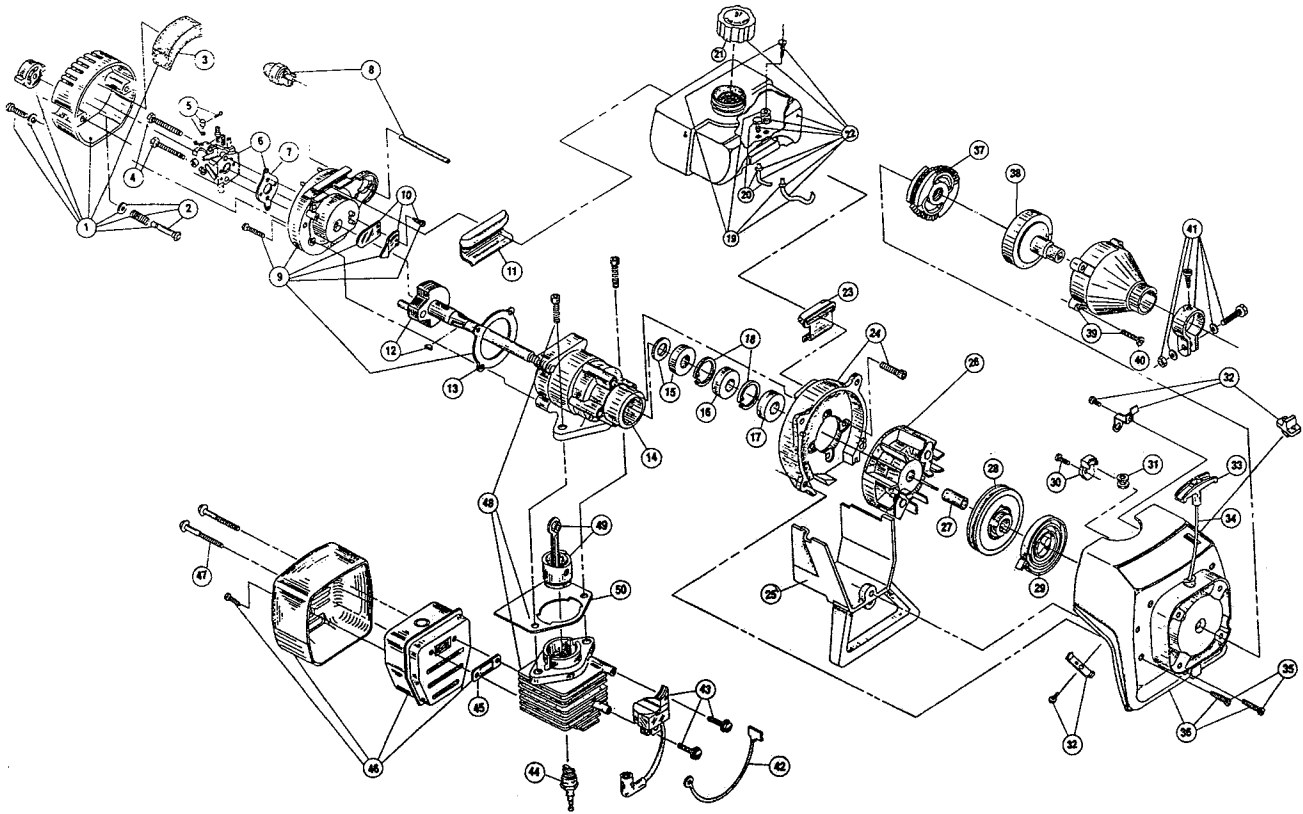

Item	Part No.	Description
1	683414	Carburetor/Air Cleaner Cover Assembly (includes items 2 and 3)
2	682052	Choke Knob Assembly
3	610312	Air Cleaner Filter
4	682505	Carburetor Mounting Screw Assembly
5	682048	Throttle Adjustment Assembly (Walbro)
5	147640	Throttle Adjustment Assembly (Tillotson)
6	147602	Carburetor Assembly
7	610675	Carburetor Gasket (10 pack)
8	683974	Primer and Hose Assembly
9	180033	Carburetor Mount Assembly
10	147573	Reed Assembly
11	612134	Rear Mounting Pad
12	180022	Power Shaft Assembly
13	612115	Carburetor Mount Gasket (10 pack)
14	147015	Crankcase
15	682041	Inner Bearing Assembly
16	610309	Seal
17	610308	Outer Bearing Assembly
18	682040	Snap Ring Assembly
19	682039	Fuel Line Assembly
20	147290	Return Line Assembly
21	180000	Fuel Cap Assembly
22	147580	Fuel Tank Assembly (includes items 19-21)
23	145308	Front Mounting Pad
24	153520	Shroud Assembly
25	683078	Shroud Extension and Stand
26	153624	Flywheel Assembly
27	145918	Spacer
28	683856	Recoil Pulley Assembly
29	613102	Recoil Spring
30	153644	Pulley Retainer Assembly
31	611061	Rope Guide
32	180035	Switch Assembly
33	610300	Pull Handle

Item	Part No.	Description
34	613103	Rope
35	147544	Starter Housing Screw Set
36	180281	Starter Housing Assembly
37	153591	Clutch Rotor Assembly
38	153592	Clutch Drum Assembly
39	683601	Clutch Cover Assembly
40	145888	Clutch Cover Screw Assembly
41	153597	Upper Clamp Assembly
42	180036	Wire Lead
43	683390	Module Assembly
44	610311	Spark Plug
45	610672	Exhaust Gasket (10 pack)
46	180276	Muffler Assembly
47	147575	Muffler Mounting Bolt Assembly
48	180063	Cylinder Assembly
49	147012	Piston and Rod Assembly
50	145564	Cylinder Gasket (10 pack)
*	180034	Engine Hardware Kit
*	180011	Engine Gasket Kit
*	153308	O.E.M. Carburetor Repair Kit (Walbro)
*	147170	O.E.M. Carburetor Repair Kit (Tillotson)
*	153309	Gasket Diaphragm Repair Kit (Walbro)
*	147171	Gasket Diaphragm Repair Kit (Tillotson)
*	682507	Piston Ring
*	180027	Short Block Assembly (items 12, 14-18, 48-50)
*	180026	Crankcase Service Assembly (items 12, 14-18)
*	610676	Flywheel Key (10 pack)
*	not shown	

The above part numbers are for serial numbers 108034826 thru 206042750.