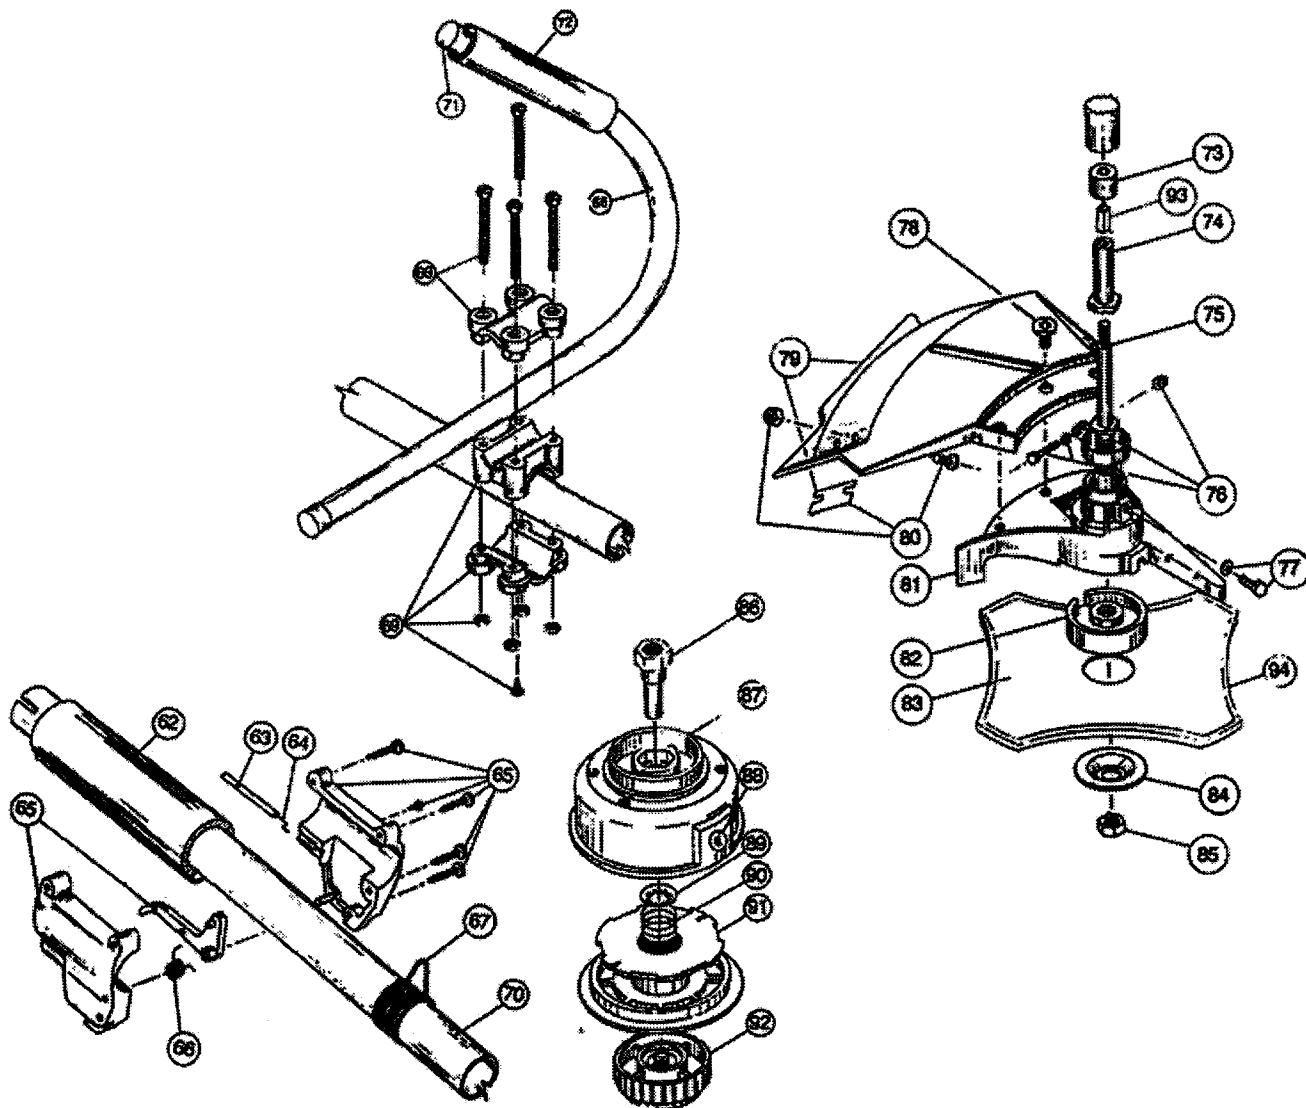

**ENGINE PARTS - IDC 540 SUPREME**  
(Serial No. 81004050501 - 910027700)

Item	Part No.	Description
1	610300	Pull Handle
2	613103	Rope
3	613102	Recoil Spring
4	683656	Recoil Pulley Assembly
5	147740	Starter Housing Assembly
6	153597	Upper Clamp Assembly
7	153590	Clutch Cover Assembly
8	145888	Clutch Cover Screw Assembly
9	153644	Pulley Retainer Assembly
10	153591	Clutch Rotor Assembly
11	153592	Clutch Drum Assembly
12	147589	Wire Lead
13	153624	Flywheel Assembly
14	153520	Shroud Assembly
15	145918	Spacer
16	683078	Shroud Extension and Stand
17	147576	Switch Assembly
18	610308	Outer Bearing
19	682040	Snap Ring Assembly
20	610309	Seal
21	682041	Inner Bearing Assembly
22	147015	Crankcase
23	147598	Cylinder Assembly
24	610311	Spark Plug
25	147570	Piston and Rod Assembly
26	147453	Power Shaft Assembly
27	683390	Module Assembly
28	147573	Reed Assembly
29	147654	Carburetor Mount
30	682048	Throttle Adjustment Assembly
31	147602	Governed Carburetor Assembly
32	610312	Air Cleaner Filter
33	682505	Carburetor Mounting Screw Assembly
34	683410	Air Cleaner Cover Assembly
35	682052	Choke Knob Assembly

\* not shown

**BOOM & TRIMMER PARTS - IDC 540 SUPREME**  
(Serial No. 81004050501 - 910027700)

Item	Part No.	Description
62	147590	Main Handle Grip
63	147594	Throttle Cable Housing
64	610315	Throttle Cable
65	683303	Throttle Trigger Assembly
66	610314	Throttle Trigger Spring
67	610327	Shoulder Strap Clamp
68	683294	J-Handle Assembly (Includes Items 71 and 72)
69	683295	Handle Bracket Assembly
70	147595	Drive Shaft Housing Assembly
71	612021	Tube Closure
72	612831	Grip
73	145890	Retainer Sleeve
74	610303	Square Drive
75	145893	Drive Shaft
76	682060	Clamp Assembly
77	683296	Mounting Bolt Assembly
78	683304	Guard Mounting Screws
79	147597	Guard and Blade Assembly
80	682061	Blade Assembly
81	153598	Bearing Housing Assembly
82	147006	Blade Driver
83	145873	Blade