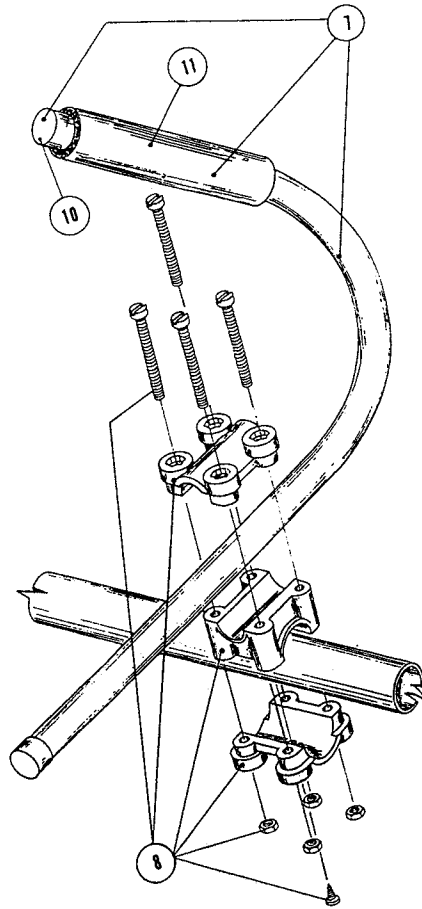

\* not shown

**BOOM & TRIMMER PARTS - IDC 540 SUPREME**  
(Serial No. 81004050501 - 910027700)

Item	Part No.	Description
62	147590	Main Handle Grip
63	147594	Throttle Cable Housing
64	610315	Throttle Cable
65	683303	Throttle Trigger Assembly
66	610314	Throttle Trigger Spring
67	610327	Shoulder Strap Clamp
68	683294	J-Handle Assembly (Includes Items 71 and 72)
69	683295	Handle Bracket Assembly
70	147595	Drive Shaft Housing Assembly
71	612021	Tube Closure
72	612831	Grip
73	145890	Retainer Sleeve
74	610303	Square Drive
75	145893	Drive Shaft
76	682060	Clamp Assembly
77	683296	Mounting Bolt Assembly
78	683304	Guard Mounting Screws
79	147597	Guard and Blade Assembly
80	682061	Blade Assembly
81	153598	Bearing Housing Assembly
82	147006	Blade Driver
83	145873	Blade

\* not shown

The above part numbers are for serial numbers 910027701 thru 009081200.

**BOOM & TRIMMER PARTS - IDC 540-1**

Item	Part No.	Description
1	147590	Main Handle Grip
2	147594	Throttle Cable Housing
3	610315	Throttle Cable
4	683303	Throttle Trigger Assembly
5	610314	Throttle Trigger Spring
6	610327	Shoulder Strap Clamp
7	683870	J-Handle Assembly
8	683925	Handle Bracket Assembly
9	147595	Drive Shaft Housing Assembly
10	612021	Tube Closure
11	612831	Grip
12	145890	Retainer Sleeve
13	610303	Square Drive
14	145893	Drive Shaft
15	682060	Clamp Assembly
16	683298	Mounting Bolt Assembly
17	683304	Guard Mounting Screws
18	147597	Guard and Blade Assembly
19	682061	Blade Assembly
20	153598	Bearing Housing Assembly
21	147006	Blade Driver
22	145873	Blade
23	147007	Lower Blade Holder
24	145895	Blade Retaining Nut
25	145896	Spool Shaft
26	153599	Outer Spool and Eyelet Assembly
27	145566	Eyelet
28	612026	Retainer (10 pack)
29	610317	Spring
30	153600	Inner Reel
31	153066	Bump Head Knob Assembly
32	682064	Flexible Drive Shaft
33	147670	Blade Tooth Cover