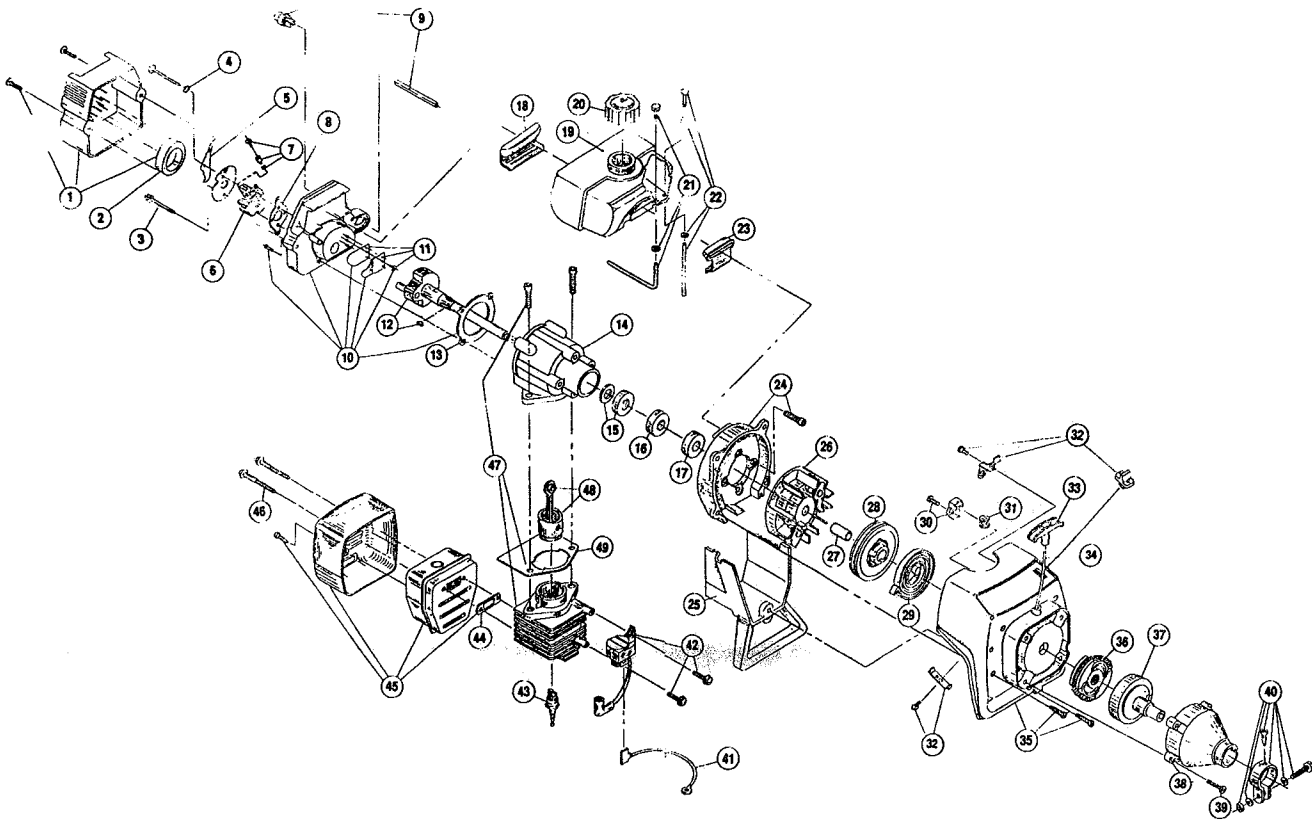

Item	Part No.	Description
1	180349	Carburetor/Air Cleaner Cover Assembly (includes item 2)
2	180350	Air Cleaner Filter
3	180351	Carburetor Mounting Screw Assembly
4	180352	Wavey Washer
5	180353	Choke Lever and Plate
6	147602	Carburetor Assembly
7	682048	Throttle Adjustment Assembly (Walbro)
7	147640	Throttle Adjustment Assembly (Tillotson)
8	610675	Carburetor Gasket (10 pack)
9	683974	Primer and Hose Assembly
10	180354	Carburetor Mount Assembly (includes 11 and 13)
11	147573	Reed Assembly
12	180022	Power Shaft Assembly
13	612115	Carburetor Mount Gasket (10 pack)
14	180026	Crankcase Service Assembly (includes items 12, 14-17)
15	682041	Inner Bearing Assembly
16	610309	Seal
17	610308	Outer Bearing Assembly
18	612134	Rear Mounting Pad
19	147580	Fuel Tank Assembly (includes items 19-22)
20	180000	Fuel Cap Assembly
21	147290	Return Line Assembly
22	682039	Fuel Line Assembly
23	145308	Front Mounting Pad
24	153520	Shroud Assembly
25	683078	Shroud Extension and Stand
26	153624	Flywheel Assembly
27	145918	Spacer
28	683856	Recoil Pulley Assembly
29	613102	Recoil Spring
30	153644	Pulley Retainer Assembly
31	611061	Rope Guide
32	180035	Switch Assembly
33	610300	Pull Handle

Item	Part No.	Description
34	613103	Rope
35	180281	Starter Housing Assembly
36	153591	Clutch Rotor Assembly
37	153592	Clutch Drum Assembly
38	683601	Clutch Cover Assembly (includes 39)
39	145888	Clutch Cover Screw Assembly
40	153597	Upper Clamp Assembly
41	180036	Wire Lead
42	683390	Module Assembly
43	610311	Spark Plug
44	610672	Exhaust Gasket (10 pack)
45	180119	Muffler Assembly (includes 44 and 46)
46	147575	Muffler Mounting Bolt Assembly
47	180063	Cylinder Assembly (includes 49)
48	147012	Piston and Rod Assembly
49	145564	Cylinder Gasket (10 pack)
*	180034	Engine Hardware Kit
*	180011	Engine Gasket Kit
*	153308	O.E.M. Carburetor Repair Kit (Walbro)
*	147170	O.E.M. Carburetor Repair Kit (Tillotson)
*	153309	Gasket-Diaphragm Repair Kit (Walbro)
*	147171	Gasket-Diaphragm Repair Kit (Tillotson)
*	682507	Piston Ring
*	180027	Short Block Assembly (items 12, 14-17, 47-49)
*	610676	Flywheel Key (10 pack)
*	147544	Starter Housing Screw Set

* not shown

The above part numbers are for serial numbers 206042751 and greater.