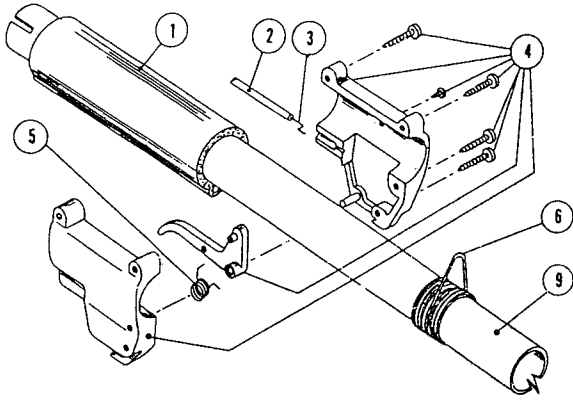

\* not shown

**BOOM & TRIMMER PARTS - IDC 540 SUPREME**  
(Serial No. 81004050501 - 910027700)

Item	Part No.	Description
62	147590	Main Handle Grip
63	147594	Throttle Cable Housing
64	610315	Throttle Cable
65	683303	Throttle Trigger Assembly
66	610314	Throttle Trigger Spring
67	610327	Shoulder Strap Clamp
68	683294	J-Handle Assembly (Includes Items 71 and 72)
69	683295	Handle Bracket Assembly
70	147595	Drive Shaft Housing Assembly
71	612021	Tube Closure
72	612831	Grip
73	145890	Retainer Sleeve
74	610303	Square Drive
75	145893	Drive Shaft
76	682060	Clamp Assembly
77	683296	Mounting Bolt Assembly
78	683304	Guard Mounting Screws
79	147597	Guard and Blade Assembly
80	682061	Blade Assembly
81	153598	Bearing Housing Assembly
82	147006	Blade Driver
83	145873	Blade

\* not shown

The above part numbers are for serial numbers 910027701 thru 009081200.

**BOOM & TRIMMER PARTS - IDC 540-1**

Item	Part No.	Description
1	147590	Main Handle Grip
2	147594	Throttle Cable Housing
3	610315	Throttle Cable
4	683303	Throttle Trigger Assembly
5	610314	Throttle Trigger Spring
6	610327	Shoulder Strap Clamp
7	683870	J-Handle Assembly
8	683925	Handle Bracket Assembly
9	147595	Drive Shaft Housing Assembly
10	612021	Tube Closure
11	612831	Grip
12	145890	Retainer Sleeve
13	610303	Square Drive
14	145893	Drive Shaft
15	682060	Clamp Assembly
16	683298	Mounting Bolt Assembly
17	683304	Guard Mounting Screws
18	147597	Guard and Blade Assembly
19	682061	Blade Assembly
20	153598	Bearing Housing Assembly
21	147006	Blade Driver
22	145873	Blade
23	147007	Lower Blade Holder
24	145895	Blade Retaining Nut
25	145896	Spool Shaft
26	153599	Outer Spool and Eyelet Assembly
27	145566	Eyelet
28	612026	Retainer (10 pack)
29	610317	Spring
30	153600	Inner Reel
31	153066	Bump Head Knob Assembly
32	682064	Flexible Drive Shaft
33	147670	Blade Tooth Cover