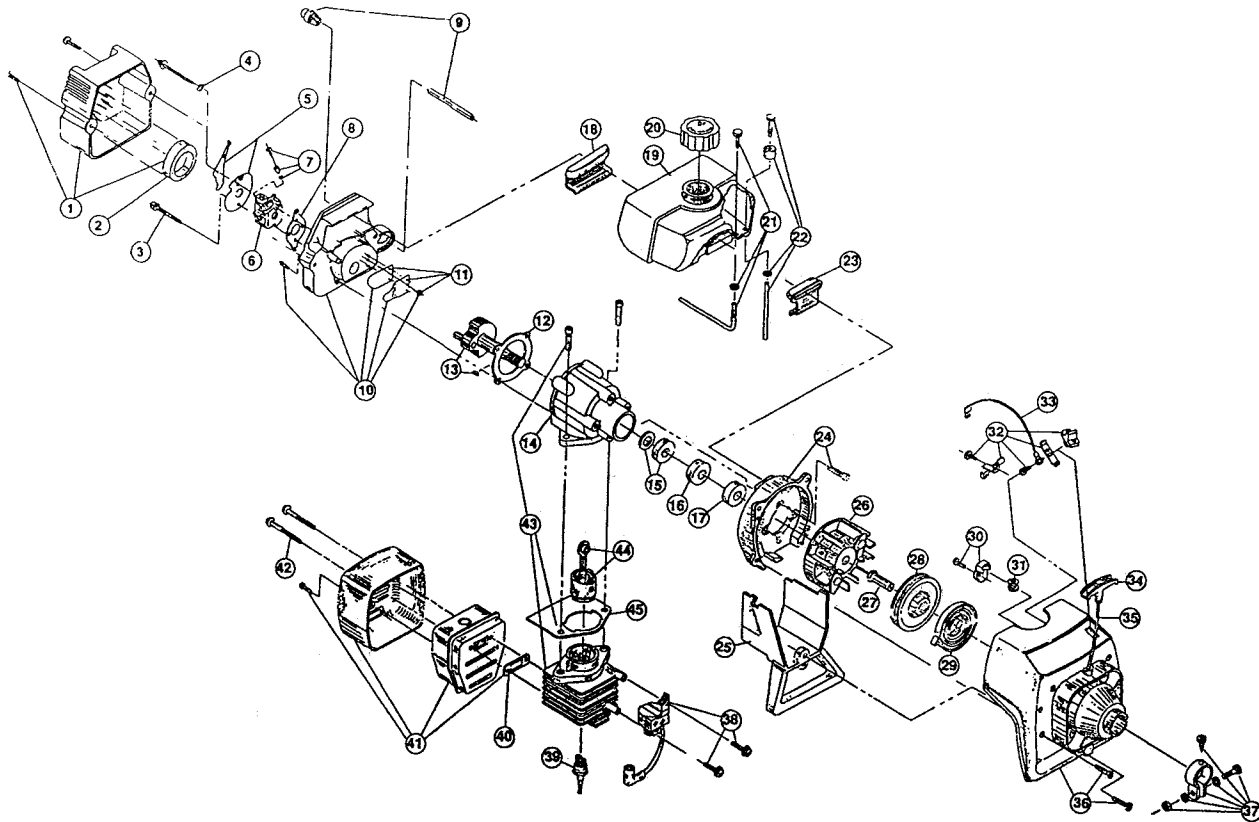

* not shown

The above part numbers are for serial numbers 910045201 thru 009026200.

BOOM & TRIMMER PARTS - IDC 500-1

Item	Part No.	Description
1	153312	Bushing Housing Assembly
2	147581	Guard and Blade Assembly
3	153313	Spool Shaft
4	153647	Outer Spool and Eyelet Assembly
5	610317	Spring
6	153600	Inner Reel
7	153066	Bump Head Knob Assembly
8	682061	Blade Assembly
9	682064	Flexible Drive Shaft
10	610660	Retainer (10 pack)
11	145566	Eyelet
12	145567	Washer
13	147582	Drive Shaft Housing Assembly
14	682060	Lower Clamp Assembly
15	153316	Throttle Trigger Assembly
16	145819	D-Handle
17	153523	D-Handle Hardware Assembly
18	610314	Throttle Trigger Spring
19	147583	Throttle Cable Housing Assembly
20	610315	Throttle Cable
21	147590	Main Handle Grip
22	145569	Anti-Rotation Screw
23	153318	Guard Mounting Screw Assembly
24	145570	Retaining Ring
*25	147584	Cutting Head, Guard and Mount Assembly

The above part numbers are for serial numbers 102021683 thru 304051230.

BOOM & TRIMMER PARTS - IDC 500-2

Item	Part No.	Description
1	180277	Throttle Housing and Trigger Assembly
2	610314	Throttle Trigger Spring
3	147594	Throttle Cable Housing
4	610315	Throttle Cable
5	145819	D-Handle
6	153523	D-Handle Hardware Assembly
7	180094	Drive Shaft Housing Assembly
8	153597	Lower Clamp Assembly
9	682064	Flexible Drive Shaft
10	145570	Retaining Ring
11	145567	Washer
12	153312	Bushing Housing Assembly
13	153318	Guard Mounting Screw Assembly
14	147593	Guard and Blade Assembly
15	145569	Anti-Rotation Screw
16	682061	Blade Assembly
17	153313	Spool Shaft
18	153619	Outer Spool and Eyelet Assembly

Item	Part No.	Description
19	145566	Eyelet
20	610660	Retainer (10 pack)
21	610317	Spring
22	153600	Inner Reel
23	153066	Bump Head Knob Assembly

Optional Accessories

*	610375	Monofil Cutting Line, 50 ft.
*	153577	Spool and 30 ft. Line Assembly
*	682075	Shoulder Strap Assembly
*	147541	IDC 2-Cycle Oil (4 oz. can)
*	147823	Complete Cutting Head Assembly (8-23)
*	not shown	