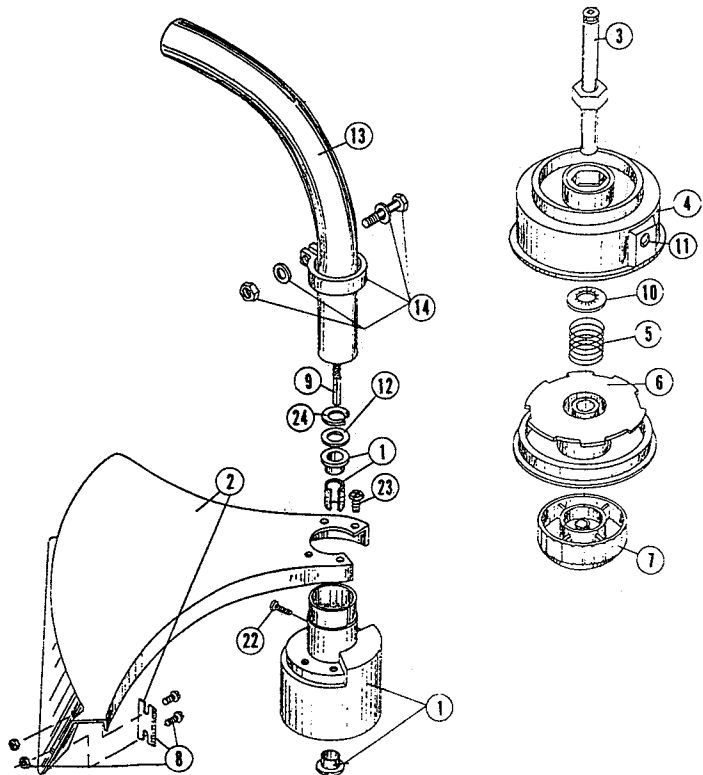

ENGINE PARTS - IDC 500-1

Item	Part No.	Description
1	610300	Pull Handle
2	613103	Rope
3	613102	Recoil Spring
4	683856	Recoil Pulley Assembly
5a	147567	Starter Housing Assembly (used with item 38a)
5b	180043	Starter Housing Assembly (used with item 38b)
6	153597	Upper Clamp Assembly
7	153624	Flywheel Assembly
8	610303	Square Drive Nut
9	683390	Module Assembly
10	180044	Fuel Tank Assembly (items 15 and 16)
11	612134	Rear Mounting Pad
12	153520	Shroud Assembly
13	145308	Front Mounting Pad
14	153644	Pulley Retainer Assembly
15	180000	Fuel Cap Assembly
16	682039	Fuel Line Assembly
17	610308	Outer Bearing
18	682040	Snap Ring Assembly
19	610309	Seal
20	682041	Inner Bearing Assembly
21	147015	Crankcase
22	147569	Cylinder Assembly
23	610311	Spark Plug
24	180001	Piston and Rod Assembly
25	180002	Power Shaft Assembly
26	683078	Shroud Extension and Stand
27	147573	Reed Assembly
28	180007	Carburetor Mount Assembly (includes item 27)
29	682048	Throttle Adjustment Assembly (Walbro)
29	147640	Throttle Adjustment Assembly (Tillotson)
30	180004	Carburetor Assembly
31	610312	Air Cleaner Filter

* not shown

The above part numbers are for serial numbers 910045201 thru 009026200.

BOOM & TRIMMER PARTS - IDC 500-1

Item	Part No.	Description
1	153312	Bushing Housing Assembly
2	147581	Guard and Blade Assembly
3	153313	Spool Shaft
4	153647	Outer Spool and Eyelet Assembly
5	610317	Spring
6	153600	Inner Reel
7	153066	Bump Head Knob Assembly
8	682061	Blade Assembly
9	682064	Flexible Drive Shaft
10	610660	Retainer (10 pack)
11	145566	Eyelet
12	145567	Washer
13	147582	Drive Shaft Housing Assembly
14	682060	Lower Clamp Assembly
15	153316	Throttle Trigger Assembly
16	145819	D-Handle
17	153523	D-Handle Hardware Assembly
18	610314	Throttle Trigger Spring
19	147583	Throttle Cable Housing Assembly
20	610315	Throttle Cable
21	147590	Main Handle Grip
22	145569	Anti-Rotation Screw
23	153318	Guard Mounting Screw Assembly
24	145570	Retaining Ring
*25	147584	Cutting Head, Guard and Mount Assembly