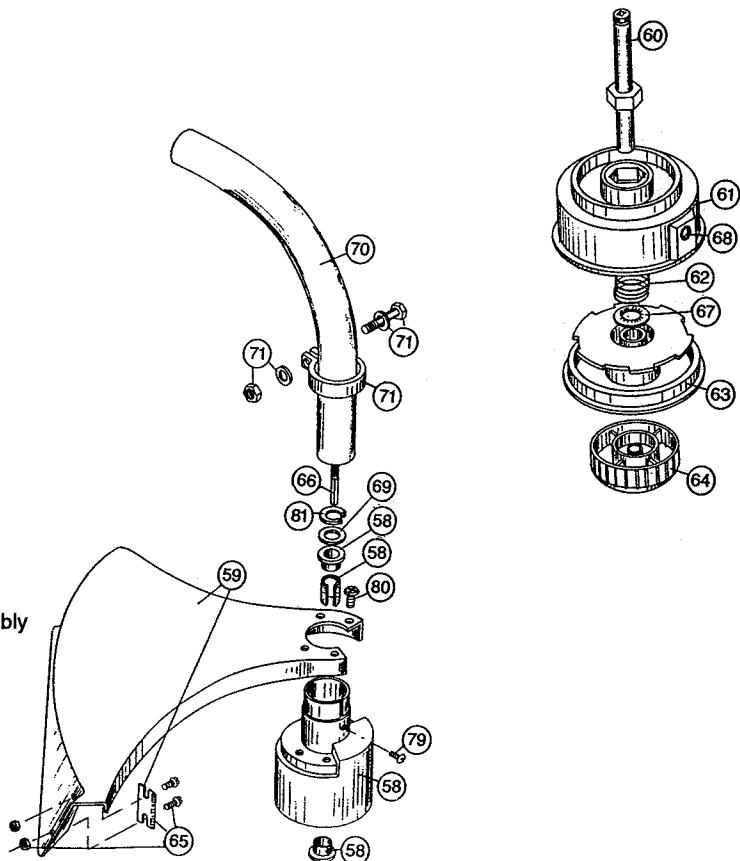

ENGINE PARTS - IDC 500 SUPREME

Item	Part No.	Description
1	610300	Pull Handle
2	613103	Rope
3	613102	Recoil Spring
4	683856	Recoil Pulley Assembly
5	147567	Starter Housing Assembly
6	153597	Upper Clamp Assembly
7	153624	Flywheel Assembly
8	610303	Square Drive Nut
9	683390	Module Assembly
10	147568	Fuel Tank
11	612134	Rear Mounting Pad
12	153520	Shroud Assembly
13	145308	Front Mounting Pad
14	153644	Pulley Retainer Assembly
15	145562	Fuel Cap Assembly
16	147290	Return Line Assembly
17	682039	Fuel Line Assembly
18	610308	Outer Bearing
19	683040	Snap Ring Assembly
20	610309	Seal
21	682041	Inner Bearing Assembly
22	147015	Crankcase
23	147569	Cylinder Assembly
24	610311	Spark Plug
25	147570	Piston and Rod Assembly
26	147588	Power Shaft Assembly
27	683078	Shroud Extension and Stand
28	147573	Reed Assembly
29	147654	Carburetor Mount Assembly
30	682048	Throttle Adjustment Assembly (Walbro)
31	147572	Carburetor Assembly
32	610312	Air Cleaner Filter
33	682505	Carburetor Mounting Screw Assembly

* not shown

The above part numbers are for serial numbers 810046501 thru 910045200.

BOOM & TRIMMER PARTS - IDC 500 SUPREME

Item	Part No.	Description
58	153312	Bushing Housing Assembly
59	147581	Guard and Blade Assembly
60	153313	Spool Shaft
61	153647	Outer Spool and Eyelet Assembly
62	610317	Spring
63	153600	Inner Reel
64	153066	Bump Head Knob Assembly
65	682061	Blade Assembly
66	682064	Flexible Drive Shaft
67	610660	Retainer (10 pack)
68	145566	Eyelet
69	145567	Washer
70	147582	Drive Shaft Housing Assembly
71	682060	Lower Clamp Assembly
72	153316	Throttle Trigger Assembly
73	145819	D-Handle
74	153523	D-Handle Hardware Assembly
75	610314	Throttle Trigger Spring
76	147583	Throttle Cable Housing Assembly
77	610315	Throttle Cable
78	147590	Main Handle Grip
79	145569	Anti-Rotation Screw
80	153318	Guard Mounting Screw Assembly
81	145570	Retaining Ring
*82	147584	Cutting Head, Guard, and Mount Assembly