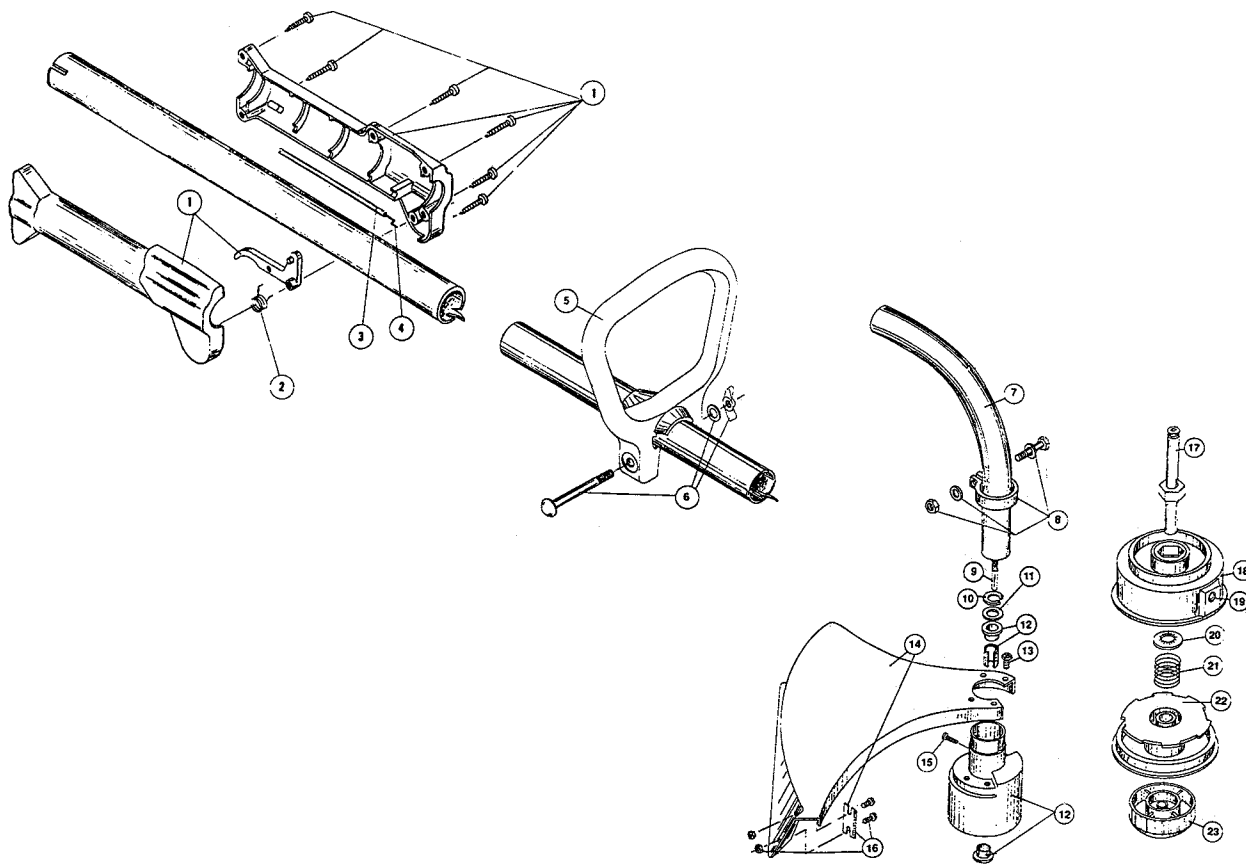

* not shown

The above part numbers are for serial numbers 910045201 thru 009026200.

BOOM & TRIMMER PARTS - IDC 500-1

Item	Part No.	Description
1	153312	Bushing Housing Assembly
2	147581	Guard and Blade Assembly
3	153313	Spool Shaft
4	153647	Outer Spool and Eyelet Assembly
5	610317	Spring
6	153600	Inner Reel
7	153066	Bump Head Knob Assembly
8	682061	Blade Assembly
9	682064	Flexible Drive Shaft
10	610660	Retainer (10 pack)
11	145566	Eyelet
12	145567	Washer
13	147582	Drive Shaft Housing Assembly
14	682060	Lower Clamp Assembly
15	153316	Throttle Trigger Assembly
16	145819	D-Handle
17	153523	D-Handle Hardware Assembly
18	610314	Throttle Trigger Spring
19	147583	Throttle Cable Housing Assembly
20	610315	Throttle Cable
21	147590	Main Handle Grip
22	145569	Anti-Rotation Screw
23	153318	Guard Mounting Screw Assembly
24	145570	Retaining Ring
*25	147584	Cutting Head, Guard and Mount Assembly

The above part numbers are for serial numbers 009026201 thru 102021682.

BOOM & TRIMMER PARTS - IDC 500-2

Item	Part No.	Description
1	180017	Throttle Housing and Trigger Assembly
2	610314	Throttle Trigger Spring
3	147594	Throttle Cable Housing
4	610315	Throttle Cable
5	145819	D-Handle
6	153523	D-Handle Hardware Assembly
7	147852	Drive Shaft Housing Assembly
8	153597	Lower Clamp Assembly
9	682064	Flexible Drive Shaft
10	145570	Retaining Ring
11	145567	Washer
12	153312	Bushing Housing Assembly
13	153318	Guard Mounting Screw Assembly
14	147593	Guard and Blade Assembly
15	145569	Anti-Rotation Screw
16	682061	Blade Assembly
17	153313	Spool Shaft