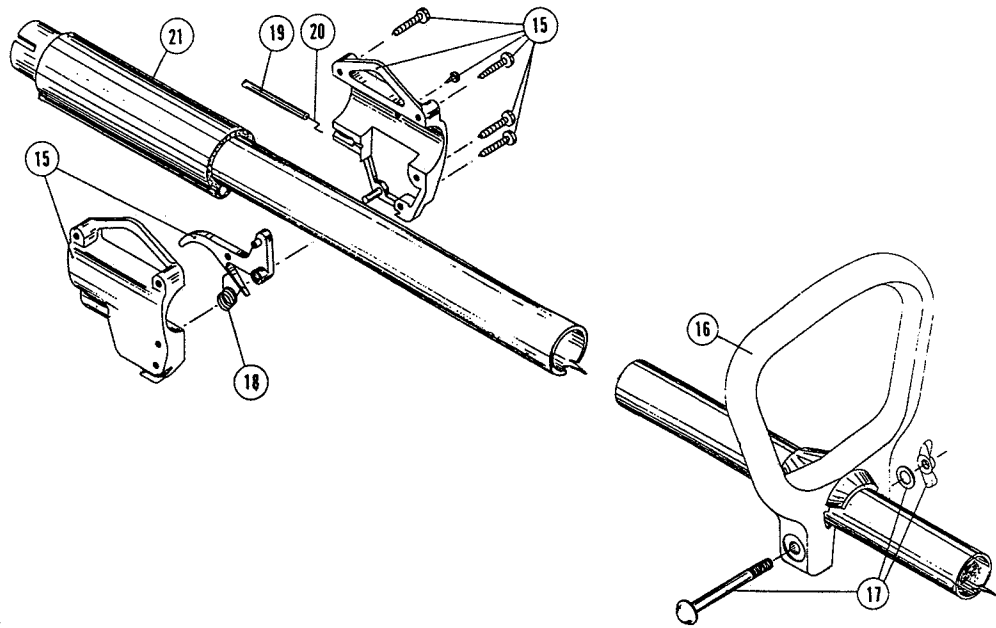

BOOM & TRIMMER PARTS - IDC 500-1