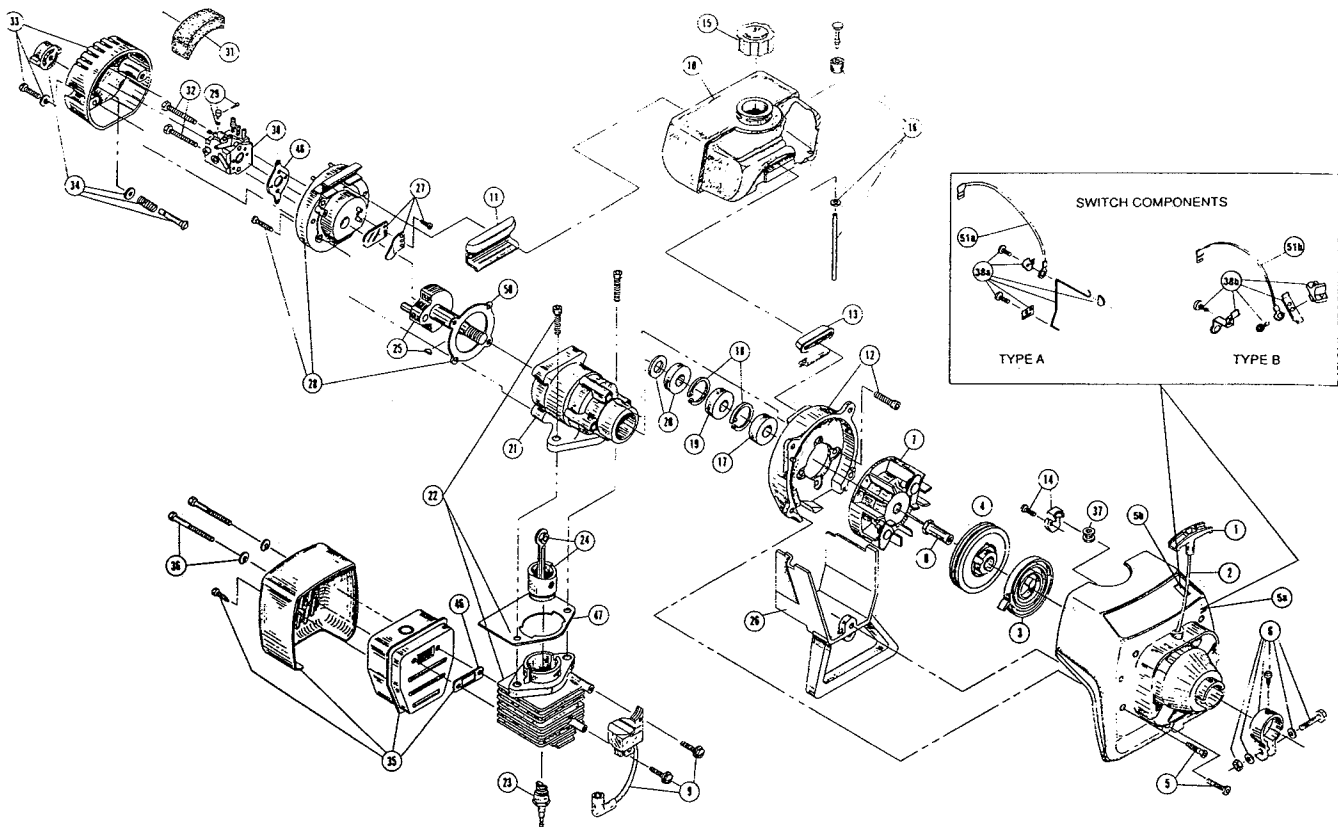

ENGINE PARTS - IDC 500-1

Item	Part No.	Description
1	610300	Pull Handle
2	613103	Rope
3	613102	Recoil Spring
4	683856	Recoil Pulley Assembly
5a	147567	Starter Housing Assembly (used with item 38a)
5b	180043	Starter Housing Assembly (used with item 38b)
6	153597	Upper Clamp Assembly
7	153624	Flywheel Assembly
8	610303	Square Drive Nut
9	683390	Module Assembly
10	180044	Fuel Tank Assembly (items 15 and 16)
11	612134	Rear Mounting Pad
12	153520	Shroud Assembly
13	145308	Front Mounting Pad
14	153644	Pulley Retainer Assembly
15	180000	Fuel Cap Assembly
16	682039	Fuel Line Assembly
17	610308	Outer Bearing
18	682040	Snap Ring Assembly
19	610309	Seal
20	682041	Inner Bearing Assembly
21	147015	Crankcase
22	147569	Cylinder Assembly
23	610311	Spark Plug
24	180001	Piston and Rod Assembly
25	180002	Power Shaft Assembly
26	683078	Shroud Extension and Stand
27	147573	Reed Assembly
28	180007	Carburetor Mount Assembly (includes item 27)
29	682048	Throttle Adjustment Assembly (Walbro)
29	147640	Throttle Adjustment Assembly (Tillotson)
30	180004	Carburetor Assembly
31	610312	Air Cleaner Filter

Item	Part No.	Description
32	682505	Carburetor Mounting Screw Assembly
33	683414	Carburetor/Air Filter Cleaner Cover Assembly (includes items 31, 33 and 34)
34	682052	Choke Knob Assembly
35	180005	Muffler Assembly
36	147575	Muffler Mounting Bolt Assembly
37	611061	Rope Guide
38a	147576	Switch Assembly
38b	180035	Switch Assembly
*39	180012	Engine Hardware Kit
*40	180011	Engine Gasket Kit
*41	153308	O.E.M. Carburetor Repair Kit (Walbro)
*41	180019	O.E.M. Carburetor Repair Kit (Tillotson)
*42	153309	Gasket-Diaphragm Repair Kit (Walbro)
*42	180020	Gasket-Diaphragm Repair Kit (Tillotson)
*43	180013	Piston Ring
*44	180010	Short Block Assembly (items 18-26)
*45	180009	Crankcase Service Assembly (items 18-22, 26)
46	610672	Exhaust Gasket (10 pack)
47	145564	Cylinder Gasket (10 pack)
48	610675	Carburetor Gasket (10 pack)
*49	610676	Flywheel Key (10 pack)
50	612115	Carburetor Mount Gasket (10 pack)
51a	147589	Wire Lead
51b	180036	Wire Lead
*52	147544	Starter Housing Screw Set

* not shown

The above part numbers are for serial numbers 910045201 thru 009026200.