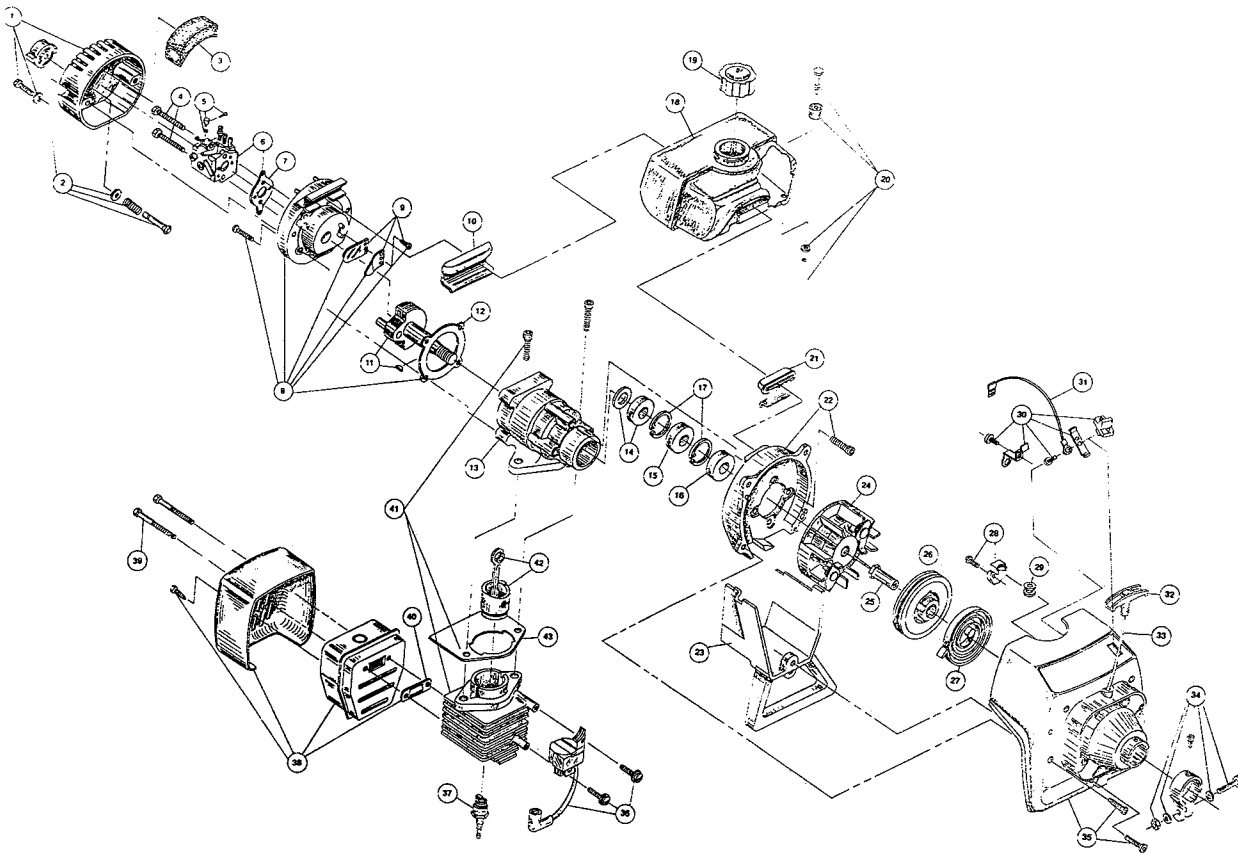

Item	Part No.	Description	Item	Part No.	Description
1	683414	Carburetor/Air Cleaner Cover Assembly (includes items 2 and 3)	31	180036	Wire Lead
2	682052	Choke Knob Assembly	32	610300	Pull Handle
3	610312	Air Cleaner Filter	33	613103	Rope
4	682505	Carburetor Mounting Screw Assembly	34	153597	Upper Clamp Assembly
5	682048	Throttle Adjustment Assembly (Walbro)	35	180043	Starter Housing Assembly
5	147640	Throttle Adjustment Assembly (Tillotson)	36	683390	Module Assembly
5	180092	Throttle Adjustment Assembly (Zama)	37	610311	Spark Plug
6	180004	Carburetor Assembly	38	180119	Muffler Assembly
7	610675	Carburetor Gasket (10 pack)	39	147575	Muffler Mounting Bolt Assembly
8	180007	Carburetor Mount Assembly	40	610672	Exhaust Gasket (10 pack)
9	147573	Reed Assembly	41	147598	Cylinder Assembly
10	612134	Rear Mounting Pad	42	180001	Piston and Rod Assembly
11	180002	Power Shaft Assembly	43	145564	Cylinder Gasket (10 pack)
12	612115	Carburetor Mount Gasket (10 pack)	*	180012	Engine Hardware Kit
13	147015	Crankcase	*	180011	Engine Gasket Kit
14	682041	Inner Bearing Assembly	*	153308	O.E.M. Carburetor Repair Kit (Walbro)
15	610309	Seal	*	180019	O.E.M. Carburetor Repair Kit (Tillotson)
16	610308	Outer Bearing Assembly	*	180090	O.E.M. Carburetor Repair Kit (Zama)
17	682040	Snap Ring Assembly	*	153309	Gasket-Diaphragm Repair Kit (Walbro)
18	180044	Fuel Tank Assembly (includes items 19-20)	*	180020	Gasket-Diaphragm Repair Kit (Tillotson)
19	180000	Fuel Cap Assembly	*	180091	Gasket-Diaphragm Repair Kit (Zama)
20	682039	Fuel Line Assembly	*	180013	Piston Ring
21	145308	Front Mounting Pad	*	180010	Short Block Assembly (items 18-26)
22	153520	Shroud Assembly	*	180009	Crankcase Service Assembly (items 18-22, 26)
23	683078	Shroud Extension and Stand	610676		Flywheel Key (10 pack)
24	153624	Flywheel Assembly	147544		Starter Housing Screw Set
25	610303	Square Drive Nut			
26	683856	Recoil Pulley Assembly			
27	613102	Recoil Spring			
28	153644	Pulley Retainer Assembly			
29	611061	Rope Guide			
30	180035	Switch Assembly			
			*	not shown	

The above part numbers are for serial numbers 009026201 thru 102021682.