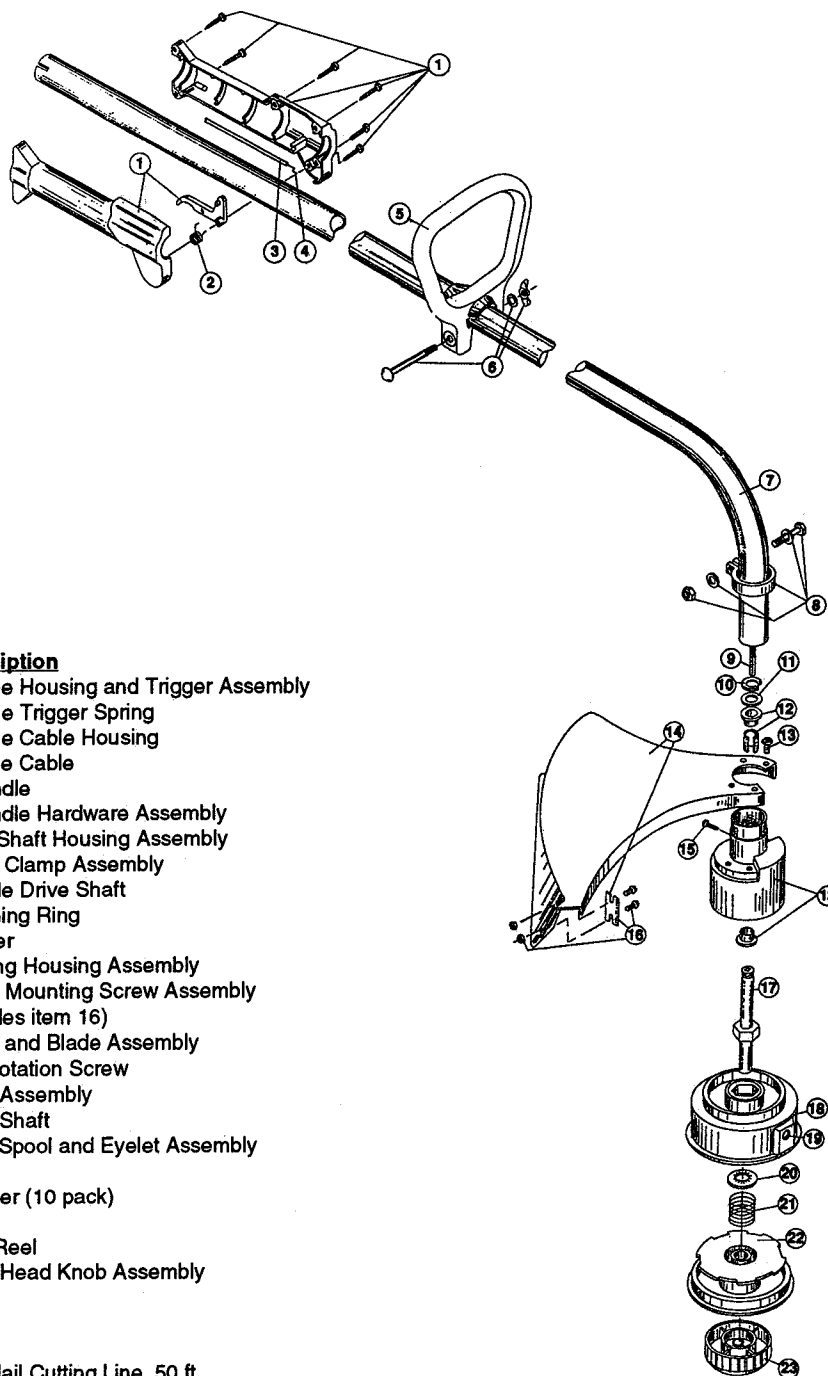

BOOM & TRIMMER PARTS - IDC 500

Item	Part No.	Description
1	180277	Throttle Housing and Trigger Assembly
2	610314	Throttle Trigger Spring
3	147594	Throttle Cable Housing
4	610315	Throttle Cable
5	145819	D-Handle
6	153523	D-Handle Hardware Assembly
7	180094	Drive Shaft Housing Assembly
8	153597	Lower Clamp Assembly
9	682064	Flexible Drive Shaft
10	145570	Retaining Ring
11	145567	Washer
12	153312	Bushing Housing Assembly
13	180531	Guard Mounting Screw Assembly (includes item 16)
14	683274	Guard and Blade Assembly
15	145569	Anti-Rotation Screw
16	682061	Blade Assembly
17	153313	Spool Shaft
18	153619	Outer Spool and Eyelet Assembly
19	145566	Eyelet
20	610660	Retainer (10 pack)
21	610317	Spring
22	153600	Inner Reel
23	153066	Bump Head Knob Assembly

Optional Accessories

- 610375 Monofil Cutting Line, 50 ft.
- 153577 Spool and 30 ft. Line Assembly
- 682075 Shoulder Strap Assembly
- 147541 IDC 2-Cycle Oil
- 147823 Complete Cutting Head Assembly
  (includes items 8, 10-23)

* not shown