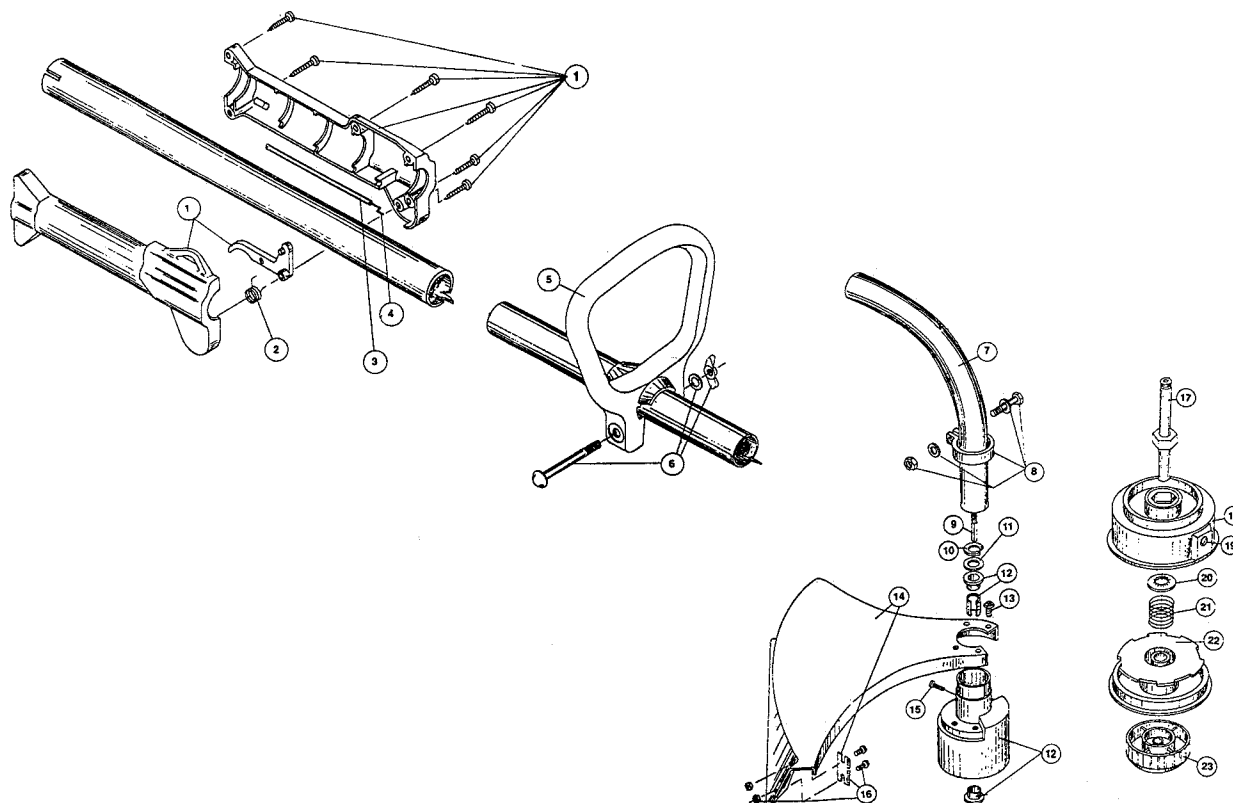

BOOM & TRIMMER PARTS - IDC 500-2

Item	Part No.	Description
1	180277	Throttle Housing and Trigger Assembly
2	610314	Throttle Trigger Spring
3	147594	Throttle Cable Housing
4	610315	Throttle Cable
5	145819	D-Handle
6	153523	D-Handle Hardware Assembly
7	180094	Drive Shaft Housing Assembly
8	153597	Lower Clamp Assembly
9	682064	Flexible Drive Shaft
10	145570	Retaining Ring
11	145567	Washer
12	153312	Bushing Housing Assembly
13	153318	Guard Mounting Screw Assembly
14	147593	Guard and Blade Assembly
15	145569	Anti-Rotation Screw
16	682061	Blade Assembly
17	153313	Spool Shaft
18	153619	Outer Spool and Eyelet Assembly

Item	Part No.	Description
19	145566	Eyelet
20	610660	Retainer (10 pack)
21	610317	Spring
22	153600	Inner Reel
23	153066	Bump Head Knob Assembly

Optional Accessories

*	610375	Monofil Cutting Line, 50 ft.
*	153577	Spool and 30 ft. Line Assembly
*	682075	Shoulder Strap Assembly
*	147541	IDC 2-Cycle Oil (4 oz. can)
*	147823	Complete Cutting Head Assembly (8-23)
*	not shown