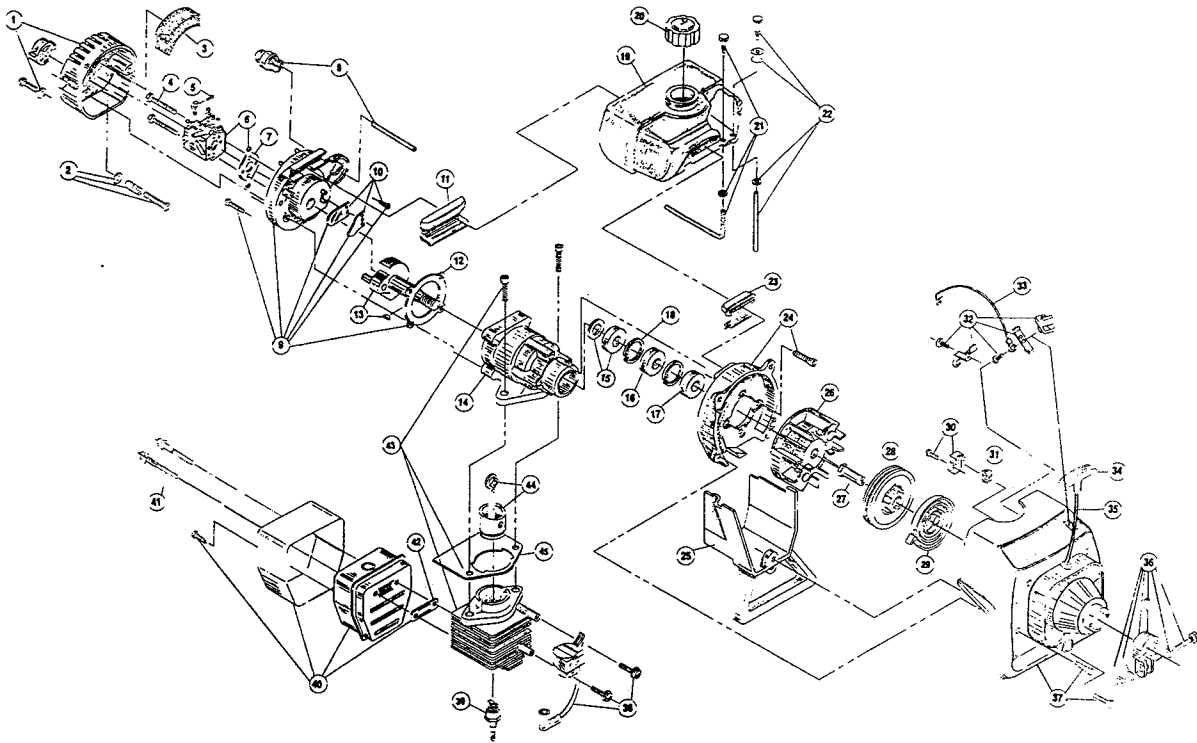

Item	Part No.	Description	Item	Part No.	Description
1	683414	Carburetor/Air Cleaner Cover Assembly (includes items 2 and 3)	33	180036	Wire Lead
2	682052	Choke Knob Assembly	34	610300	Pull Handle
3	610312	Air Cleaner Filter	35	613103	Rope
4	682505	Carburetor Mounting Screw Assembly	36	153597	Upper Clamp Assembly
5	682048	Throttle Adjustment Assembly (Walbro)	37	180281	Starter Housing Assembly
5	147640	Throttle Adjustment Assembly (Tillotson)	38	683390	Module Assembly
5	180092	Throttle Adjustment Assembly (Zama)	39	610311	Spark Plug
6	147572	Carburetor Assembly	40	180119	Muffler Assembly (includes item 41)
7	610675	Carburetor Gasket (10 pack)	41	147575	Muffler Mounting Bolt Assembly
8	683974	Primer and Hose Assembly	42	610672	Exhaust Gasket (10 pack)
9	180033	Carburetor Mount Assembly	43	147598	Cylinder Assembly
10	147573	Reed Assembly	44	180001	Piston and Rod Assembly
11	612134	Rear Mounting Pad	45	145564	Cylinder Gasket Kit
12	612115	Carburetor Mount Gasket (10 pack)	*	180012	Engine Hardware Kit
13	180002	Power Shaft Assembly	*	180011	Engine Gasket Kit
14	147015	Crankcase	*	153308	O.E.M. Carburetor Repair Kit (Walbro)
15	682041	Inner Bearing Assembly	*	147170	O.E.M. Carburetor Repair Kit (Tillotson)
16	610309	Seal	*	180090	O.E.M. Carburetor Repair Kit (Zama)
17	610308	Outer Bearing Assembly	*	153309	Gasket-Diaphragm Repair Kit (Walbro)
18	682040	Snap Ring Assembly	*	147171	Gasket-Diaphragm Repair Kit (Tillotson)
19	180044	Fuel Tank Assembly (includes items 20-22)	*	180091	Gasket-Diaphragm Repair Kit (Zama)
20	180000	Fuel Cap Assembly	*	180013	Piston Ring
21	147290	Return Line Assembly	*	180010	Short Block Assembly (items 13-18, 39, 43-45)
22	682039	Fuel Line Assembly	*	180009	Crankcase Service Assembly (items 13-18)
23	145308	Front Mounting Pad	*	610676	Flywheel Key (10 pack)
24	153520	Shroud Assembly	*	147544	Starter Housing Screw Set
25	683078	Shroud Extension and Stand			
26	153624	Flywheel Assembly			
27	610303	Square Drive Nut			
28	683856	Recoil Pulley Assembly	*	not shown	
29	613102	Recoil Guide			
30	153644	Pulley Retainer Assembly			
31	611061	Rope Guide			
32	180035	Switch Assembly			

The above part numbers are for serial numbers 102021683 thru 304051230.