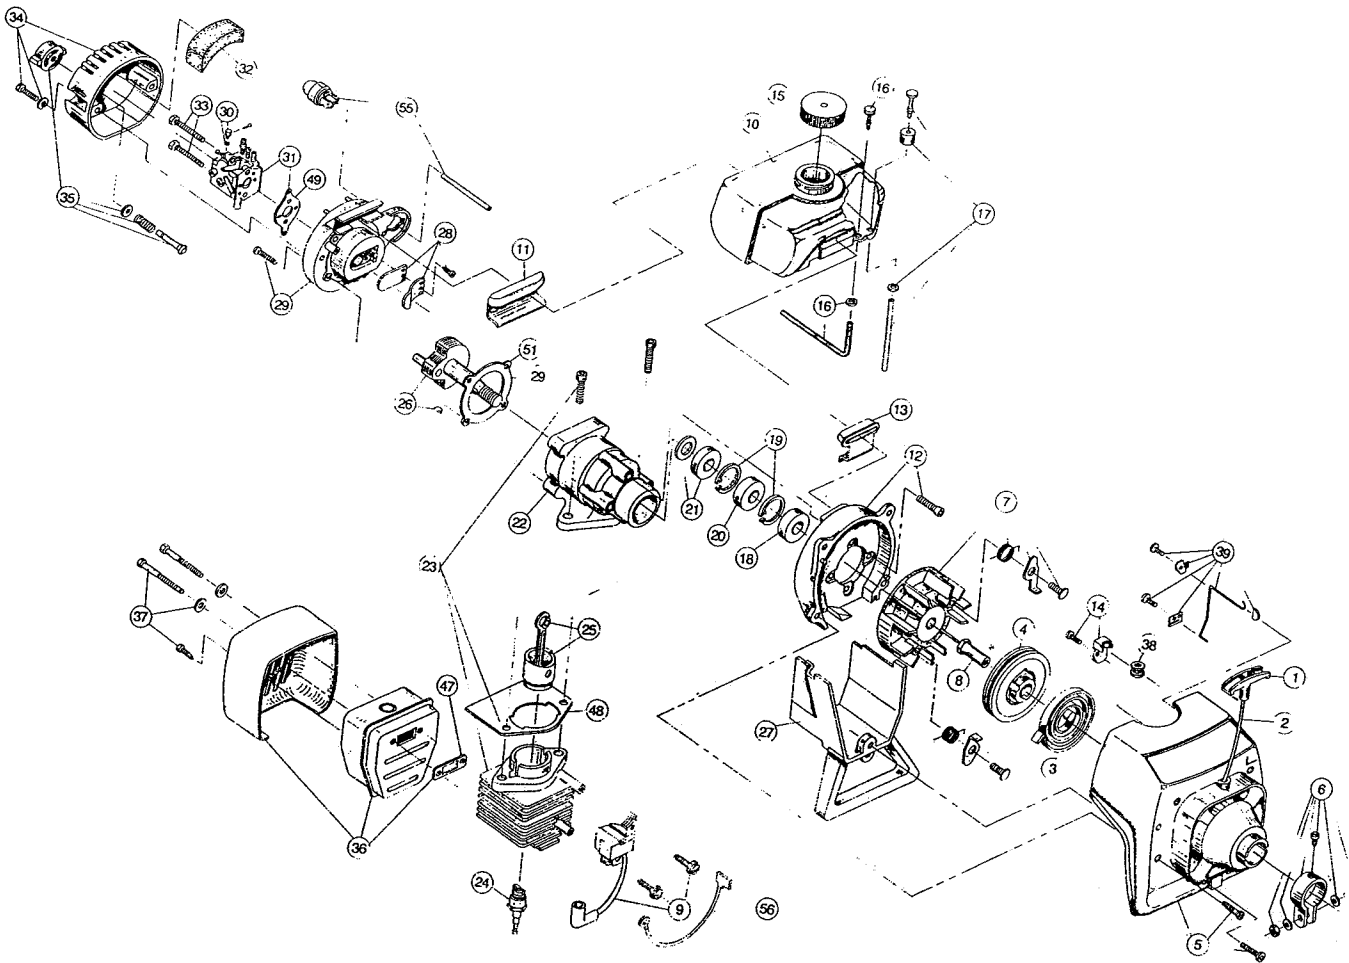

ENGINE PARTS - IDC 500 SUPREME

Item	Part No.	Description
1	610300	Pull Handle
2	613103	Rope
3	613102	Recoil Spring
4	683856	Recoil Pulley Assembly
5	147567	Starter Housing Assembly
6	153597	Upper Clamp Assembly
7	153624	Flywheel Assembly
8	610303	Square Drive Nut
9	683390	Module Assembly
10	147568	Fuel Tank
11	612134	Rear Mounting Pad
12	153520	Shroud Assembly
13	145308	Front Mounting Pad
14	153644	Pulley Retainer Assembly
15	145562	Fuel Cap Assembly
16	147290	Return Line Assembly
17	682039	Fuel Line Assembly
18	610308	Outer Bearing
19	683040	Snap Ring Assembly
20	610309	Seal
21	682041	Inner Bearing Assembly
22	147015	Crankcase
23	147569	Cylinder Assembly
24	610311	Spark Plug
25	147570	Piston and Rod Assembly
26	147588	Power Shaft Assembly
27	683078	Shroud Extension and Stand
28	147573	Reed Assembly
29	147654	Carburetor Mount Assembly
30	682048	Throttle Adjustment Assembly (Walbro)
31	147572	Carburetor Assembly
32	610312	Air Cleaner Filter
33	682505	Carburetor Mounting Screw Assembly

* not shown

The above part numbers are for serial numbers 810046501 thru 910045200.

BOOM & TRIMMER PARTS - IDC 500 SUPREME

Item	Part No.	Description
58	153312	Bushing Housing Assembly
59	147581	Guard and Blade Assembly
60	153313	Spool Shaft
61	153647	Outer Spool and Eyelet Assembly
62	610317	Spring
63	153600	Inner Reel
64	153066	Bump Head Knob Assembly
65	682061	Blade Assembly
66	682064	Flexible Drive Shaft
67	610660	Retainer (10 pack)
68	145566	Eyelet
69	145567	Washer
70	147582	Drive Shaft Housing Assembly
71	682060	Lower Clamp Assembly
72	153316	Throttle Trigger Assembly
73	145819	D-Handle
74	153523	D-Handle Hardware Assembly
75	610314	Throttle Trigger Spring
76	147583	Throttle Cable Housing Assembly
77	610315	Throttle Cable
78	147590	Main Handle Grip
79	145569	Anti-Rotation Screw
80	153318	Guard Mounting Screw Assembly
81	145570	Retaining Ring
*82	147584	Cutting Head, Guard, and Mount Assembly