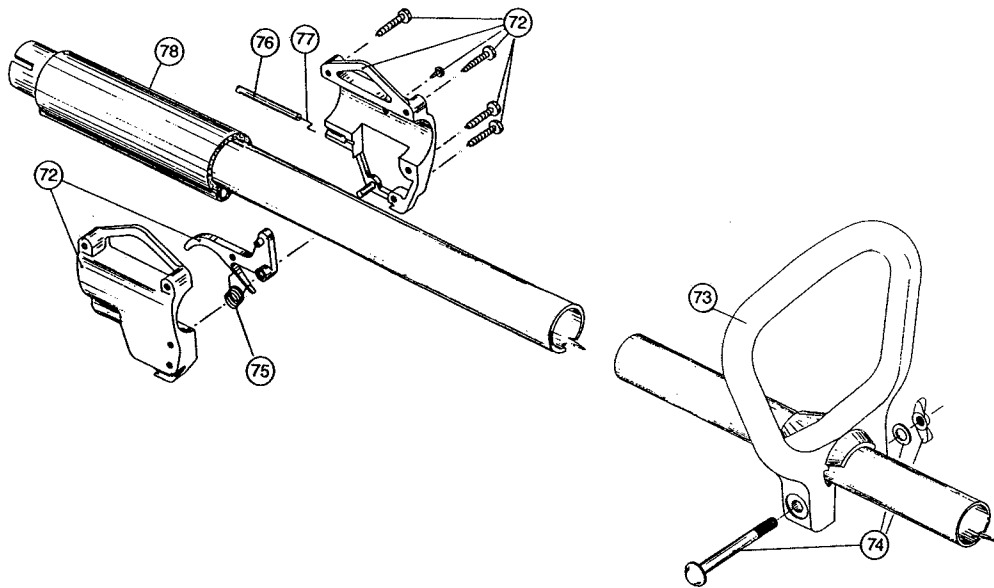

ENGINE PARTS - IDC 500 SUPREME

Item	Part No.	Description
1	610300	Pull Handle
2	613103	Rope
3	613102	Recoil Spring
4	683856	Recoil Pulley Assembly
5	147567	Starter Housing Assembly
6	153597	Upper Clamp Assembly
7	153624	Flywheel Assembly
8	610303	Square Drive Nut
9	683390	Module Assembly
10	147568	Fuel Tank
11	612134	Rear Mounting Pad
12	153520	Shroud Assembly
13	145308	Front Mounting Pad
14	153644	Pulley Retainer Assembly
15	145562	Fuel Cap Assembly
16	147290	Return Line Assembly
17	682039	Fuel Line Assembly
18	610308	Outer Bearing
19	683040	Snap Ring Assembly
20	610309	Seal
21	682041	Inner Bearing Assembly
22	147015	Crankcase
23	147569	Cylinder Assembly
24	610311	Spark Plug
25	147570	Piston and Rod Assembly
26	147588	Power Shaft Assembly
27	683078	Shroud Extension and Stand
28	147573	Reed Assembly
29	147654	Carburetor Mount Assembly
30	682048	Throttle Adjustment Assembly (Walbro)
31	147572	Carburetor Assembly
32	610312	Air Cleaner Filter
33	682505	Carburetor Mounting Screw Assembly

* not shown

The above part numbers are for serial numbers 810046501 thru 910045200.

BOOM & TRIMMER PARTS - IDC 500 SUPREME

Item	Part No.	Description
58	153312	Bushing Housing Assembly
59	147581	Guard and Blade Assembly
60	153313	Spool Shaft
61	153647	Outer Spool and Eyelet Assembly
62	610317	Spring
63	153600	Inner Reel
64	153066	Bump Head Knob Assembly
65	682061	Blade Assembly
66	682064	Flexible Drive Shaft
67	610660	Retainer (10 pack)
68	145566	Eyelet
69	145567	Washer
70	147582	Drive Shaft Housing Assembly
71	682060	Lower Clamp Assembly
72	153316	Throttle Trigger Assembly
73	145819	D-Handle
74	153523	D-Handle Hardware Assembly
75	610314	Throttle Trigger Spring
76	147583	Throttle Cable Housing Assembly
77	610315	Throttle Cable
78	147590	Main Handle Grip
79	145569	Anti-Rotation Screw
80	153318	Guard Mounting Screw Assembly
81	145570	Retaining Ring
*82	147584	Cutting Head, Guard, and Mount Assembly