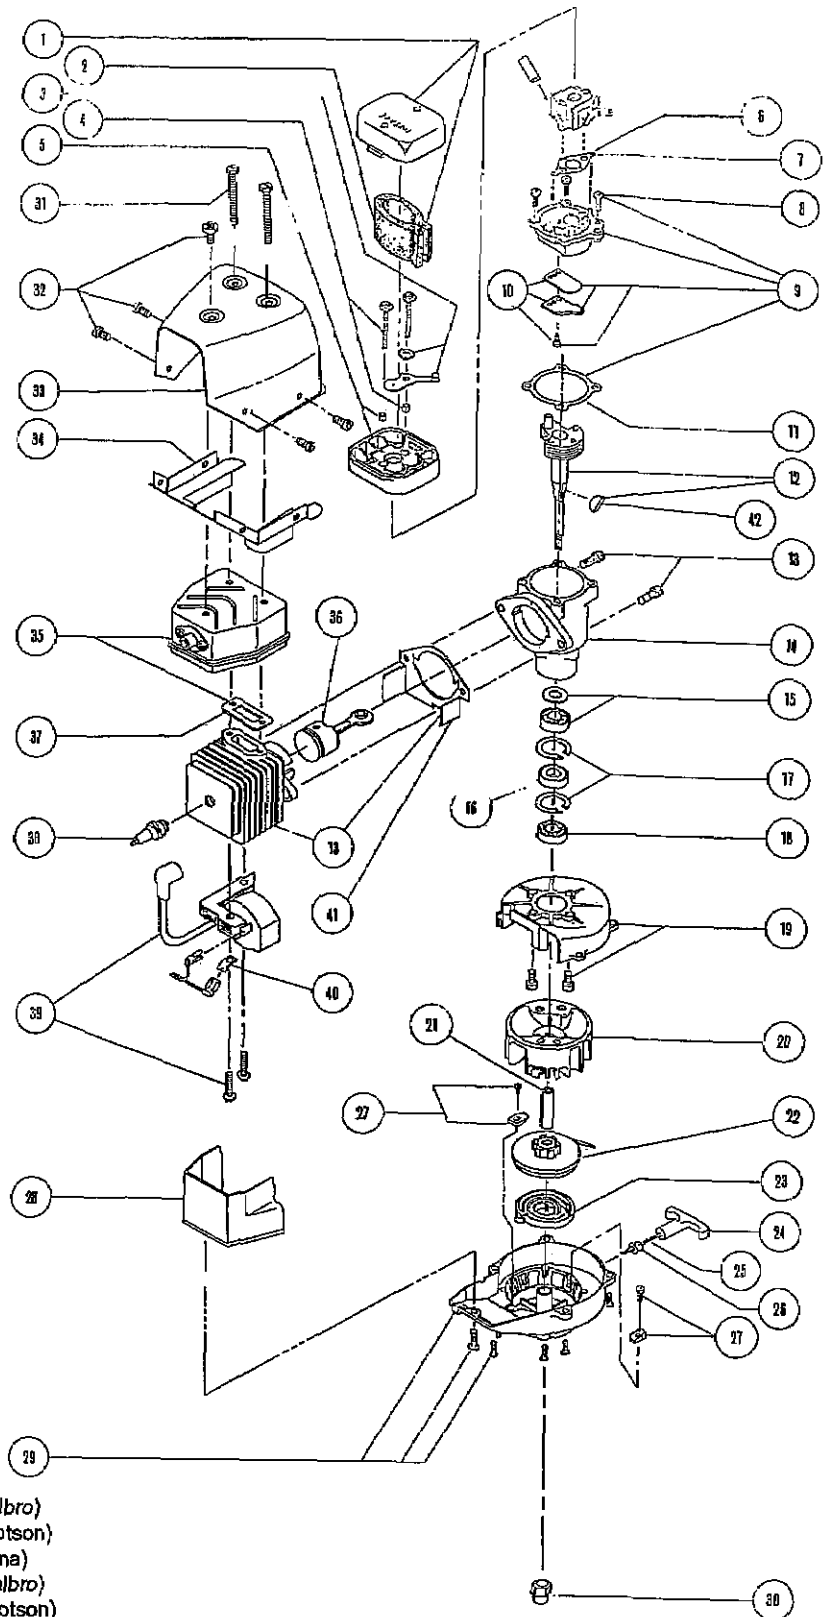

* not shown

The above part numbers are for serial numbers 009113701 thru 109012000.

BLOWER PARTS - IDC 300BV-2

Item	Part No.	Description
1	683400	Trigger Assembly
2	180000	Fuel Cap Assembly
3	147036	Fuel Line Assembly
4	147350	Complete Fuel Tank Assembly (items 2, 3, 4, and 28)
5	147351	Primer Bulb and Hose Assembly
6	147038	Switch and Lead Assembly
7	147039	Throttle Wire and Housing Assembly
8	683406	Mounting Screw Assembly
9	147644	Cover Assembly R.H.
10	147645	Cover Assembly L.H.
11	683395	Mounting Screw Assembly
12	147819	Upper Blower Housing
13	180058	Mounting Screw Assembly
14	147353	Impeller
15	147046	Mounting Bolt Assembly
16	147047	Impact Shield
17	147822	Lower Blower Housing
18	147049	Mounting Screw Assembly
19	147817	Intake Cover
20	147051	Spring Set
21	147052	Mounting Bolt Assembly
22	147053	Hinge Shaft
23	147054	Clamp Assembly
24	147816	Blower Tube
25	683424	Clamp Assembly
26	612128	Fan Nozzle
27	147356	Fuel Return Line Assembly