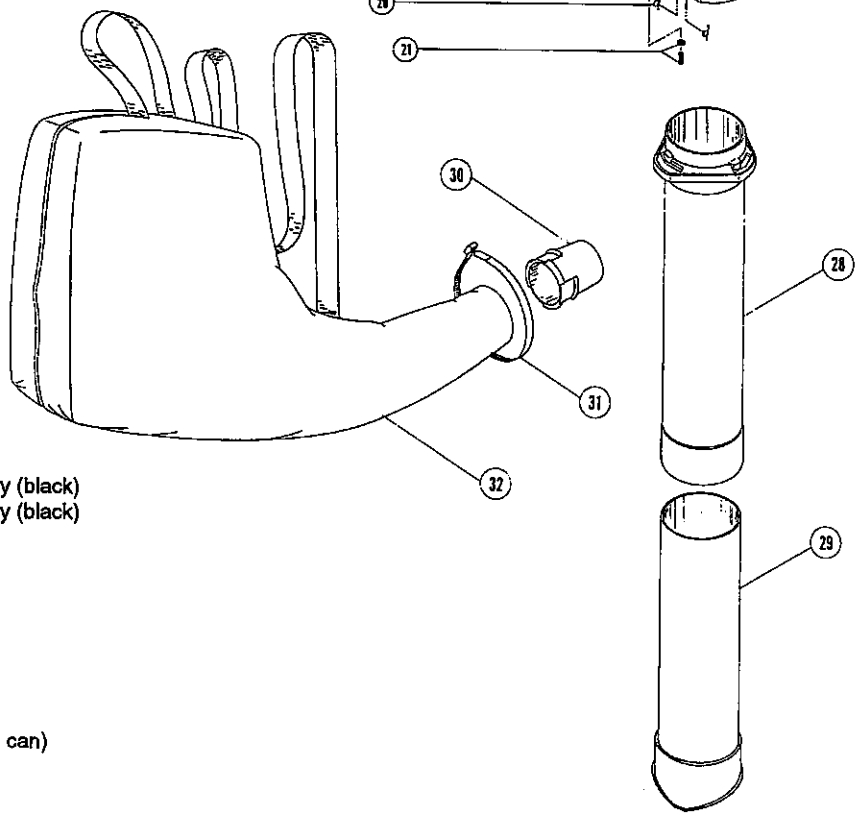

\* not shown

The above part numbers are for serial numbers 909014527 thru 009113700.

**BLOWER PARTS - IDC 300BV-1**

Item	Part No.	Description
1	683400	Trigger Assembly
2	180000	Fuel Cap Assembly
3	147036	Fuel Line Assembly
4	147350	Complete Fuel Tank Assembly (items 2, 3 and 27)
*5	147351	Primer Bulb and Hose Assembly
6	147038	Switch and Lead Assembly
7	147039	Throttle Wire and Housing Assembly
8	683406	Mounting Screw Assembly
9	147644	Cover Assembly R.H.
10	147645	Cover Assembly L.H.
11	683395	Mounting Screw Assembly
12	147819	Upper Blower Housing
13	180058	Mounting Screw Assembly
14	147353	Impeller
15	147046	Mounting Bolt Assembly
16	147047	Impact Shield
17	147822	Lower Blower Assembly
18	147049	Mounting Screw Assembly
19	147817	Intake Cover
20	147051	Spring Set
21	147052	Mounting Screw Assembly
22	147053	Hinge Shaft
23	147054	Clamp Assembly
24	147816	Blower Tube
25	683424	Clamp Assembly
26	147818	Fan Nozzle
27	147356	Fuel Return Line Assembly
28	147703	Upper Vacuum Tube Assembly (black)
29	147705	Lower Vacuum Tube Assembly (black)
30	180059	Adapter
31	147059	Clamp
32	147715	Vacuum Bag Assembly (includes items 30 and 31)

**Optional Accessories**

*	682075	Shoulder Strap Assembly
*	147541	IDC or Ryan 2-Cycle Oil (4 oz. can)
*	145905	Wrench

\* not shown