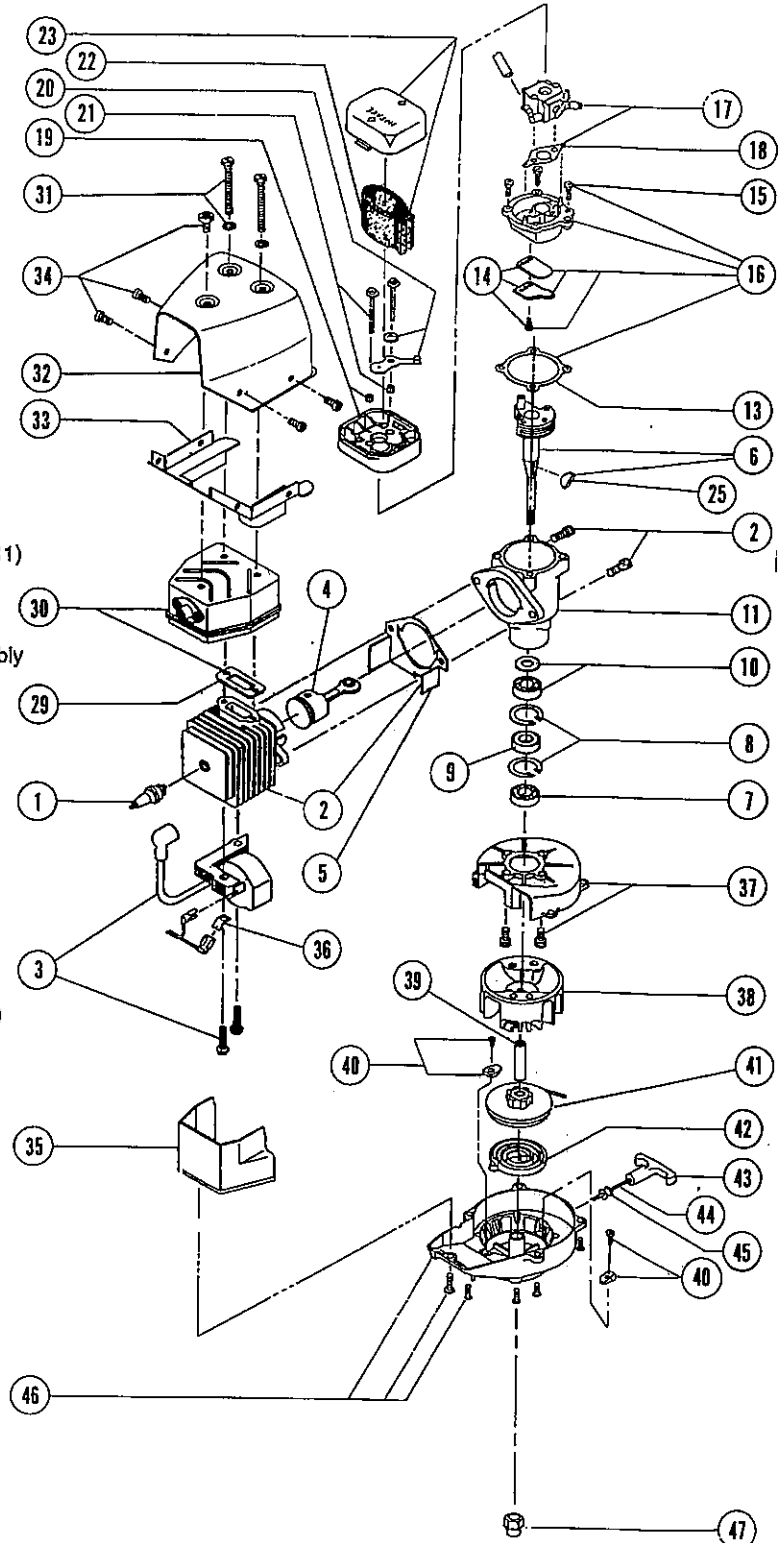

\* not shown

The above part numbers are for serial numbers 909014527 thru 009113700.

**BLOWER PARTS - IDC 300BV-1**

Item	Part No.	Description
1	683400	Trigger Assembly
2	180000	Fuel Cap Assembly
3	147036	Fuel Line Assembly
4	147350	Complete Fuel Tank Assembly (items 2, 3 and 27)
*5	147351	Primer Bulb and Hose Assembly
6	147038	Switch and Lead Assembly
7	147039	Throttle Wire and Housing Assembly
8	683406	Mounting Screw Assembly
9	147644	Cover Assembly R.H.
10	147645	Cover Assembly L.H.
11	683395	Mounting Screw Assembly
12	147819	Upper Blower Housing
13	180058	Mounting Screw Assembly
14	147353	Impeller
15	147046	Mounting Bolt Assembly
16	147047	Impact Shield
17	147822	Lower Blower Assembly
18	147049	Mounting Screw Assembly
19	147817	Intake Cover
20	147051	Spring Set
21	147052	Mounting Screw Assembly
22	147053	Hinge Shaft
23	147054	Clamp Assembly
24	147816	Blower Tube
25	683424	Clamp Assembly
26	147818	Fan Nozzle
27	147356	Fuel Return Line Assembly
28	147703	Upper Vacuum Tube Assembly (black)
29	147705	Lower Vacuum Tube Assembly (black)
30	180059	Adapter
31	147059	Clamp
32	147715	Vacuum Bag Assembly (includes items 30 and 31)