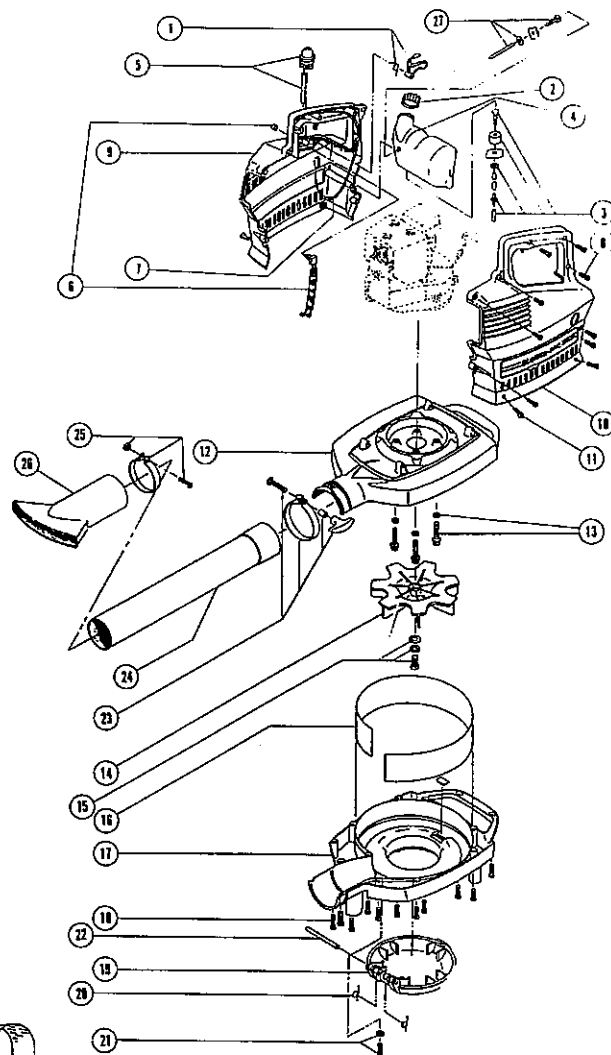

\* not shown

The above part numbers are for serial numbers 909014527 thru 009113700.

**BLOWER PARTS - IDC 300BV-1**

Item	Part No.	Description
1	683400	Trigger Assembly
2	180000	Fuel Cap Assembly
3	147036	Fuel Line Assembly
4	147350	Complete Fuel Tank Assembly (items 2, 3 and 27)
*5	147351	Primer Bulb and Hose Assembly
6	147038	Switch and Lead Assembly
7	147039	Throttle Wire and Housing Assembly
8	683406	Mounting Screw Assembly
9	147644	Cover Assembly R.H.
10	147645	Cover Assembly L.H.
11	683395	Mounting Screw Assembly
12	147819	Upper Blower Housing
13	180058	Mounting Screw Assembly
14	147353	Impeller
15	147046	Mounting Bolt Assembly
16	147047	Impact Shield
17	147822	Lower Blower Assembly
18	147049	Mounting Screw Assembly
19	147817	Intake Cover
20	147051	Spring Set
21	147052	Mounting Screw Assembly
22	147053	Hinge Shaft
23	147054	Clamp Assembly
24	147816	Blower Tube
25	683424	Clamp Assembly
26	147818	Fan Nozzle
27	147356	Fuel Return Line Assembly
28	147703	Upper Vacuum Tube Assembly (black)
29	147705	Lower Vacuum Tube Assembly (black)
30	180059	Adapter
31	147059	Clamp
32	147715	Vacuum Bag Assembly (includes items 30 and 31)