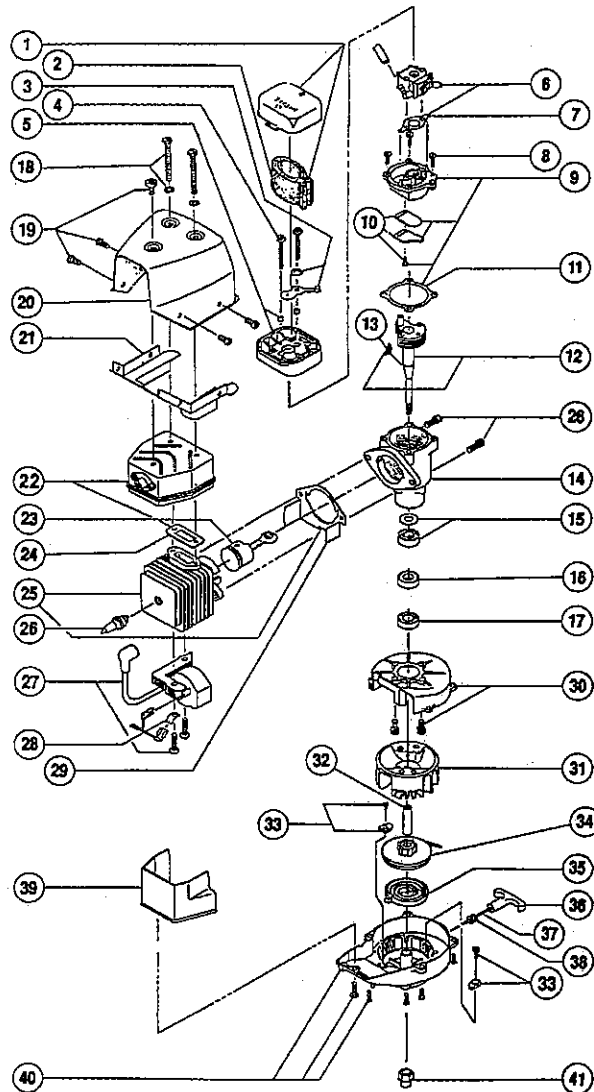

* not shown

The above part numbers are for serial numbers 206058151 and greater.

BLOWER PARTS - IDC 280

Item	Part No.	Description
1	683400	Trigger Assembly
2	147351	Primer Bulb and Hose Assembly
3	147356	Return Line Assembly
4	180000	Fuel Cap Assembly
5	147350	Complete Fuel Tank Assembly (includes items 3, 4 and 6)
6	147036	Fuel Line Assembly
7	180476	R.H. Engine Cover
8	147038	Switch and Lead Assembly
9	147039	Throttle Wire and Housing Assembly
10	147049	Mounting Screw Assembly
11	180477	L.H. Engine Cover
12	180058	Mounting Screw Assembly
13	180478	Upper Blower Housing
14	180469	Blower Tube W/Nozzle
15	180480	Blower Tube
16	180481	Clamp Assembly
17	147353	Impeller
18	147046	Mounting Bolt Assembly
19	180482	Lower Blower Housing
20	147049	Mounting Screw Assembly (qty. 12)
*	180483	Engine Cover Decal Kit