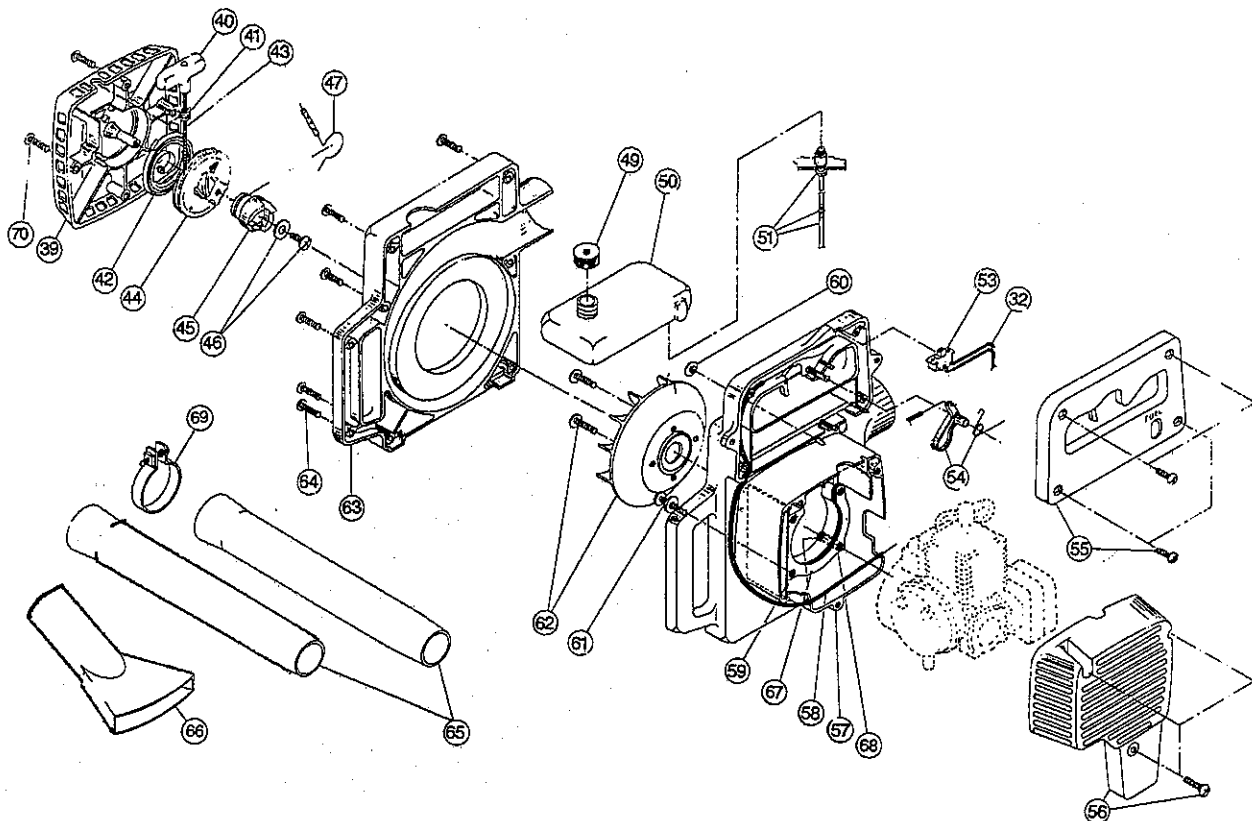

Item	Part No.	Description	Item	Part No.	Description
1	610311	Spark Plug	29	683385	Flywheel
2	683374	Cylinder Assembly	30	683389	Flywheel Nut Assembly
3	612164	Cylinder Gasket	31	683390	Module Assembly
4	683375	Piston and Rod Assembly	32	683391	Wire Lead Assembly
5	683376	Muffler Assembly	*33	683392	Crankcase Service Assembly (items 21-26)
6	612165	Exhaust Gasket (each)	*34	683393	Engine Gasket Kit
7	683377	Muffler Mounting Bolt Assembly	*35	683394	O.E.M. Carburetor Repair Kit
8	683378	Carburetor/Air Filter Cover	*36	153309	Gasket-Diaphragm Repair Kit
9	612111	Air Cleaner Filter	*37	682507	Piston Ring
10	683379	Mounting Bolt Assembly	*38	610676	Flywheel Key (10 pack)
11	612112	Air Cleaner Base			
12	683380	Choke Lever Assembly			
13	683381	Carburetor Assembly			
14	612113	Carburetor Gasket (10 pack)			
15	147621	Reed Plate Assembly			
16	147622	Reed Assembly			
17	612114	Reed Plate Gasket (10 pack)			
18	683384	Cover Mounting Bolt Assembly			
19	683385	Rear Cover Assembly			
20	612115	Rear Cover Gasket (10 pack)			
21	180002	Power Shaft Assembly			
22	612116	Crankcase			
23	682041	Inner Bearing Assembly			
24	610309	Seal			
25	610308	Outer Bearing			
26	682040	Snap Ring Assembly			
27	683387	Engine Mount Assembly			
28	611063	Ground Tab			

\* not shown

The above part numbers are for serial numbers 102077041 and greater.

**BLOWER PARTS - RYOBI 210r**

Item	Part No.	Description
39	180203	Starter Cover
40	610300	Pull Handle
41	611061	Rope Guide
42	612118	Recoil Spring
43	612119	Rope
44	612120	Starter Pulley
45	612121	Starter Cam
46	683396	Pulley Mounting Screw Assembly
47	612122	Starter Cam Spring
48	180207	Starter Cover Assembly (includes items 39-47, 70)
49	180000	Fuel Cap Assembly
50	180023	Fuel Tank
51	683398	Fuel Line Assembly
53	682542	Switch Assembly
54	683400	Trigger Assembly
55	180204	Handle Cover Assembly
56	683402	Engine Cover Assembly
57	180205	Blower Housing Engine Side
58	683403	Throttle Wire and Housing Assembly