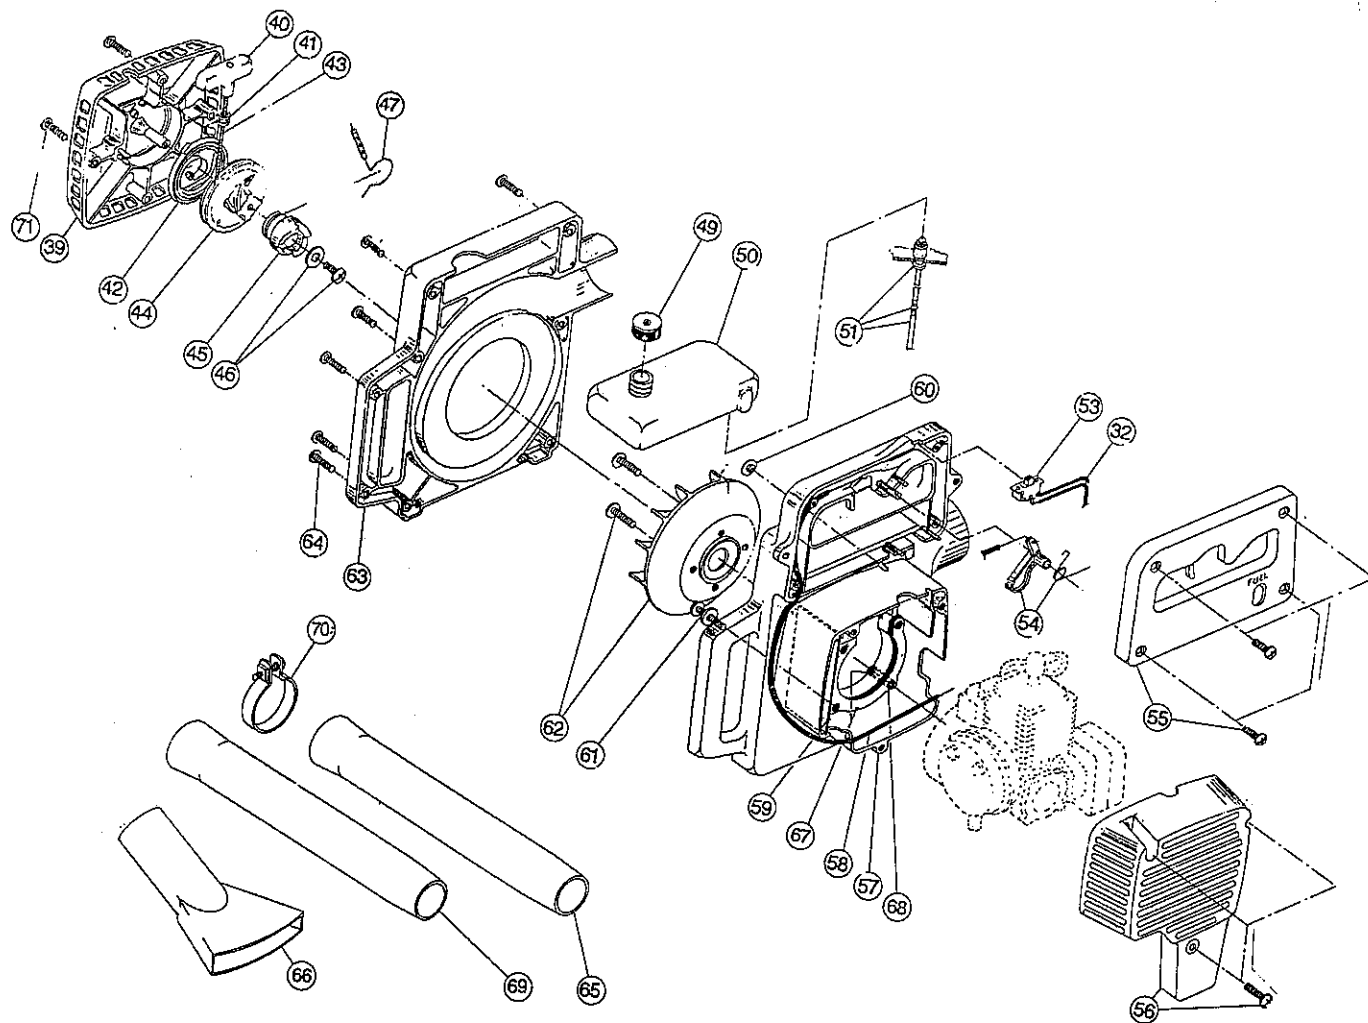

Item	Part No.	Description	Item	Part No.	Description
1	610311	Spark Plug	24	610309	Seal
2	683374	Cylinder Assembly	25	610308	Outer Bearing
3	612164	Cylinder Gasket	26	682040	Snap Ring Assembly
4	683375	Piston and Rod Assembly	27	683387	Engine Mount Assembly
5	683376	Muffler Assembly	28	611063	Ground Tab
6	612165	Exhaust Gasket	29	683388	Flywheel
7	683377	Muffler Mounting Bolt Assembly	30	683389	Flywheel Nut Assembly
8	683378	Carburetor/Air Filter Cover	31	683390	Module Assembly
9	612111	Air Cleaner Filter	32	683391	Wire Lead Assembly
10	683379	Mounting Bolt Assembly	*33	683392	Crankcase Service Assembly (items 21-26)
11	612112	Air Cleaner Base	*34	683393	Engine Gasket Kit
12	683380	Choke Lever Assembly	*35	683394	O.E.M. Carburetor Repair Kit
13	683381	Carburetor Assembly	*36	153309	Gasket-Diaphragm Repair Kit
14	612113	Carburetor Gasket (10 pack)	*37	682507	Piston Ring
15	147621	Reed Plate Assembly	*38	610676	Flywheel Key (10 pack)
16	147622	Reed Assembly			
17	612114	Reed Plate Gasket (10 pack)			
18	683384	Cover Mounting Bolt Assembly			
19	683385	Rear Cover Assembly			
20	612115	Rear Cover Gasket (10 pack)			
21	683386	Power Shaft Assembly			
22	612116	Crankcase			
23	682041	Inner Bearing Assembly			

* not shown

The above part numbers are for serial numbers 810035501 thru 909018526.

BLOWER PARTS - IDC 200

Item	Part No.	Description
39	147730	Starter Cover
40	610300	Pull Handle
41	611061	Rope Guide
42	612118	Recoil Spring
43	612119	Rope
44	612120	Starter Pulley
45	612121	Starter Cam
46	683396	Pulley Mounting Screw Assembly
47	612122	Starter Cam Spring
*48	147717	Starter Cover Assembly (includes items 38-47)
49	145562	Fuel Cap Assembly
50	612123	Fuel Tank
51	683398	Fuel Line Assembly
*52	683399	Fuel Tank Assembly (items 49-51)
53	682542	Switch Assembly
54	683400	Trigger Assembly
55	153516	Handle Cover Assembly
56	153517	Engine Cover Assembly
57	145813	Blower Housing Engine Side
58	683403	Throttle Wire and Housing Assembly
59	612125	Heat Shield