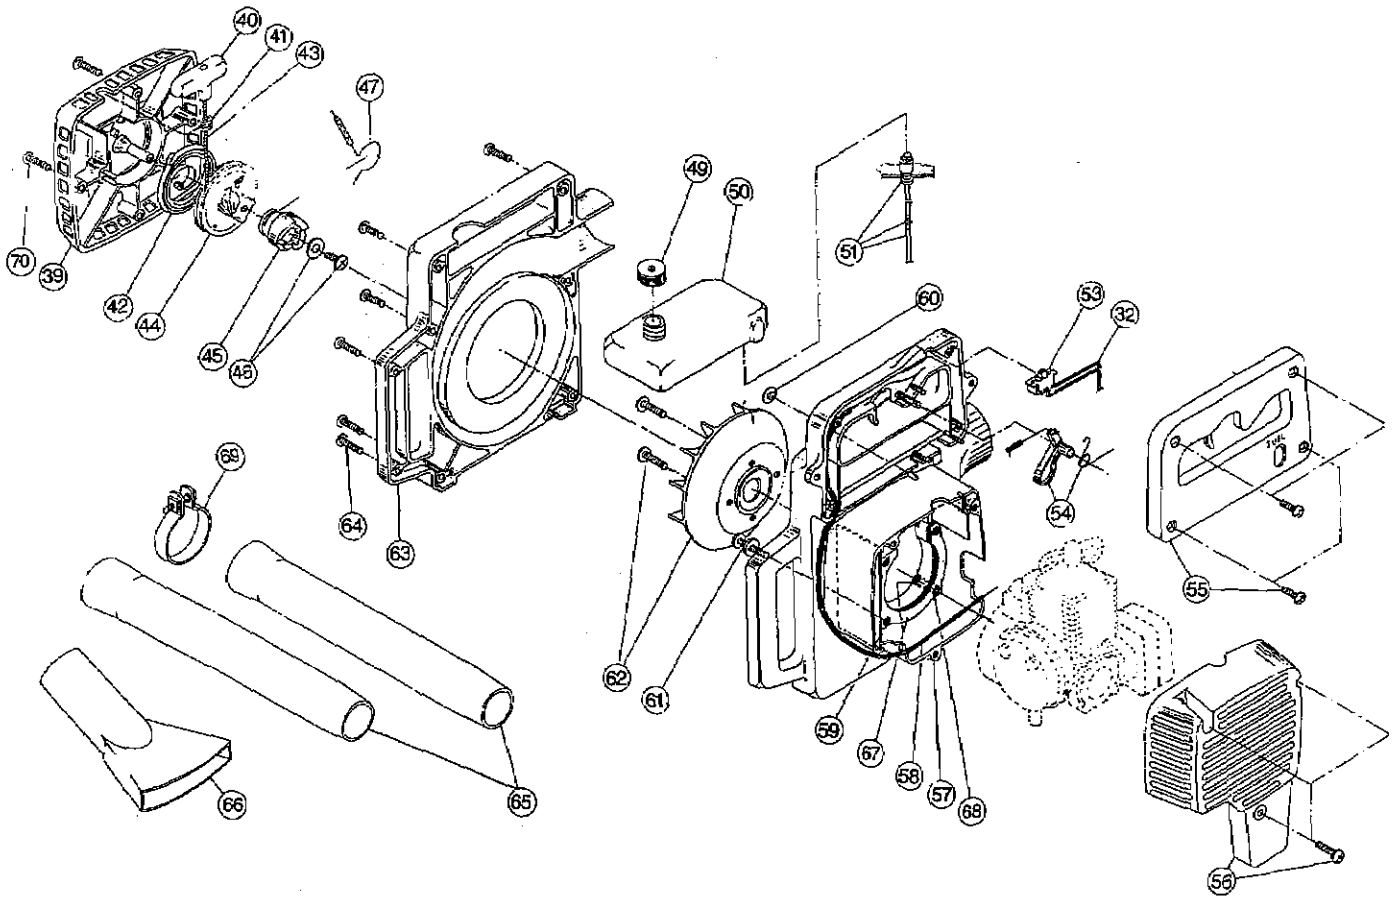

Item	Part No.	Description	Item	Part No.	Description
1	610311	Spark Plug	32	683391	Wire Lead Assembly
2	683374	Cylinder Assembly	*33	683392	Crankcase Service Assembly (items 21-26)
3	612164	Cylinder Gasket	*34	683393	Engine Gasket Kit
4	683375	Piston and Rod Assembly	*35	683394	O.E.M. Carburetor Repair Kit
5	683376	Muffler Assembly	*36	153309	Gasket-Diaphragm Repair Kit
6	612165	Exhaust Gasket (each)	*37	682507	Piston Ring
7	683377	Muffler Mounting Bolt Assembly	*38	610676	Flywheel Key (10 pack)
8	683378	Carburetor/Air Filter Cover			
9	612111	Air Cleaner Filter			
10	683379	Mounting Bolt Assembly			
11	612112	Air Cleaner Base			
12	683380	Choke Lever Assembly			
13	683381	Carburetor Assembly			
14	612113	Carburetor Gasket (10 pack)			
15	147621	Reed Plate Assembly			
16	147622	Reed Assembly			
17	612114	Reed Plate Gasket (10 pack)			
18	683384	Cover Mounting Bolt Assembly			
19	683385	Rear Cover Assembly			
20	612115	Rear Cover Gasket (10 pack)			
21	180002	Power Shaft Assembly			
22	612116	Crankcase			
23	682041	Inner Bearing Assembly			
24	610309	Seal			
25	610308	Outer Bearing			
26	682040	Snap Ring Assembly			
27	683387	Engine Mount Assembly			
28	611063	Ground Tab			
29	683385	Flywheel			
30	683389	Flywheel Nut Assembly			
31	683390	Module Assembly			

* not shown.

The above part numbers are for serial numbers 009120701 and greater.

BLOWER PARTS - IDC 200-2

Item	Part No.	Description
39	180203	Starter Cover
40	610300	Pull Handle
41	611061	Rope Guide
42	612118	Recoil Spring
43	612119	Rope
44	612120	Starter Pulley
45	612121	Starter Cam
46	683396	Pulley Mounting Screw Assembly
47	612122	Starter Cam Spring
48	180207	Starter Cover Assembly (includes items 39-47, 70)
49	180000	Fuel Cap Assembly
50	180023	Fuel Tank
51	683398	Fuel Line Assembly
53	682542	Switch Assembly
54	683400	Trigger Assembly
55	180204	Handle Cover Assembly
56	683402	Engine Cover Assembly
57	180205	Blower Housing Engine Side
58	683403	Throttle Wire and Housing Assembly