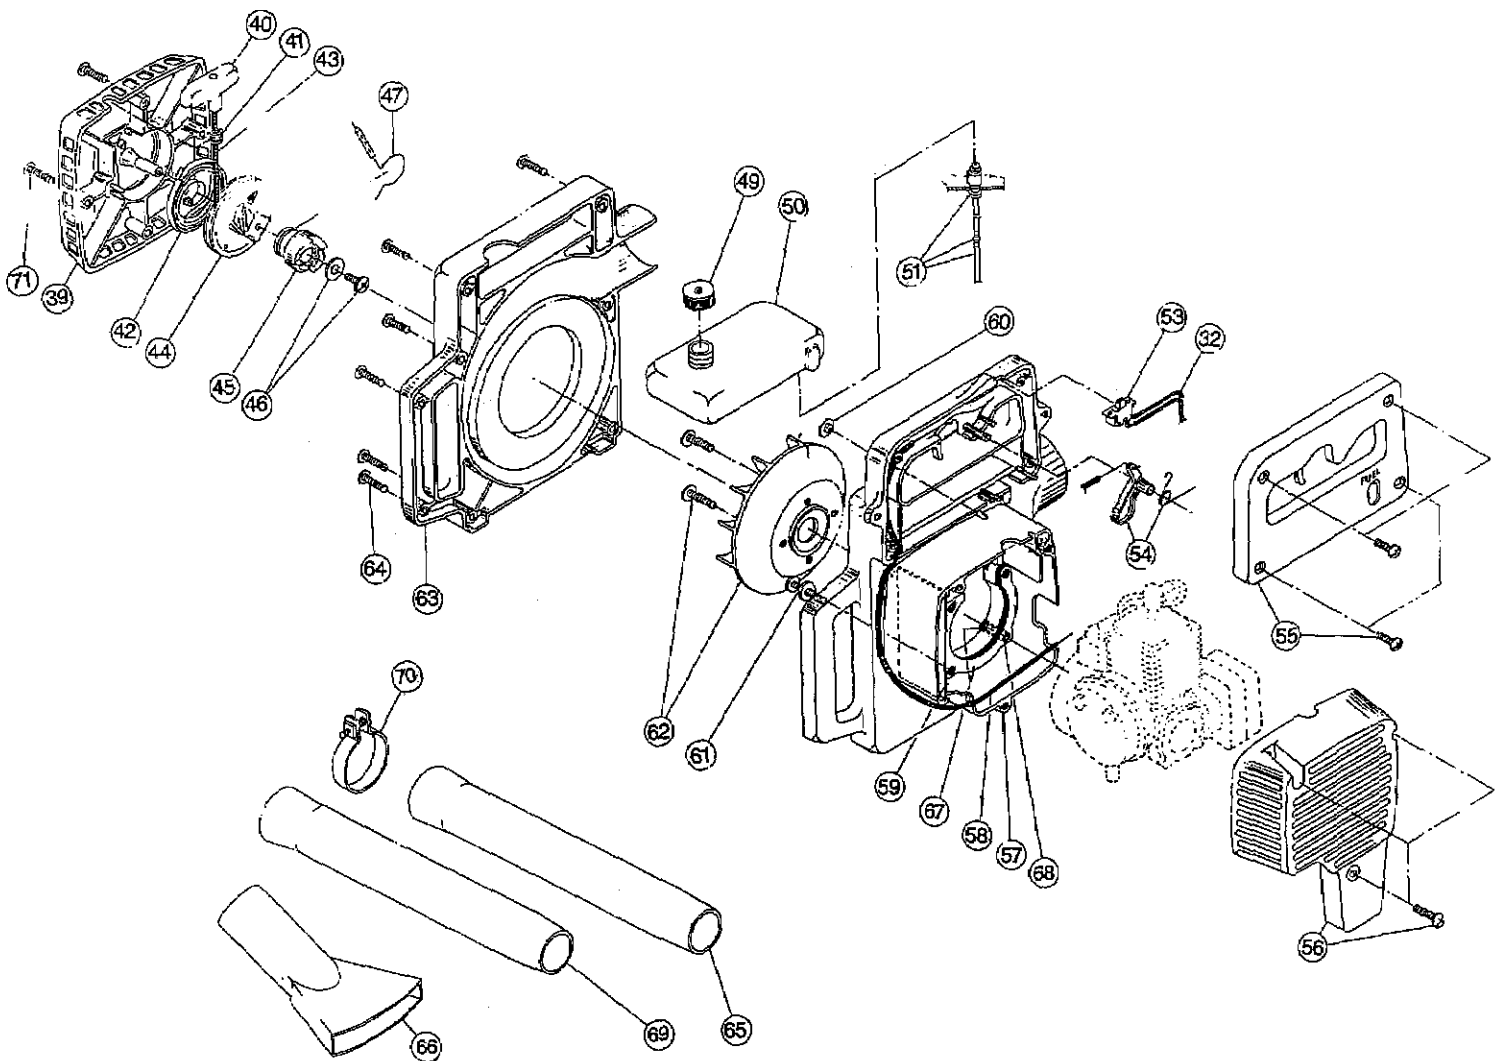

Item	Part No.	Description	Item	Part No.	Description
1	610311	Spark Plug	24	610309	Seal
2	683374	Cylinder Assembly	25	610308	Outer Bearing
3	612164	Cylinder Gasket	26	682040	Snap Ring Assembly
4	683375	Piston and Rod Assembly	27	683387	Engine Mount Assembly
5	683376	Muffler Assembly	28	611063	Ground Tab
6	612165	Exhaust Gasket	29	683388	Flywheel
7	683377	Muffler Mounting Bolt Assembly	30	683389	Flywheel Nut Assembly
8	683378	Carburetor/Air Filter Cover	31	683390	Module Assembly
9	612111	Air Cleaner Filter	32	683391	Wire Lead Assembly
10	683379	Mounting Bolt Assembly	*33	683392	Crankcase Service Assembly (items 21-26)
11	612112	Air Cleaner Base	*34	683393	Engine Gasket Kit
12	683380	Choke Lever Assembly	*35	683394	O.E.M. Carburetor Repair Kit
13	683381	Carburetor Assembly	*36	153309	Gasket-Diaphragm Repair Kit
14	612113	Carburetor Gasket (10 pack)	*37	682507	Piston Ring
15	147621	Reed Plate Assembly	*38	610676	Flywheel Key (10 pack)
16	147622	Reed Assembly			
17	612114	Reed Plate Gasket (10 pack)			
18	683384	Cover Mounting Bolt Assembly			
19	683385	Rear Cover Assembly			
20	612115	Rear Cover Gasket (10 pack)			
21	180002	Power Shaft Assembly			
22	612116	Crankcase			
23	682041	Inner Bearing Assembly			

* not shown

The above part numbers are for serial numbers 909018527 thru 009120700.

BLOWER PARTS - IDC 200-1

Item	Part No.	Description
39	147730	Starter Cover
40	610300	Pull Handle
41	611061	Rope Guide
42	612118	Recoil Spring
43	612119	Rope
44	612120	Starter Pulley
45	612121	Starter Cam
46	683396	Pulley Mounting Screw Assembly
47	612122	Starter Cam Spring
48	147717	Starter Cover Assembly (includes items 38-47)
49	180000	Fuel Cap Assembly (items 49-51)
50	180023	Fuel Tank
51	683398	Fuel Line Assembly
53	682542	Switch Assembly
54	683400	Trigger Assembly
55	153516	Handle Cover Assembly
56	153517	Engine Cover Assembly
57	145813	Blower Housing Engine Side
58	683403	Throttle Wire and Housing Assembly
59	612125	Heat Shield