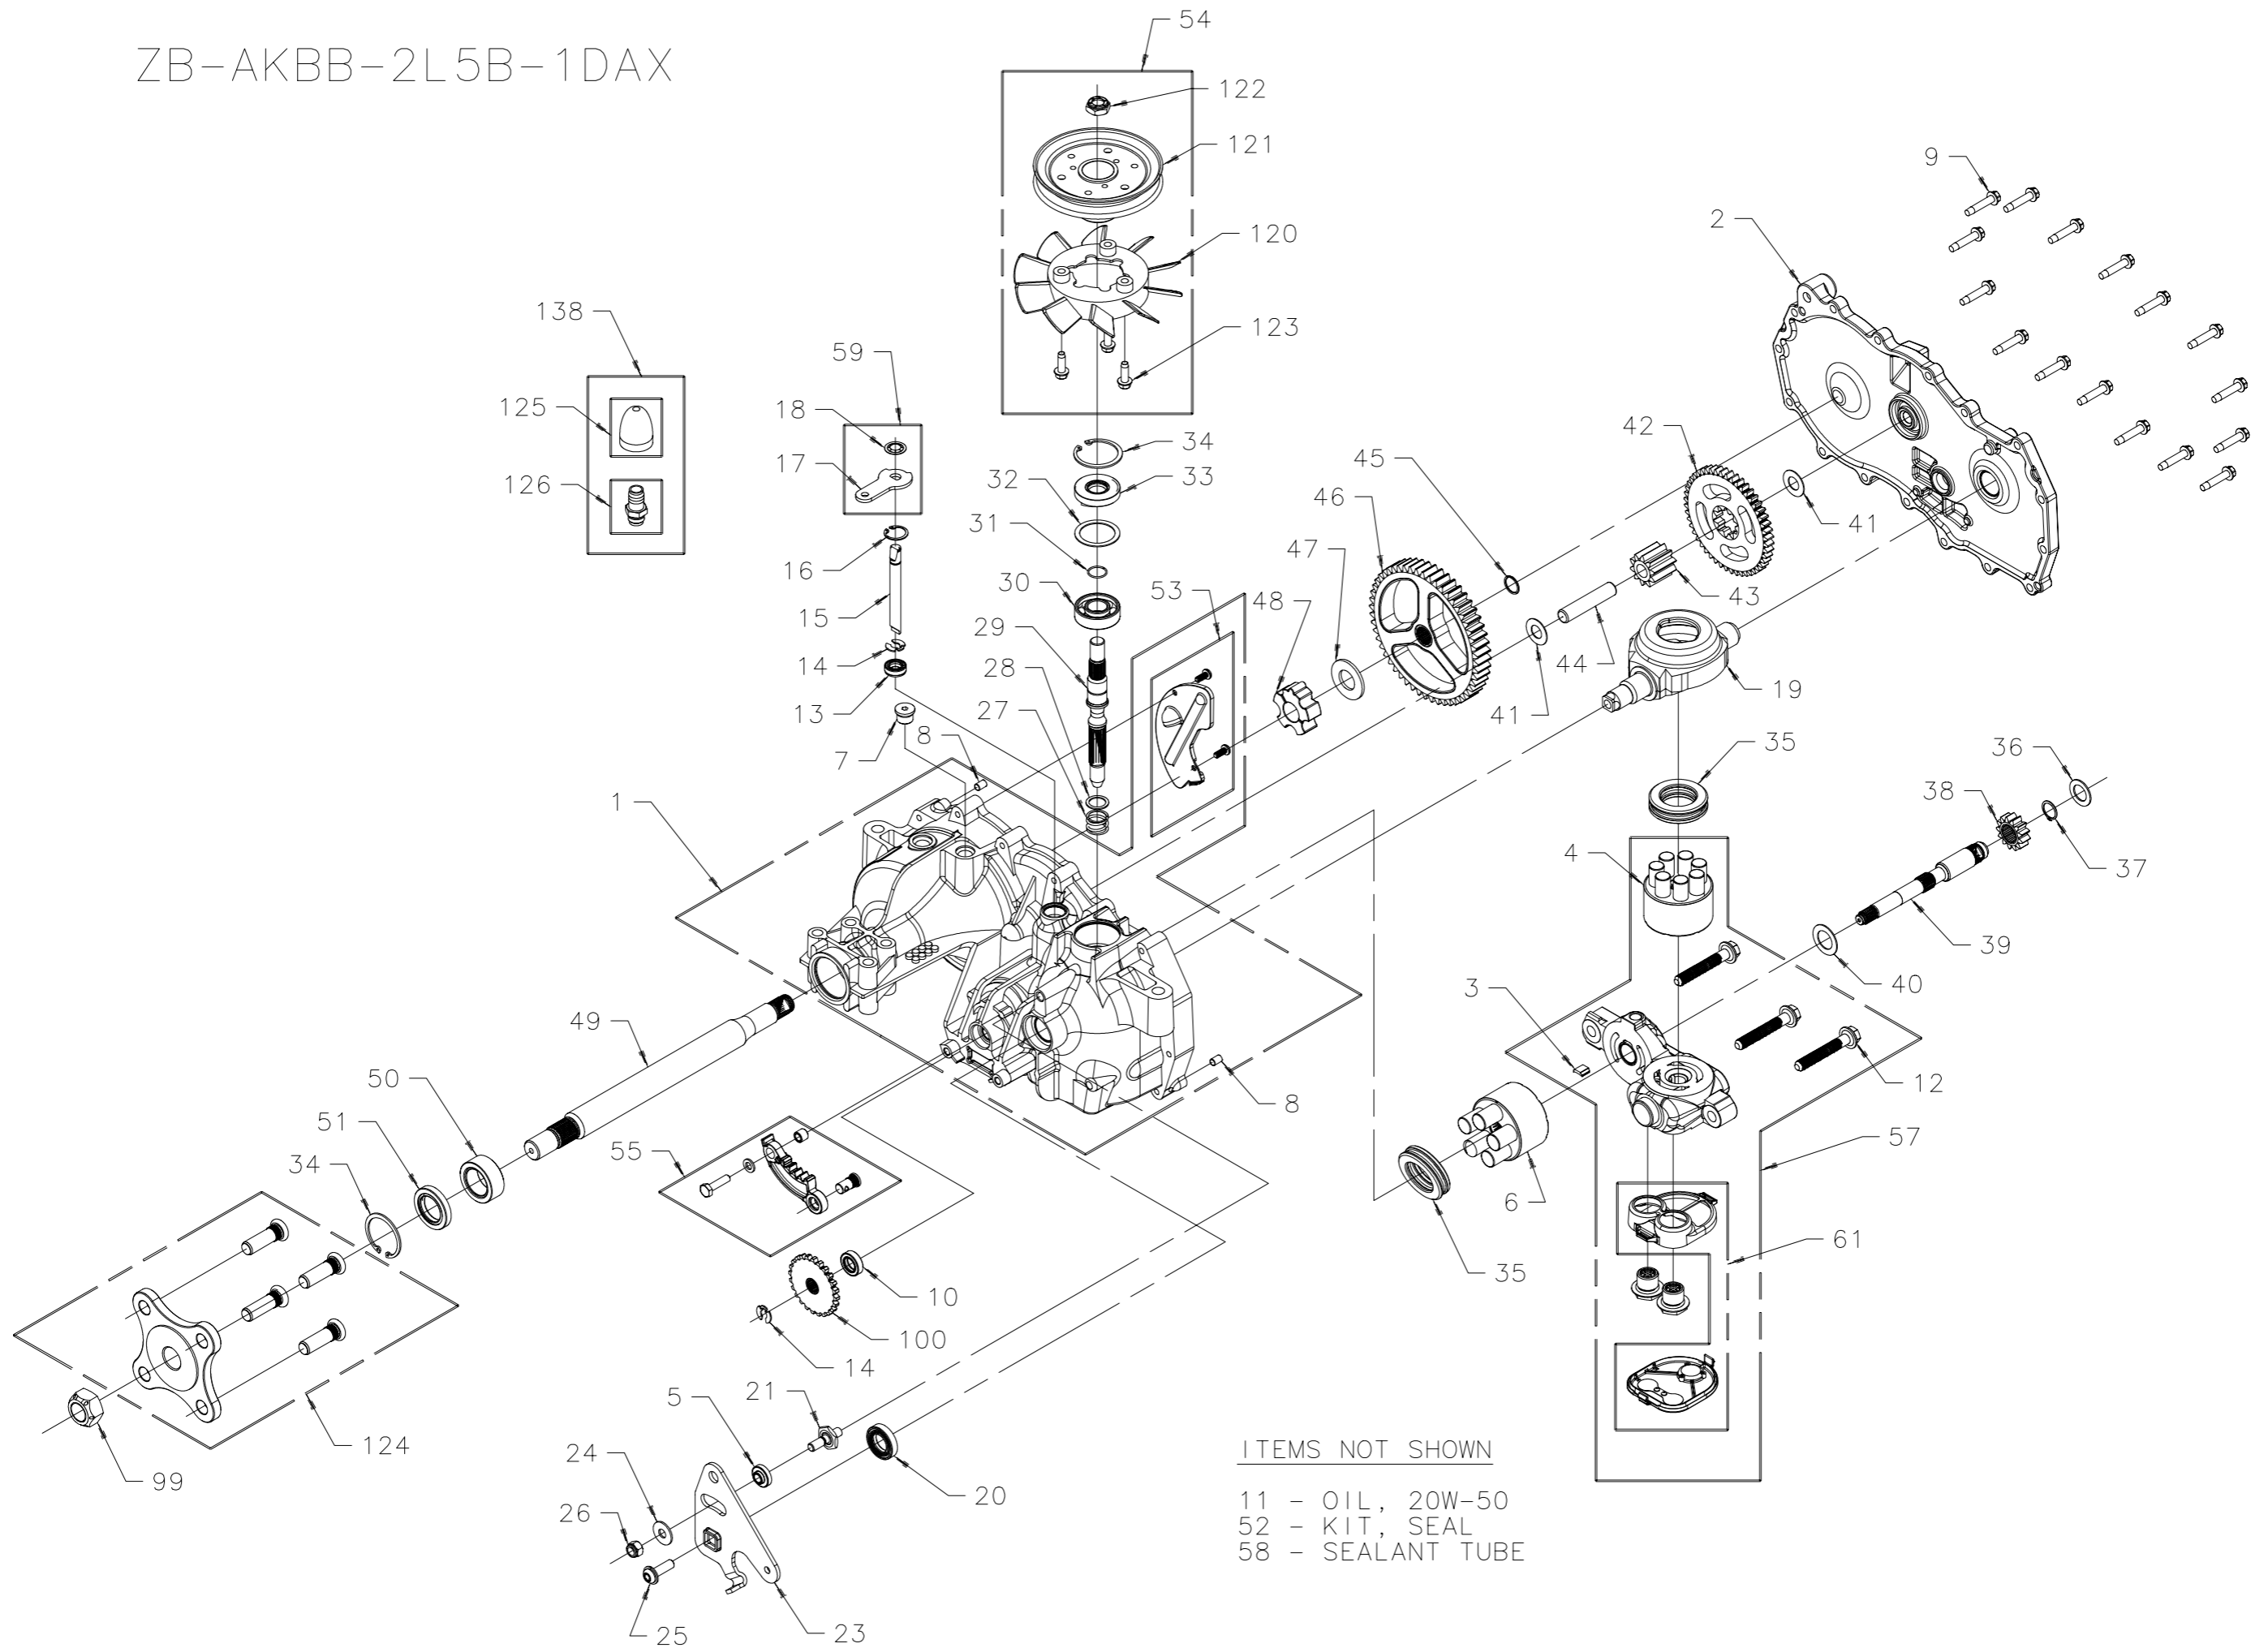

ZB-AKBB-2L5B-1DAX

- ITEMS NOT SHOWN
- 11 - OIL, 20W-50
 - 52 - KIT, SEAL
 - 58 - SEALANT TUBE

ZB-AKBB-2L5B-1DAX

ITEM	PART #	QTY	DESCRIPTION
1	71098	1	ASSEMBLY, MAIN HOUSING-RH
			HOUSING, MAIN RH-MACHINED
			BUSHING, .865 X .985 X .790
			PLATE, EXPANSION RH
			SCREW, 10-32 X 1/2 (SELF-TAPPING)
			PIN, STANDARD, HEADLESS
			SEALANT TUBE, 10.3 oz
			SEAL, LIP .375 X .75 X .25
			BEARING-JOURNAL
			SEAL, LIP .50" X .88" X .25"
2	70983R	1	ASSEMBLY, SIDE-RH
			HOUSING, SIDE RH-MACHINED
			BUSHING, .865 X .985 X .790
3	51448	1	PLATE, BYPASS
4	70723	1	ASSEMBLY, PUMP BLOCK (7P-10cc)
			BLOCK, CYLINDER
			PISTON
			SPRING, COMPRESSION
			WASHER, THRUST
5	51846	1	SPACER
6	70331	1	ASSEMBLY, MOTOR BLOCK (5P-10cc)
			BLOCK, CYLINDER
			PISTON
			SPRING, COMPRESSION
			WASHER, THRUST
7	9005110-5600	1	PLUG, SAE #6
8	9004800-2506	2	PIN, STAINLESS, HEADLESS
9	51190	16	HFHCS 1/4-20 X 1.25 (SELF-TAPPING)
10	9008000-0125	1	SEAL, LIP .50 X .88 X .25
11		56 oz.	OIL, 20W-50
12	50016	3	BOLT, HEX FLANGE 3/8-24 X 2.5
13	51626	1	SEAL, LIP .375 X .75 X .25
14	51628	2	RING, RETAINING .375 EXT
15	51625	1	ROD, BYPASS
16	51627	1	RING, RETAINING .750 INT
17	51629	1	ARM, BYPASS
18	51630	1	RING, RETAINING .375 EXT (PUSHNUT)
19	51048	1	SWASHPLATE, TRUNNION, MACHINED
20	51140	1	SEAL, LIP 18 X 32 X 7
21	50426	1	STUD, SHORT 5/16-24
23	51841	1	ARM, CONTROL RH
24	44130	1	WASHER, FLAT 11/32 ID X 7/8 OD X 1/16
25	51812	1	TWHCS 5/16-24 X 1.0
26	50317	1	NUT, HEX LOCK 5/16-24 UNJF
27	2003014	1	SPRING-HELICAL COMPRESSION
28	2003017	1	WASHER .591 X .787 X .040