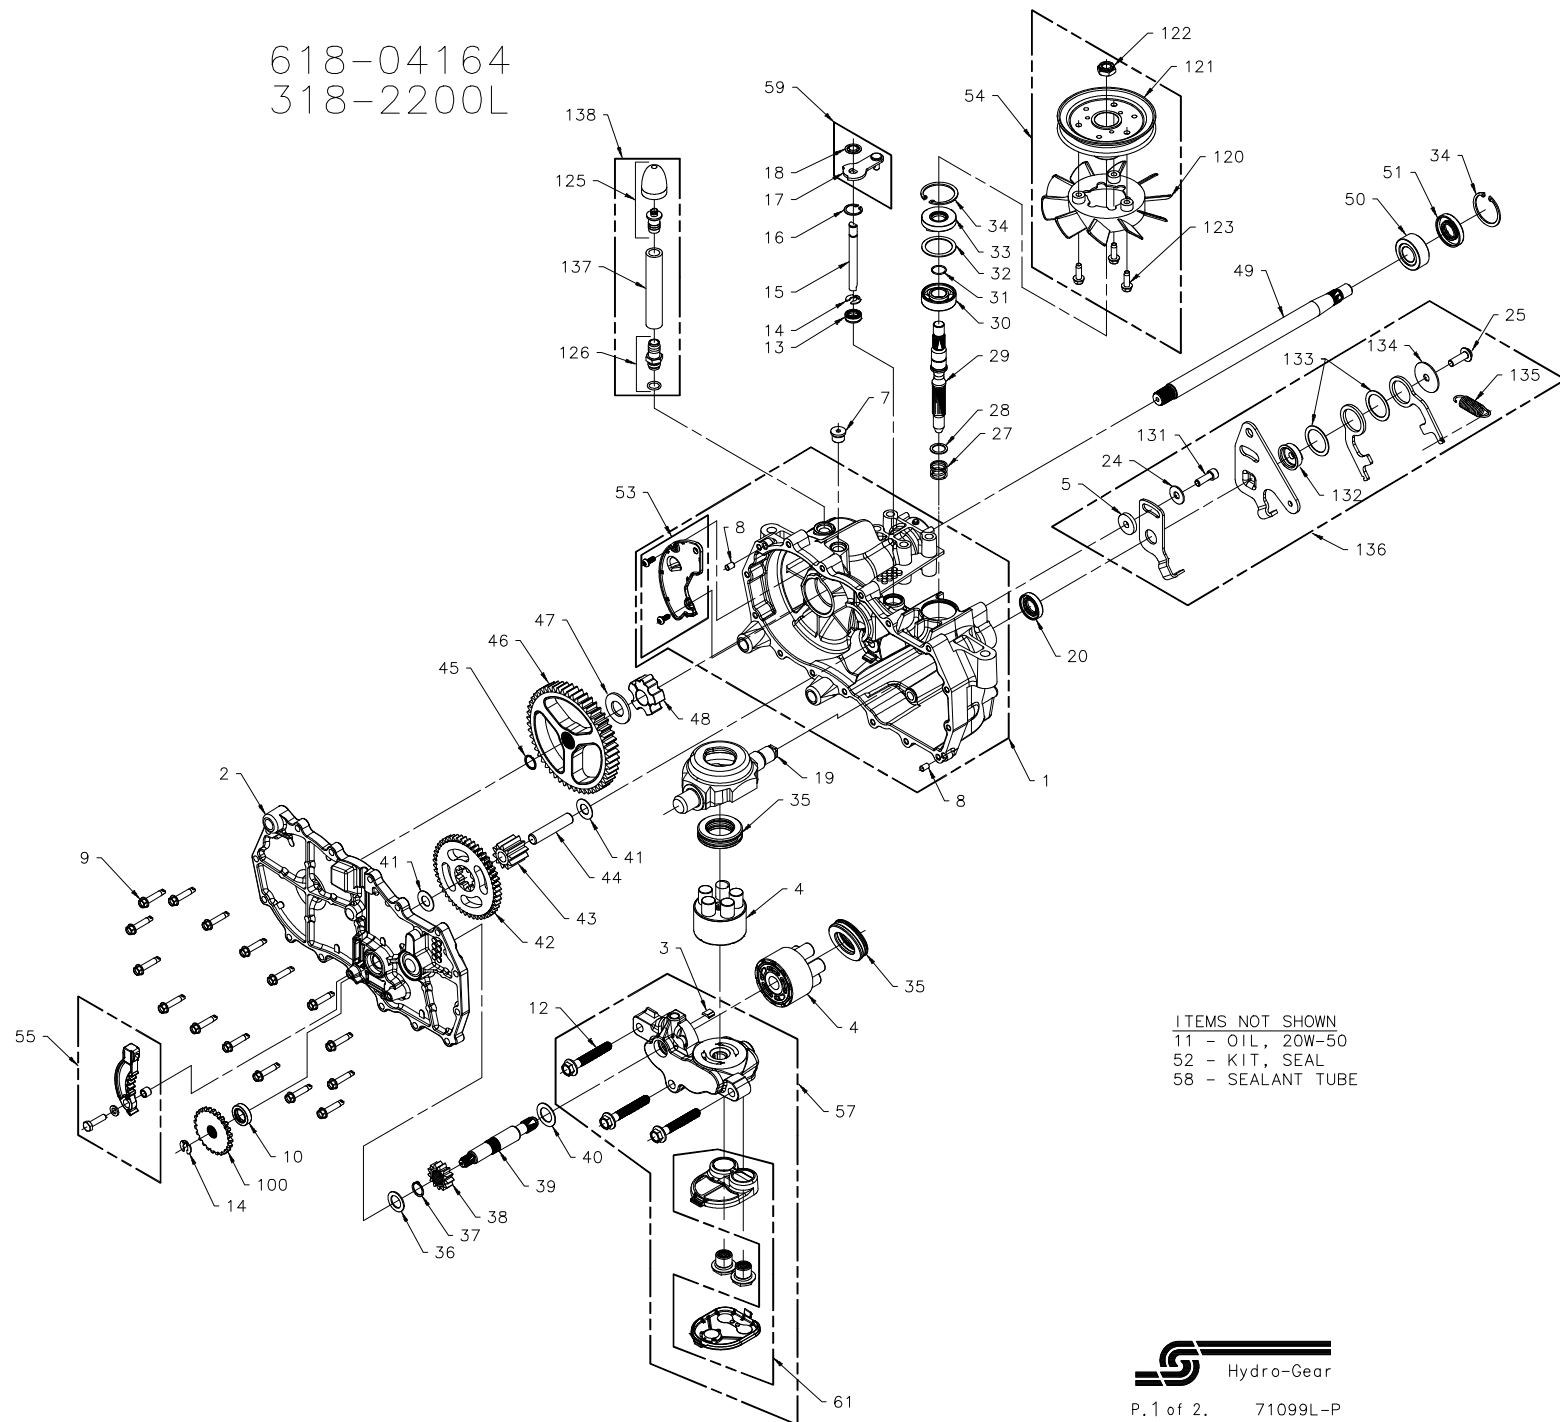

618-04164
318-2200L

618-04164
318-2200L

ITEM	PART #	QTY	DESCRIPTION
1	70862L	1	ASSEMBLY, MAIN HOUSING-LH
			HOUSING, MAIN LH-MACHINED
			BUSHING, .865 X .985 X .790
			PLATE, EXPANSION LH
			SCREW, 10-32 X 1/2 (SELF-TAPPING)
			PIN, STANDARD, HEADLESS
			SEALANT TUBE, 10.3 oz
			SEAL, LIP .375 X .75 X .25
2	70863L	1	ASSEMBLY, SIDE-LH
			HOUSING, SIDE LH-MACHINED
			BUSHING, .624 X .719 X .562
			BUSHING, .865 X .985 X .790
3	51448	1	PLATE, BYPASS
4	70331	2	ASSEMBLY, BLOCK
			BLOCK, CYLINDER
			PISTON
			SPRING, COMPRESSION
			WASHER, THRUST
5	51949	1	SPACER, .320 X 1.005
7	9005110-5600	1	PLUG, SAE #6
8	9004800-2506	2	PIN, STAINLESS, HEADLESS
9	51190	16	HFHCS 1/4-20 X 1.25 (SELF-TAPPING)
10	44761	1	SEAL, LIP .625 X 1.000 X .250
11		56 oz.	OIL, 20W-50
12	50016	3	BOLT, HEX FLANGE 3/8-24 X 2.5
13	51626	1	SEAL, LIP .375 X .75 X .25
14	51628	2	RING, RETAINING .375 EXT
15	51625	1	ROD, BYPASS
16	51627	1	RING, RETAINING .750 INT
17	51910	1	ARM, BYPASS
18	51630	1	RING, RETAINING .375 EXT (PUSHNUT)
19	51048	1	SWASHPLATE, TRUNNION, MACHINED
20	51140	1	SEAL, LIP 18 X 32 X 7
24	44130	1	WASHER, FLAT 11/32 ID X 7/8 OD X 1/16
25	51812	1	TWCS 5/16-24 X 1.0
27	2003014	1	SPRING-HELICAL COMPRESSION
28	2003017	1	WASHER .591 X .787 X .040
29	51062	1	SHAFT, INPUT
30	50315	1	BEARING, BALL 17MM ID X 40MM OD X 12MM
31	2000022	1	RING, RETAINING WIRE .561 ID
32	50951	1	SPACER
33	51161	1	SEAL, LIP 17 X 40 X 7
34	50329	2	RING, RETAINING
35	50551	2	BEARING, THRUST 30 X 52 X 13
36	44371	1	WASHER, FLAT 5/8 ID X 1.0 OD X .05
37	44145	1	RING, RETAINING
38	51130	1	GEAR, PINION, 13T
39	51632	1	SHAFT, MOTOR
40	51069	1	WASHER, MOTOR SHAFT .71 ID X 1.16 OD X .04
41	50132	2	WASHER, HT .5 ID X 1.0 OD X .032
42	51129	1	GEAR, 10T/48T
43	51043	1	GEAR, 10T JACKSHAFT
44	51083	1	PIN, JACKSHAFT
45	44871	1	RING, SPIRAL RETAINING