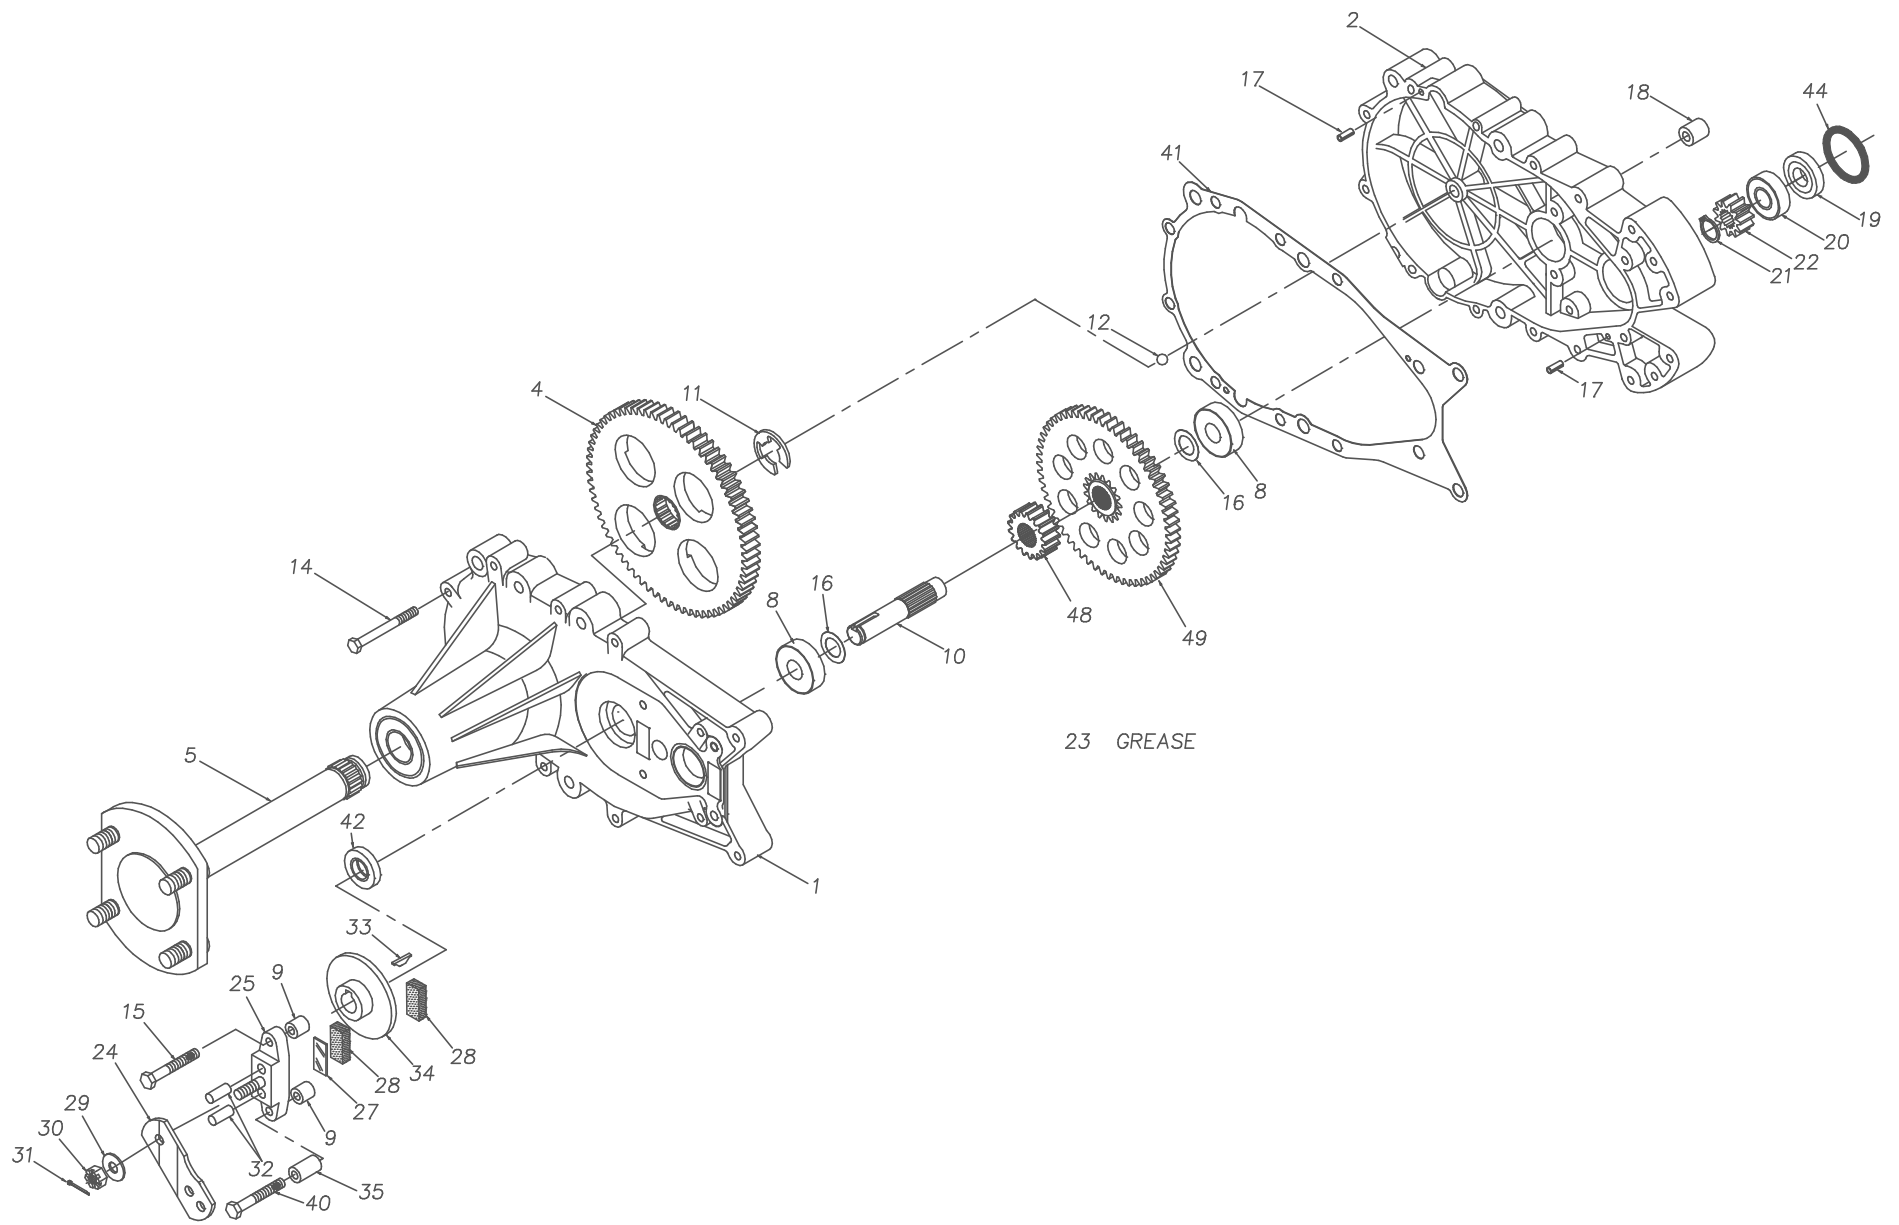

481589
222-2500R

P.1 of 2. 70321-S3

481589
222-2500R

REF	PART NO.	QTY	DESCRIPTION
1	70319	1	ASS'Y, AXLE CARRIER HOUSING
		1	AXLE CARRIER HOUSING
		1	BALL BEARING, 52MM X 25MM X 15MM
		1	FLANGE BEARING
		1	OIL SEAL, 1.25 OD X .625 ID
		1	OIL SEAL, 52MM X 25MM
2	50954	1	HYDRO MOUNT HOUSING
4	44358	1	SPLINED 72 TOOTH FINAL DRIVE GEAR
5	62681	1	ASS'Y, AXLE
		1	AXLE SHAFT
		4	LUG BOLT
8	50625	2	BALL BEARING .625ID X 1.57 X .47
9	23770	2	BRAKE SPACER
10	44351	1	BRAKE SHAFT (SPLINED)
11	44359	1	E-RING
12	9001214-3700	1	BALL, 3/8" DIAMETER
15	44276	1	BOLT, 1/4-20 X 1-1/2"
14	44366	10	BOLT, 1/4-20 X 2-1/2"
16	50629	2	WASHER, HT 5/8ID X 1.0 OD X .01 THK
17	44269	2	PIN, SPRING 3/16" X 1/2" LONG
18	23749	2	MOUNTING SPACER (481224 ASS'Y)
-	23749	3	MOUNTING SPACER (481223 ASS'Y)
19	44355	1	BEARING SPACER
20	44232	1	BALL BEARING 15 MM X 35 MM X 11 MM
21	44354	1	RETAINING RING
22	44353	1	11 TOOTH INPUT GEAR
23	50416	2	GREASE(10 OZ TUBE)
24	44094	1	ARM, BRAKE ACTUATOR (481223 ASS'Y)
-	44613	1	ARM, BRAKE ACTUATOR (481224 ASS'Y)
25	62589	1	ASS'Y, BRAKE YOKE
		1	BRAKE YOKE
		1	SQUARE HEAD BOLT
27	44134	1	PLATE, PUCK
28	44132	2	PUCK, BRAKE
29	44130	1	WASHER, 7/16 X 7/8 OD X .06 HT
30	44142	1	NUT, CASTLE 5/16-24 PL
31	44101	1	PIN, COTTER
32	44127	2	PIN, BRAKE ACTUATING
33	44143	1	KEY, HI PRO 3/16 X 5/8
34	44090	1	DISC, BRAKE
35	23711	1	SPACER, TORSION SPRING
40	44612	1	BOLT, 1/4-20 X 2-1/2"
41	50223	1	GASKET, HSG
42	50263	1	OIL SEAL, 1.25 X .625
44	50267	1	O-RING
48	50419	1	17T GEAR
49	50420	1	60T GEAR

P.2 of 2. 70321-S3