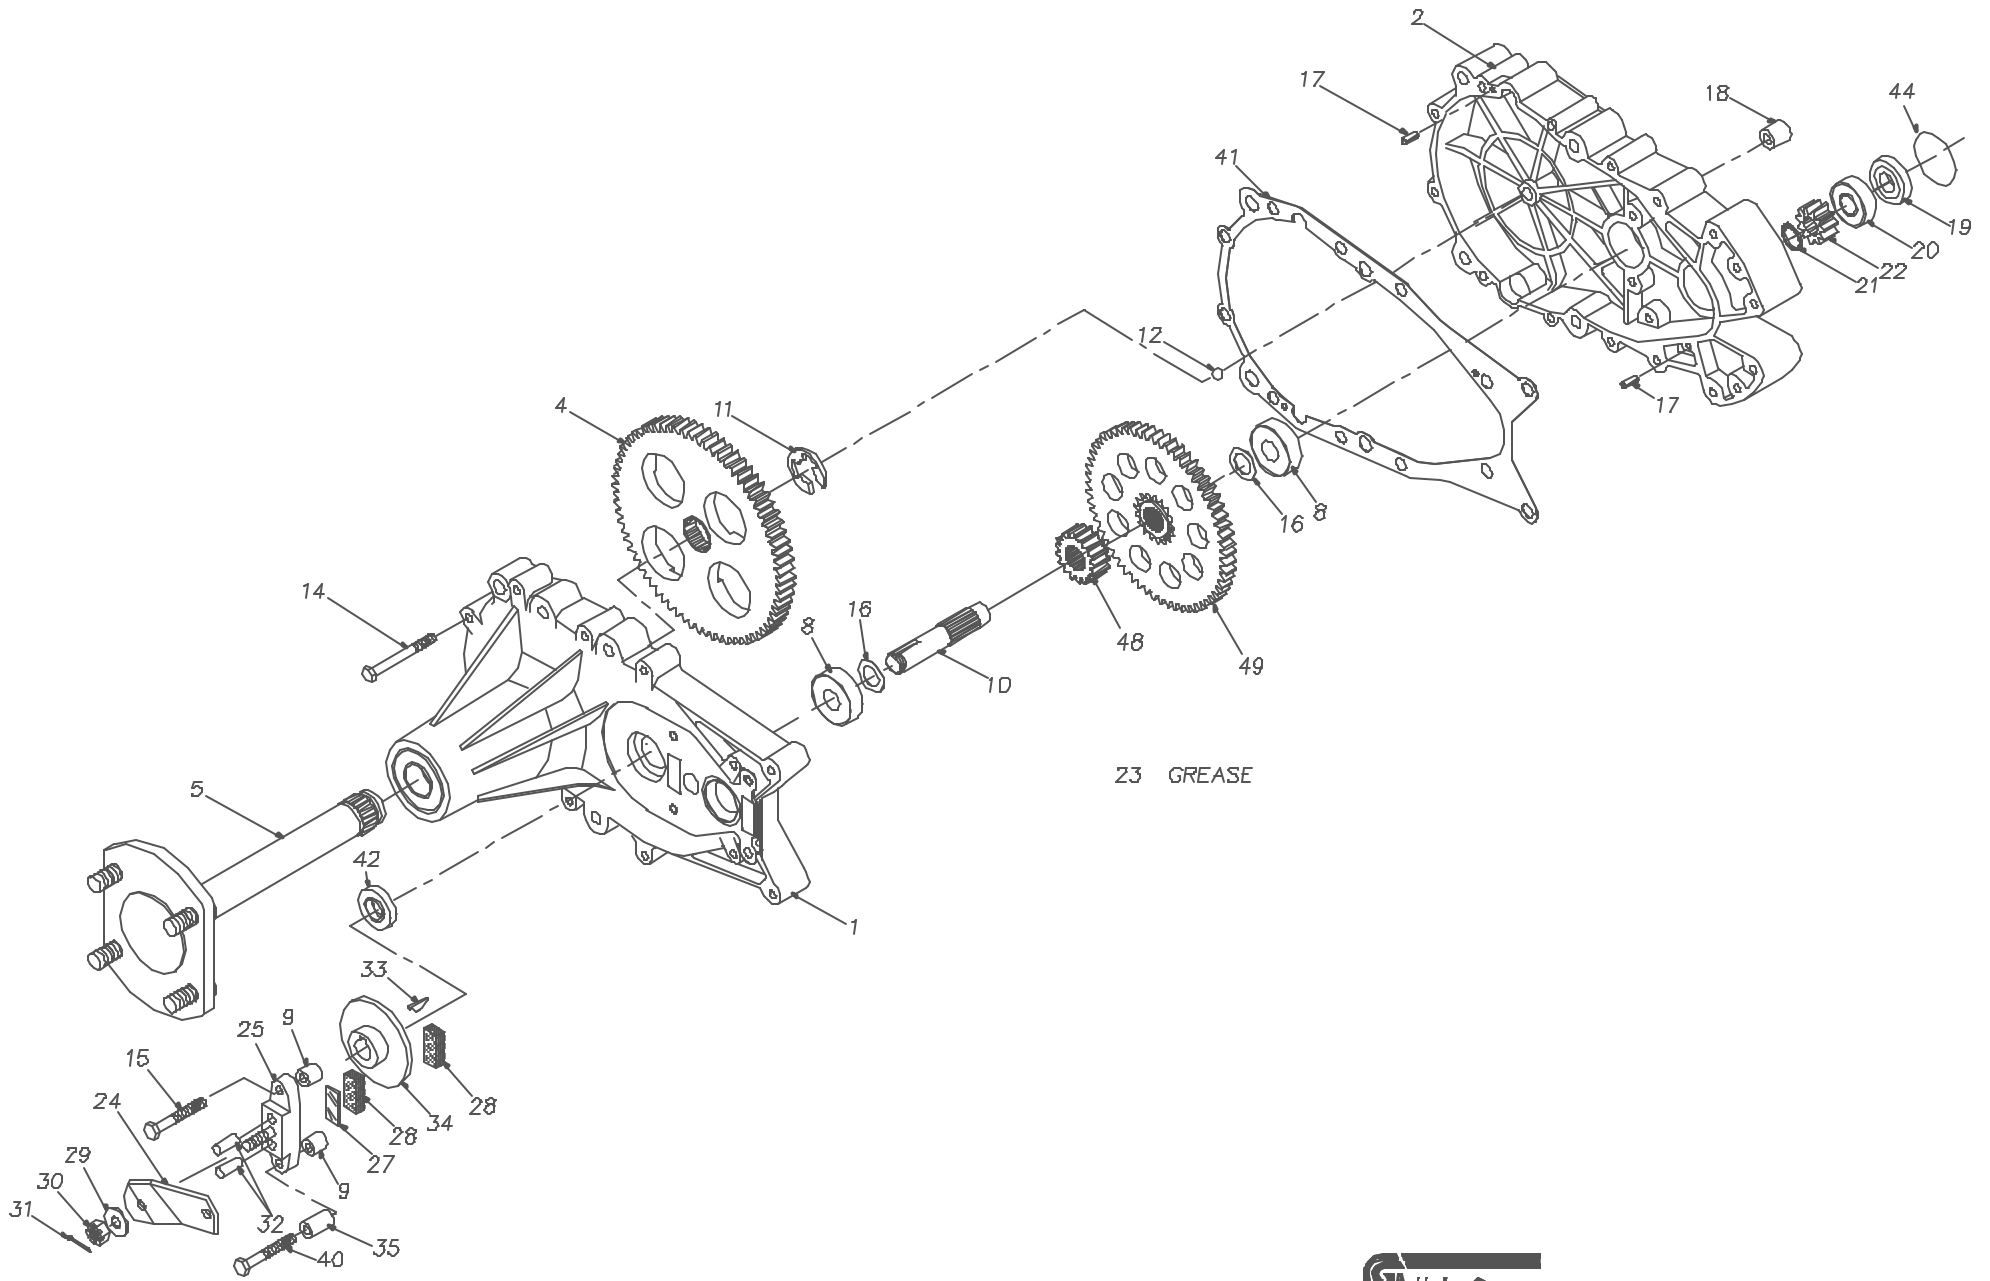

481577  
224-2500R

  
P.1 of 2. 70337-S1

481577  
224-2500R

REF	PART NO.	QTY	DESCRIPTION
1	70318	1	ASS'Y, AXLE CARRIER HOUSING
		1	AXLE CARRIER HOUSING
		1	BALL BEARING, 52MM X 25MM X 15MM
		1	FLANGE BEARING
		1	OIL SEAL, 1.25 OD X .625 ID
		1	OIL SEAL, 52MM X 25MM
2	51005	1	HYDRO MOUNT HOUSING
4	44358	1	SPLINED 72 TOOTH FINAL DRIVE GEAR
5	62681	1	ASS'Y, AXLE
		1	AXLE SHAFT
		4	LUG BOLT
8	50625	2	BALL BEARING .625ID X 1.57 X .47
9	23770	2	BRAKE SPACER
10	44351	1	BRAKE SHAFT (SPLINED)
11	44359	1	E-RING
12	9001214-3700	1	BALL, 3/8" DIAMETER
15	44276	1	BOLT, 1/4-20 X 1-1/2"
14	44366	10	BOLT, 1/4-20 X 2-1/2"
16	50629	2	WASHER, HT 5/8ID X 1.0 OD X .01 THK
17	44269	2	PIN, SPRING 3/16" X 1/2" LONG
18	23749	2	MOUNTING SPACER (481224 ASS'Y)
-	23749	3	MOUNTING SPACER (481223 ASS'Y)
19	44355	1	BEARING SPACER
20	44232	1	BALL BEARING 15 MM X 35 MM X 11 MM
21	44354	1	RETAINING RING
22	44353	1	11 TOOTH INPUT GEAR
23	50416	2	GREASE(10 OZ TUBE)
24	44613	1	ARM, BRAKE ACTUATOR (481224 ASSY)
25	62589	1	ASS'Y, BRAKE YOKE
		1	SQUARE HEAD BOLT
		1	BRAKE YOKE
27	44134	1	PLATE, PUCK
28	44132	2	PUCK, BRAKE
29	44130	1	WASHER, 7/16 X 7/8 OD X 0.06 HT
30	44142	1	NUT, CASTLE 5/16-24 PL
31	44101	1	PIN, COTTER
32	44127	2	PIN, BRAKE ACTUATING
33	44143	1	KEY, HI PRO 3/16 X 5/8
34	44090	1	DISC, BRAKE
35	23711	1	SPACER, TORSION SPRING
40	44612	1	BOLT, 1/4-20 X 2-1/2
41	50223	1	GASKET, HSG
42	50263	1	OIL SEAL, 1.25 X .625
44	50267	1	O-RING
48	50419	1	17T GEAR
49	50420	1	60T GEAR

  
P.2 of 2. 70337-S1