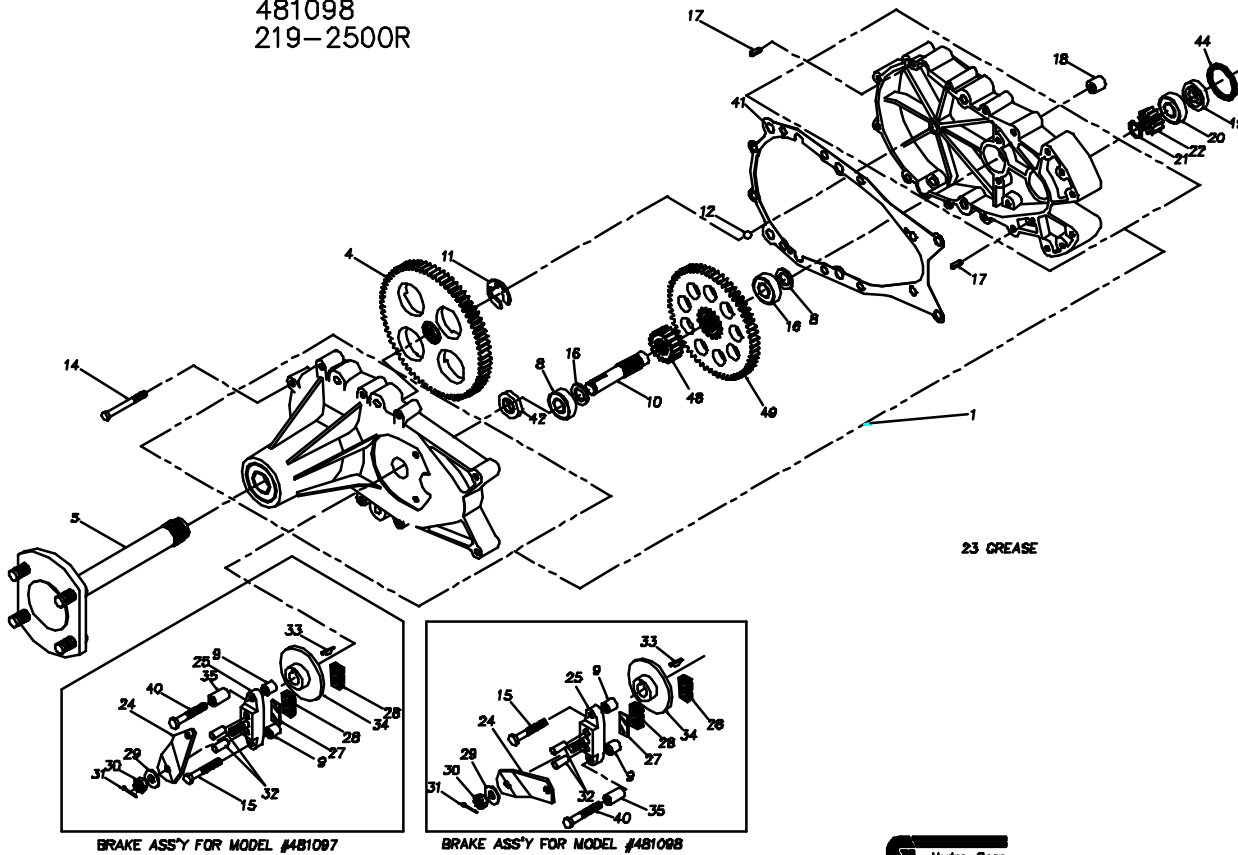

481097
219-2500L

481098
219-2500R

Hydro-Gear
P.1 of 2. 70198-PB

481097
219-2500L

481098
219-2500R

REF	PART NO.	QTY	DESCRIPTION	REF	PART NO.	QTY	DESCRIPTION
1	70598	1	KIT - SERVICE HOUSING	27	44134	1	PLATE, PUCK
4	44358	1	SPLINED 72 TOOTH FINAL DRIVE GEAR	28	44132	2	PUCK, BRAKE
5	62681	1	ASSY, AXLE	29	44130	1	WASHER, 7/16 X 7/8 OD X 0.06 HT
		1	AXLE SHAFT	30	44142	1	NUT, CASTLE 5/16-24 PL
		4	LUG BOLT	31	44101	1	PIN, COTTER
8	44147	2	BALL BEARING .625ID X 1.57 X .47	32	44127	2	PIN, BRAKE ACTUATING
9	23770	2	BRAKE SPACER	33	44143	1	KEY, HI PRO 3/16 X 5/8
10	44351	1	BRAKE SHAFT (SPLINED)	34	44090	1	DISC, BRAKE
11	44359	1	E-RING	35	23711	1	SPACER, TORSION SPRING
12	9001214-3700	1	BALL, 3/8" DIAMETER	40	44612	1	BOLT, 1/4-20 X 2-1/2
15	44276	1	BOLT, 1/4-20 X 1-1/2"	41	50223	1	GASKET, HSG
14	44366	8	BOLT, 1/4-20 X 2-1/2"	42	50263	1	OIL SEAL, 1.25 X .625
16	44371	2	WASHER, 5/8ID X 1.0 OD X .01 THK	44	50267	1	O-RING
17	44269	2	PIN, SPRING 3/16" X 1/2" LONG	48	50419	1	17T GEAR
18	23749	2	MOUNTING SPACER	49	50420	1	60T GEAR
19	44355	1	BEARING SPACER				
20	44232	1	BALL BEARING 15 MM X 35 MM X 11 MM				
21	44354	1	RETAINING RING				
22	44353	1	11 TOOTH INPUT GEAR				
23	50416	2	GREASE(10 OZ TUBE)				
24	44094	1	ARM, BRAKE ACTUATOR (LH ASSY)				
-	44613	1	ARM, BRAKE ACTUATOR (RH ASSY)				
25	62589	1	ASSY, BRAKE YOKE				
		1	BRAKE YOKE				
		1	SQUARE HEAD BOLT				