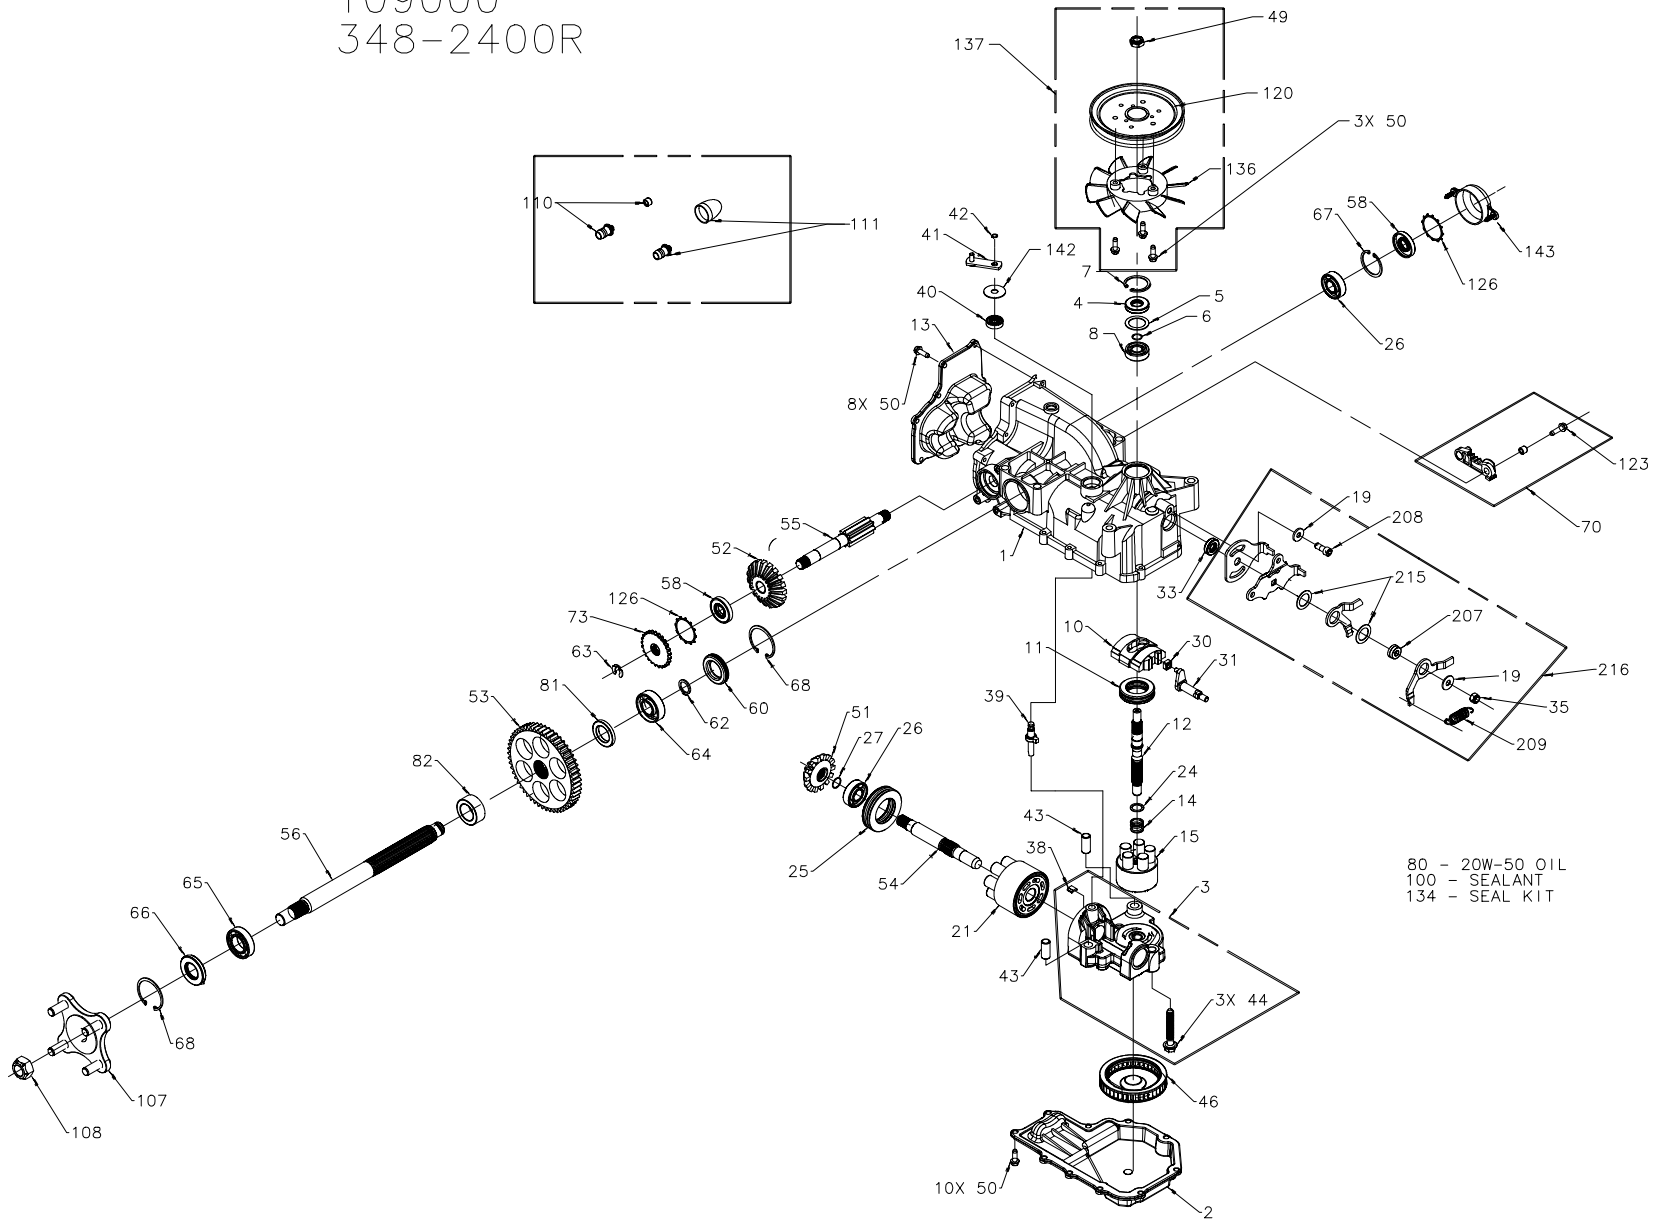

109000
348-2400R

80 - 20W-50 OIL
100 - SEALANT
134 - SEAL KIT

109000
348-2400R

ITEM#	PART#	QTY	DESCRIPTION
1	70627	1	KIT, HOUSING-MAIN
		1	HOUSING, MAIN
		2	CRADLE BEARING
		1	SEAL, LIP 12 X 25 X 7
		1	TRUNNION BUSHING
		1	SCREW, HFHC 1/4-28 X 7/8
2	50890RM	1	LOWER HOUSING
3	70667	1	KIT, CENTER SECTION
		1	CENTER SECTION
		1	BUSHING .67 X 1.03 X .75
		1	PLATE, BYPASS
		3	SCREW 3/8-24 X 2.5
		2	CHECK PLUG ASSEMBLY, .027
4	9008000-0128	1	LIP SEAL
5	2003018	1	SPACER
6	2003016	1	WIRE RETAINING RING
7	2003052	1	RETAINING RING
8	2003043	1	BALL BEARING
10	2003087	1	VARIABLE SWASHPLATE
11	50551	1	THRUST BEARING 30 X 52 X 13
12	50005	1	INPUT SHAFT
13	50891RM	1	COVER-BACK
14	2003014	1	SPRING, BLOCK
15	70331	1	10cc CYLINDER BLOCK ASS'Y
		1	10cc CYLINDER BLOCK
		5	10cc PISTON SPRING
		5	PISTON SEAT WASHER
		5	10cc PISTON
19	44130	2	WASHER
21	70082	1	21cc CYLINDER BLOCK ASS'Y
		1	21cc CYLINDER BLOCK
		7	21cc PISTON SPRING
		7	PISTON SEAT WASHER
		7	10cc PISTON
24	2003017	1	WASHER, BLOCK THRUST
25	50552	1	THRUST BEARING 42 X 68 X 16
26	50315	2	BALL BEARING
27	2000022	1	WIRE RETAINING RING
30	2000015	1	SLOT GUIDE
31	50807	1	TRUNNION ARM
33	9008000-0126	1	LIP SEAL
35	50108	1	HEX LOCK NUT, 5/16-24 UNJF
38	70680	1	KIT, BYPASS PLATE
39	2003555	1	BYPASS ACTUATOR
40	45074	1	LIP SEAL
41	50270	1	BYPASS ARM
42	44870	1	RETAINING RING
43	50002	2	PIN
44	50016	3	SCREW
46	50990	1	FILTER
49	51244	1	HEX LOCK NUT, 1/2-20
50	50752	21	SCREW 1/4-20 X .75