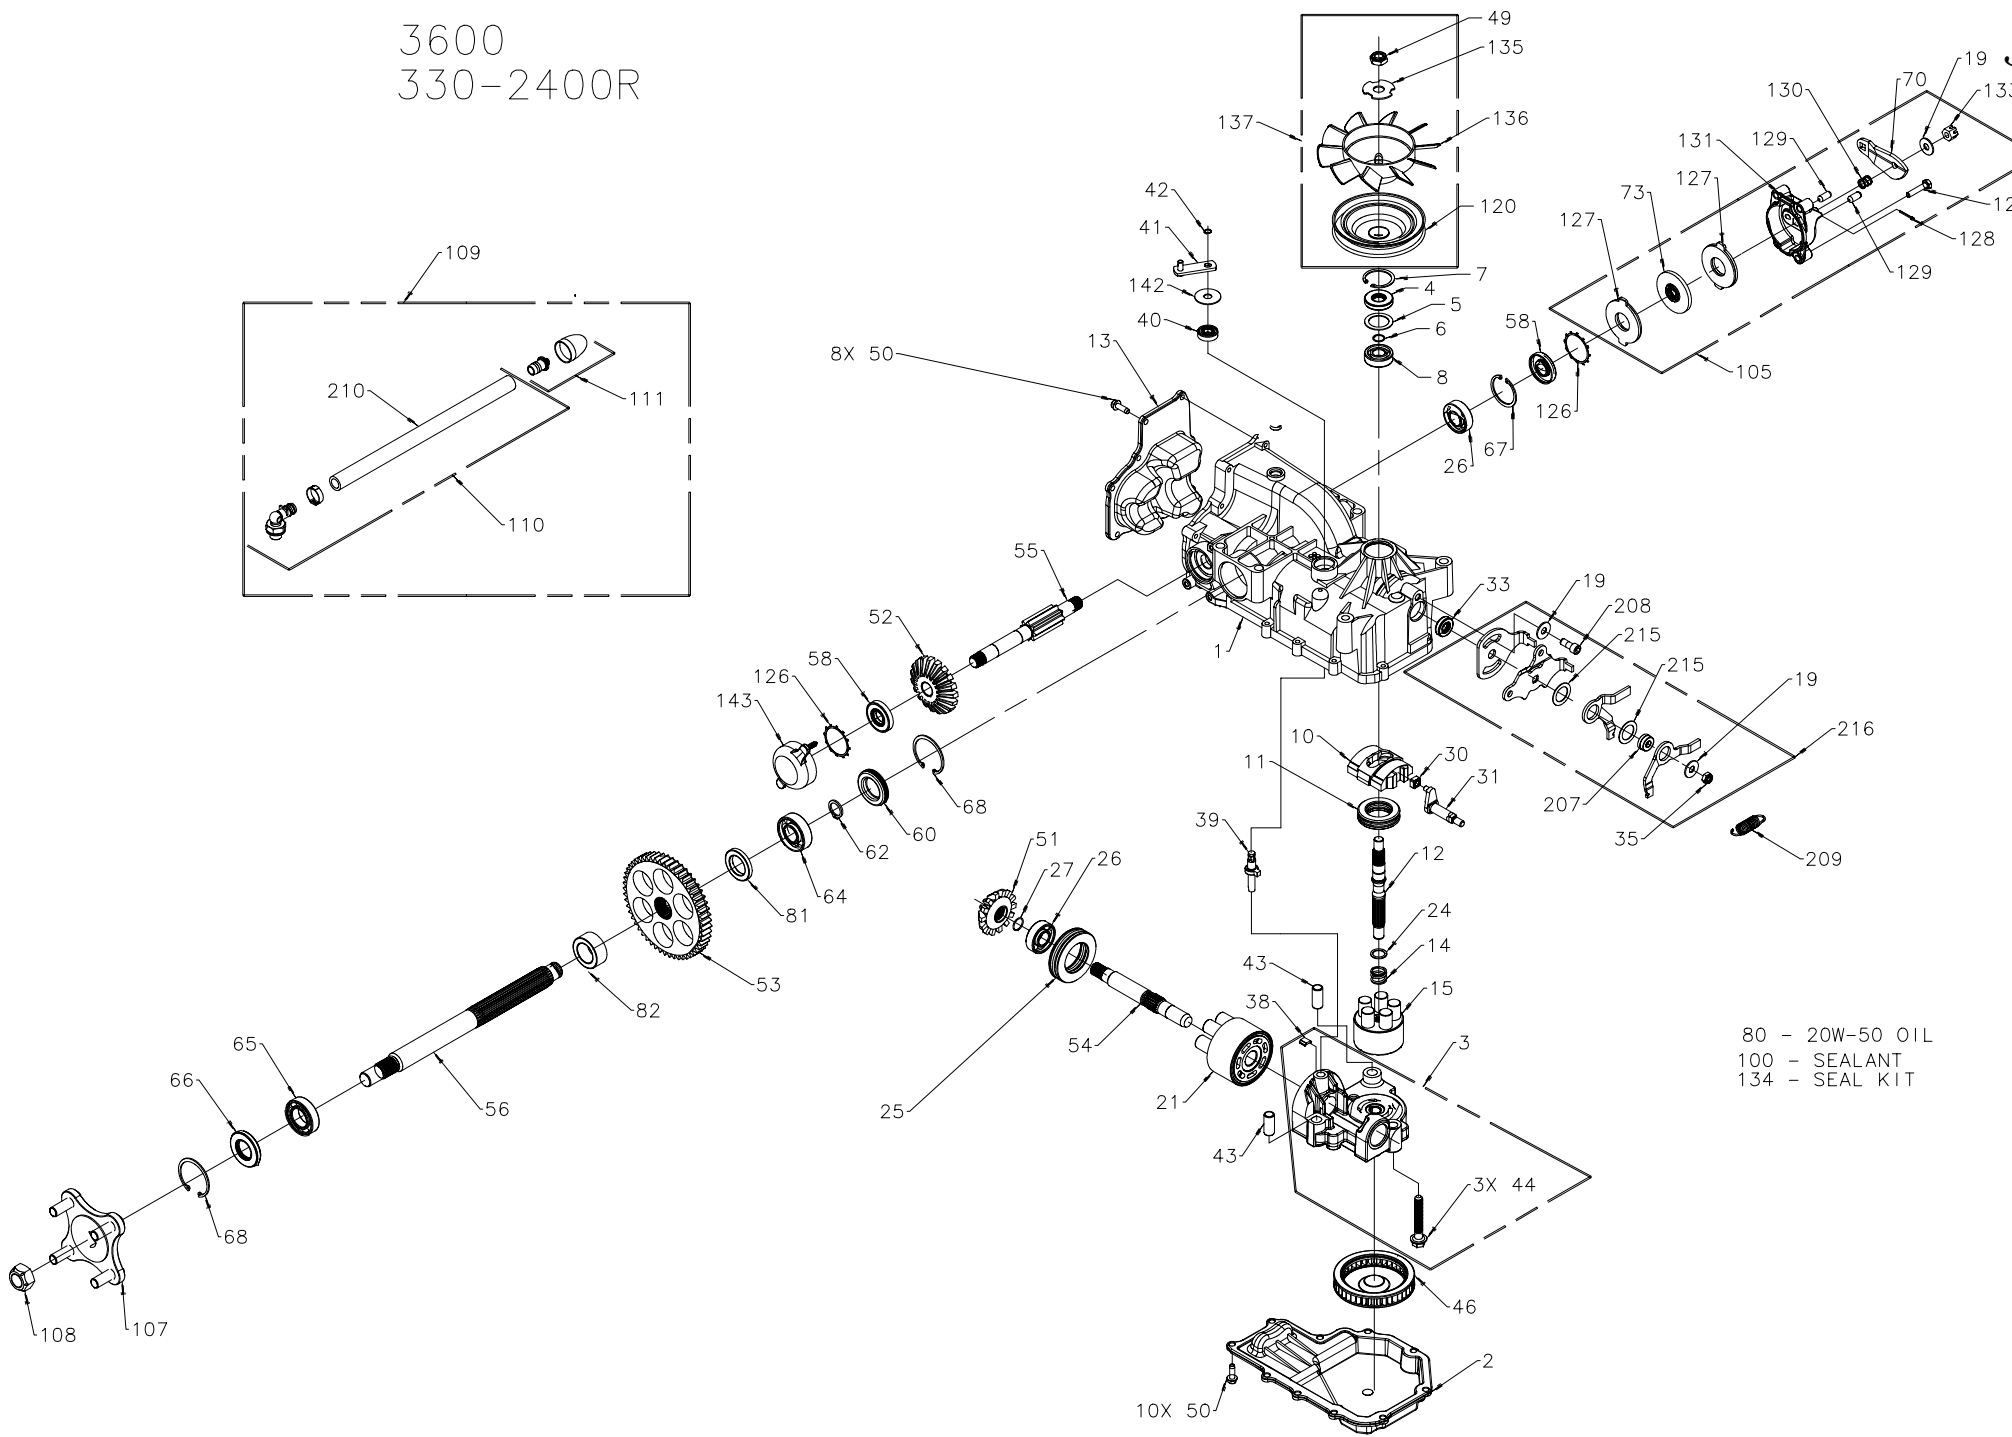

3600
330-2400R

80 - 20W-50 OIL
100 - SEALANT
134 - SEAL KIT

www.mymowerparts.com

For Hydro-Gear Parts Call K&T 606-678-9623 or 606-561-4983

3600
330-2400R

ITEM NO.	HYDRO-GEAR PART NO.	QTY.	DESCRIPTION
1	70627	1	KIT, HOUSING-MAIN
		1	HOUSING, MAIN
		2	CRADLE BEARING
		1	LIP SEAL
		1	TRUNNION BUSHING
2	50890RM	1	LOWER HOUSING
3	70679	1	KIT, CENTER SECTION
		1	CENTER SECTION
		1	BUSHING .67 X 1.03 X .75
		1	PLATE, BYPASS
		3	SCREW, 3/8-24 X 2.5
		2	CHECK PLUG ASSEMBLY, .044
4	9008000-0128	1	LIP SEAL
5	2003018	1	SPACER
6	2003016	1	WIRE RETAINING RING
7	2003052	1	RETAINING RING
8	2003043	1	BALL BEARING
10	2003087	1	VARIABLE SWASHPLATE
11	50551	1	THRUST BEARING 30 X 52 X 13
12	50005	1	INPUT SHAFT
13	50891RM	1	COVER-BACK
14	2003014	1	SPRING, BLOCK
15	70331	1	10cc CYLINDER BLOCK ASS'Y
		1	10cc CYLINDER BLOCK
		5	10cc PISTON SPRING
		5	PISTON SEAT WASHER
		5	10cc PISTON
19	44130	3	WASHER
21	70082	1	21cc CYLINDER BLOCK ASS'Y
		1	21cc CYLINDER BLOCK
		7	21cc PISTON SPRING
		7	PISTON SEAT WASHER
		7	21cc PISTON
24	2003017	1	WASHER, BLOCK THRUST
25	50552	1	THRUST BEARING 42 X 68 X 16
26	50315	2	BALL BEARING
27	2000022	1	WIRE RETAINING RING
30	2000015	1	SLOT GUIDE
31	50807	1	TRUNNION ARM
33	9008000-0126	1	LIP SEAL
35	50108	1	HEX LOCK NUT, 5/16-24 UNJF (NYLON INSERT)
38	70680	1	KIT, BYPASS PLATE
39	2003555	1	BYPASS ACTUATOR
40	45074	1	LIP SEAL
41	50270	1	BYPASS ARM
42	44870	1	RETAINING RING
43	50002	2	PIN
44	50016	3	SCREW
46	50990	1	FILTER
49	51244	1	HEX LOCK NUT 1/2-20 (NYLON INSERT)
50	50752	18	SCREW, 1/4-20 X .75 LONG

ITEM NO.	HYDRO-GEAR PART NO.	QTY.	DESCRIPTION
51	50744	1	14T BEVEL GEAR
52	50745	1	19T BEVEL GEAR
53	50746	1	53T SPUR GEAR
54	50757	1	MOTOR SHAFT
55	51335	1	BRAKE SHAFT
56	50748	1	SHAFT, AXLE 1.0 X 12.3
58	51161	2	SEAL, LIP 17 X 40 X 7
60	50995	1	SEAL PLUG - SIDE
62	50759	1	RETAINING RING - AXLE
64	50743	1	BEARING-BALL 20X47X14(6204)
65	50740	1	BEARING-BALL 25X47X12(6005)
66	50751	1	SEAL
67	50329	1	RETAINING RING
68	50760	2	RETAINING RING-AXLE
70	51349	1	ARM, BRAKE
73	44855	1	ROTOR, BRAKE
80		79oz	20W-50 OIL
81	51939	1	SPACER, AXLE 1.04 X 1.65 X .22
82	51940	1	SPACER, AXLE 1.04 X 1.65 X .70
100	50928	1	SEALANT
105	70561	1	KIT, BRAKE
		1	WASHER
		1	ARM, BRAKE
		1	ROTOR, BRAKE
		3	SCREW, 1/4-28 X 1.25 W/PATCH
		2	STATOR, BRAKE FRICTION
		1	COTTER PIN 3/32 X 3/4
		2	BRAKE ACTUATING PIN
		1	COMPRESSION SPRING ANTI DRAG
		1	KIT, YOKE-BRAKE
		1	SLOTTED HEX NUT 5/16-24
107	70314	1	HUB ASSEMBLY
		1	HUB
		4	BOLT, LUG
108	50863	1	NUT, HEX 3/4-16
109	70592	1	KIT, BREATHER
		1	BUSHING-VENT
		1	CAP-POPPET VALVE
		1	CLAMP-PINCH 13/16
		1	HOSE .5X12
		1	VENT, PLASTIC
		1	FITTING, METAL VENT
110	70923	1	KIT, HOSE-FITTING
		1	FITTING, 9/16 90°
		1	CLAMP-PINCH 13/16
		1	HOSE .5X12
111	70921	1	CAP VENT ASSEMBLY
		1	CAP, PLASTIC
		1	VENT, PLASTIC
120	51363	1	PULLEY, 4.5
123	51341	3	SCREW, 1/4-28 X 1.25 W/PATCH
126	51316	2	RING, RETAINING
127	51340	2	STATOR, BRAKE FRICTION
128	44101	1	COTTER PIN 3/32 X 3/4