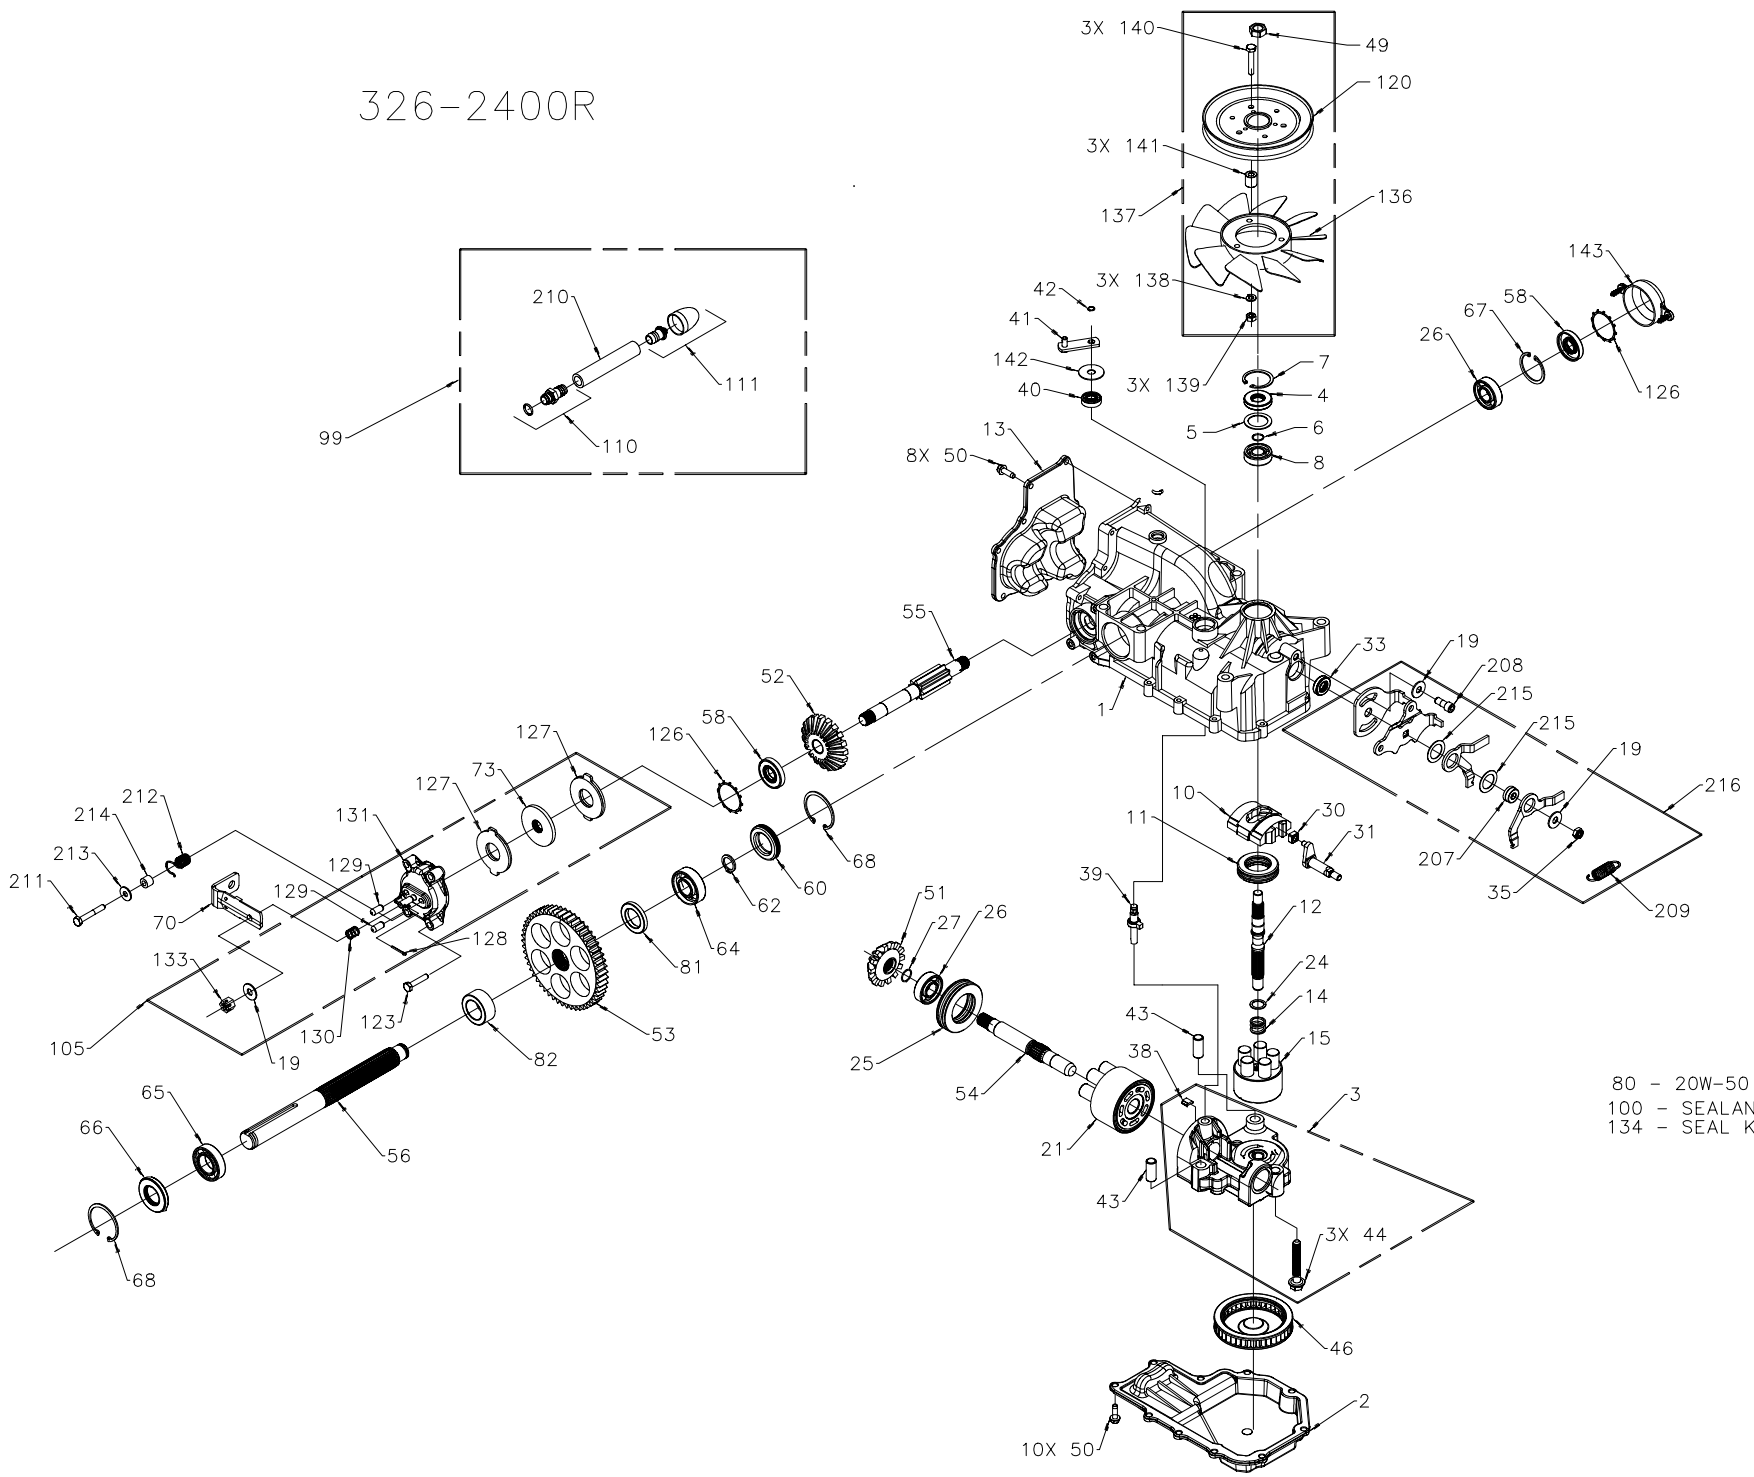

326-2400R

- 80 - 20W-50 OIL
- 100 - SEALANT
- 134 - SEAL KIT

www.mymowerparts.com

For Hydro-Gear Parts Call K&T 606-678-9623 or 606-561-4983

326-2400R

ITEM NO.	HYDRO-GEAR PART NO.	QTY.	DESCRIPTION
1	70627	1	KIT, HOUSING-MAIN
		1	HOUSING, MAIN
		2	CRADLE BEARING
		1	LIP SEAL
		1	TRUNNION BUSHING
2	50890RM	1	LOWER HOUSING
3	70667	1	KIT, CENTER SECTION
		1	CENTER SECTION
		1	BUSHING .67 X 1.03 X .75
		1	PLATE, BYPASS
		3	SCREW 3/8-24 X 2.5
		2	CHECK PLUG ASSEMBLY, .027
4	9008000-0128	1	LIP SEAL
5	2003018	1	SPACER
6	2003016	1	WIRE RETAINING RING
7	2003052	1	RETAINING RING
8	2003043	1	BALL BEARING
10	2003087	1	VARIABLE SWASHPLATE
11	50551	1	THRUST BEARING 30 X 52 X 13
12	50005	1	INPUT SHAFT
13	50891RM	1	COVER-BACK
14	2003014	1	SPRING, BLOCK
15	70331	1	10cc CYLINDER BLOCK ASS'Y
		1	10cc CYLINDER BLOCK
		5	10cc PISTON SPRING
		5	PISTON SEAT WASHER
		5	10cc PISTON
19	44130	3	WASHER
21	70082	1	21cc CYLINDER BLOCK ASS'Y
		1	21cc CYLINDER BLOCK
		7	21cc PISTON SPRING
		7	PISTON SEAT WASHER
		7	21cc PISTON
24	2003017	1	WASHER, BLOCK THRUST
25	50552	1	THRUST BEARING 42 X 68 X 16
26	50315	2	BALL BEARING
27	2000022	1	WIRE RETAINING RING
30	2000015	1	SLOT GUIDE
31	50807	1	TRUNNION ARM
33	9008000-0126	1	LIP SEAL
35	50108	1	HEX LOCK NUT, 5/16-24 UNJF (NYLON INSERT)
38	70680	1	KIT, BYPASS PLATE
39	2003555	1	BYPASS ACTUATOR
40	45074	1	LIP SEAL
41	50270	1	BYPASS ARM
42	44870	1	RETAINING RING
43	50002	2	PIN
44	50016	3	SCREW

ITEM NO.	HYDRO-GEAR PART NO.	QTY.	DESCRIPTION
46	50990	1	FILTER
49	44133	1	HEX JAM NUT 1/2-20
50	50752	18	SCREW, 1/4-20 X .75 LONG
51	50744	1	14T BEVEL GEAR
52	50745	1	19T BEVEL GEAR
53	50746	1	53T SPUR GEAR
54	50757	1	MOTOR SHAFT
55	51335	1	BRAKE SHAFT
56	51329	1	SHAFT, AXLE 1.00 X 11.04 (KEY)
58	51161	2	SEAL, LIP 17 X 40 X 7
60	50995	1	SEAL PLUG - SIDE
62	50759	1	RETAINING RING - AXLE
64	50743	1	BEARING-BALL 20X47X14(6204)
65	50740	1	BEARING-BALL 25X47X12(6005)
66	50751	1	SEAL
67	50329	1	RETAINING RING
68	50760	2	RETAINING RING-AXLE
70	51395	1	ARM, BRAKE
73	44855	1	ROTOR, BRAKE
80		79oz	20W-50 OIL
81	51939	1	WASHER, AXLE 1.04 X 1.65 X .22
82	51940	1	WASHER, AXLE 1.04 X 1.65 X .70
99	71004	1	KIT, BREATHER ASSEMBLY
		1	FITTING O-RING ASSEMBLY
		1	CAP VENT ASSEMBLY
		1	HOSE, .50 X 4.00
100	50928	1	SEALANT
105	70561	1	KIT, BRAKE
		1	WASHER
		1	ROTOR, BRAKE
		2	STATOR, BRAKE FRICTION
		1	COTTER PIN 3/32 X 3/4
		2	BRAKE ACTUATING PIN
		1	COMPRESSION SPRING ANTI DRAG
		1	KIT, YOKE-BRAKE
110	70110	1	FITTING O-RING ASSEMBLY
		1	PLASTIC HOSE FITTING
		1	O-RING
111	70921	1	CAP VENT ASSEMBLY
		1	CAP, PLASTIC
		1	VENT, PLASTIC
120	51173	1	PULLEY, 5.5
123	51341	2	SCREW, 1/4-28 X 1.25 W/PATCH
126	51316	2	RING, RETAINING
127	51340	2	STATOR, BRAKE FRICTION
128	44101	1	COTTER PIN 3/32 X 3/4
129	44127	2	BRAKE ACTUATING PIN
130	50919	2	COMPRESSION SPRING BRAKE ANTI DRAG
131	70560	1	KIT, YOKE-BRAKE
		1	SQ HD BOLT 5/16-24 RIBBED
		1	YOKE, BRAKE