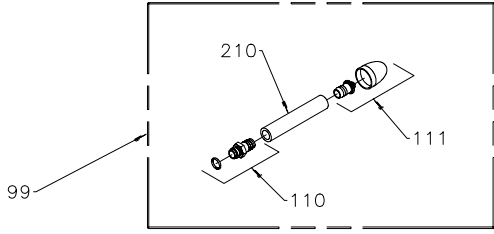

326-2400R

- 80 - 20W-50 OIL
- 100 - SEALANT
- 134 - SEAL KIT

www.mymowerparts.com

For Hydro-Gear Parts Call K&T 606-678-9623 or 606-561-4983

326-2400R

ITEM NO.	HYDRO-GEAR PART NO.	QTY.	DESCRIPTION
1	70627	1	KIT, HOUSING-MAIN
		1	HOUSING, MAIN
		2	CRADLE BEARING
		1	LIP SEAL
		1	TRUNNION BUSHING
2	50890RM	1	LOWER HOUSING
3	70667	1	KIT, CENTER SECTION
		1	CENTER SECTION
		1	BUSHING .67 X 1.03 X .75
		1	PLATE, BYPASS
		3	SCREW 3/8-24 X 2.5
		2	CHECK PLUG ASSEMBLY, .027
4	9008000-0128	1	LIP SEAL
5	2003018	1	SPACER
6	2003016	1	WIRE RETAINING RING
7	2003052	1	RETAINING RING
8	2003043	1	BALL BEARING
10	2003087	1	VARIABLE SWASHPLATE
11	50551	1	THRUST BEARING 30 X 52 X 13
12	50005	1	INPUT SHAFT
13	50891RM	1	COVER-BACK
14	2003014	1	SPRING, BLOCK
15	70331	1	10cc CYLINDER BLOCK ASS'Y
		1	10cc CYLINDER BLOCK
		5	10cc PISTON SPRING
		5	PISTON SEAT WASHER
		5	10cc PISTON
19	44130	3	WASHER
21	70082	1	21cc CYLINDER BLOCK ASS'Y
		1	21cc CYLINDER BLOCK
		7	21cc PISTON SPRING
		7	PISTON SEAT WASHER
		7	21cc PISTON
24	2003017	1	WASHER, BLOCK THRUST
25	50552	1	THRUST BEARING 42 X 68 X 16
26	50315	2	BALL BEARING
27	2000022	1	WIRE RETAINING RING
30	2000015	1	SLOT GUIDE
31	50807	1	TRUNNION ARM
33	9008000-0126	1	LIP SEAL
35	50108	1	HEX LOCK NUT, 5/16-24 UNJF (NYLON INSERT)
38	70680	1	KIT, BYPASS PLATE
39	2003555	1	BYPASS ACTUATOR
40	45074	1	LIP SEAL
41	50270	1	BYPASS ARM
42	44870	1	RETAINING RING
43	50002	2	PIN
44	50016	3	SCREW

ITEM NO.	HYDRO-GEAR PART NO.	QTY.	DESCRIPTION
46	50990	1	FILTER
49	44133	1	HEX JAM NUT 1/2-20
50	50752	18	SCREW, 1/4-20 X .75 LONG
51	50744	1	14T BEVEL GEAR
52	50745	1	19T BEVEL GEAR
53	50746	1	53T SPUR GEAR
54	50757	1	MOTOR SHAFT
55	51335	1	BRAKE SHAFT
56	51329	1	SHAFT, AXLE 1.00 X 11.04 (KEY)
58	51161	2	SEAL, LIP 17 X 40 X 7
60	50995	1	SEAL PLUG - SIDE
62	50759	1	RETAINING RING - AXLE
64	50743	1	BEARING-BALL 20X47X14(6204)
65	50740	1	BEARING-BALL 25X47X12(6005)
66	50751	1	SEAL
67	50329	1	RETAINING RING
68	50760	2	RETAINING RING-AXLE
70	51395	1	ARM, BRAKE
73	44855	1	ROTOR, BRAKE
80		79oz	20W-50 OIL
81	51939	1	WASHER, AXLE 1.04 X 1.65 X .22
82	51940	1	WASHER, AXLE 1.04 X 1.65 X .70
99	71004	1	KIT, BREATHER ASSEMBLY
		1	FITTING O-RING ASSEMBLY
		1	CAP VENT ASSEMBLY
		1	HOSE, .50 X 4.00
100	50928	1	SEALANT
105	70561	1	KIT, BRAKE
		1	WASHER
		1	ROTOR, BRAKE
		2	STATOR, BRAKE FRICTION
		1	COTTER PIN 3/32 X 3/4
		2	BRAKE ACTUATING PIN
		1	COMPRESSION SPRING ANTI DRAG
		1	KIT, YOKE-BRAKE
110	70110	1	FITTING O-RING ASSEMBLY
		1	PLASTIC HOSE FITTING
		1	O-RING
111	70921	1	CAP VENT ASSEMBLY
		1	CAP, PLASTIC
		1	VENT, PLASTIC
120	51173	1	PULLEY, 5.5
123	51341	2	SCREW, 1/4-28 X 1.25 W/PATCH
126	51316	2	RING, RETAINING
127	51340	2	STATOR, BRAKE FRICTION
128	44101	1	COTTER PIN 3/32 X 3/4
129	44127	2	BRAKE ACTUATING PIN
130	50919	2	COMPRESSION SPRING BRAKE ANTI DRAG
131	70560	1	KIT, YOKE-BRAKE
		1	SQ HD BOLT 5/16-24 RIBBED
		1	YOKE, BRAKE