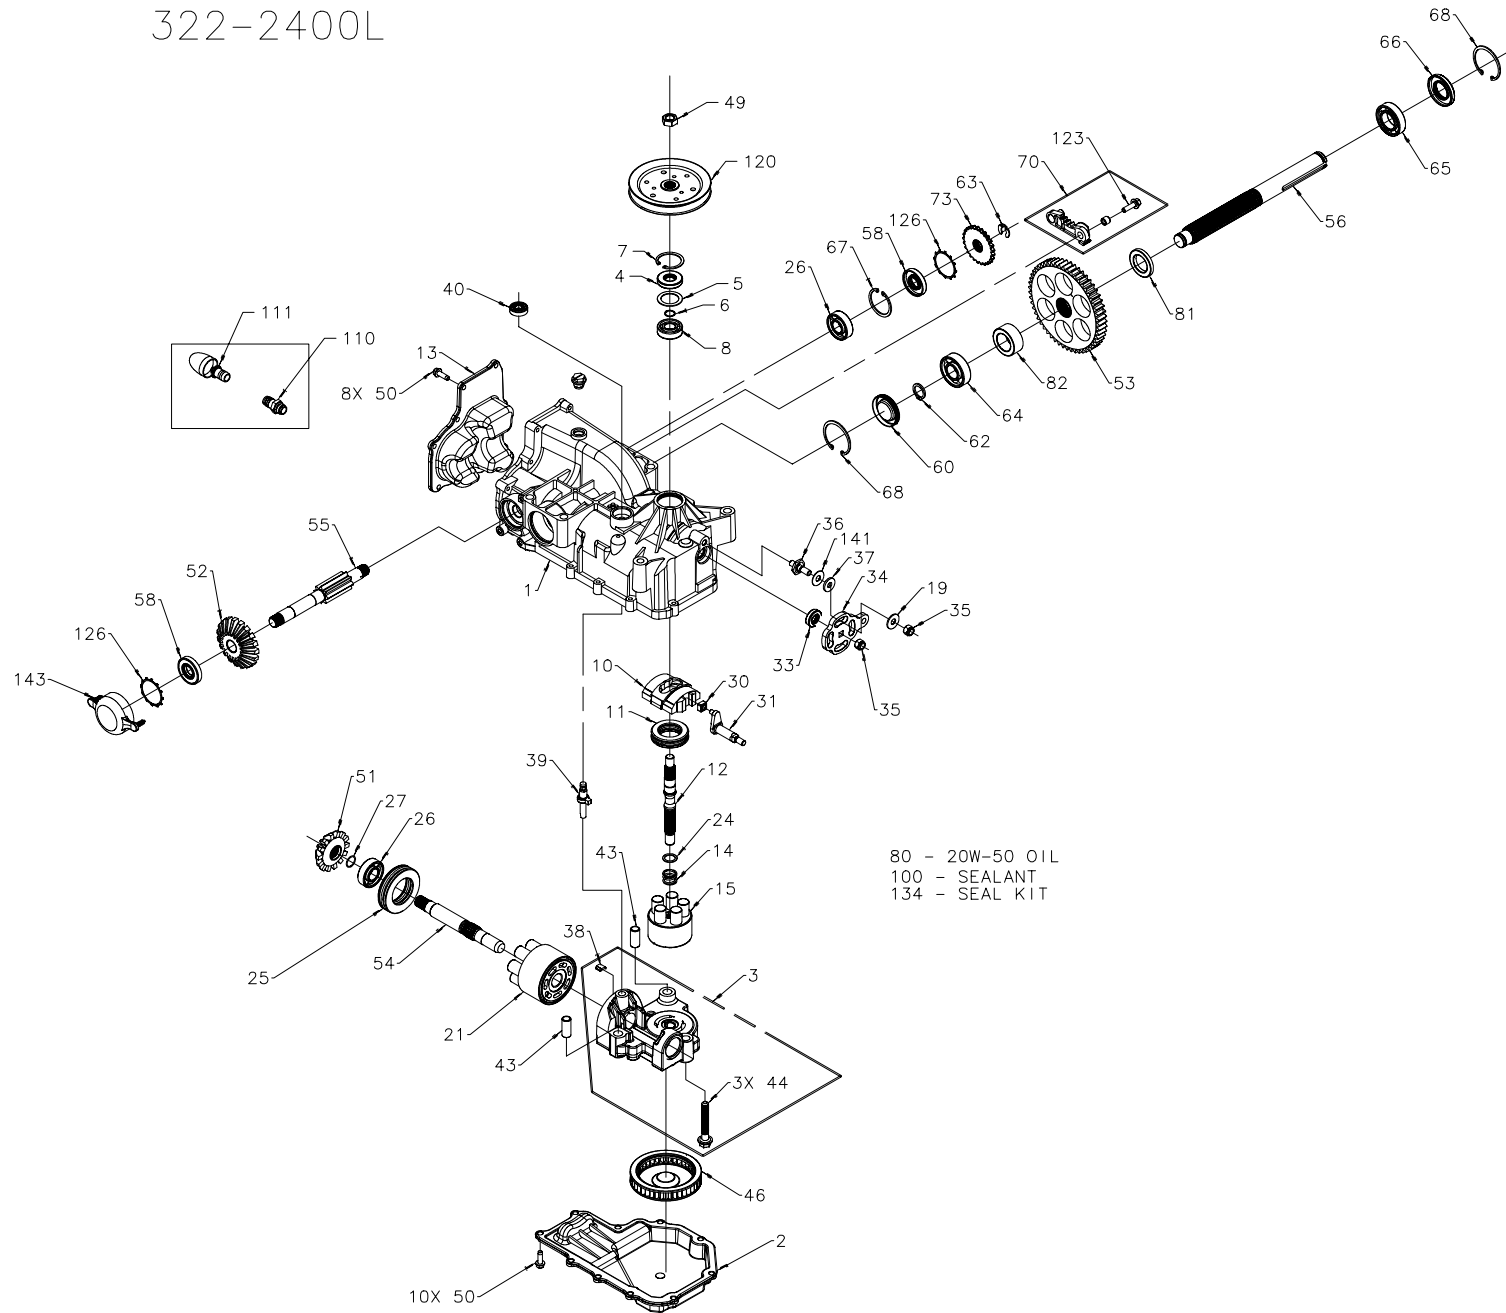

# 322-2400L

ITEM #	PART #	QTY	DESCRIPTION
1	70652	1	KIT, HOUSING-MAIN
		1	HOUSING, MAIN
		2	CRADLE BEARING
		1	TRUNNION BUSHING
		1	SEAL, LIP 12 X 25 X 7
		1	SCREW, HFHC 1/4-28 X 7/8 (PATCH)
		1	WASHER .34 X .88 X .03
2	50890RM	1	LOWER HOUSING
3	70667	1	KIT, CENTER SECTION
		1	CENTER SECTION
		1	BUSHING .67 X 1.03 X .75
		1	PLATE, BYPASS
		3	SCREW 3/8-24 X 2.5
		2	CHECK PLUG ASSEMBLY, .027
4	9008000-0128	1	LIP SEAL
5	2003018	1	SPACER
6	2003016	1	WIRE RETAINING RING
7	2003052	1	RETAINING RING
8	2003043	1	BALL BEARING
9	2003023	2	CRADLE BEARING
10	2003087	1	VARIABLE SWASHPLATE
11	50551	1	THRUST BEARING 30 X 52 X 13
12	50005	1	INPUT SHAFT
13	50891RM	1	COVER-BACK
14	2003014	1	SPRING, BLOCK
15	70331	1	10cc CYLINDER BLOCK ASS'Y
		1	10cc CYLINDER BLOCK
		5	10cc PISTON SPRING
		5	PISTON SEAT WASHER
		5	10cc PISTON
19	44130	1	WASHER
21	70082	1	21cc CYLINDER BLOCK ASS'Y
		1	21cc CYLINDER BLOCK
		7	21cc PISTON SPRING
		7	PISTON SEAT WASHER
		7	21cc PISTON
24	2003017	1	WASHER, BLOCK THRUST
25	50552	1	THRUST BEARING 42 X 68 X 16
26	50315	2	BALL BEARING
27	2000022	1	WIRE RETAINING RING
30	2000015	1	SLOT GUIDE
31	50807	1	TRUNNION ARM
33	9008000-0126	1	LIP SEAL
34	50749	1	CONTROL ARM
35	50317	2	NUT
36	50426	1	STUD - SHORT 5/16-24
37	50281	1	FRICION PUCK
38	70680	1	KIT, BYPASS PLATE
39	2003555	1	BYPASS ACTUATOR
40	45074	1	LIP SEAL
43	50002	2	PIN
44	50016	3	SCREW
46	50990	1	FILTER
49	44133	1	HEX NUT 1/2-20
50	50752	18	SCREW, 1/4-20 X .75 LONG
51	50744	1	14T BEVEL GEAR
52	50745	1	19T BEVEL GEAR
53	50746	1	53T SPUR GEAR
54	50757	1	MOTOR SHAFT