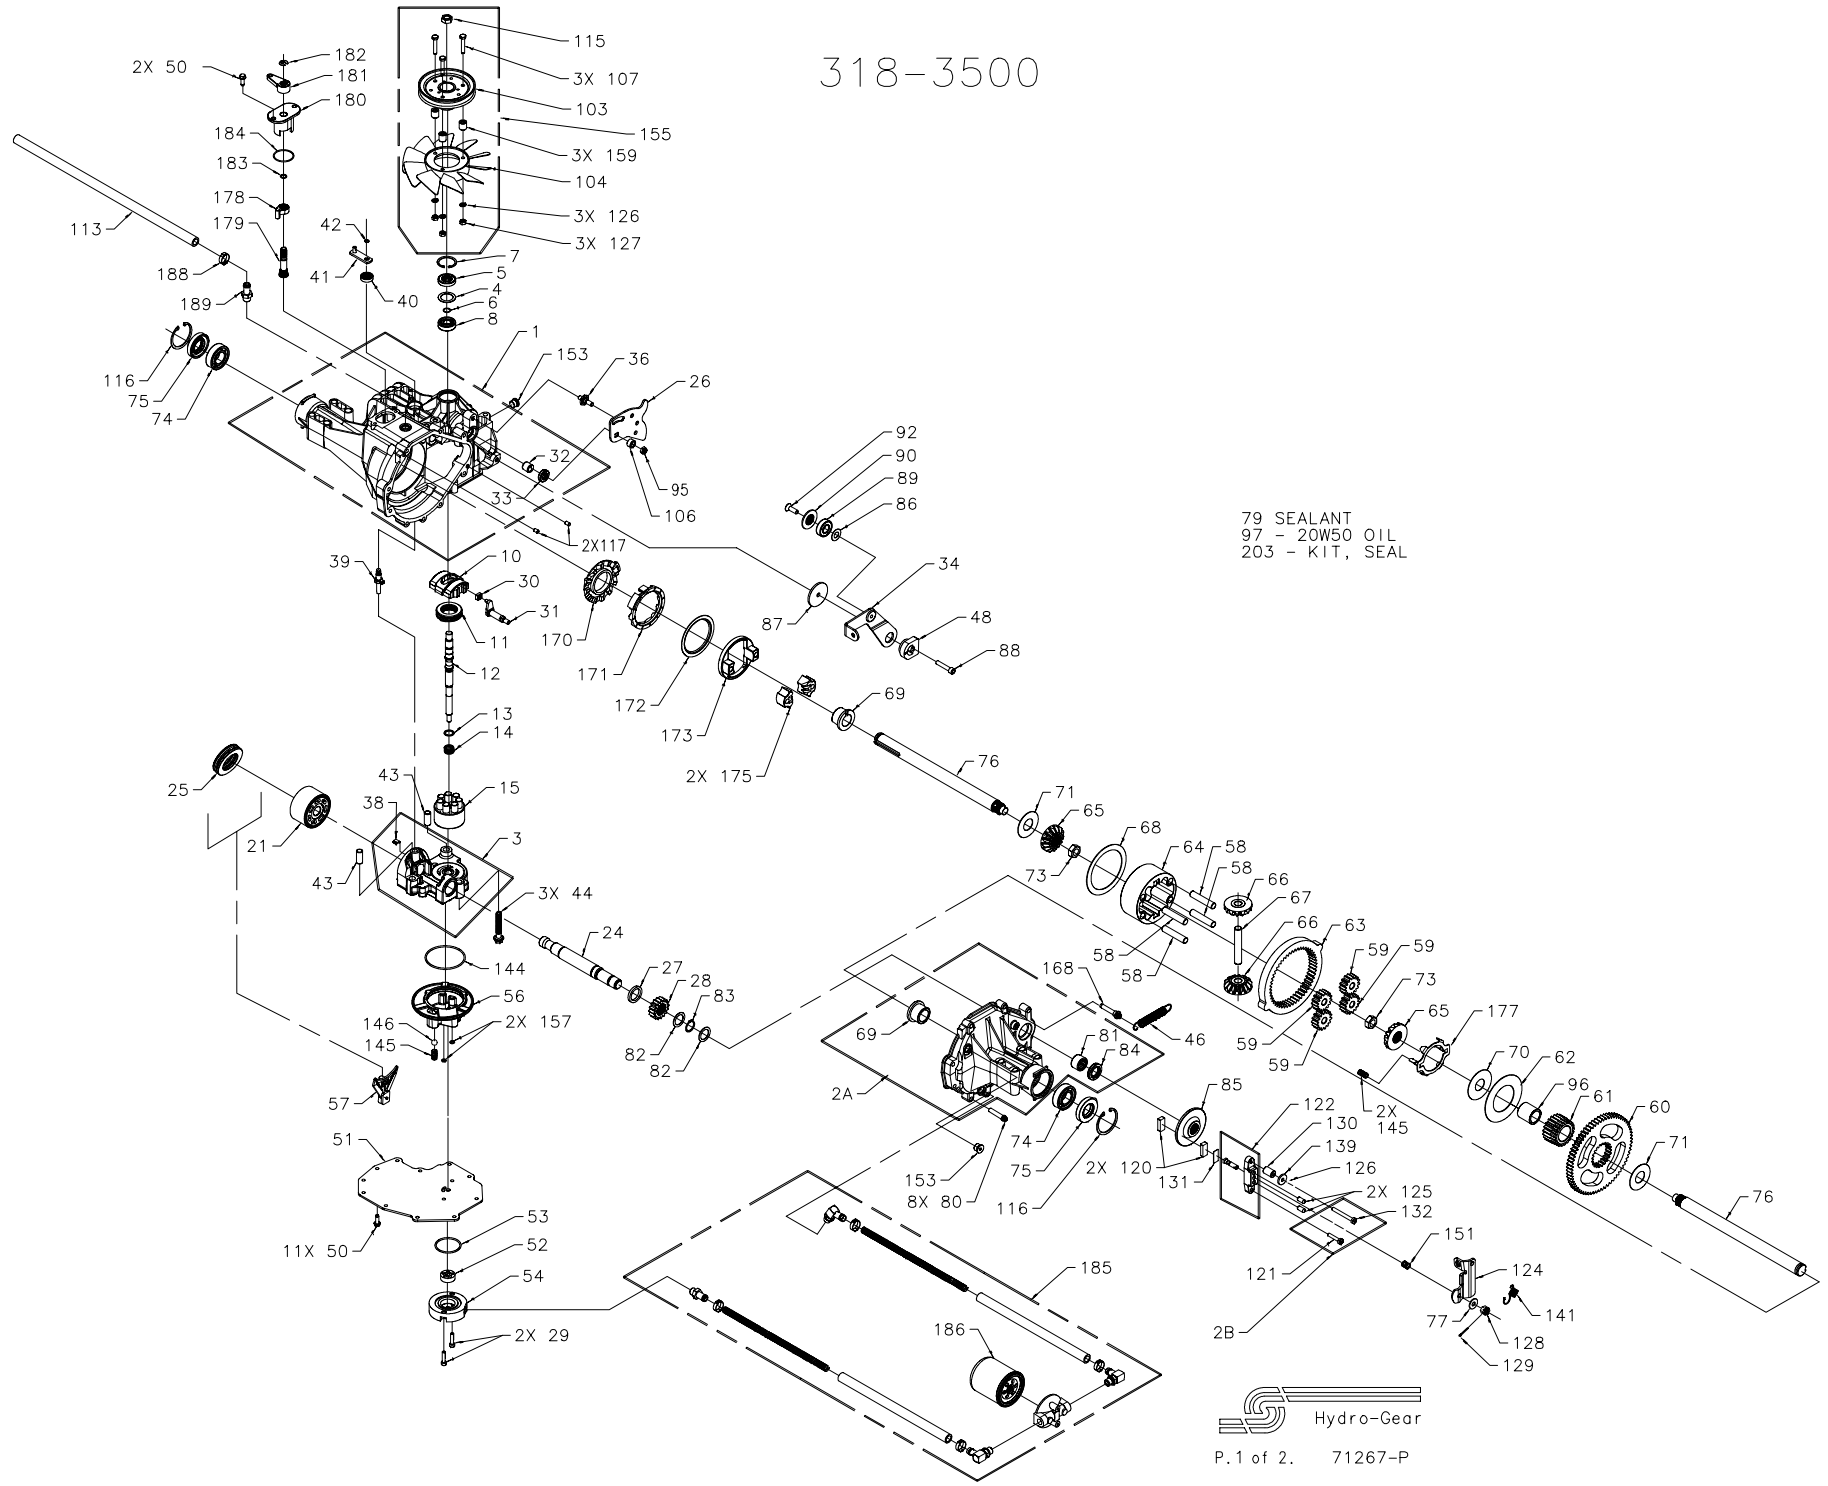

318-3500

79 SEALANT
97 - 20W50 OIL
203 - KIT, SEAL

318-3500

ITEM#	PART #	QTY	DESCRIPTION	ITEM#	PART #	QTY	DESCRIPTION	ITEM#	PART #	QTY	DESCRIPTION
1	70876	1	MAIN HOUSING ASSEMBLY	46	51199	1	SPRING, NEUTRAL	127	43178	3	NUT, 1/4-20
		1	MAIN HOUSING-W/DIFF LOCK&CASE DRAIN	48	51097	1	PUCK, ADJUSTING	128	44142	1	NUT, CASTLE 5/16-24
		1	LIP SEAL	50	50752	13	SCREW, 1/4-20 X .75	129	44101	1	PIN, COTTER
		1	FLANGE BEARING	51	52206	1	COVER, LOWER	130	23711	1	SPACER
		1	TRUNNION BUSHING	52	50273	1	GEROTOR ASSEMBLY	131	44134	1	PUCK, PLATE
		2	CRADLE BEARING	53	9004101-1340	1	O-RING	132	51928	1	BOLT, HEX HD 1/4-20 X 2.25 W/PATCH
2A	71270	1	R.H. HOUSING ASSEMBLY	54	52205	1	COVER, GEROTOR	139	44278	1	WASHER, 7/8 OD X .265 ID X .125 THK
		1	R.H. HOUSING	56	51156	1	MANIFOLD, CHARGE	141	50884	1	SPRING, BRAKE ARM BIAS
		1	FLANGE HOUSING	57	50796	1	BEARING, MOTOR RETAINER	144	50974	1	O-RING, 2.987 ID .103 THK
		1	NEEDLE BEARING (SCE1412)	58	50776	4	PIN, CARRIER	145	51157	3	SPRING, RELIEF
		1	LIP SEAL (.875 ID X 1.30 OD X .25)	59	50763	4	GEAR, 15T PLANET	146	9001214-4400	1	BALL, 7/16 STEEL
2B	71139	1	KIT, BRAKE BOLT	60	50646	1	GEAR, 67T SPUR	151	50919	1	COMP. SPRING, BRAKE ANTI-DRAG
		1	BOLT, HEX HD 1/4-20 X 1.25 W/PATCH	61	50645	1	GEAR, 21 TOOTH SUN	153	9005110-5600	2	PLUG, STRAIGHT THREAD
		1	BOLT, HEX HD 1/4-20 X 2.25 W/PATCH	62	50769	1	PLATE, PLANET THRUST	155	70243	1	KIT, FAN/PULLEY
3	70781	1	KIT, CENTER SECTION	63	50764	1	GEAR, 51T RING			1	NUT, JAM 1/2-20
		1	CENTER SECTION	64	50765	1	CARRIER, PLANETARY			3	WASHER, LOCK
		1	BUSHING .50 X .60 X .50	65	51411	2	GEAR, BEVEL (SPLINED)			1	ASSEMBLY, HUB/PULLEY 4.5
		1	BUSHING .90 X 1.02 X .75	66	51410	2	GEAR, BEVEL (CROSS SHAFT)			1	FAN 7.0 (10 BLADE)
		1	PLATE, BYPASS	67	50766	2	SHAFT, DIFFERENTIAL			3	SCREW 1/4-20 X 1.50
		2	CHECK PLUG ASSEMBLY, .027	68	50767	1	PLATE, DIFF. THRUST			3	NUT 1/4-20
		1	SPACER	69	50768	2	BEARING, FLANGE			3	SPACER
4	2003018	1	LIP SEAL 15 X 35 X 7	70	51642	1	WASHER 1.0 X 2.60 X .038	157	50977	2	O-RING, .070 X .239
5	9008000-0128	1	RING, WIRE RETAINING	71	50788	2	WASHER 1.0 X 2.25 X .04	159	50259	3	SPACER, .26 X .57 X .62
6	2003016	1	RING, RETAINING	73	50791	2	NUT, HEX JAM 5/8-18	168	51151	1	SCREW, SHOULDERED TORX HEAD 5/16-18
7	2003052	1	BEARING, BALL 15 X 35 X 11	74	50771	2	BEARING, BALL 6205-1	170	51644	1	CAM, STATIONARY
8	2003043	1	SWASHPLATE, VARIABLE	75	50772	2	SEAL 1 ID X 2.0472 X .375	171	51645	1	CAM, ROTATING
10	2003087	1	BEARING, THRUST 30 X 52 X 13	76	50663	2	SHAFT, AXLE, 1 X 13.8 KEYED	172	51646	1	WASHER, LIP 2.78 X 3.60 X .035
11	50551	1	SHAFT, INPUT	77	44130	1	WASHER .343 X .880 X .062	173	51647	1	PLATE, LOAD
12	50795	1	WASHER, THRUST .591 X .787 X .040	79	50928	1	SEALANT	175	51648	2	DOG, ENGAGEMENT
13	2003017	1	SPRING, BLOCK	80	50868	8	SCREW, TORX HEAD 5/16-18	177	51649	1	WASHER, GUIDE
14	2003014	1	BLOCK ASSEMBLY, 7 PISTON 10cc	81	44752	1	BEARING, NEEDLE (SCE1412)	178	51650	1	CAM, ACTUATING
15	70723	1	BLOCK CYLINDER, 7 PISTON 10cc	82	50777	2	WASHER .885 X 1.250 X .038	179	51651	1	SHAFT, ACTUATING
		7	PISTON	83	50775	1	RING, RETAINING	180	51613	1	SLEEVE
		7	SPRING, PISTON	84	50773	1	SEAL, LIP .875 I.D. X 1.3 O.D. X .25	181	51652	1	HANDLE, ACTUATING
		7	WASHER, THRUST	85	50779	1	DISK, BRAKE	182	51628	1	RING, RETAINING .375 EXTERNAL
21	70082	1	21cc CYLINDER BLOCK ASSEMBLY	86	50132	1	WASHER .5 X 1.0 X .03	183	9004101-0120	1	O-RING, -.012, .364 X .070
		1	21cc CYLINDER BLOCK	87	50836	1	WASHER .324 X 1.960 X .146	184	51654	1	O-RING, -.029, 1.489 X .070
		7	21cc PISTON	88	50837	1	SCREW, 5/16-24 X 1-1/2	185	71271	1	KIT, EXTERNAL FILTER
		7	21cc PISTON SPRING	89	44147	1	BEARING			1	SPIN-ON FILTER
		7	PISTON SEAT WASHER	90	51200	1	SPACER, LOCATING			2	FITTING, 90 DEGREE 9/16 SAE
24	50662	1	SHAFT, MOTOR	92	50870	1	SCREW, COUNTERSUNK 5/16-18			4	PINCH CLAMP
25	50552	1	BEARING, THRUST 42 X 68 X 16	95	50108	1	NUT, HEX LOCK 5/16-24			1	FITTING, STRAIGHT 9/16 SAE
26	51692	1	ARM, CONTROL	96	50866	1	BEARING, SLEEVE			2	HOSE, 1/2" X 12" LONG
27	50774	1	SPACER	97		1.11 GAL	20W-50 OIL			2	SPRING, HELICAL COMPRESSION
28	50861	1	GEAR, 16T PINION	103	50302	1	ASSEMBLY, HUB/PULLEY 4.5	186	51563	1	SPIN-ON FILTER
29	50975	2	CAPSCREW, M6 X 1-25	104	50307	1	FAN 7.0 (10 BLADE)	188	50590	1	PINCH CLAMP
30	2000015	1	SLOT GUIDE	106	50850	1	SPACER, TRUNNION	189	50591	1	FITTING, STRAIGHT 9/16 SAE
31	50807	1	ARM, TRUNNION TAPERED SQUARE	107	44276	3	HHCS, 1/4-20 X 1.5	203	70492	1	KIT, SEAL
32	2003009	1	BUSHING, TRUNNION	113	50838	1	.50" HOSE, 20" LONG			1	SEAL-LIP 15 X 5 X 37
33	9008000-0126	1	SEAL, LIP 12 X 25 X 7	115	44133	2	NUT, JAM 1/2-20 PATCH			1	SEAL-LIP 12 X 25 X 7
34	51127	1	ARM, RETURN	116	50859	1	RING, RETAINING			1	SEAL-LIP 10 X 25 X 7
36	50426	1	STUD, SHORT 5/16-24	117	9004800-2506	2	PIN, STD HDLS			1	O-RING, .103 X 1.862
38	70680	1	KIT, BYPASS PLATE	120	44132	2	PUCK, BRAKE			2	SEAL, LIP 1.000 X 2.049 X .375
39	2003555	1	ACTUATOR, BYPASS	121	51927	1	BOLT, HEX HD 1/4-20 X 1.25 W/PATCH			1	SEAL, LIP (.875 I.D. X 1.375 O.D. X .25)
40	45074	1	SEAL, LIP 10 X 25 X 7	122	70633	1	YOKE, BRAKE ASSEMBLY			2	O-RING, .070 X .239
41	50126	1	ARM, BYPASS - 1/4-20 STUD	124	50911	1	ARM, BRAKE			1	KIT, O-RING, MANIFOLD
42	44870	1	RING, RETAINING	125	44127	2	PINS, BRAKE				
43	50002	2	PIN	126	43177	3	LOCKWASHER, 1/4"				
44	50016	3	SCREW 3/8-24 X 2.5								