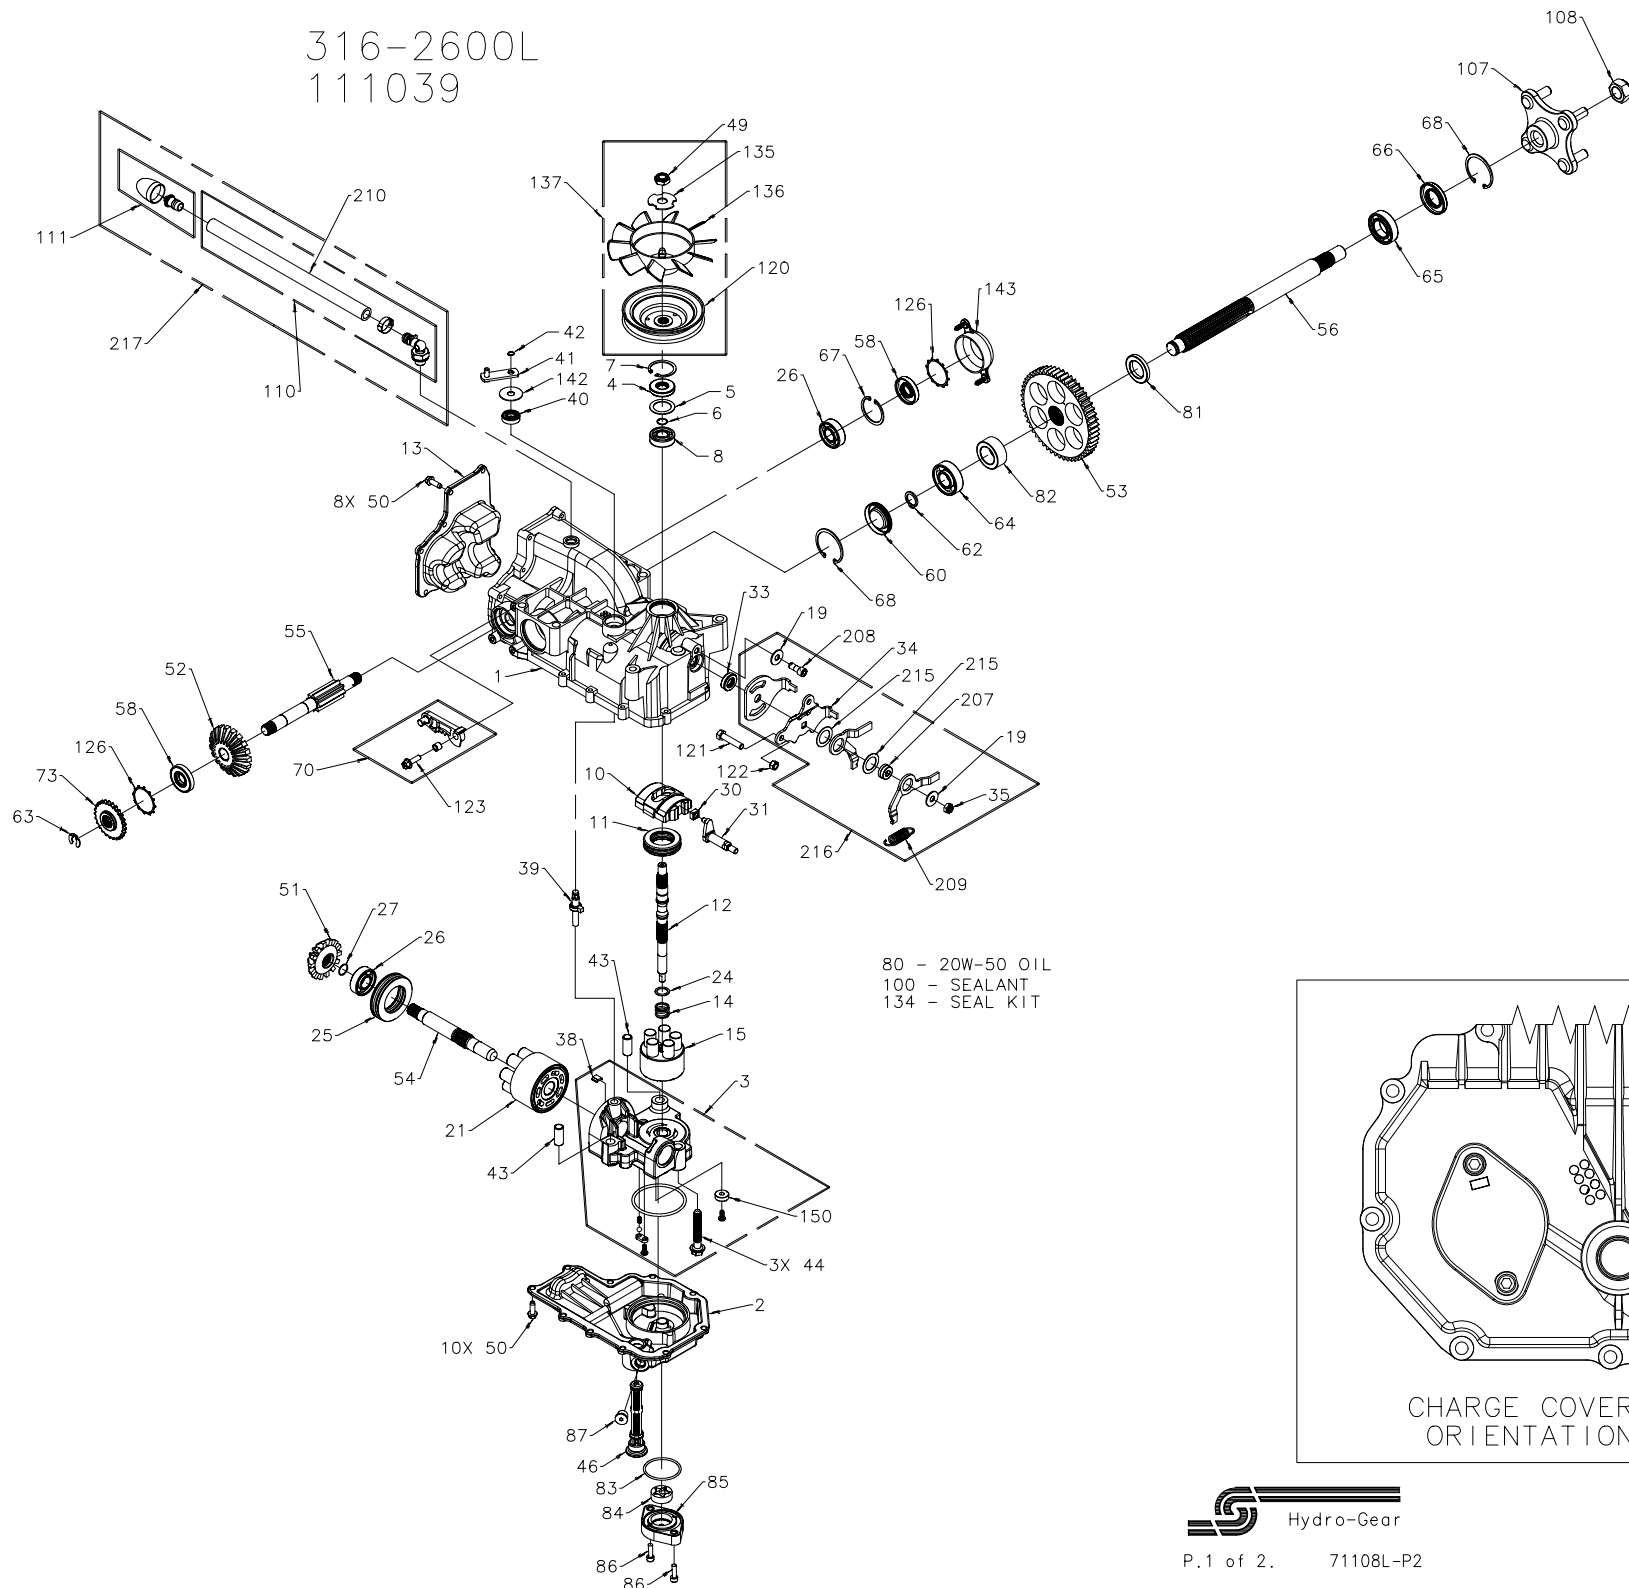

316-2600L
111039

80 - 20W-50 OIL
100 - SEALANT
134 - SEAL KIT

316-2600L
111039

ITEM #	PART #	QTY	DESCRIPTION
1	70627	1	KIT, HOUSING-MAIN
		2	HOUSING, MAIN
		1	BEARING, CRADLE
		1	BUSHING, TRUNNION
		1	SEAL, LIP 12 X 25 X 7
		1	SCREW, HFHC 1/4-28 X 7/8 (PATCH)
2	51866	1	HOUSING, LOWER
3	70903	1	KIT, CENTER SECTION
		1	CENTER SECTION
		1	BUSHING .673 X 1.02 X .75
		1	PLATE, BYPASS
		3	HFHCS, 3/8-24 X 2.5 (PATCH)
		2	SHOCK VALVE ASSEMBLY, .027
		1	SPRING, HELICAL COMPRESSION
		1	BALL, 1/4
		1	O-RING, .139 X 2.984 X 7
		1	PLATE, RELIEF
		2	BOLT, SELF-TAPPING 10-32 X .5
		1	MAGNET, RING
4	9008000-0128	1	LIP SEAL
5	2003018	1	SPACER
6	2003016	1	WIRE RETAINING RING
7	2003052	1	RETAINING RING
8	2003043	1	BALL BEARING
10	2003087	1	VARIABLE SWASHPLATE
11	50551	1	THRUST BEARING 30 X 52 X 13
12	51771	1	SHAFT, INPUT
13	50891RM	1	COVER-BACK
14	2003014	1	SPRING, BLOCK
15	70331	1	10cc CYLINDER BLOCK ASS'Y
		1	10cc CYLINDER BLOCK
		5	10cc PISTON SPRING
		5	PISTON SEAT WASHER
		5	10cc PISTON
19	44130	2	WASHER
21	70082	1	21cc CYLINDER BLOCK ASS'Y
		1	21cc CYLINDER BLOCK
		7	21cc PISTON SPRING
		7	PISTON SEAT WASHER
		7	21cc PISTON
24	2003017	1	WASHER, BLOCK THRUST
25	50552	1	THRUST BEARING 42 X 68 X 16
26	50315	2	BALL BEARING
27	2000022	1	WIRE RETAINING RING
30	2000015	1	SLOT GUIDE
31	50807	1	TRUNNION ARM
33	9008000-0126	1	LIP SEAL
34	51394	1	ARM, CONTROL
35	50108	1	NUT, HEX 5/16-24
38	70680	1	KIT, BYPASS PLATE
39	2003555	1	BYPASS ACTUATOR
40	45074	1	LIP SEAL
41	50270	1	BYPASS ARM
42	44870	1	RETAINING RING
43	50002	2	PIN
44	50016	3	SCREW
46	51931	1	ASSEMBLY, FILTER
49	51244	1	HEX LOCK NUT 1/2-20 (NYLON INSERT)
50	50752	18	SCREW, 1/4-20 X .75 LONG
51	50744	1	14T BEVEL GEAR
52	50745	1	19T BEVEL GEAR