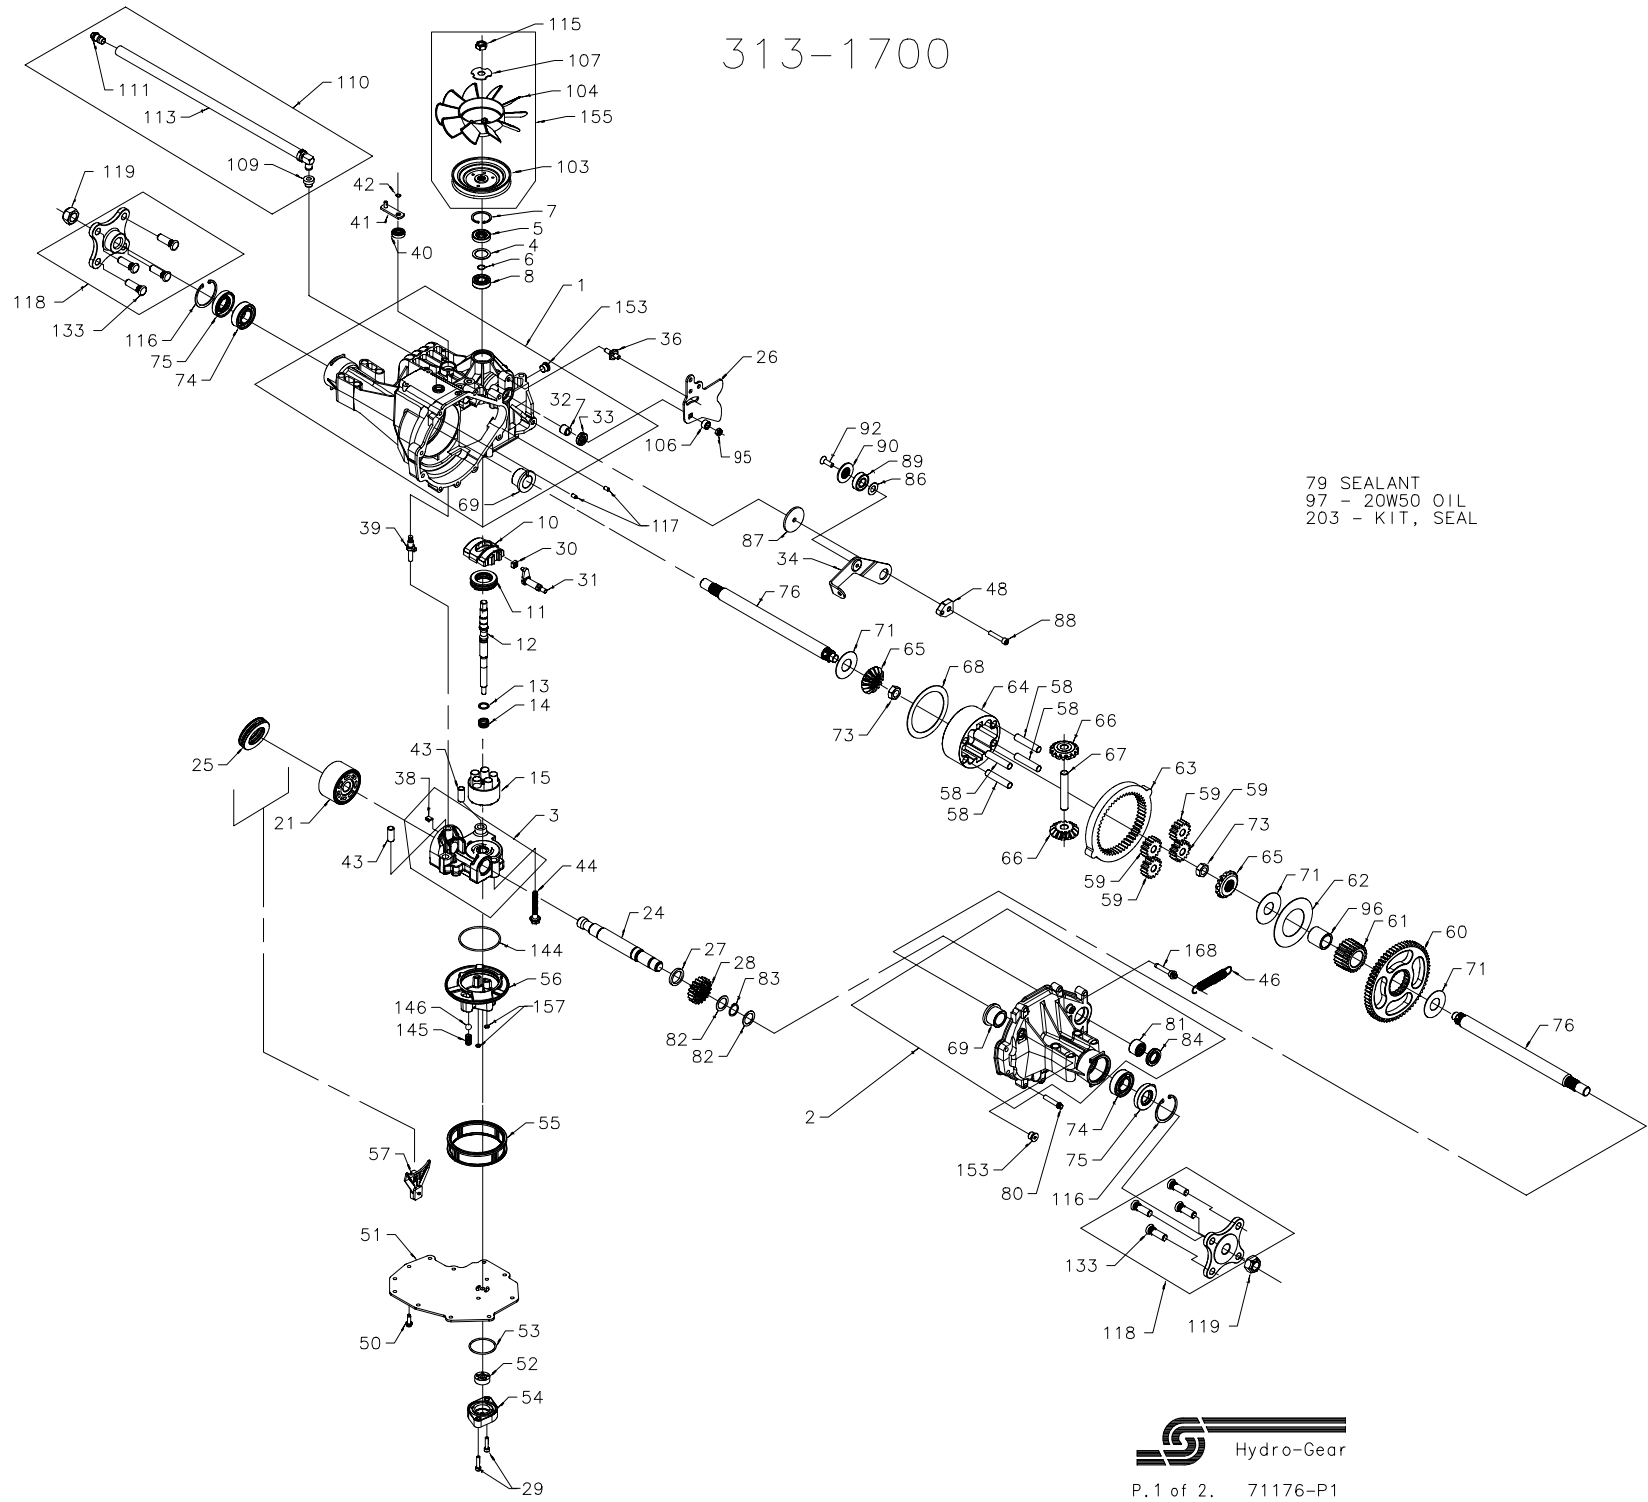

313-1700

79 SEALANT
97 - 20W50 OIL
203 - KIT, SEAL

ITEM#	PART #	QTY	DESCRIPTION
1	70433	1	MAIN HOUSING ASSEMBLY
		1	MAIN HOUSING
		1	LIP SEAL 12 X 25 X 7
		1	FLANGE BEARING
		1	TRUNNION BUSHING
2	71120	2	CRADLE BEARING
		1	R.H. HOUSING ASSEMBLY
		1	R.H. HOUSING
3	71179	1	FLANGE BEARING
		1	NEEDLE BEARING .875 X 1.30 X .25
		1	LIP SEAL (.875 X 1.30 X .25)
		1	KIT,CENTER SECTION
		1	CENTER SECTION
4	2003018	1	BUSHING .50X.60X.50
		1	BUSHING .90X1.02X.75
		1	PLATE, BYPASS
		1	CHECK PLUG ASSEMBLY, .027 BLEED
		1	SHOCK VALVE ASSEMBLY, NO BLEED
		1	SPACER
		1	LIP, SEAL 15 X 35 X 7
		1	RING, WIRE RETAINING
		1	RING, RETAINING
		1	BEARING, BALL .59 X 1.38 X .43
		1	SWASHPLATE, VARIABLE
		1	BEARING, THRUST 30 X 52 X 13
		1	SHAFT, INPUT
		1	WASHER, THRUST .591X.787X.040
		1	SPRING, BLOCK
21	70082	1	BLOCK ASSEMBLY, 5 PISTON 10cc
		1	BLOCK CYLINDER, 5 PISTON 10cc
		5	PISTON
		5	SPRING, PISTON
		5	WASHER, THRUST
24	50662	1	21cc CYLINDER BLOCK ASSEMBLY
		1	21cc CYLINDER BLOCK
		7	21cc PISTON
		7	21cc PISTON SPRING
		7	PISTON SEAT WASHER
		1	SHAFT, MOTOR
		1	BEARING, THRUST 42 X 68 X 16
25	50552	1	ARM, CONTROL
		1	SPACER
26	51250	1	GEAR, 19T PINION
		2	CAPSCREW, M6 X 1-25
27	50774	1	SLOT GUIDE
		1	ARM, TRUNNION TAPERED SQUARE
28	51600	1	BUSHING, TRUNNION
		1	SEAL, LIP 12 X 25 X 7
29	50975	1	ARM, RETURN
		1	STUD, 5/16-24
30	2000015	1	
		1	
31	50807	1	
		1	
32	2003009	1	
		1	
33	9008000-0126	1	
		1	
34	51127	1	
		1	
36	50426	1	
		1	