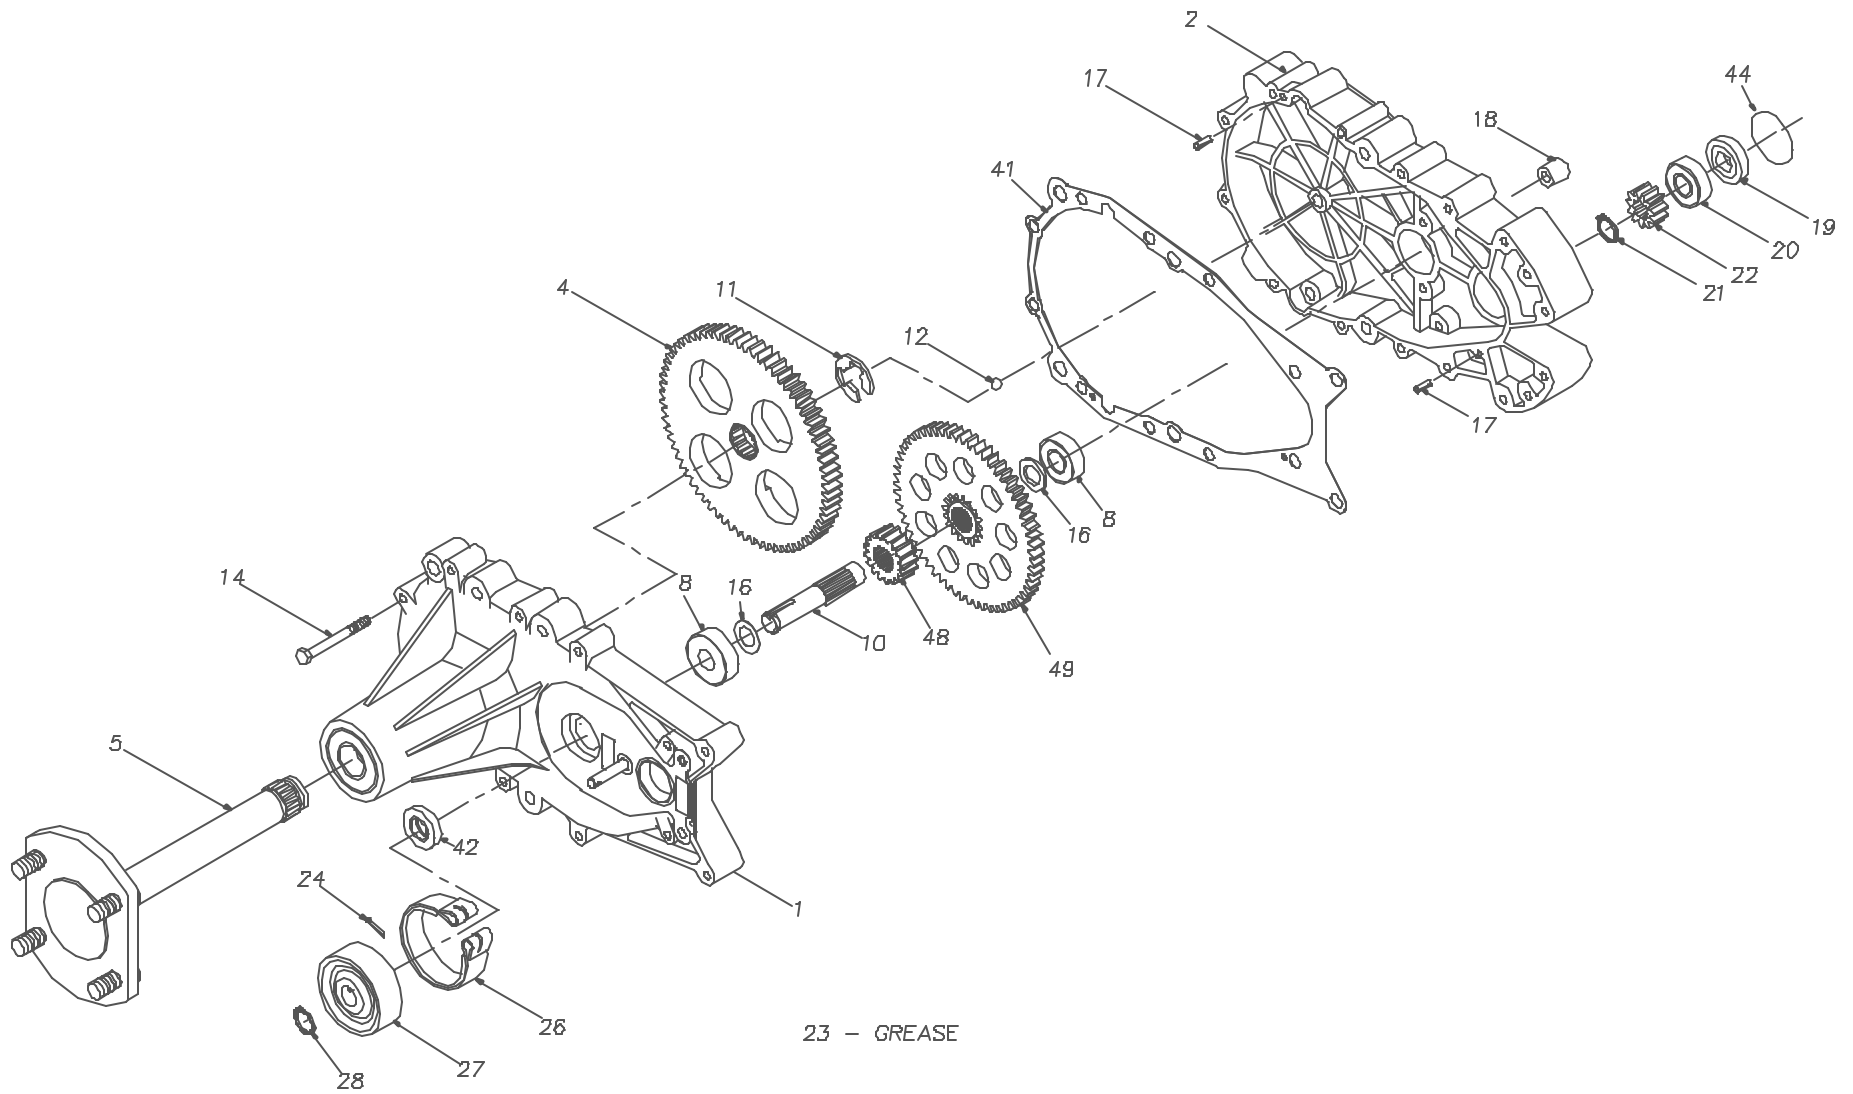

04-600
221-2500

04-600
221-2500

REF	PART NO.	QTY	DESCRIPTION
1	70273	1	ASS'Y, AXLE CARRIER HOUSING
		1	AXLE CARRIER HOUSING
		1	BALL BEARING, 52MM X 25MM X 15MM
		1	FLANGE BEARING
		1	BRAKE PIN
		1	OIL SEAL, 1.25 OD X .625 ID
		1	OIL SEAL, 52MM X 25MM
2	50855	1	HYDRO MOUNT HOUSING
4	44358	1	SPLINED 72 TOOTH FINAL DRIVE GEAR
5	62681	1	ASS'Y, AXLE
		1	AXLE SHAFT
		4	LUG BOLT
8	50625	2	BALL BEARING .6215D X 1.57 X .47
10	44351	1	BRAKE SHAFT (SPLINED)
11	44359	1	E-RING
12	9001214-3700	1	BALL, 3/8" DIAMETER
14	44366	10	BOLT, 1/4-20 X 2-1/2"
16	50629	2	WASHER, 5/8ID X 1.0 OD X .01 THK
17	44269	2	PIN, SPRING 3/16" X 1/2" LONG
18	23749	3	MOUNTING SPACER
19	44355	1	BEARING SPACER
20	44232	1	BALL BEARING 15 MM X 35 MM X 11 MM
21	44354	1	RETAINING RING
22	44353	1	11 TOOTH INPUT GEAR
23	50416	2	GREASE (10 OZ TUBE)
24	44101	1	PIN, COTTER
26	44539	1	BRAKE BAND
27	44540	1	BRAKE DRUM
28	44145	1	RETAINING RING
41	50223	1	GASKET, HSG
42	50263	1	OIL SEAL, 1.25 X .625
44	50267	1	O-RING
48	50419	1	17T GEAR
49	50420	1	60T GEAR