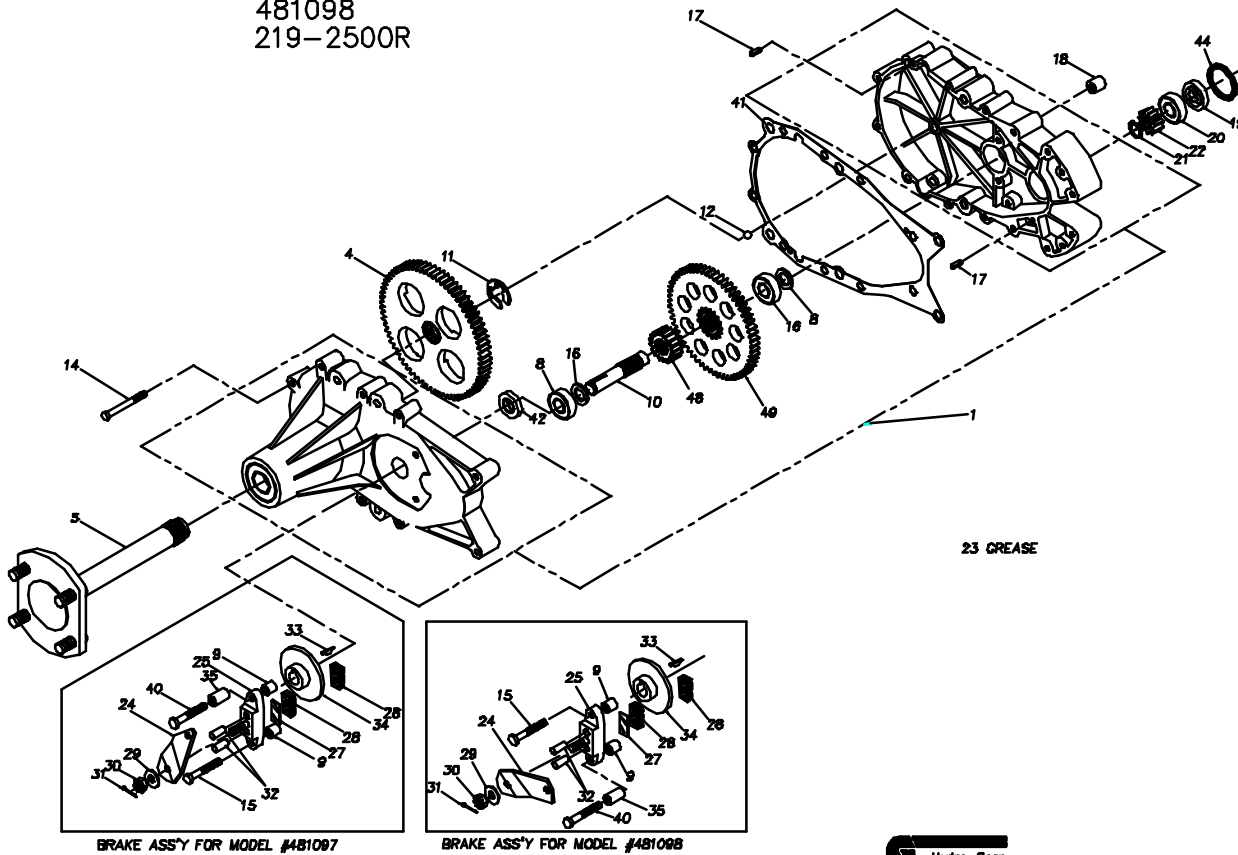

481097
219-2500L

481098
219-2500R

481097
219-2500L

481098
219-2500R

REF	PART NO.	QTY	DESCRIPTION	REF	PART NO.	QTY	DESCRIPTION
1	70598	1	KIT - SERVICE HOUSING	27	44134	1	PLATE, PUCK
4	44358	1	SPLINED 72 TOOTH FINAL DRIVE GEAR	28	44132	2	PUCK, BRAKE
5	62681	1	ASSY, AXLE	29	44130	1	WASHER, 7/16 X 7/8 OD X 0.06 HT
		1	AXLE SHAFT	30	44142	1	NUT, CASTLE 5/16-24 PL
		4	LUG BOLT	31	44101	1	PIN, COTTER
8	44147	2	BALL BEARING .625ID X 1.57 X .47	32	44127	2	PIN, BRAKE ACTUATING
9	23770	2	BRAKE SPACER	33	44143	1	KEY, HI PRO 3/16 X 5/8
10	44351	1	BRAKE SHAFT (SPLINED)	34	44090	1	DISC, BRAKE
11	44359	1	E-RING	35	23711	1	SPACER, TORSION SPRING
12	9001214-3700	1	BALL, 3/8" DIAMETER	40	44612	1	BOLT, 1/4-20 X 2-1/2
15	44276	1	BOLT, 1/4-20 X 1-1/2"	41	50223	1	GASKET, HSG
14	44366	8	BOLT, 1/4-20 X 2-1/2"	42	50263	1	OIL SEAL, 1.25 X .625
16	44371	2	WASHER, 5/8ID X 1.0 OD X .01 THK	44	50267	1	O-RING
17	44269	2	PIN, SPRING 3/16" X 1/2" LONG	48	50419	1	17T GEAR
18	23749	2	MOUNTING SPACER	49	50420	1	60T GEAR
19	44355	1	BEARING SPACER				
20	44232	1	BALL BEARING 15 MM X 35 MM X 11 MM				
21	44354	1	RETAINING RING				
22	44353	1	11 TOOTH INPUT GEAR				
23	50416	2	GREASE(10 OZ TUBE)				
24	44094	1	ARM, BRAKE ACTUATOR (LH ASSY)				
-	44613	1	ARM, BRAKE ACTUATOR (RH ASSY)				
25	62589	1	ASSY, BRAKE YOKE				
		1	BRAKE YOKE				
		1	SQUARE HEAD BOLT				