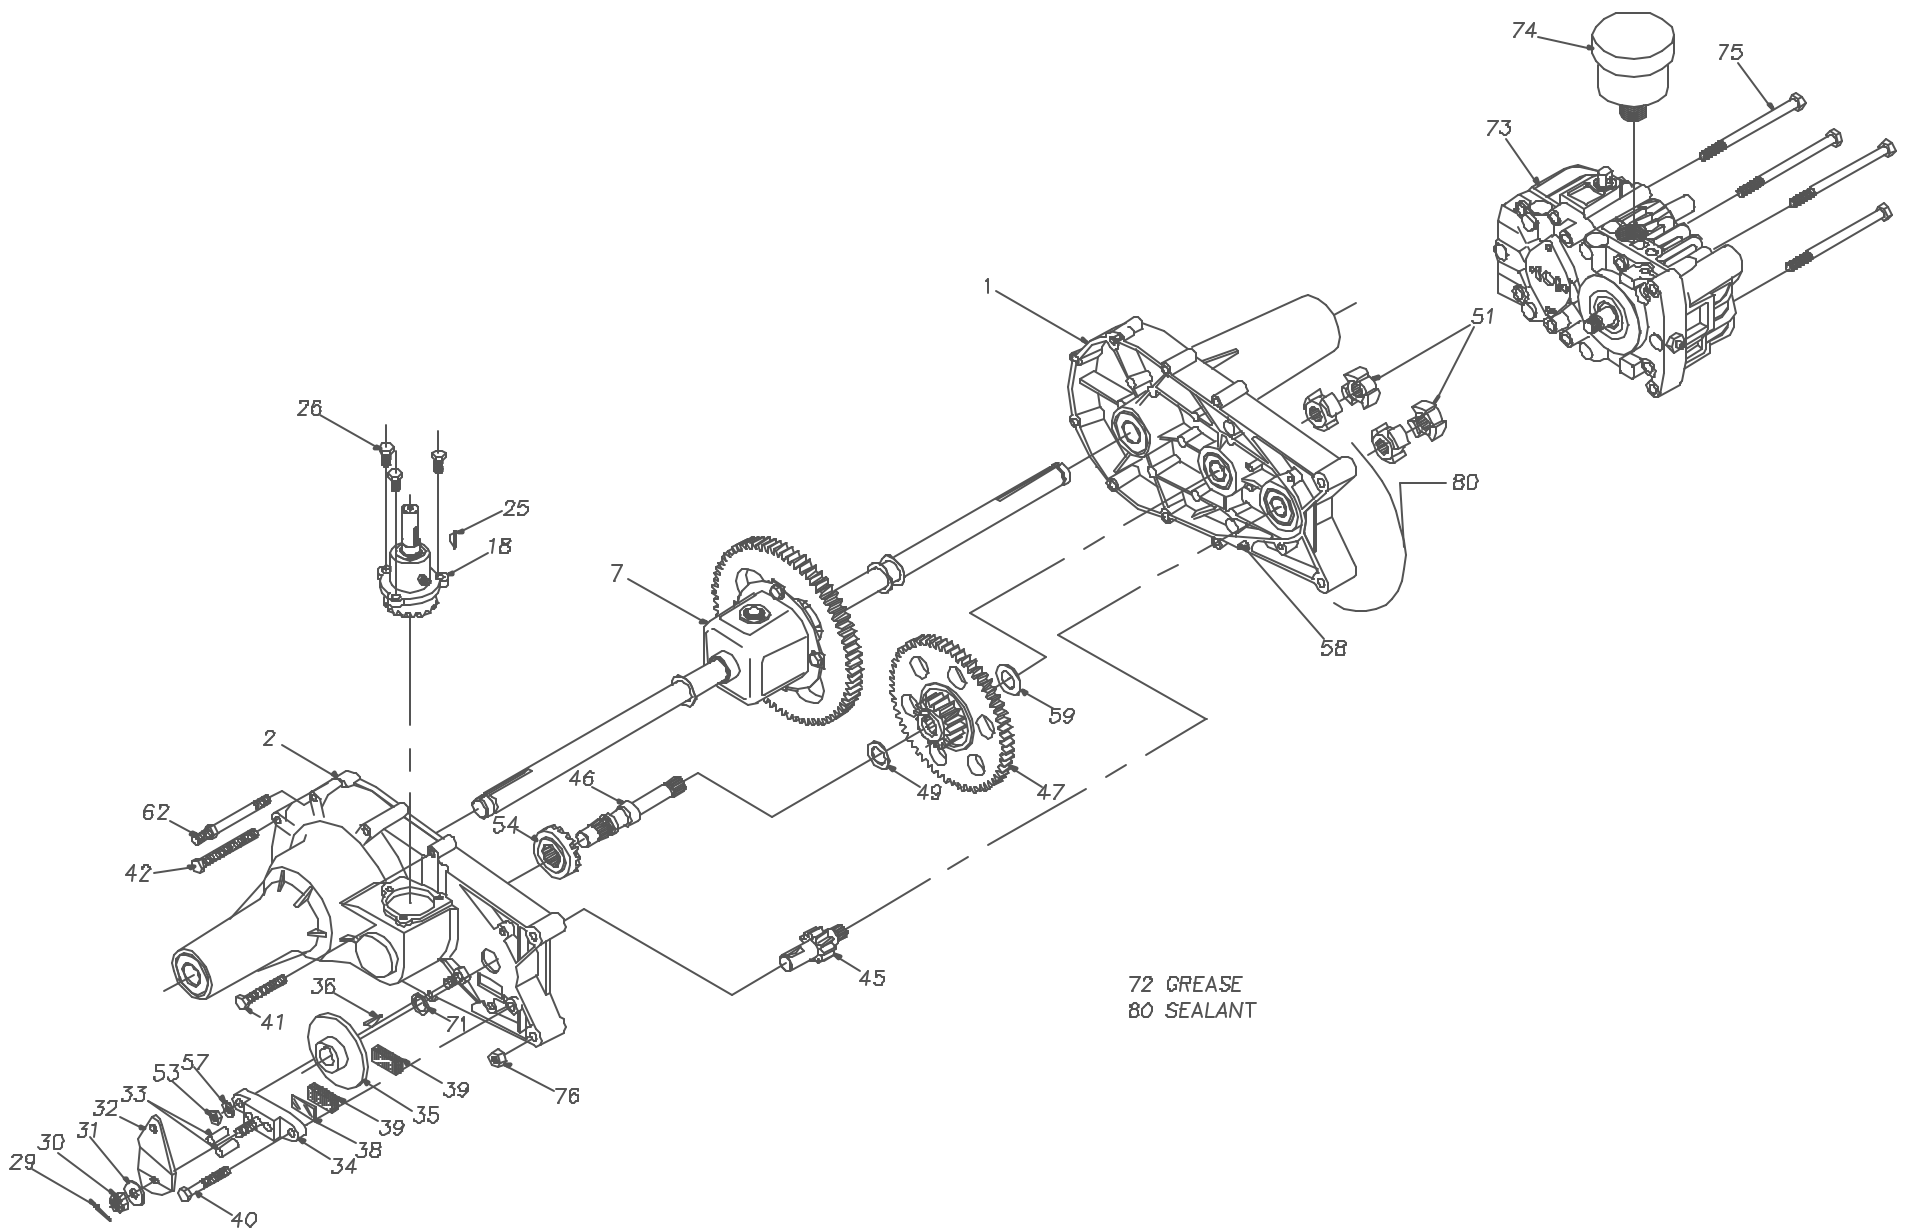

1709251
219-1010S

1709251
219-1010S

REF	HYDRO-GEAR PART NO	QTY	DESCRIPTION	REF	HYDRO-GEAR PART NO	QTY	DESCRIPTION
1	62587	1	ASSY HOUSING, LH	29	44101	1	PIN, COTTER
		1	HOUSING, LH	30	44142	1	NUT, CASTLE 5/16-24
		2	BALL BEARING, 3/4 ID X 40MM X 12MM	31	44130	1	WASHER, FLAT .343 ID X .88 OD X .062 THK
		2	BALL BEARING, .62 ID X 1.38 X .44	32	44094	1	ARM, BRAKE ACTUATOR
2	62586	1	ASSY HOUSING, RH	33	44127	2	PIN, BRAKE ACTUATING
		1	HOUSING, RH	34	62589	1	ASSY BRAKE YOKE
		2	BALL BEARING, 3/4 ID X 40MM X 12MM			1	SQUARE HEAD BOLT
		1	BALL BEARING, .35 OD X 15 ID			1	BRAKE YOKE
7	62773	1	BALL BEARING, .62 ID X 1.38 X .44	35	44090	1	DISC, BRAKE
		1	ASSY DIFFERENTIAL (COMPLETE)	36	44143	1	KEY, HI-PRO 3/16 X 5/8 DIA
		1	LH AXLE, 3/4 DIA.	38	44134	1	PLATE, PUCK
		1	RH AXLE, 3/4 DIA.	39	44132	2	PUCK, BRAKE
		2	MITER GEAR (SPUNED)	40	44433	1	BOLT, HEX W/PATCH 1/4-20 X 1.00 LG
		2	HEX JAM NUT, 1/2-20	41	44123	4	BOLT, HEX SELF-TAP 1/4-20 X 2.00LG
		1	FLANGE BEARING, 3/4 ID X 7/8 OD	42	44124	4	BOLT, HEX SELF-TAP 1/4-20 X 3.00LG
		1	DIFFERENTIAL HOUSING	45	44083	1	SHAFT, PINION W/11 TOOTH GEAR
		1	FLANGE BEARING, 3/4 ID X 1.0 OD	46	44080	1	SHAFT, DRIVE
		1	DIFFERENTIAL GEAR	47	62760	1	ASSY REDUCTION GEAR
		2	MITER GEAR, 1/2 ID			1	REDUCTION GEAR
		1	CROSS SHAFT			1	NEEDLE BEARING
		2	THRUST BEARING, 1/2 X 1 OD			1	DOWEL PIN
		2	RETAINING RING			1	SEAL, 7/8 OD X 5/8 ID X 3/32
18	62771	4	DIFFERENTIAL LOCKING BOLT	49	44371	1	WASHER, FLAT .62 ID X 1.0 OD X .05 THK
		1	ASSY INPUT PINION HSG	51	44084	4	COUPLING (HALF)
		1	INPUT SHAFT	53	43178	1	NUT, HEX 1/4-20
		1	RETAINING RING #5100-62	54	44079	1	GEAR, DRIVE PINION 17T
		1	RETAINING RING #5100-43	57	43177	1	WASHER, 1/4" SPRING LOCK
		1	INPUT HOUSING	58	44269	2	PIN, ROLL 3/16 DIA X 1/2 LG
		1	NEEDLE BEARING	59	44125	1	WASHER, FLAT .62 ID X 1.0 OD X .03 THK
		1	THRUST BEARING NTA-101B	62	44271	2	SCREW/STUD
		2	THRUST RACE TRA-101B	71	44378	1	SEAL, GREASE
		1	KEY, HI-PRO	72	50416	2	GREASE (10 OZ TUBE)
		1	INPUT 17T PINION	73	BDU10S-114	1	TRANSMISSION
		1	WASHER	74	2003081	1	RESERVOIR
		1	NEEDLE BEARING (WITH SEAL)	75	44820	4	BOLT, 5/16-18 X 4-1/2
		25	44572	1	KEY, 1/8X 5/8 DIA	76	43083
26	44122	3	SCREW, HEX W/PATCH 1/4-20 X 3/4 LG	80	50928	1	SEALANT