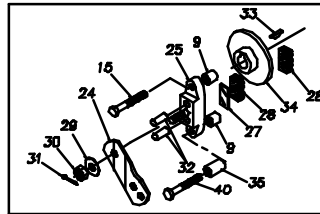

481223
215-2500L
481224
215-2500R

BRAKE ASS'Y FOR MODEL #481223

BRAKE ASS'Y FOR MODEL #481224

 Hydro-Gear
P.1 of 2. 70240-P5

481223
215-2500L
481224
215-2500R

REF	PART NO.	QTY	DESCRIPTION
1	70587 RIGHT	1	KIT - SERVICE HOUSING
-	70586 LEFT	1	KIT - SERVICE HOUSING
4	44358	1	SPLINED 72 TOOTH FINAL DRIVE GEAR
5	62681	1	ASSY, AXLE
		1	AXLE SHAFT
		4	LUG BOLT
8	44147	2	BALL BEARING .62ID X 1.38 X .44
9	23770	2	BRAKE SPACER
10	44351	1	BRAKE SHAFT (SPLINED)
11	44369	1	E-RING
12	8001214-3700	1	BALL, 3/8" DIAMETER
15	44276	1	BOLT, 1/4-20 X 1-1/2"
14	44366	6	BOLT, 1/4-20 X 2-1/2"
16	44371	2	WASHER, HT .62ID X 1.0 OD X .05 THK
17	44269	2	PIN, SPRING 3/16" X 1/2" LONG
18	23748	2	MOUNTING SPACER (481224 ASS'Y)
-	23749	3	MOUNTING SPACER (481223 ASS'Y)
19	44355	1	BEARING SPACER
20	44232	1	BALL BEARING 15 MM X 35 MM X 11 MM
21	44354	1	RETAINING RING
22	44353	1	11 TOOTH INPUT GEAR
23	50416	2	GREASE(10 OZ TUBE)
24	44064	1	ARM, BRAKE ACTUATOR (481223 ASS'Y)
-	44613	1	ARM, BRAKE ACTUATOR (481224 ASS'Y)
25	62689	1	ASS'Y, BRAKE YOKE
		1	BRAKE YOKE
		1	SQUARE HEAD BOLT
27	44134	1	PLATE, PUCK
28	44132	2	PUCK, BRAKE
29	44130	1	WASHER, 7/16 X 7/8 OD X .06 HT
30	44142	1	NUT, CASTLE 5/16-24 PL
31	44101	1	PIN, COTTER
32	44127	2	PIN, BRAKE ACTUATING
33	44143	1	KEY, HI PRO 3/16 X 5/8
34	44090	1	DISC, BRAKE
35	23711	1	SPACER, TORSION SPRING
40	44612	1	BOLT, 1/4-20 X 2-1/2"
41	60223	1	GASKET, HSG
42	60283	1	OIL SEAL, 1.25 X .825
44	60267	1	O-RING
48	60419	1	17T GEAR
49	60420	1	60T GEAR

 Hydro-Gear
P.2 of 2. 70240-P6