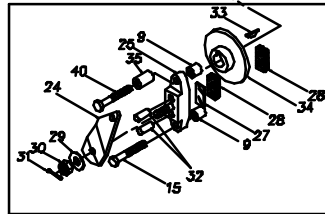

481223
215-2500L
481224
215-2500R

BRAKE ASS'Y FOR MODEL #481223

BRAKE ASS'Y FOR MODEL #481224

 Hydro-Gear
P.1 of 2. 70240-P5

481223
215-2500L
481224
215-2500R

REF	PART NO.	QTY	DESCRIPTION
1	70587 RIGHT	1	KIT - SERVICE HOUSING
-	70586 LEFT	1	KIT - SERVICE HOUSING
4	44358	1	SPLINED 72 TOOTH FINAL DRIVE GEAR
5	62681	1	ASSY, AXLE
		1	AXLE SHAFT
		4	LUG BOLT
8	44147	2	BALL BEARING .62ID X 1.38 X .44
9	23770	2	BRAKE SPACER
10	44351	1	BRAKE SHAFT (SPLINED)
11	44369	1	E-RING
12	8001214-3700	1	BALL, 3/8" DIAMETER
15	44276	1	BOLT, 1/4-20 X 1-1/2"
14	44366	6	BOLT, 1/4-20 X 2-1/2"
16	44371	2	WASHER, HT .62ID X 1.0 OD X .05 THK
17	44269	2	PIN, SPRING 3/16" X 1/2" LONG
18	23748	2	MOUNTING SPACER (481224 ASS'Y)
-	23749	3	MOUNTING SPACER (481223 ASS'Y)
19	44355	1	BEARING SPACER
20	44232	1	BALL BEARING 15 MM X 35 MM X 11 MM
21	44354	1	RETAINING RING
22	44353	1	11 TOOTH INPUT GEAR
23	50416	2	GREASE(10 OZ TUBE)
24	44064	1	ARM, BRAKE ACTUATOR (481223 ASS'Y)
-	44613	1	ARM, BRAKE ACTUATOR (481224 ASS'Y)
25	62689	1	ASS'Y, BRAKE YOKE
		1	BRAKE YOKE
		1	SQUARE HEAD BOLT
27	44134	1	PLATE, PUCK
28	44132	2	PUCK, BRAKE
29	44130	1	WASHER, 7/16 X 7/8 OD X .06 HT
30	44142	1	NUT, CASTLE 5/16-24 PL
31	44101	1	PIN, COTTER
32	44127	2	PIN, BRAKE ACTUATING
33	44143	1	KEY, HI PRO 3/16 X 5/8
34	44090	1	DISC, BRAKE
35	23711	1	SPACER, TORSION SPRING
40	44612	1	BOLT, 1/4-20 X 2-1/2"
41	60223	1	GASKET, HSG
42	60283	1	OIL SEAL, 1.25 X .825
44	60267	1	O-RING
48	60419	1	17T GEAR
49	60420	1	60T GEAR

 Hydro-Gear
P.2 of 2. 70240-P6