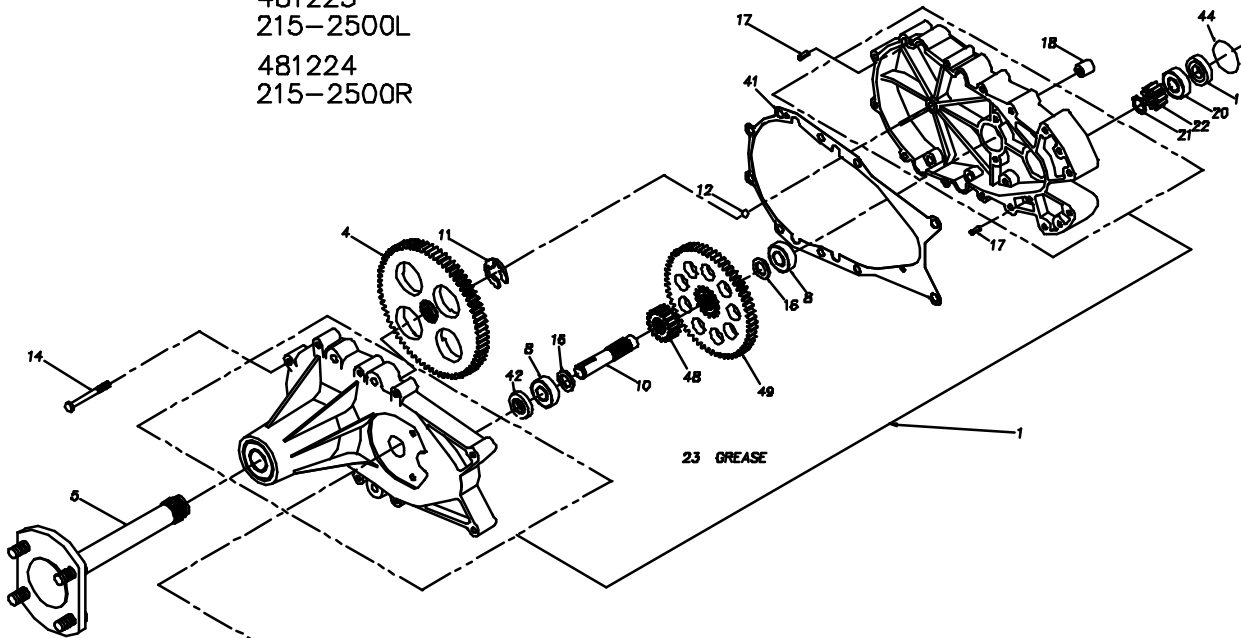

481223
215-2500L
481224
215-2500R

BRAKE ASS'Y FOR MODEL #481223

BRAKE ASS'Y FOR MODEL #481224

 Hydro-Gear
P.1 of 2. 70240-P5

481223
215-2500L
481224
215-2500R

REF	PART NO.	QTY	DESCRIPTION
1	70587 RIGHT	1	KIT - SERVICE HOUSING
-	70586 LEFT	1	KIT - SERVICE HOUSING
4	44358	1	SPLINED 72 TOOTH FINAL DRIVE GEAR
5	62681	1	ASSY, AXLE
		1	AXLE SHAFT
		4	LUG BOLT
8	44147	2	BALL BEARING .62ID X 1.38 X .44
9	23770	2	BRAKE SPACER
10	44351	1	BRAKE SHAFT (SPLINED)
11	44369	1	E-RING
12	8001214-3700	1	BALL, 3/8" DIAMETER
15	44276	1	BOLT, 1/4-20 X 1-1/2"
14	44366	6	BOLT, 1/4-20 X 2-1/2"
16	44371	2	WASHER, HT .62ID X 1.0 OD X .05 THK
17	44269	2	PIN, SPRING 3/16" X 1/2" LONG
18	23748	2	MOUNTING SPACER (481224 ASS'Y)
-	23749	3	MOUNTING SPACER (481223 ASS'Y)
19	44355	1	BEARING SPACER
20	44232	1	BALL BEARING 15 MM X 35 MM X 11 MM
21	44354	1	RETAINING RING
22	44353	1	11 TOOTH INPUT GEAR
23	50416	2	GREASE(10 OZ TUBE)
24	44064	1	ARM, BRAKE ACTUATOR (481223 ASS'Y)
-	44613	1	ARM, BRAKE ACTUATOR (481224 ASS'Y)
25	62689	1	ASS'Y, BRAKE YOKE
		1	BRAKE YOKE
		1	SQUARE HEAD BOLT
27	44134	1	PLATE, PUCK
28	44132	2	PUCK, BRAKE
29	44130	1	WASHER, 7/16 X 7/8 OD X .06 HT
30	44142	1	NUT, CASTLE 5/16-24 PL
31	44101	1	PIN, COTTER
32	44127	2	PIN, BRAKE ACTUATING
33	44143	1	KEY, HI PRO 3/16 X 5/8
34	44090	1	DISC, BRAKE
35	23711	1	SPACER, TORSION SPRING
40	44612	1	BOLT, 1/4-20 X 2-1/2"
41	60223	1	GASKET, HSG
42	60283	1	OIL SEAL, 1.25 X .825
44	60267	1	O-RING
48	60419	1	17T GEAR
49	60420	1	60T GEAR

 Hydro-Gear
P.2 of 2. 70240-P6