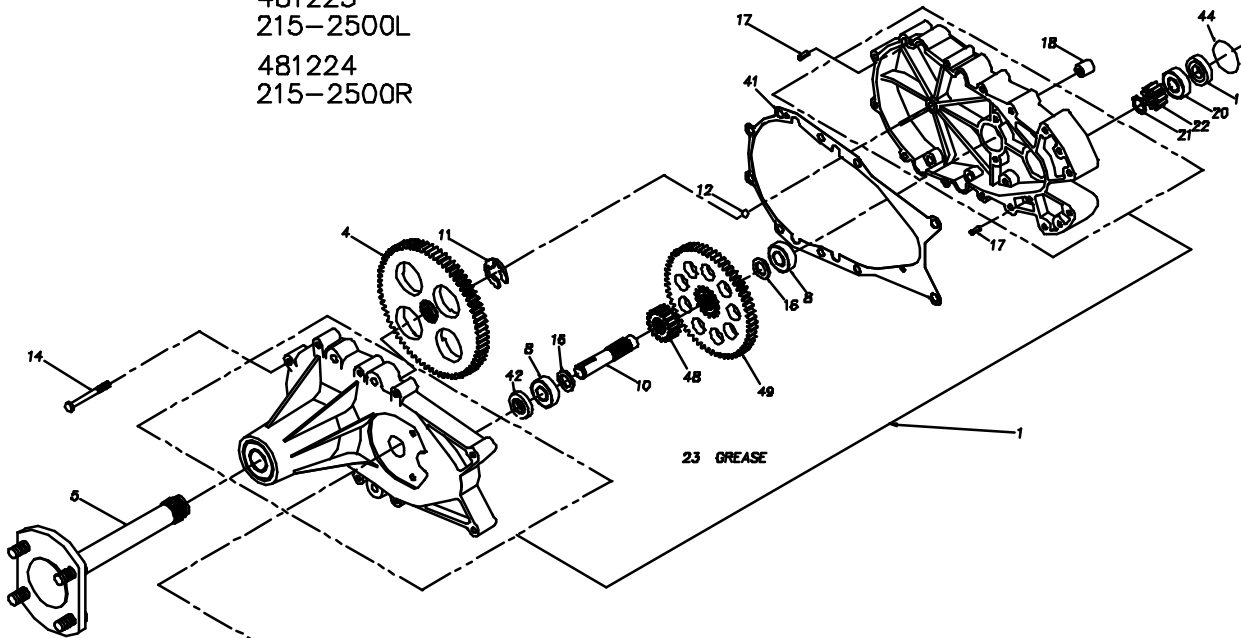

481223
215-2500L
481224
215-2500R

BRAKE ASS'Y FOR MODEL #481223

BRAKE ASS'Y FOR MODEL #481224

 Hydro-Gear
P.1 of 2. 70240-P5

481223
215-2500L
481224
215-2500R

REF	PART NO.	QTY	DESCRIPTION
1	70587 RIGHT	1	KIT - SERVICE HOUSING
-	70586 LEFT	1	KIT - SERVICE HOUSING
4	44358	1	SPLINED 72 TOOTH FINAL DRIVE GEAR
5	62681	1	ASSY, AXLE
		1	AXLE SHAFT
		4	LUG BOLT
8	44147	2	BALL BEARING .62ID X 1.38 X .44
9	23770	2	BRAKE SPACER
10	44351	1	BRAKE SHAFT (SPLINED)
11	44369	1	E-RING
12	8001214-3700	1	BALL, 3/8" DIAMETER
15	44276	1	BOLT, 1/4-20 X 1-1/2"
14	44366	6	BOLT, 1/4-20 X 2-1/2"
16	44371	2	WASHER, HT .62ID X 1.0 OD X .05 THK
17	44269	2	PIN, SPRING 3/16" X 1/2" LONG
18	23748	2	MOUNTING SPACER (481224 ASS'Y)
-	23749	3	MOUNTING SPACER (481223 ASS'Y)
19	44355	1	BEARING SPACER
20	44232	1	BALL BEARING 15 MM X 35 MM X 11 MM
21	44354	1	RETAINING RING
22	44353	1	11 TOOTH INPUT GEAR
23	50416	2	GREASE(10 OZ TUBE)
24	44084	1	ARM, BRAKE ACTUATOR (481223 ASS'Y)
-	44613	1	ARM, BRAKE ACTUATOR (481224 ASS'Y)
25	62689	1	ASS'Y, BRAKE YOKE
		1	BRAKE YOKE
		1	SQUARE HEAD BOLT
27	44134	1	PLATE, PUCK
28	44132	2	PUCK, BRAKE
29	44130	1	WASHER, 7/16 X 7/8 OD X .06 HT
30	44142	1	NUT, CASTLE 5/16-24 PL
31	44101	1	PIN, COTTER
32	44127	2	PIN, BRAKE ACTUATING
33	44143	1	KEY, HI PRO 3/16 X 5/8
34	44090	1	DISC, BRAKE
35	23711	1	SPACER, TORSION SPRING
40	44812	1	BOLT, 1/4-20 X 2-1/2"
41	80223	1	GASKET, HSG
42	80283	1	OIL SEAL, 1.25 X .825
44	80267	1	O-RING
48	80419	1	17T GEAR
49	80420	1	80T GEAR

 Hydro-Gear
P.2 of 2. 70240-P6