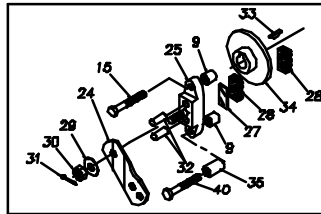

481223
215-2500L
481224
215-2500R

BRAKE ASS'Y FOR MODEL #481223

BRAKE ASS'Y FOR MODEL #481224

 Hydro-Gear
P.1 of 2. 70240-P5

481223
215-2500L
481224
215-2500R

REF	PART NO.	QTY	DESCRIPTION
1	70587 RIGHT	1	KIT - SERVICE HOUSING
-	70586 LEFT	1	KIT - SERVICE HOUSING
4	44358	1	SPLINED 72 TOOTH FINAL DRIVE GEAR
5	62681	1	ASSY, AXLE
		1	AXLE SHAFT
		4	LUG BOLT
8	44147	2	BALL BEARING .62ID X 1.38 X .44
9	23770	2	BRAKE SPACER
10	44351	1	BRAKE SHAFT (SPLINED)
11	44369	1	E-RING
12	8001214-3700	1	BALL, 3/8" DIAMETER
15	44276	1	BOLT, 1/4-20 X 1-1/2"
14	44366	6	BOLT, 1/4-20 X 2-1/2"
16	44371	2	WASHER, HT .62ID X 1.0 OD X .05 THK
17	44269	2	PIN, SPRING 3/16" X 1/2" LONG
18	23748	2	MOUNTING SPACER (481224 ASS'Y)
-	23749	3	MOUNTING SPACER (481223 ASS'Y)
19	44355	1	BEARING SPACER
20	44232	1	BALL BEARING 15 MM X 35 MM X 11 MM
21	44354	1	RETAINING RING
22	44353	1	11 TOOTH INPUT GEAR
23	50416	2	GREASE(10 OZ TUBE)
24	44084	1	ARM, BRAKE ACTUATOR (481223 ASS'Y)
-	44613	1	ARM, BRAKE ACTUATOR (481224 ASS'Y)
25	62689	1	ASS'Y, BRAKE YOKE
		1	BRAKE YOKE
		1	SQUARE HEAD BOLT
27	44134	1	PLATE, PUCK
28	44132	2	PUCK, BRAKE
29	44130	1	WASHER, 7/16 X 7/8 OD X .06 HT
30	44142	1	NUT, CASTLE 5/16-24 PL
31	44101	1	PIN, COTTER
32	44127	2	PIN, BRAKE ACTUATING
33	44143	1	KEY, HI PRO 3/16 X 5/8
34	44090	1	DISC, BRAKE
35	23711	1	SPACER, TORSION SPRING
40	44812	1	BOLT, 1/4-20 X 2-1/2"
41	80223	1	GASKET, HSG
42	80283	1	OIL SEAL, 1.25 X .825
44	80267	1	O-RING
48	80419	1	17T GEAR
49	80420	1	80T GEAR

 Hydro-Gear
P.2 of 2. 70240-P6