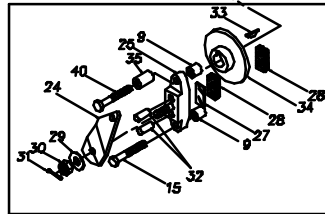

481223
215-2500L
481224
215-2500R

BRAKE ASS'Y FOR MODEL #481223

BRAKE ASS'Y FOR MODEL #481224

 Hydro-Gear
P.1 of 2. 70240-P5

481223
215-2500L
481224
215-2500R

REF	PART NO.	QTY	DESCRIPTION
1	70587 RIGHT	1	KIT - SERVICE HOUSING
-	70586 LEFT	1	KIT - SERVICE HOUSING
4	44358	1	SPLINED 72 TOOTH FINAL DRIVE GEAR
5	62681	1	ASSY, AXLE
		1	AXLE SHAFT
		4	LUG BOLT
8	44147	2	BALL BEARING .62ID X 1.38 X .44
9	23770	2	BRAKE SPACER
10	44351	1	BRAKE SHAFT (SPLINED)
11	44369	1	E-RING
12	8001214-3700	1	BALL, 3/8" DIAMETER
15	44276	1	BOLT, 1/4-20 X 1-1/2"
14	44366	6	BOLT, 1/4-20 X 2-1/2"
16	44371	2	WASHER, HT .62ID X 1.0 OD X .05 THK
17	44269	2	PIN, SPRING 3/16" X 1/2" LONG
18	23748	2	MOUNTING SPACER (481224 ASS'Y)
-	23749	3	MOUNTING SPACER (481223 ASS'Y)
19	44355	1	BEARING SPACER
20	44232	1	BALL BEARING 15 MM X 35 MM X 11 MM
21	44354	1	RETAINING RING
22	44353	1	11 TOOTH INPUT GEAR
23	50416	2	GREASE(10 OZ TUBE)
24	44084	1	ARM, BRAKE ACTUATOR (481223 ASS'Y)
-	44613	1	ARM, BRAKE ACTUATOR (481224 ASS'Y)
25	62689	1	ASS'Y, BRAKE YOKE
		1	BRAKE YOKE
		1	SQUARE HEAD BOLT
27	44134	1	PLATE, PUCK
28	44132	2	PUCK, BRAKE
29	44130	1	WASHER, 7/16 X 7/8 OD X .06 HT
30	44142	1	NUT, CASTLE 5/16-24 PL
31	44101	1	PIN, COTTER
32	44127	2	PIN, BRAKE ACTUATING
33	44143	1	KEY, HI PRO 3/16 X 5/8
34	44090	1	DISC, BRAKE
35	23711	1	SPACER, TORSION SPRING
40	44812	1	BOLT, 1/4-20 X 2-1/2"
41	80223	1	GASKET, HSG
42	80283	1	OIL SEAL, 1.25 X .825
44	80267	1	O-RING
48	80419	1	17T GEAR
49	80420	1	80T GEAR

 Hydro-Gear
P.2 of 2. 70240-P6