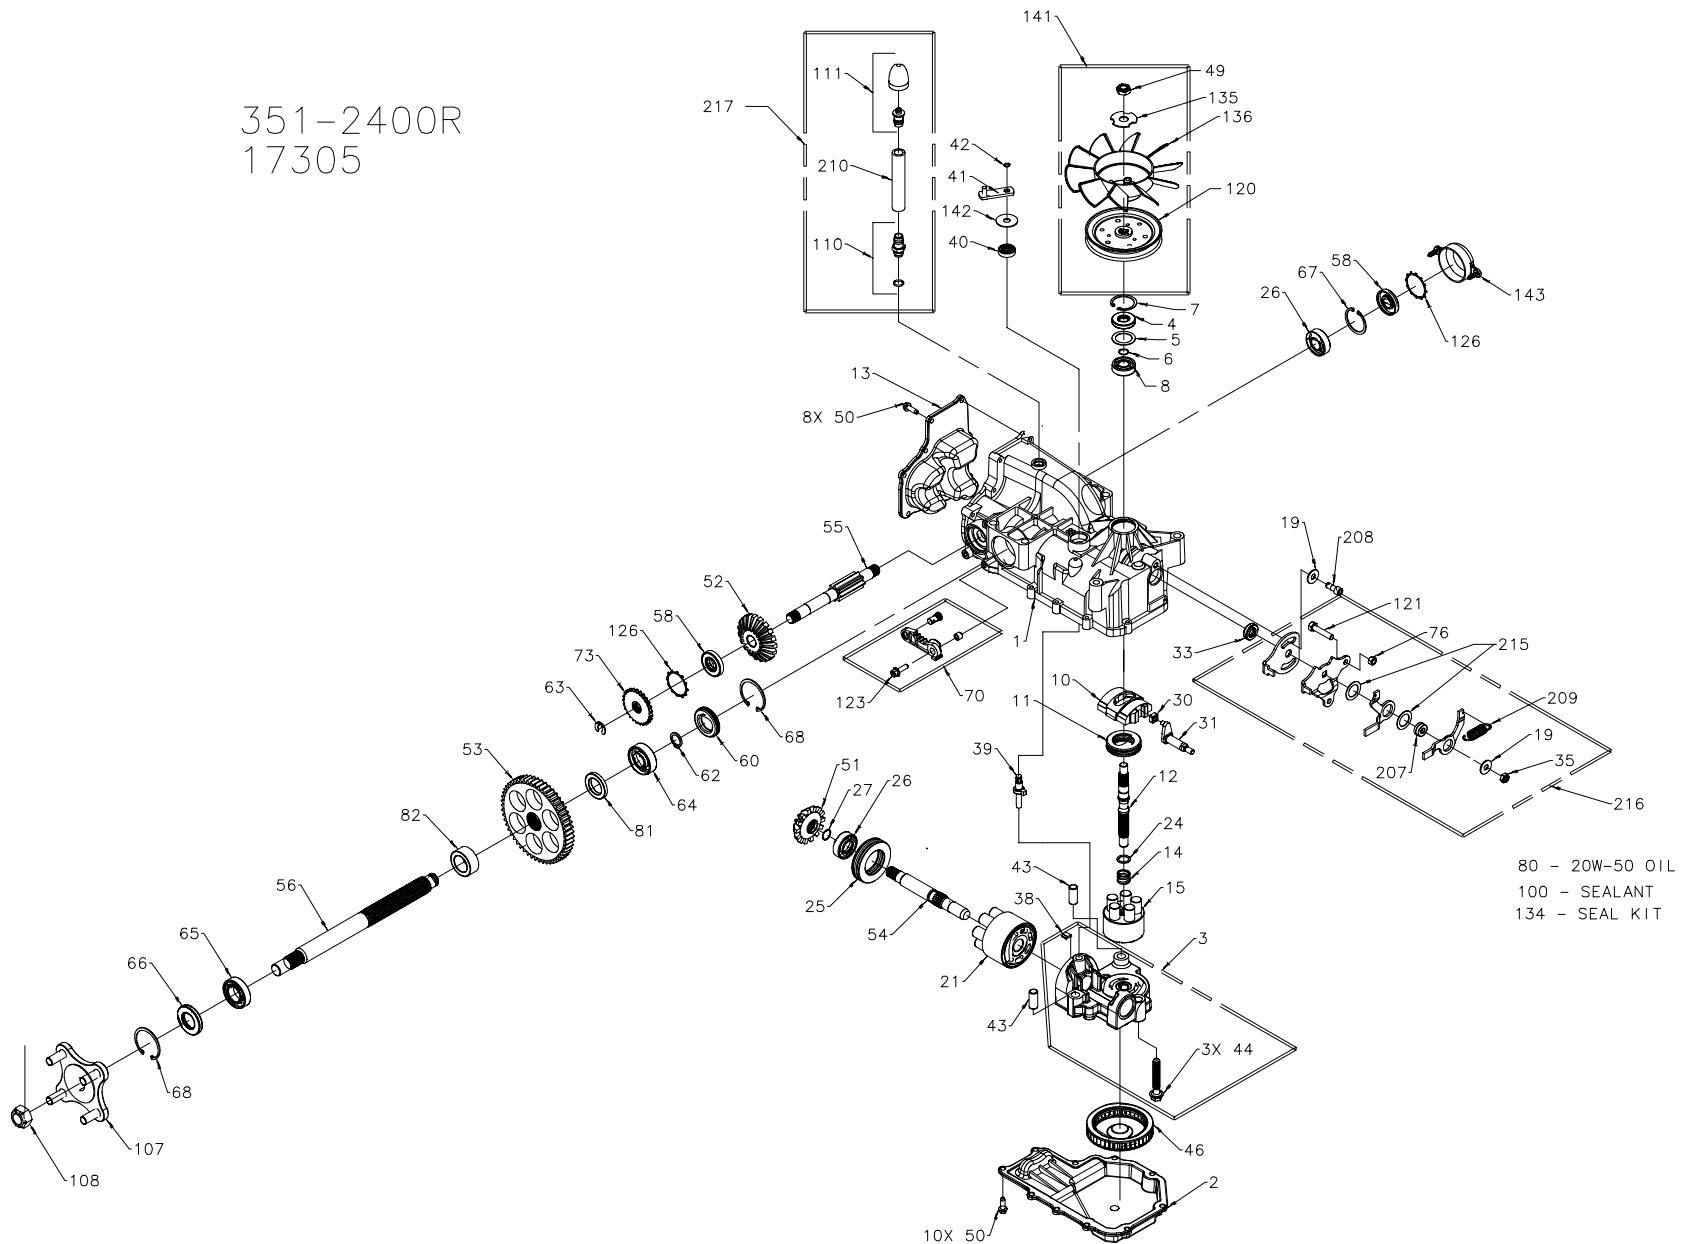

351-2400R
17305

351-2400R
17305

ITEM #	PART #	QTY	DESCRIPTION
1	70652	1	KIT, HOUSING-MAIN
		1	HOUSING, MAIN
		2	BEARING, CRADLE
		1	SEAL, LIP 12 X 25 X 7
		1	BUSHING, TRUNNION
		1	SHAFT, BRAKE
		1	SCREW, HFHC 1/4-28 X 7/8 (PATCH)
		1	WASHER, .34 X .88 X .03
2	5089ORM	1	HOUSING, LOWER
3	70667	1	KIT, CENTER SECTION
		1	CENTER SECTION
		1	BUSHING, .67 X 1.03 X .75
		1	PLATE, BYPASS
		3	SCREW, 3/8-24 X 2.5
		2	CHEK PLUG ASSEMBLY, .027
		1	SEAL, LIP
4	9008000-0128	1	SPACER
5	2003018	1	RING, WIRE RETAINING
6	2003016	1	RING, RETAINING
7	2003052	1	BEARING, BALL
8	2003043	1	VARIABLE SWASHPLATE
10	2003087	1	BEARING, THRUST 30 X 52 X 13
11	50551	1	SHAFT, INPUT
12	50005	1	COVER-BACK
13	50891RM	1	SPRING, BLOCK
14	2003014	1	CYLINDER BLOCK ASS'Y, 10cc
15	70331	1	CYLINDER BLOCK, 10cc
		5	PISTON SPRING, 10cc
		5	WASHER, PISTON SEAT
		5	PISTON, 10cc
19	44130	2	WASHER
21	70082	1	CYLINDER BLOCK ASS'Y, 21cc
		1	CYLINDER BLOCK, 21cc
		7	PISTON SPRING, 21cc
		7	WASHER, PISTON SEAT
		7	PISTON, 21cc
24	2003017	1	WASHER, BLOCK THRUST
25	50552	1	BEARING, THRUST 42 X 68 X 16
26	50315	2	BEARING, BALL
27	2000022	1	RING, WIRE RETAINING
30	2000015	1	SLOT GUIDE
31	50807	1	ARM, TRUNNION
33	9008000-0126	1	SEAL, LIP
35	50317	2	NUT
38	70680	1	KIT, BYPASS PLATE
39	2003555	1	BYPASS ACTUATOR
40	45074	1	SEAL, LIP
41	50126	1	ARM, BYPASS
42	44870	1	RING, RETAINING
43	50002	2	PIN
44	50016	3	SCREW
46	50990	1	FILTER
49	51244	1	NUT, HEX LOCK 1/2-20 (NYLON INSERT)
50	50752	18	SCREW, 1/4-20 X .75 LONG
51	50744	1	GEAR, 14T BEVEL
52	50745	1	GEAR, 19T BEVEL
53	50746	1	GEAR, 53T SPUR
54	50757	1	SHAFT, MOTOR
55	51335	1	SHAFT, BRAKE
56	50748	1	SHAFT, AXLE
58	51161	2	SEAL, LIP 17 X 40 X 7
60	50995	1	SEAL, PLUG - SIDE
62	50759	1	RING, RETAINING - AXLE
63	51109	1	RETAINING RING, .440 EXTERNAL
64	50743	1	BEARING, BALL 20X47X14(6204)
65	50740	1	BEARING, BALL 25X47X12(6005)
66	50751	1	SEAL
67	50329	1	RING, RETAINING
68	50760	2	RING, RETAINING-AXLE

ITEM #	PART #	QTY	DESCRIPTION
70	71087	1	ARM, BRAKE ASSEMBLY (LH)
		1	ARM, BRAKE
		1	CLEVIS PIN
		1	BUSHING .255 X .394 X .330
		1	SCREW HFHCS, 1/4-28
73	50754	1	BRAKE, COG
76	43083	1	NUT, HEX, 5/16-18 UNC
80		79oz	20W-50 OIL
81	51939	1	SPACER, AXLE 1.04 X 1.65 X .22
82	51940	1	SPACER, AXLE 1.04 X 1.65 X .70
99	9005200-5600	1	PLUG, PLASTIC
100	50928	1	SEALANT
107	70314	1	ASSEMBLY, HUB
		1	HUB
		4	BOLT, LUG
108	50863	1	NUT, HEX 3/4-16
110	70110	1	FITTING, O-RING ASSEMBLY
		1	PLASTIC HOSE FITTING
		1	O-RING, .08 X .468
111	70921	1	CAP, VENT ASSEMBLY
		1	VENT, PLASTIC
		1	CAP, PLASTIC
120	51182	1	PULLEY, 4.5"
121	51753	1	BOLT, 5/16-18 X 1.5 UNC-2A
123	51576	1	SCREW, HFHCS 1/4-28
126	51316	2	RING, RETAINING
134	70553	1	KIT, SEAL
		1	SEAL, LIP 15 X 35 X 7
		1	RING, RETAINING
		1	SEAL, LIP 12 X 25 X 7
		1	SEAL, LIP 10 X 25 X 7
		1	RING, RETAINING
		18	HFHCS 1/4-20 X .75 (ZINC)
		1	SEAL PLUG (1.86)
		1	RING, RETAINING
		1	RING, RETAINING .440 EXTERNAL
		1	SEAL, LIP 25 X 47 X 7
		1	RING, RETAINING
		2	RING, RETAINING
		2	RING, RETAINING
135	51523	1	WASHER, OD SLOTTED .53 X 1.63 X .06
136	51862	1	FAN, 7", 10 BLADE
141	71086	1	KIT, FAN/PULLEY
		1	FAN, 7", 10 BLADE
		1	PULLEY 4.5"
		1	WASHER, OD SLOTTED .53 X 1.63 X .06
		1	NUT, HEX LOCK 1/2-20 (NYLON INSERT)
142	51813	1	WASHER, .39 X 1.27 X .05
143	51774	1	BRAKE COVER, PLASTIC
207	51604	1	SPACER, RTN
208	51400	1	SCREW, 5/16-24 X 375 (PATCH)
209	51399	1	SPRING, EXTENSION
210	51401	1	HOSE, ϕ.50, X 4.00
215	51408	1	WASHER, NYLON
216	70609	1	KIT, RTN
		1	WASHER
		1	NUT, HEX LOCK 5/16-24 UNJF (NYLON INSERT)
		1	SPACER, RTN
		1	SCREW, 5/16-24 X .75 (PATCH)
		1	SPRING, EXTENSION
		1	WASHER, NYLON
		1	ARM, CONTROL
		1	ARM, RTN SCISSOR, OUTER
		1	ARM, RTN SCISSOR, INNER
		1	ARM, RETURN
217	71004	1	KIT, BREATHER
		1	HOSE, ϕ.50, X 4.00
		1	FITTING, O-RING ASSEMBLY
		1	CAP, VENT ASSEMBLY