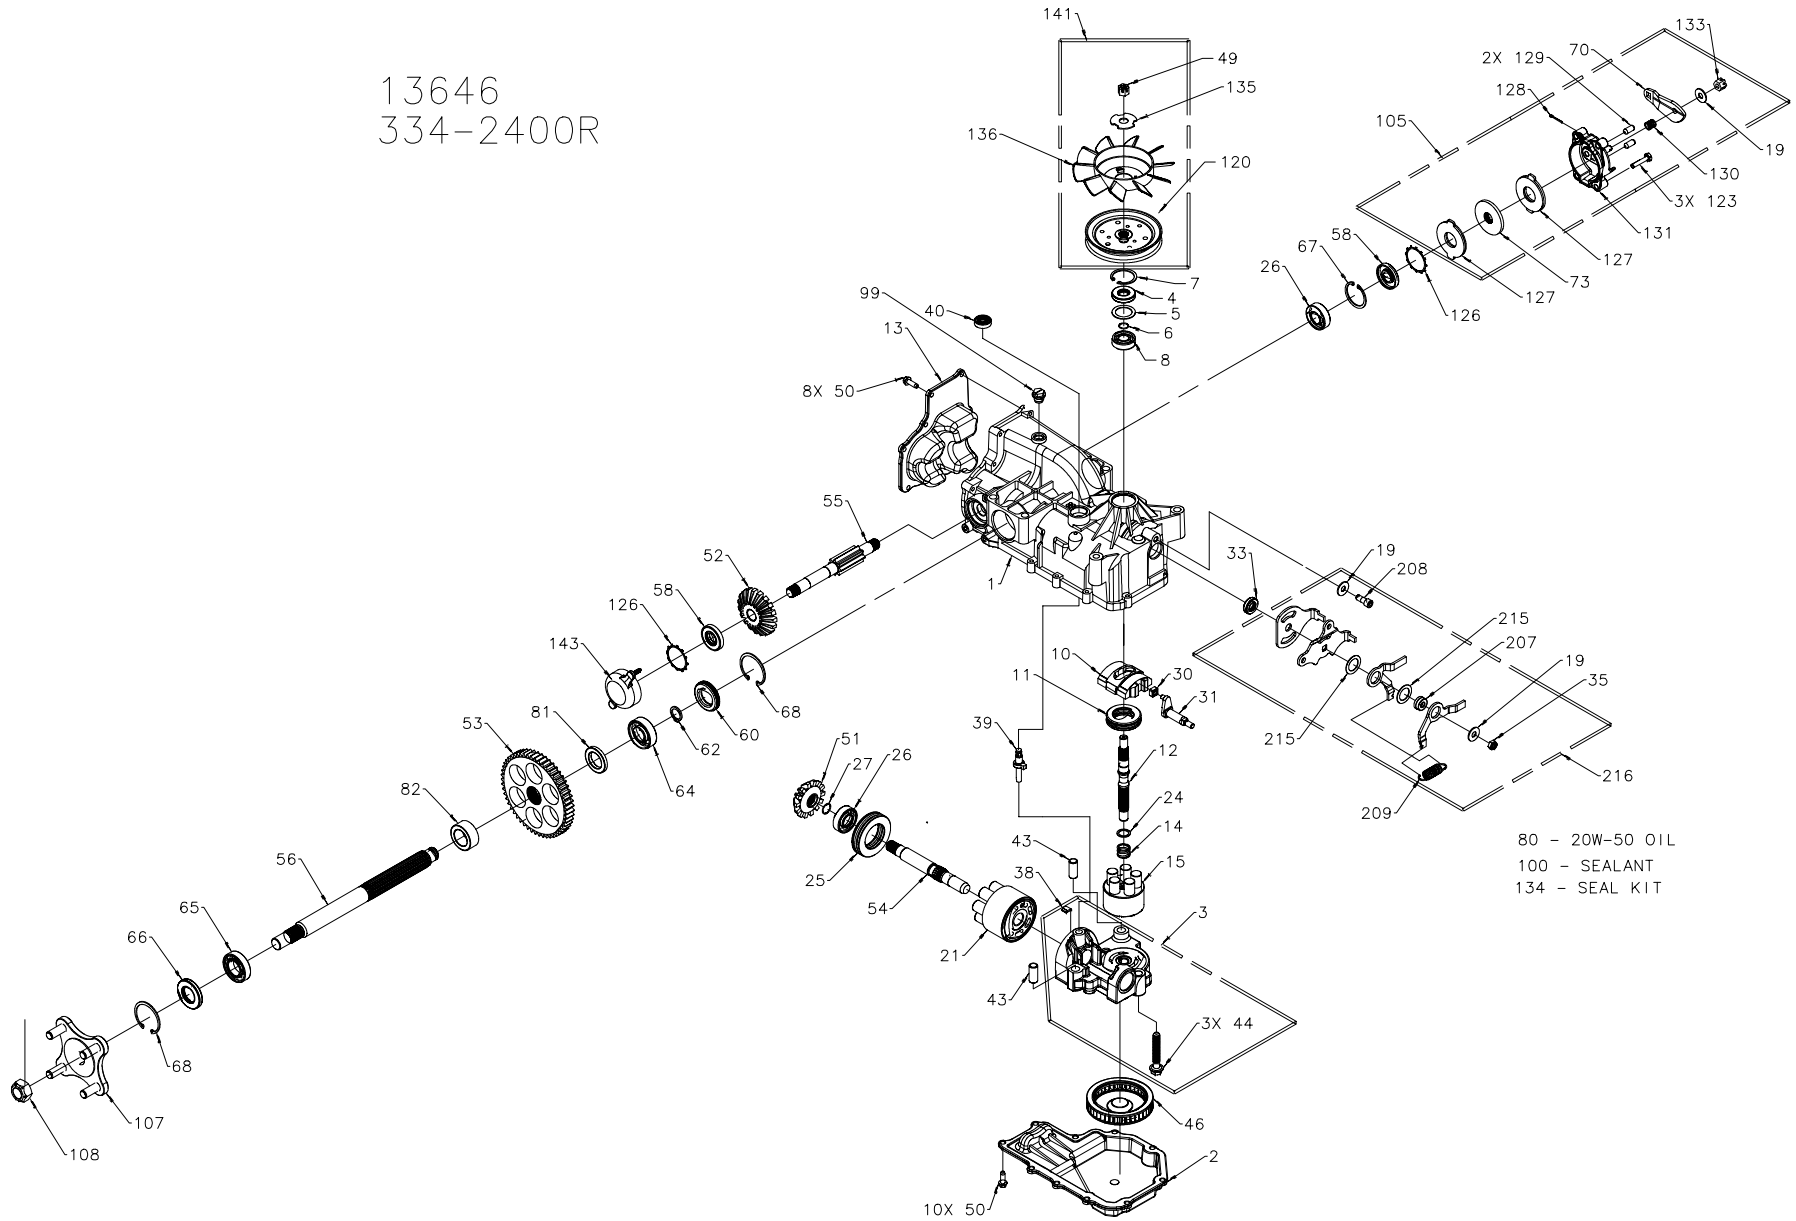

13646
334-2400R

80 - 20W-50 OIL
100 - SEALANT
134 - SEAL KIT

13646
334-2400R

ITEM #	PART #	QTY	DESCRIPTION
1	70652	1	KIT, HOUSING-MAIN
		1	HOUSING, MAIN
		2	BEARING, CRADLE
		1	SEAL, LIP 12 X 25 X 7
		1	BUSHING, TRUNNION
		1	SHAFT, BRAKE
		1	SCREW, HFHC 1/4-28 X 7/8 (PATCH)
		1	WASHER, .34 X .88 X .03
2	50890RM	1	HOUSING, LOWER
3	70667	1	KIT, CENTER SECTION
		1	CENTER SECTION
		1	BUSHING, .67 X 1.03 X .75
		1	PLATE, BYPASS
		3	SCREW, 3/8-24 X 2.5
		2	CHEK PLUG ASSEMBLY, .044
		1	SEAL, LIP
4	9008000-0128	1	SPACER
5	2003018	1	RING, WIRE RETAINING
6	2003016	1	RING, RETAINING
7	2003052	1	BEARING, BALL
8	2003043	1	VARIABLE SWASHPLATE
10	2003087	1	BEARING, THRUST 30 X 52 X 13
11	50551	1	SHAFT, INPUT
12	50005	1	COVER-BACK
13	50891RM	1	SPRING, BLOCK
14	2003014	1	CYLINDER BLOCK ASS'Y, 10cc
15	70331	1	CYLINDER BLOCK, 10cc
		5	PISTON SPRING, 10cc
		5	WASHER, PISTON SEAT
		5	PISTON, 10cc
19	44130	3	WASHER
21	70082	1	CYLINDER BLOCK ASS'Y, 21cc
		1	CYLINDER BLOCK, 21cc
		7	PISTON SPRING, 21cc
		7	WASHER, PISTON SEAT
		7	PISTON, 21cc
24	2003017	1	WASHER, BLOCK THRUST
25	50552	1	BEARING, THRUST 42 X 68 X 16
26	50315	2	BEARING, BALL
27	2000022	1	RING, WIRE RETAINING
30	2000015	1	SLOT GUIDE
31	50807	1	ARM, TRUNNION
33	9008000-0126	1	SEAL, LIP
35	50317	2	NUT
38	70680	1	KIT, BYPASS PLATE
39	2003555	1	BYPASS ACTUATOR
40	45074	1	SEAL, LIP
41	50126	1	ARM, BYPASS
42	44870	1	RING, RETAINING
43	50002	2	PIN
44	50016	3	SCREW
46	50990	1	FILTER
49	51244	1	NUT, HEX LOCK 1/2-20 (NYLON INSERT)
50	50752	18	SCREW, 1/4-20 X .75 LONG
51	50744	1	GEAR, 14T BEVEL
52	50745	1	GEAR, 19T BEVEL
53	50746	1	GEAR, 53T SPUR
54	50757	1	SHAFT, MOTOR
55	51335	1	SHAFT, BRAKE
56	50748	1	SHAFT, AXLE
58	51161	2	SEAL, LIP 17 X 40 X 7
60	50995	1	SEAL, PLUG - SIDE
62	50759	1	RING, RETAINING - AXLE
64	50743	1	BEARING, BALL 20X47X14(6204)
65	50740	1	BEARING, BALL 25X47X12(6005)
66	50751	1	SEAL
67	50329	1	RING, RETAINING
68	50760	2	RING, RETAINING-AXLE
70	51349	1	ARM, BRAKE
73	44855	1	ROTOR, BRAKE
80		79oz	20W-50 OIL
81	51939	1	SPACER, AXLE 1.04 X 1.65 X .22
82	51940	1	SPACER, AXLE 1.04 X 1.65 X .70
99	9005200-5600	1	PLUG, PLASTIC
100	50928	1	SEALANT