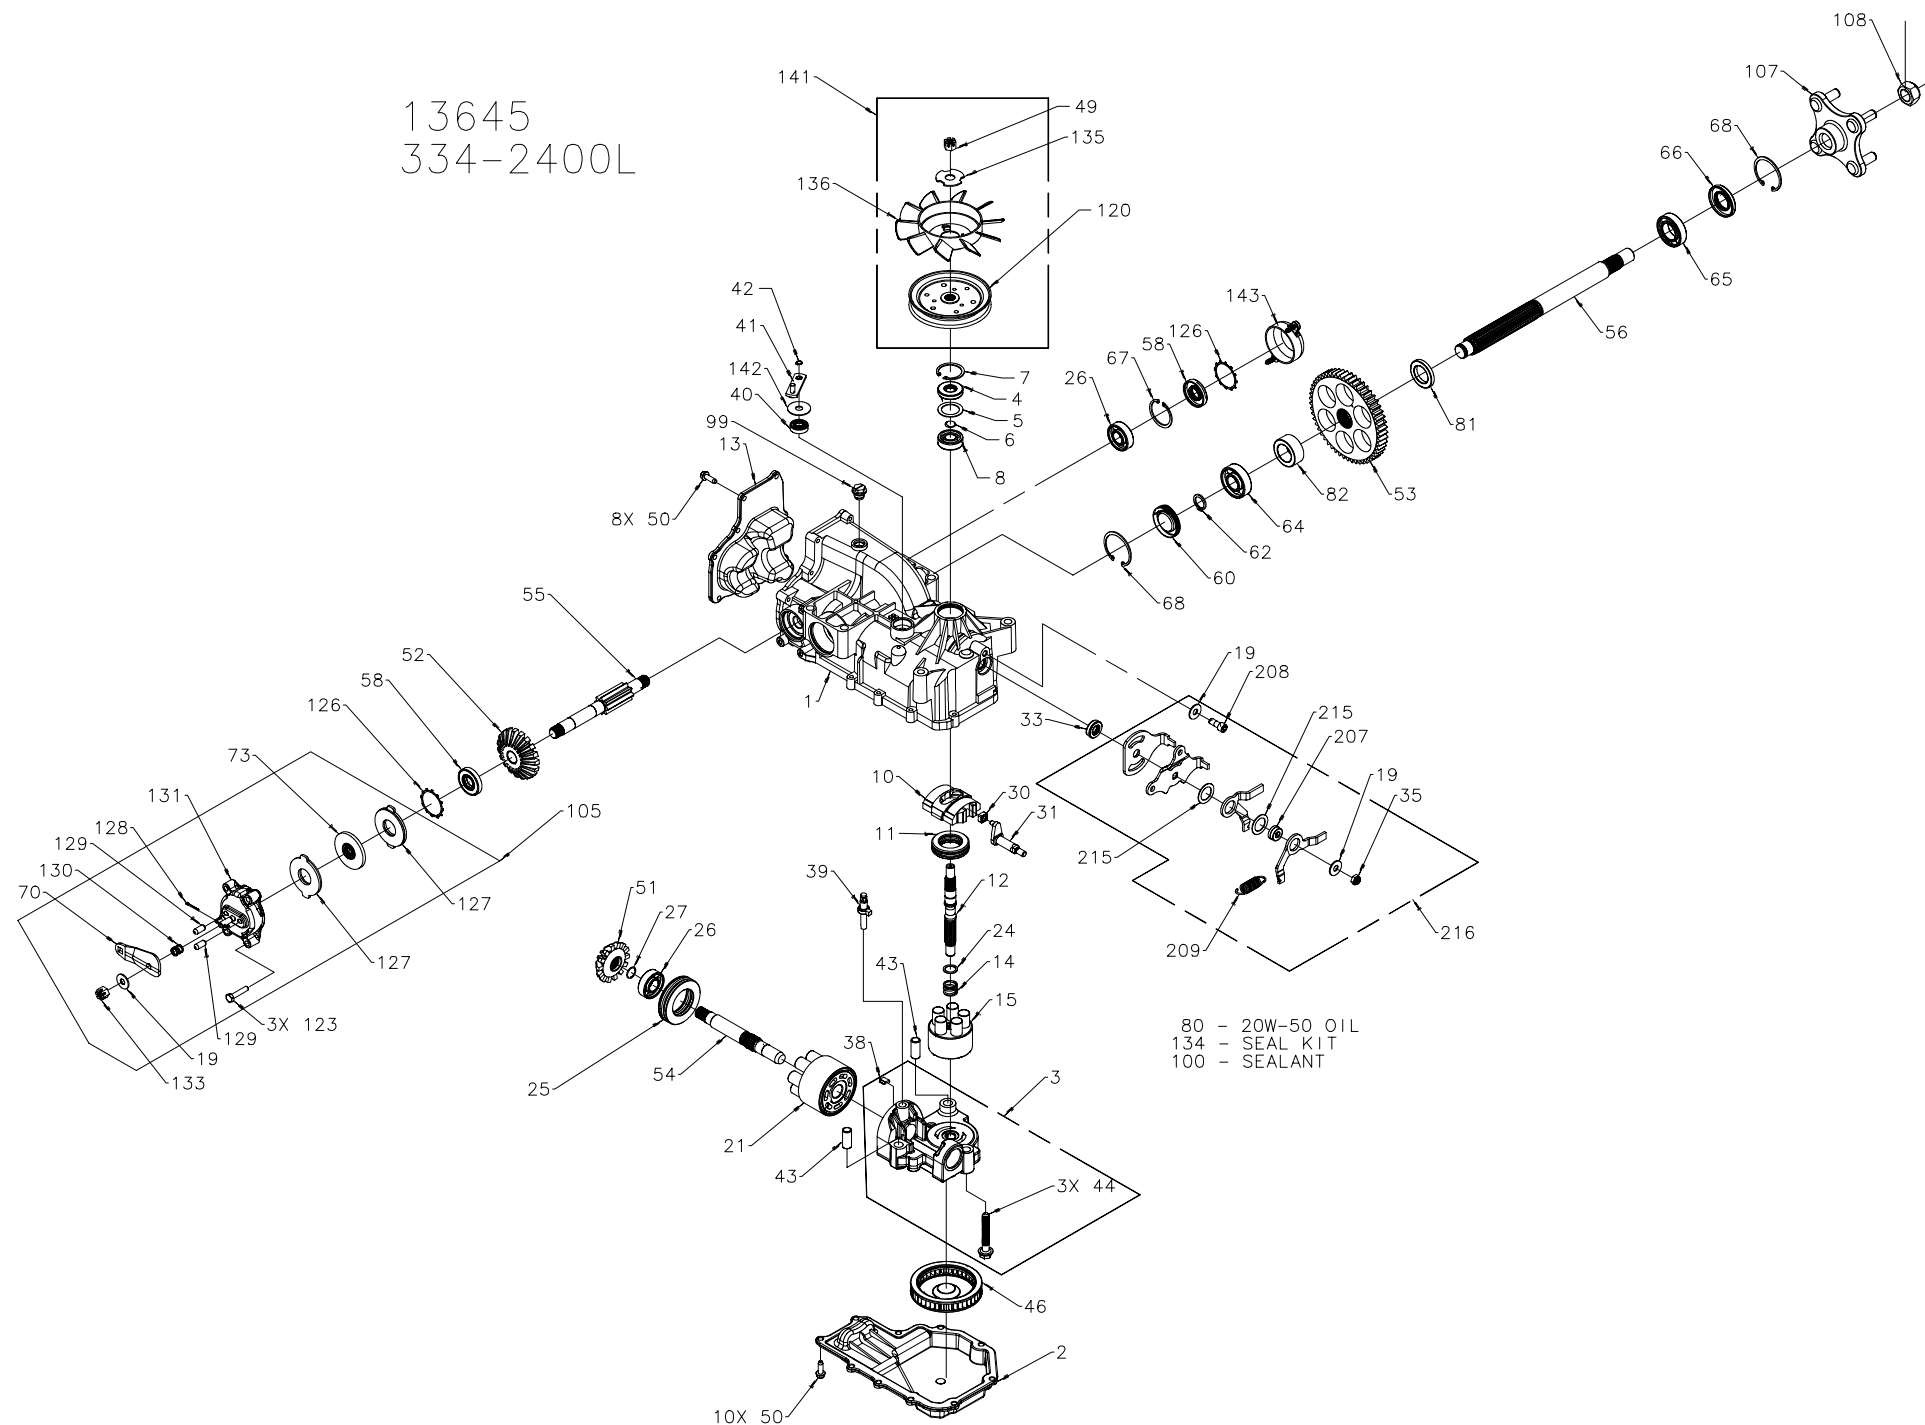

13645
334-2400L

13645
334-2400L

ITEM #	PART #	QTY	DESCRIPTION
1	70652	1	KIT, HOUSING-MAIN
		1	HOUSING, MAIN
		2	BEARING, CRADLE
		1	SEAL, LIP 12 X 25 X 7
		1	BUSHING, TRUNNION
		1	SHAFT, BRAKE
		1	SCREW, HFHC 1/4-28 X 7/8 (PATCH)
		1	WASHER .34 X .88 X .03
2	50890RM	1	HOUSING, LOWER
3	70667	1	KIT, CENTER SECTION
		1	CENTER SECTION
		1	BUSHING .67 X 1.03 X .75
		1	PLATE, BYPASS
		3	SCREW 3/8-24 X 2.5
		2	CHECK PLUG ASSEMBLY, .044
		1	SEAL, LIP
		1	SPACER
4	9008000-0128	1	RING, WIRE RETAINING
5	2003018	1	RING, RETAINING
6	2003016	1	BEARING, BALL
7	2003052	1	VARIABLE SWASHPLATE
8	2003043	1	BEARING, THRUST 30 X 52 X 13
10	2003087	1	SHAFT, INPUT
11	50551	1	COVER-BACK
12	50005	1	SPRING, BLOCK
13	50891RM	1	CYLINDER BLOCK ASS'Y, 10cc
14	2003014	1	CYLINDER BLOCK, 10cc
15	70331	1	PISTON SPRING, 10cc
		5	WASHER, PISTON SEAT
		5	PISTON, 10cc
19	44130	5	WASHER
21	70082	1	CYLINDER BLOCK ASS'Y, 21cc
		1	CYLINDER BLOCK, 21cc
		7	PISTON SPRING, 21cc
		7	PISTON SEAT WASHER
		7	PISTON, 21cc
24	2003017	1	WASHER, BLOCK THRUST
25	50552	1	BEARING, THRUST 42 X 68 X 16
26	50315	2	BEARING, BALL
27	2000022	1	RING, WIRE RETAINING
30	2000015	1	GUIDE, SLOT
31	50807	1	ARM, TRUNNION
33	9008000-0126	1	SEAL, LIP
35	50317	1	NUT
38	70680	1	KIT, BYPASS PLATE
39	2003555	1	ACTUATOR, BYPASS
40	45074	1	SEAL, LIP
41	50126	1	ARM, BYPASS
42	44870	1	RING, RETAINING
43	50002	2	PIN
44	50016	3	SCREW
46	50990	1	FILTER
49	44142	1	SLOTTED HEX NUT 5/16-24
50	50752	18	SCREW, 1/4-20 X .75 LONG
51	50744	1	GEAR, 14T BEVEL
52	50745	1	GEAR, 19T BEVEL
53	50746	1	GEAR, 53T SPUR
54	50757	1	SHAFT, MOTOR
55	51335	1	SHAFT, BRAKE
56	50748	1	SHAFT, AXLE
58	51161	2	SEAL, LIP 17 X 40 X 7
60	50995	1	SEAL, PLUG - SIDE
62	50759	1	RING, RETAINING - AXLE
64	50743	1	BEARING, BALL 20X47X14(6204)
65	50740	1	BEARING, BALL 25X47X12(6005)
66	50751	1	SEAL
67	50329	1	RING, RETAINING
68	50760	2	RING, RETAINING-AXLE
70	51349	1	ARM, BRAKE
73	44855	1	ROTOR, BRAKE
80		79oz	20W-50 OIL
81	51939	1	SPACER, AXLE 1.04 X 1.65 X .22
82	51940	1	SPACER, AXLE 1.04 X 1.65 X .70
99	9005200-5600	1	PLUG, PLASTIC
100	50928	1	SEALANT

ITEM #	PART #	QTY	DESCRIPTION
105	70561	1	KIT, BRAKE
		1	WASHER
		1	ARM, BRAKE
		1	ROTOR, BRAKE
		3	SCREW, 1/4-28 X 1.38 W/PATCH
		2	STATOR, BRAKE FRICTION
		1	PIN, COTTER 3/32 X 3/4
		2	PIN, BRAKE ACTUATING
		1	SPRING, COMPRESSION, ANTI DRAG
		1	KIT, YOKE-BRAKE
		1	NUT, SLOTTED HEX 5/16-24
107	70314	1	HUB ASSEMBLY
		1	HUB
		4	LUG BOLT
		1	NUT, HEX 3/4-16
108	50863	1	PULLEY, 4.5"
120	51182	1	SCREW, 1/4-28 X 1.25 W/PATCH
123	51341	3	RING, RETAINING
126	51316	2	STATOR, BRAKE FRICTION
127	51340	1	PIN, COTTER 3/32 X 3/4
128	44101	1	PIN, BRAKE ACTUATING
129	44127	2	SPRING, COMPRESSION BRAKE, ANTI DRAG
130	50919	1	KIT, YOKE-BRAKE
131	70560	1	BOLT, SQ HD 5/16-24 RIBBED
		1	YOKE, BRAKE
133	44142	1	NUT, SLOTTED HEX 5/16-24
134	70553	1	KIT, SEAL
		1	SEAL, LIP 15 X 35 X 7
		1	RING, RETAINING
		1	SEAL, LIP 12 X 25 X 7
		1	SEAL, LIP 10 X 25 X 7
		1	RING, RETAINING
		18	HFHCS 1/4-20 X .75 ZINC
		1	SEAL, PLUG (1.86)
		1	RING, RETAINING
		1	RING, RETAINING .440 EXTERNAL
		1	SEAL, LIP 25 X 47 X 7
		1	RING, RETAINING
		2	RING, RETAINING
		2	RING, RETAINING
135	51523	1	WASHER, OD SLOTTED .53 X 1.63 X .06
136	51362	1	FAN, 6", 10 BLADE
137	50259	1	SPACER
138	43177	3	WASHER, LOCK, 1/4 REGULAR
139	44276	3	BOLT, 1/4-20 X 1-1/2 W/PATCH
140	43178	3	NUT, HEX, 1/4-20NC
141	70583	1	KIT, FAN/PULLEY
		1	SLOTTED HEX NUT 5/16-24
		1	PULLEY, 4.5"
		1	WASHER, OD SLOTTED .53 X 1.63 X .06
		1	FAN, 6", 10 BLADE
		1	WASHER .39 X 1.25 X .04
142	51813	1	CAP, BRAKE
143	51774	1	SPACER, RTN
207	51604	1	SCREW, 5/16-24 X .75 (PATCH)
208	51400	1	SPRING, EXTENSION
209	51399	1	WASHER, NYLON
215	51408	1	KIT, RTN
216	70609	1	WASHER
		1	NUT, HEX LOCK 5/16-24 UNJF (NYLON INSERT)
		1	SPACER, RTN
		1	SCREW, 5/16-24 X .75 (PATCH)
		1	SPRING, EXTENSION
		1	WASHER, NYLON
		1	ARM, CONTROL
		1	ARM, RTN SCISSOR, OUTER
		1	ARM, RTN SCISSOR, INNER
		1	ARM, RETURN