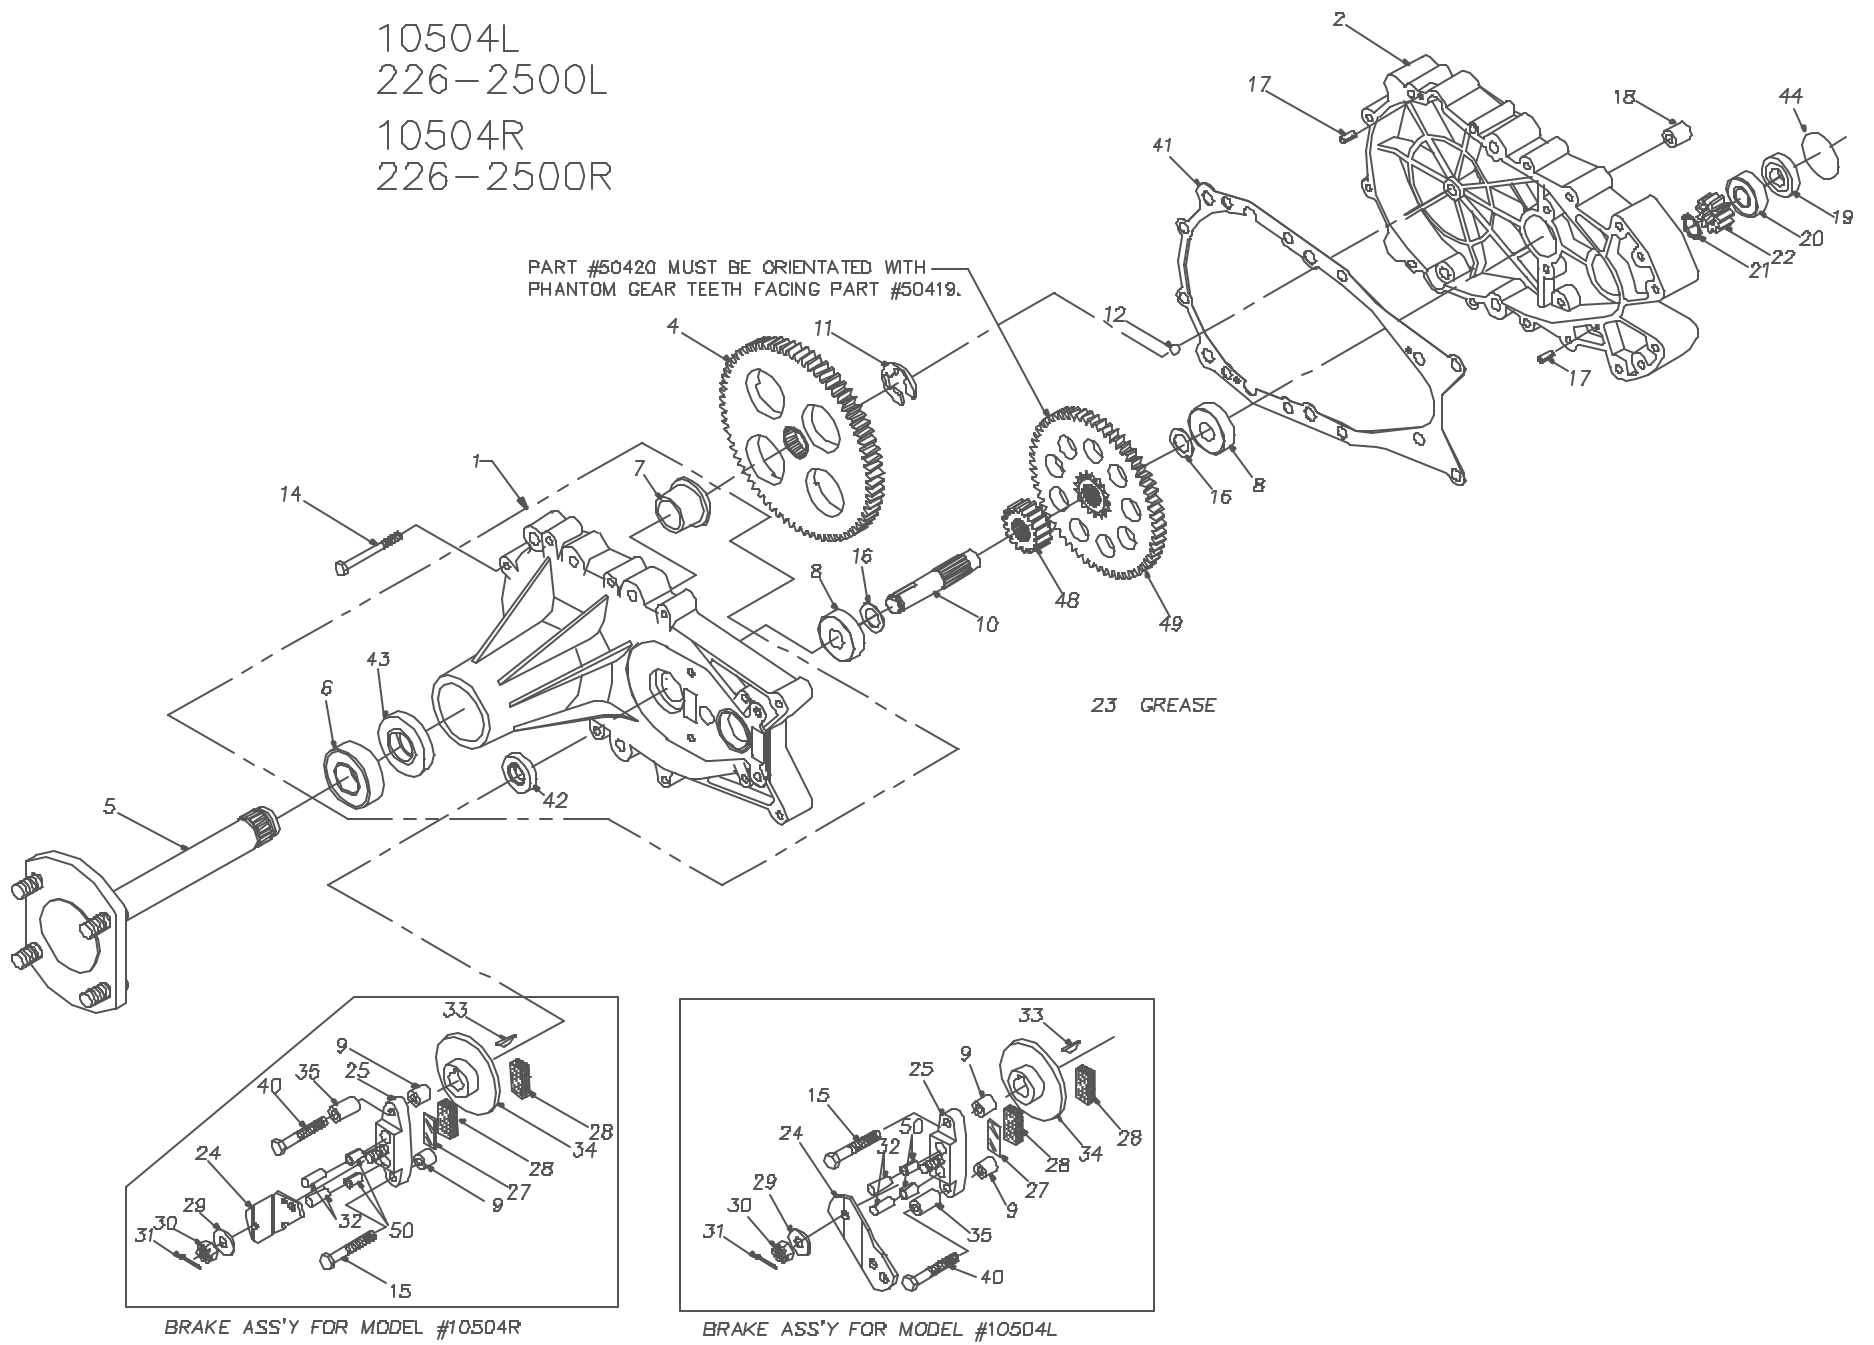

10504L
226-2500L
10504R
226-2500R

10504L
226-2500L
10504R
226-2500R

REF	PART NO.	QTY	DESCRIPTION	REF	PART NO.	QTY	DESCRIPTION
1	70272	1	ASS'Y, AXLE CARRIER HOUSING	27	44134	1	PLATE, PUCK
		1	AXLE CARRIER HOUSING	28	44132	2	PUCK, BRAKE
		1	BALL BEARING, 52MM X 25MM X 15MM	29	44130	1	WASHER, 7/16 X 7/8 OD X .06 HT
		1	FLANGE BEARING	30	44142	1	NUT, CASTLE 5/16-24 PL
		1	OIL SEAL, 1.25 OD X .625 ID	31	44101	1	PIN, COTTER
		1	OIL SEAL, 52MM X 25MM	32	44127	2	PIN, BRAKE ACTUATING
2	50855	1	HYDRO MOUNT HOUSING	33	44143	1	KEY, HI PRO 3/16 X 5/8
4	44358	1	SPLINED 72 TOOTH FINAL DRIVE GEAR	34	44090	1	DISC, BRAKE
5	62681	1	ASS'Y, AXLE	35	23711	1	SPACER
		1	AXLE SHAFT	40	44612	1	BOLT, 1/4-20 X 2-1/2
		4	LUG BOLT	41	50223	1	GASKET, HSG
6	44673	1	BALL BEARING 52MM X 25MM X 15 MM	42	50263	1	OIL SEAL, 1.25 X .625
7	44349	1	FLANGED BEARING 1-1/4 X 25MM X 1" W	43	50266	1	OIL SEAL, 52MM X 25MM
8	50625	2	BALL BEARING .625ID X 1.57 X .47	44	50267	1	O-RING
9	23770	2	BRAKE SPACER	48	50419	1	17 TOOTH GEAR
10	44351	1	BRAKE SHAFT (SPLINED)	49	50420	1	60 TOOTH GEAR
11	44359	1	E-RING	50	50860	2	DU BEARING
12	9001214-3700	1	BALL, 3/8" DIAMETER				
14	44366	10	BOLT, 1/4-20 X 2-1/2"				
15	44276	1	BOLT, 1/4-20 X 1-1/2"				
16	50269	2	WASHER, HT 5/8ID X 1.0 OD X .01 THK				
17	44269	2	PIN, SPRING 3/16" X 1/2" LONG				
18	23749	2	MOUNTING SPACER				
19	44355	1	BEARING SPACER				
20	44232	1	BALL BEARING 15 MM X 35 MM X 11 MM				
21	44354	1	RETAINING RING				
22	44353	1	11 TOOTH INPUT GEAR				
23	50416	2	GREASE(10 OZ TUBE)				
24	44094	1	ARM, BRAKE ACTUATOR (RH ASSY)				
-	44613	1	ARM, BRAKE ACTUATOR (LH ASSY)				
25	70274	1	ASS'Y, BRAKE YOKE				
		1	BRAKE YOKE				
		1	SQUARE HEAD BOLT				